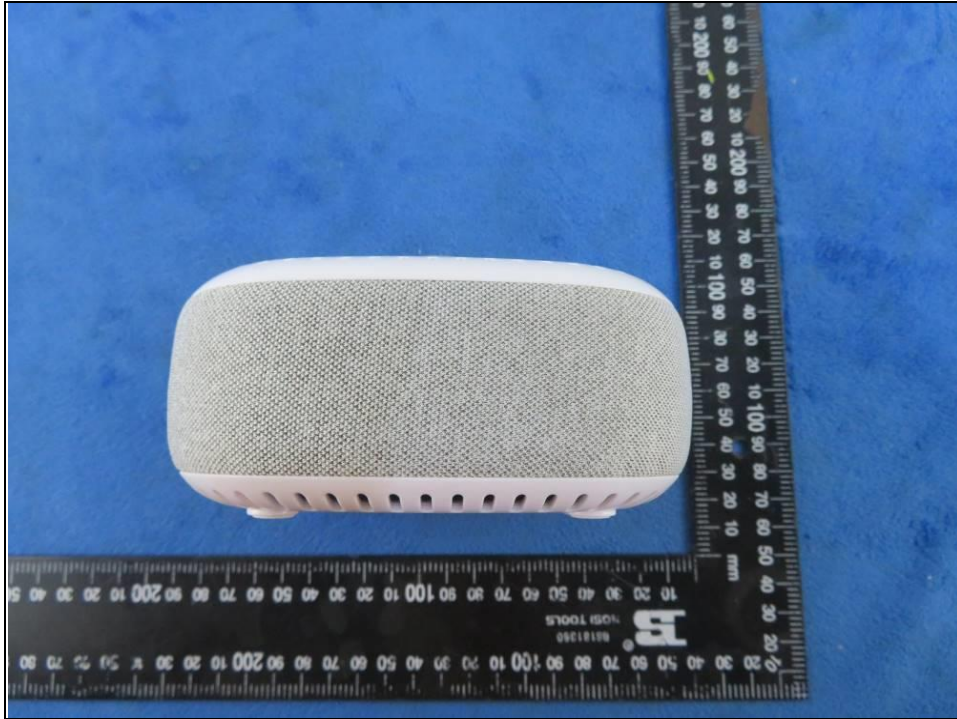

**BUREAU
VERITAS**

Reference No.: 2010WSZ0079