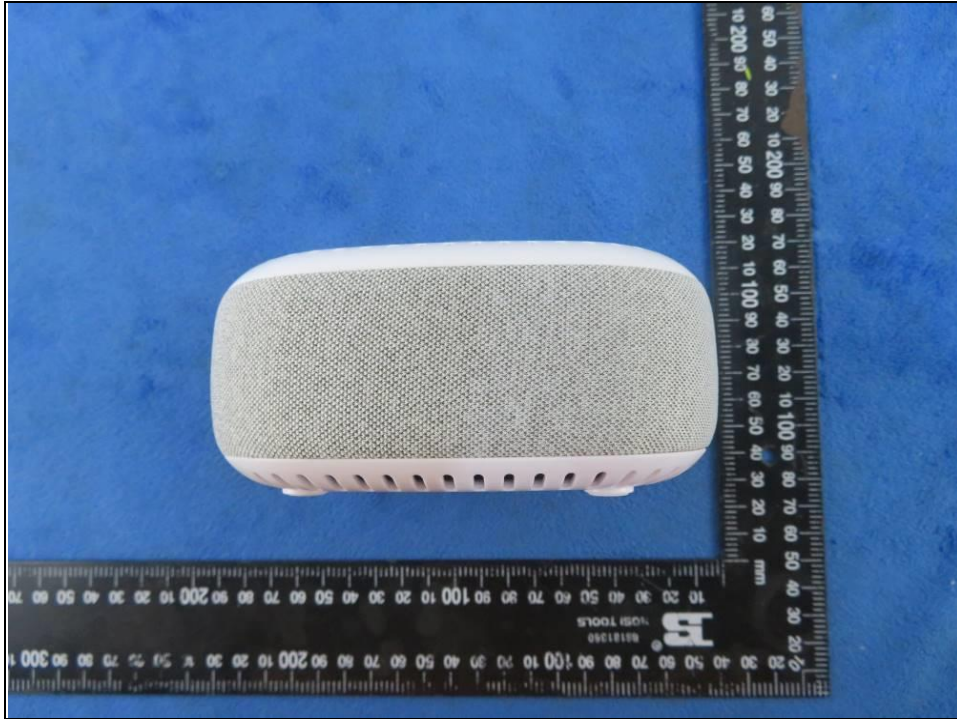

**BUREAU
VERITAS**

Reference No.: 2010WSZ0079