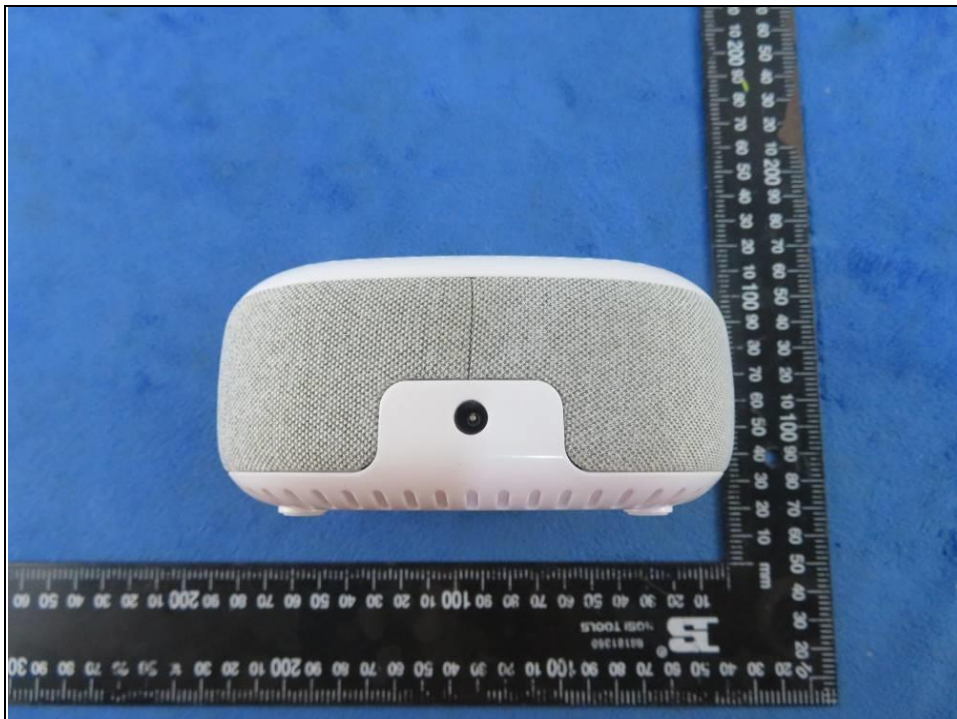

**BUREAU
VERITAS**

Reference No.: 2010WSZ0079