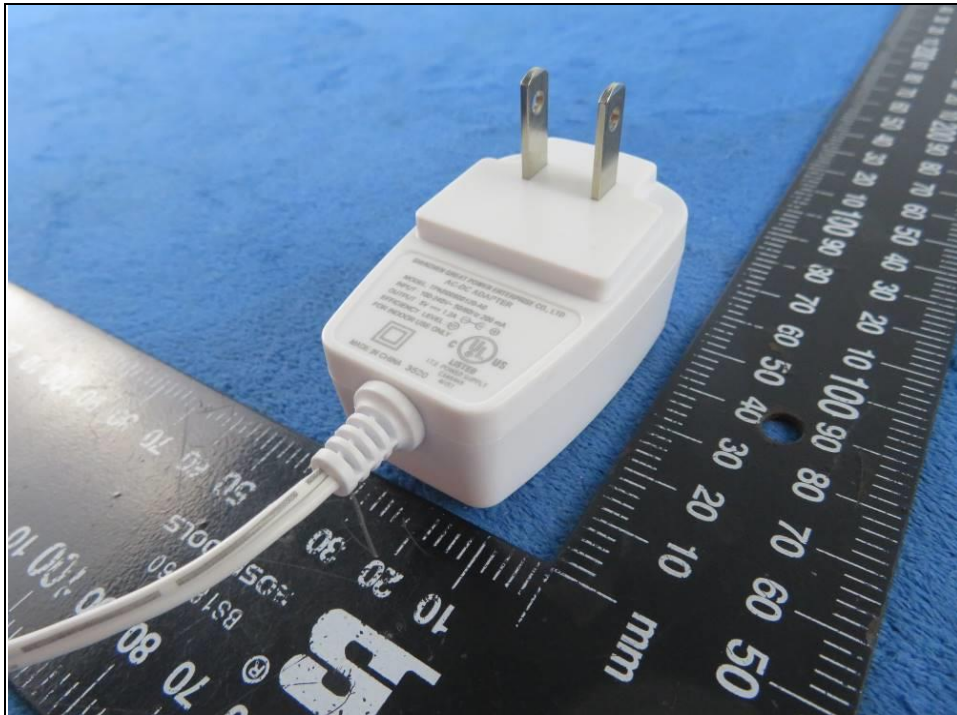

**BUREAU
VERITAS**

Reference No.: 2010WSZ0079