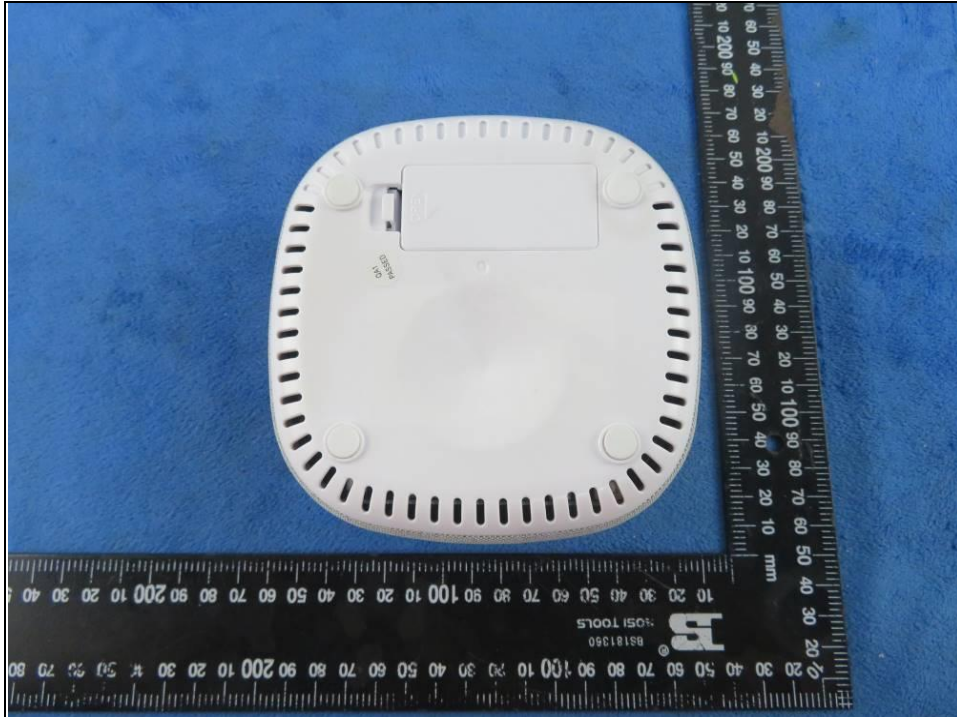

**BUREAU
VERITAS**

Reference No.: 2010WSZ0079