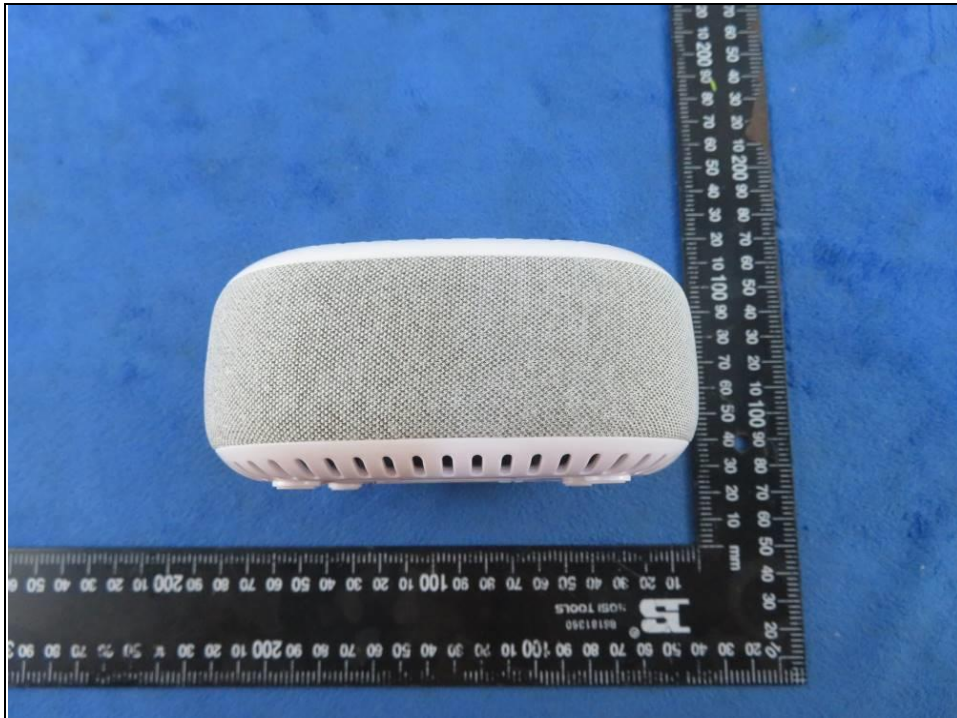

**BUREAU
VERITAS**

Reference No.: 2010WSZ0079