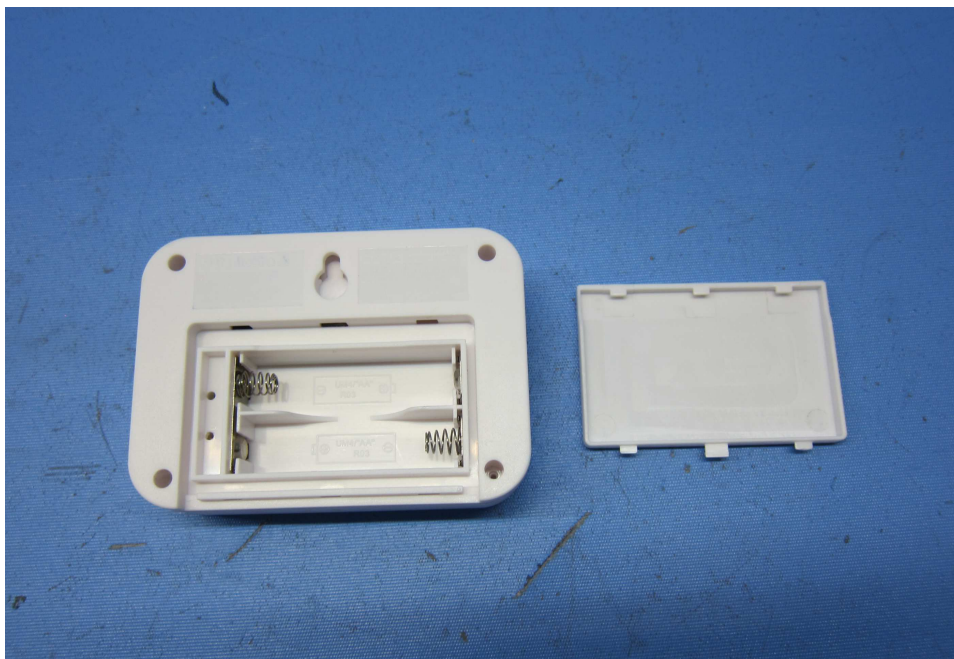

INTERTEK TESTING SERVICE

Report No.: 16110095HKG-001

Equipment Photographs

Model: 1201781

(Internal)

INTERTEK TESTING SERVICE

Report No.: 16110095HKG-001

Equipment Photographs

Model: 1201781

(Internal)

INTERTEK TESTING SERVICE

Report No.: 16110095HKG-001

Equipment Photographs

Model: 1201781

(Internal)

INTERTEK TESTING SERVICE

Report No.: 16110095HKG-001

Equipment Photographs

Model: 1201781

(Internal)

INTERTEK TESTING SERVICE

Report No.: 16110095HKG-001

Equipment Photographs

Model: 1201781