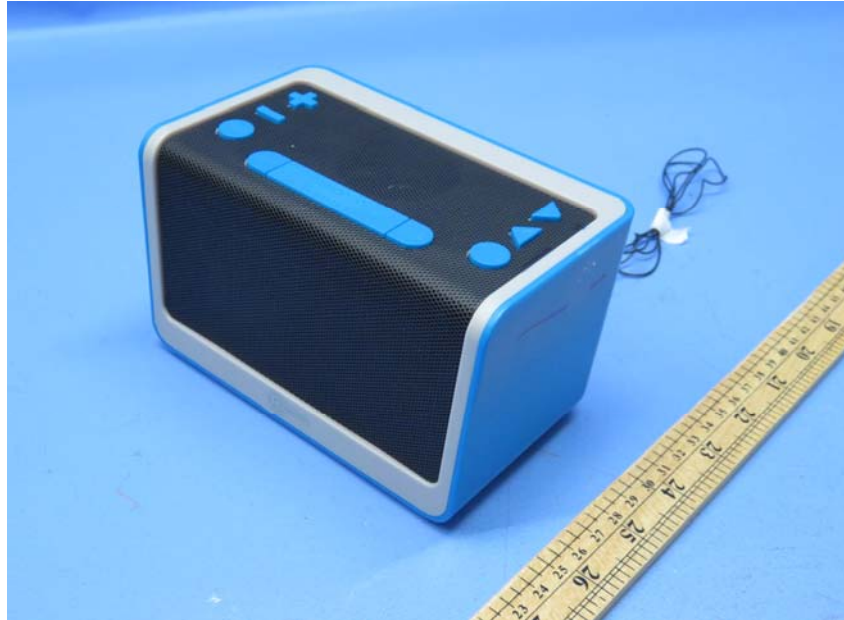

INTERTEK TESTING SERVICE

Report No.: 15080865HKG-001

Equipment Photographs

Model : 1201682

(External)

INTERTEK TESTING SERVICE

Report No.: 15080865HKG-001

Equipment Photographs

Model : 1201682

(External)

INTERTEK TESTING SERVICE

Report No.: 15080865HKG-001

Equipment Photographs

Model : 1201682

(External)

FCC ID: ZY9-1201682