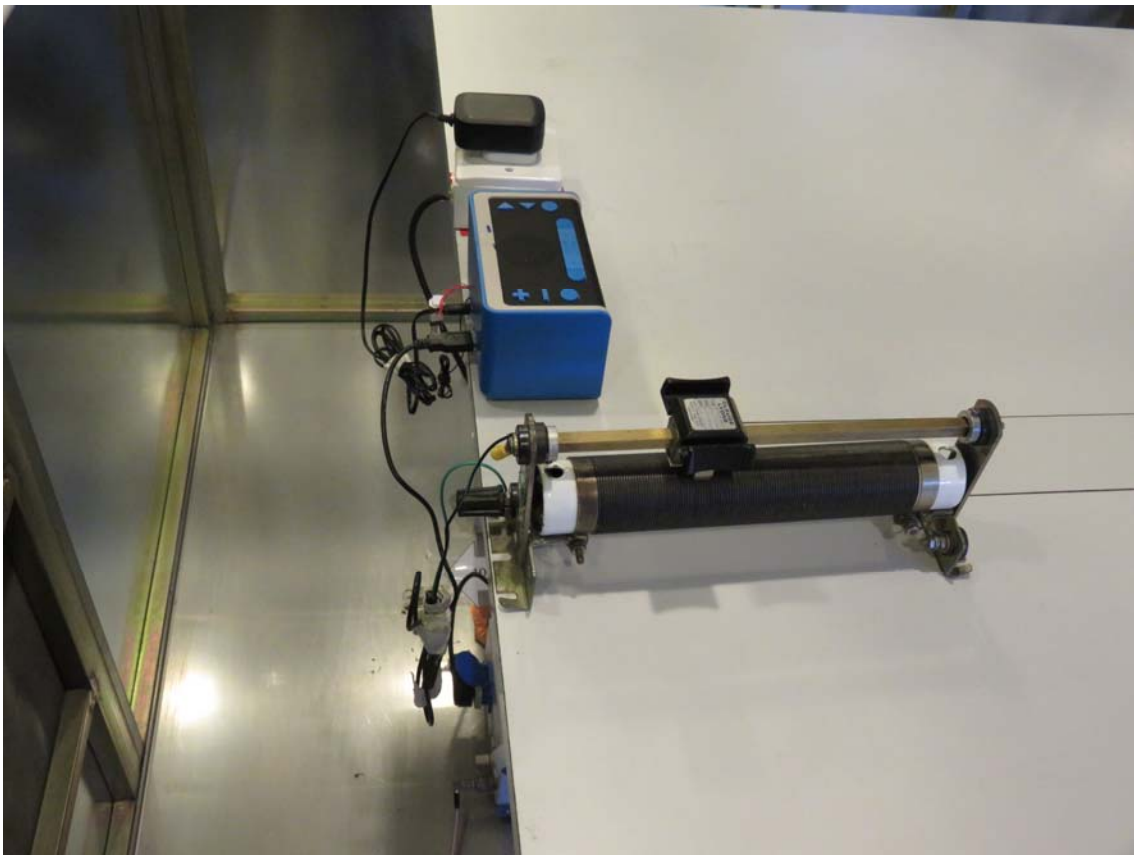

INTERTEK TESTING SERVICE

Report No: 15080865HKG-001

Configuration Photographs

Worst-Case Line-Conducted Emissions

(Front View)

Model : 1201682

INTERTEK TESTING SERVICE

Report No: 15080865HKG-001

Configuration Photographs

Worst-Case Line-Conducted Emissions

(Back View)

Model : 1201682

FCC ID: ZY9-1201682

INTERTEK TESTING SERVICE

Report No: 15080865HKG-001

Configuration Photographs

Worst-Case Line-Conducted Emissions

(Side View)

Model : 1201682