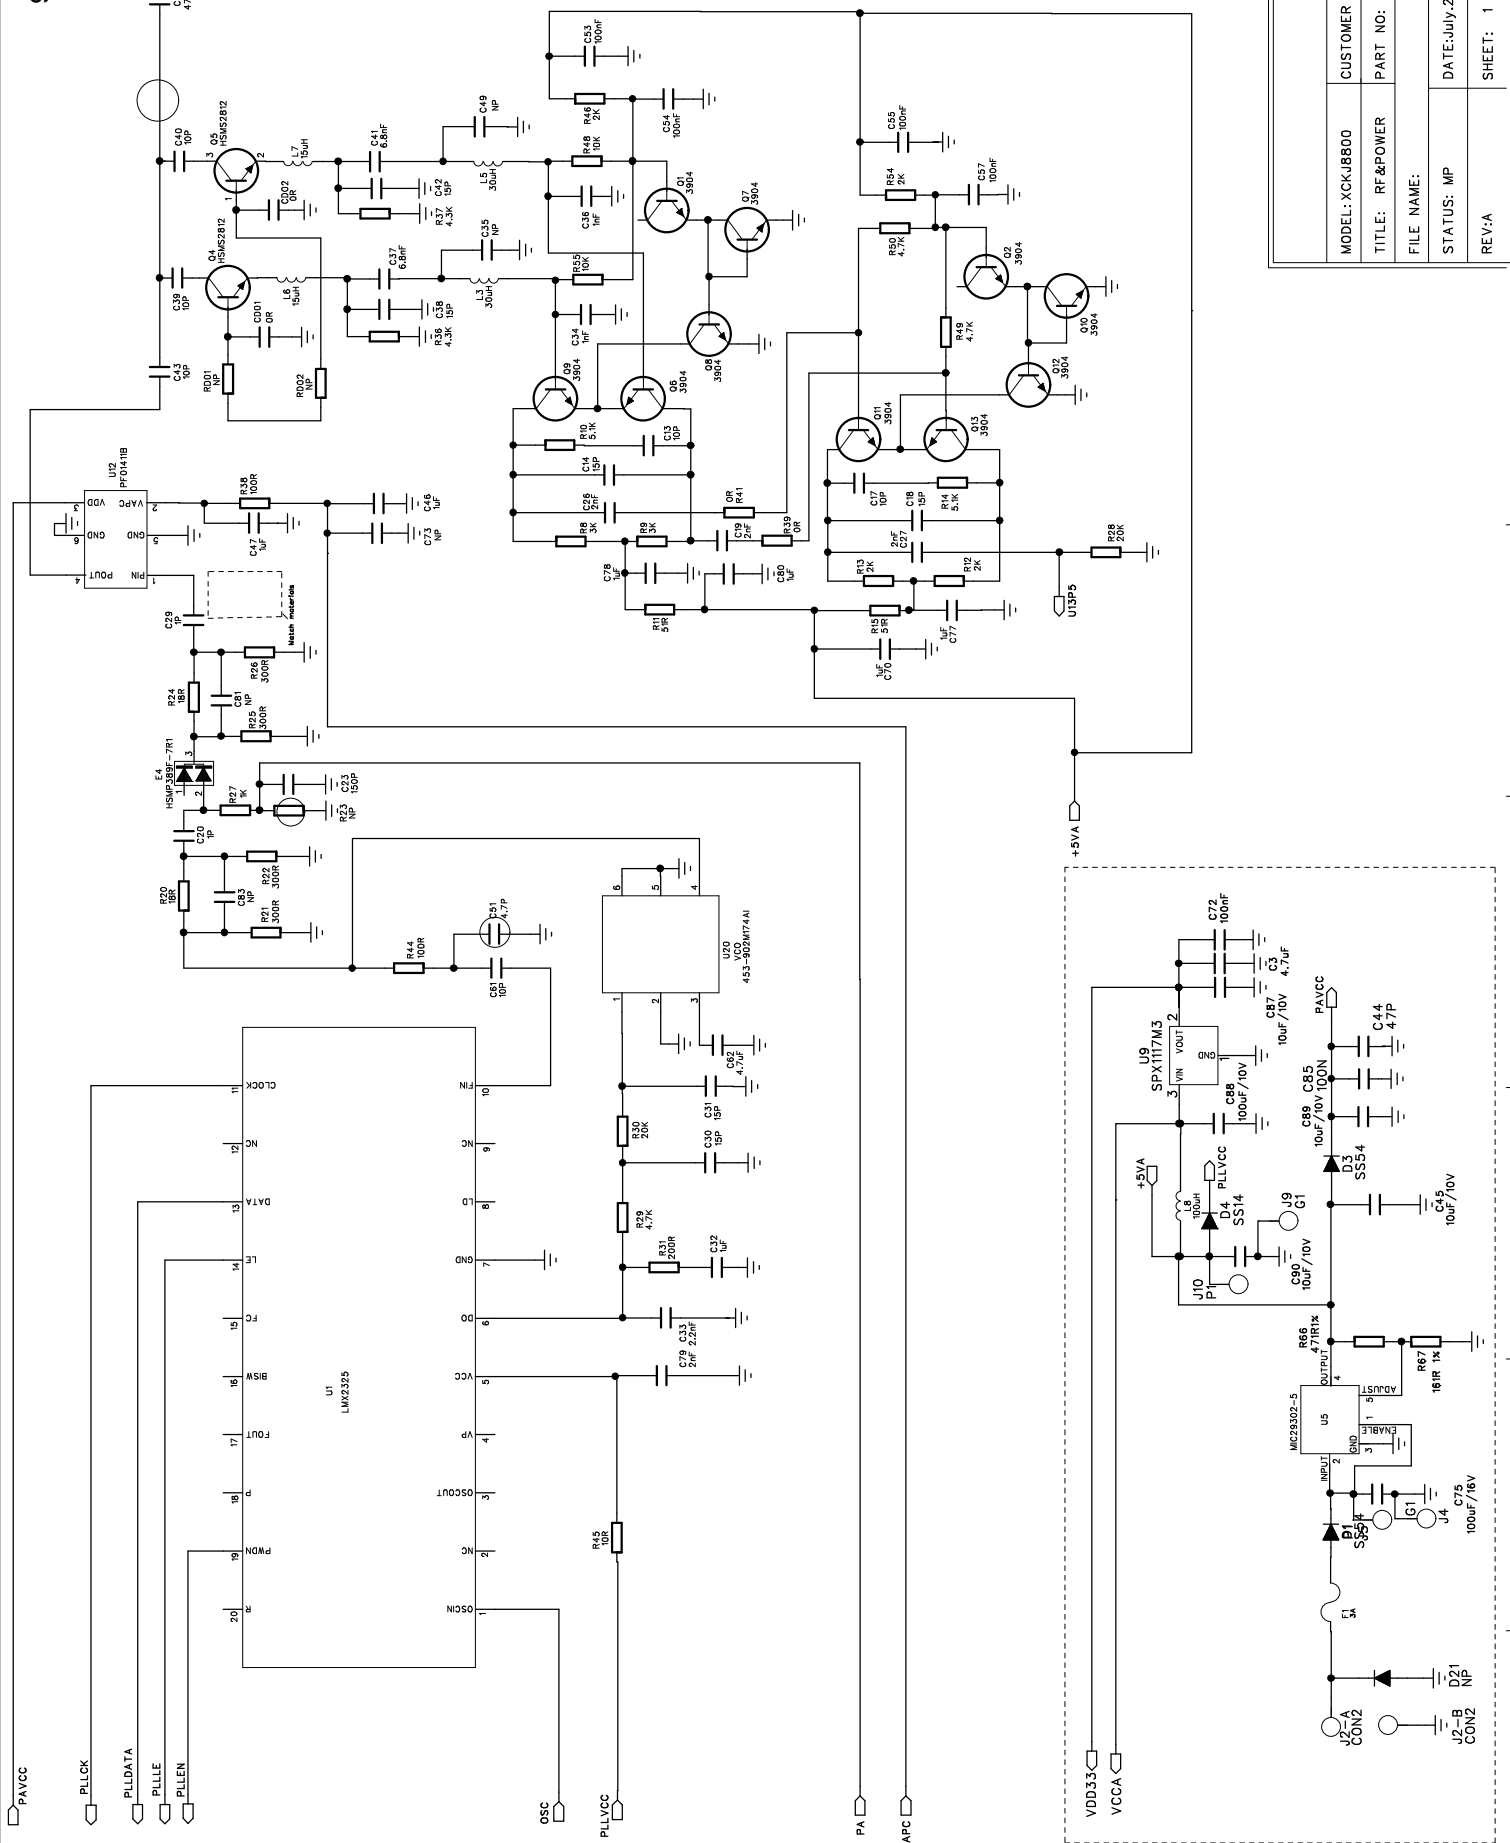

902~928MHZ

MODEL: XCKJ800	CUSTOMER MODEL:
TITLE: RF&POWER	DWN BY: TCW
FILE NAME:	CHECK BY:
STATUS: MP	DATE: July, 22, 2010
REV: A	SHEET: 1 OF 2
	NOTED BY: