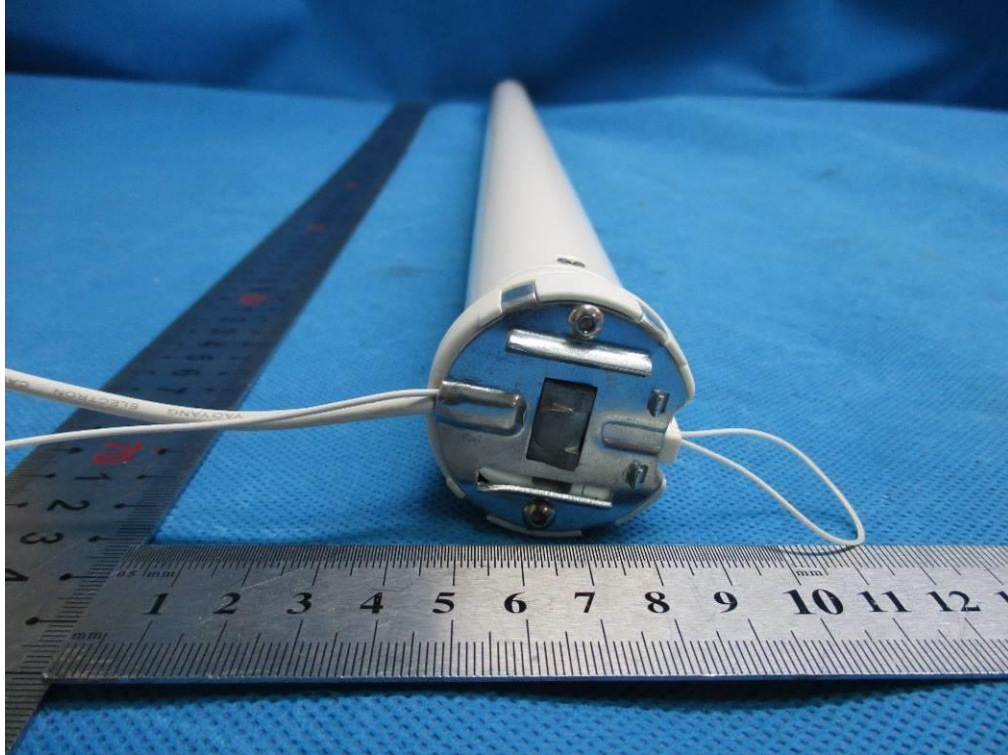

# External Photos Documentation

Applicant: Coulisse B.V.  
Product: Tubular Motor  
FCC ID: ZY4CM06E  
IC: 28177-CM06E

CM-06-E-R, CM-06-E-V

China

Page 2 of 3

# External Photos Documentation

Applicant: Coulisse B.V.  
Product: Tubular Motor  
FCC ID: ZY4CM06E  
IC: 28177-CM06E

China

Page 3 of 3

# External Photos Documentation

Applicant: Coulisse B.V.  
Product: Tubular Motor  
FCC ID: ZY4CM06E  
IC: 28177-CM06E