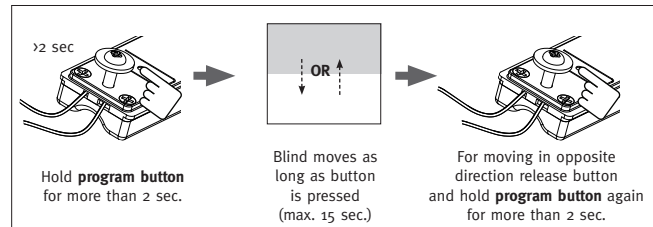

2.2 Normal use

- Manual Control

2.3 Resetten

- Reset to factory defaults