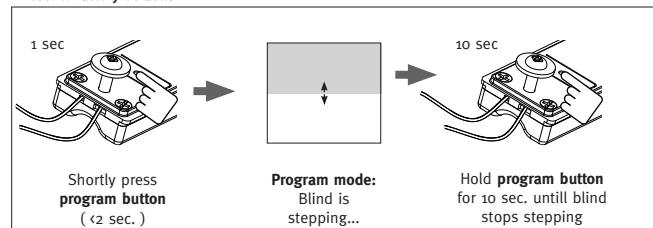

- Reset to factory defaults & Erase all paired channels/remotes