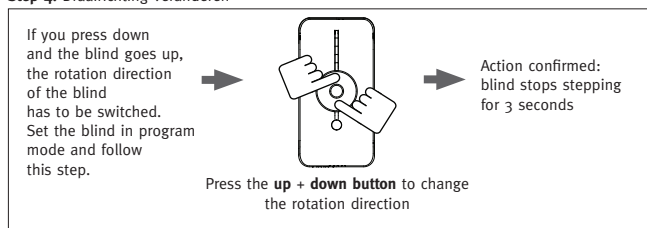

*Manuals are also available on our website www.coulisse.nl

Step 5: Set endpositions (the positions can also be set after first installation)