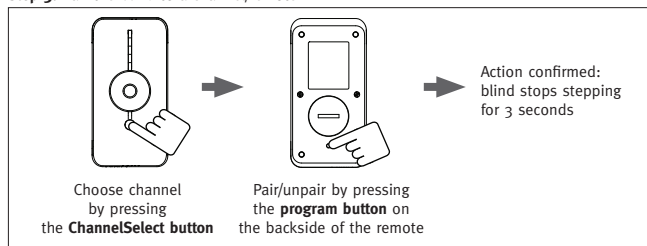

Step 4: Draairichting veranderen