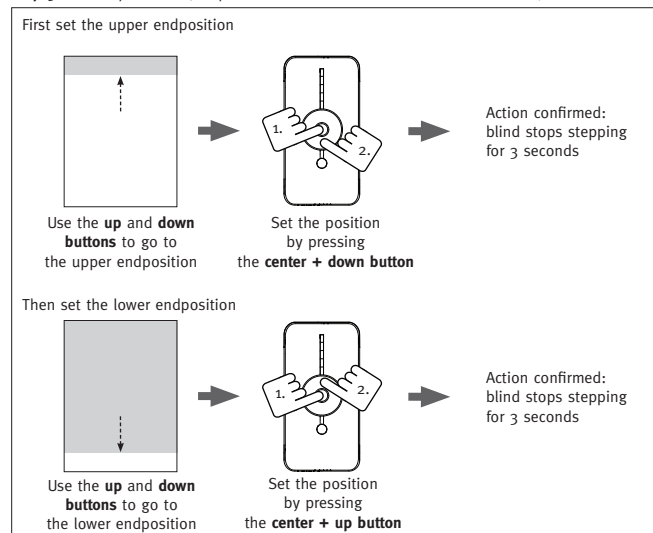

Step 6: Exit the program-mode by pressing the **program button** again