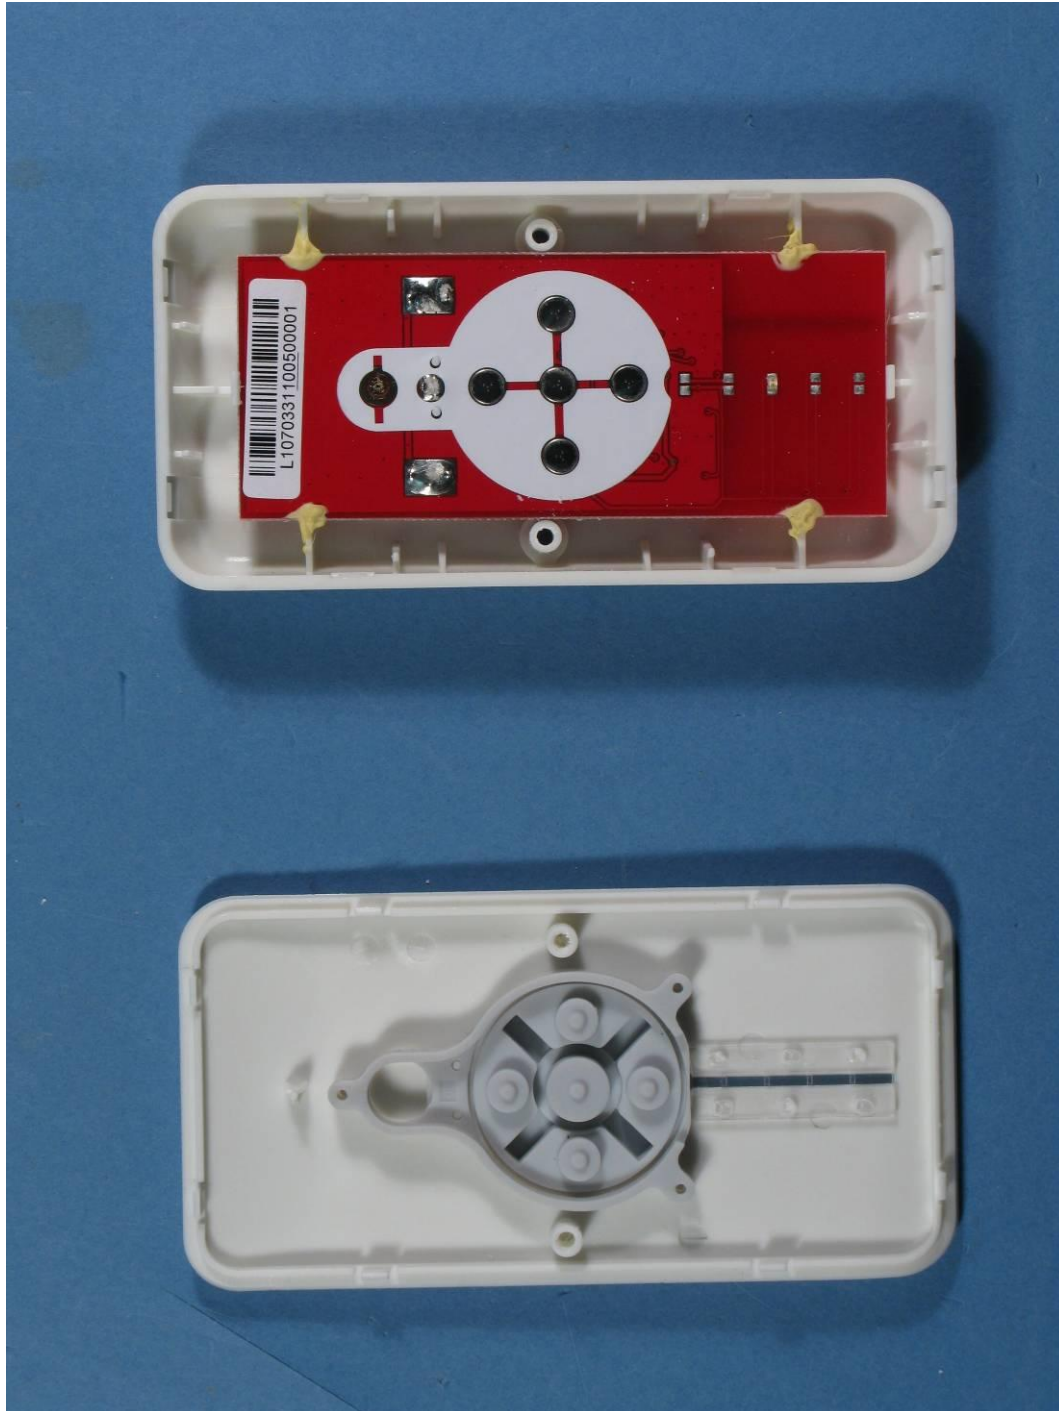

Photographs module 20113992300

Internal

PHOTOGRAPH 1: - <i>ABC-01 REMOTE CONTROL, INTERNAL VIEW</i>	2
PHOTOGRAPH 2: - <i>ABC-01 REMOTE CONTROL, TOP VIEW</i>	3
PHOTOGRAPH 3: - <i>ABC-01 REMOTE CONTROL, TOP VIEW OF PCB</i>	4
PHOTOGRAPH 4: - <i>ABC-01 REMOTE CONTROL, BOTTOM VIEW OF PCB</i>	5

Photograph 1: - ABC-01 remote control, internal view

Photograph 2: - ABC-01 remote control, top view

Photograph 3: - ABC-01 remote control, top view of PCB

Photograph 4: - ABC-01 remote control, bottom view of PCB