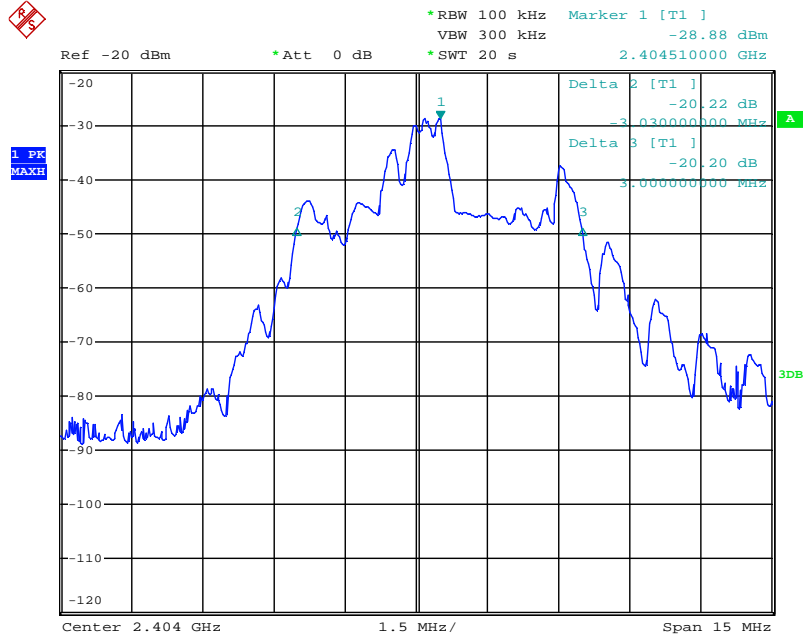

Appendix 1

Test Results

20dB Bandwidth

Tx frequency: 2404MHz

Date: 16.JAN.2019 09:47:09

Tx frequency: 2440MHz

Date: 16.JAN.2019 09:49:21

Tx frequency: 2480MHz