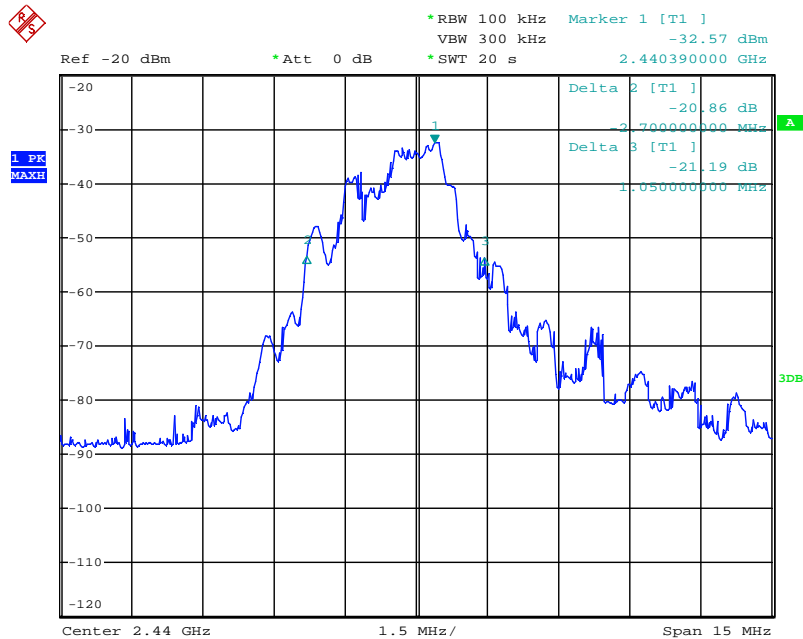

Appendix 1

Test Results

20dB Bandwidth

Tx frequency: 2404MHz

Date: 16.JAN.2019 09:47:09

Tx frequency: 2440MHz

Date: 16.JAN.2019 09:49:21

Tx frequency: 2480MHz