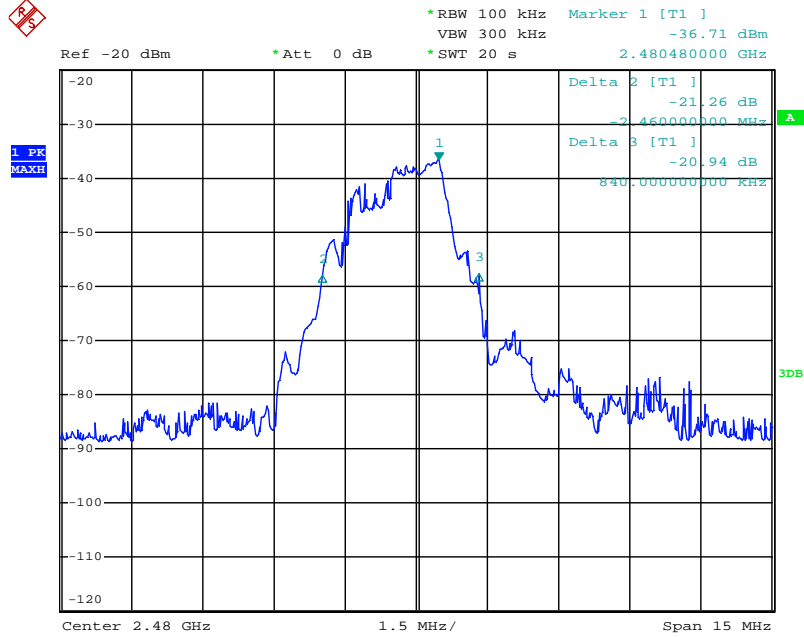

Appendix 1

Test Results

20dB Bandwidth

Tx frequency: 2404MHz

Date: 16.JAN.2019 09:47:09

Tx frequency: 2440MHz

Date: 16.JAN.2019 09:49:21

Tx frequency: 2480MHz