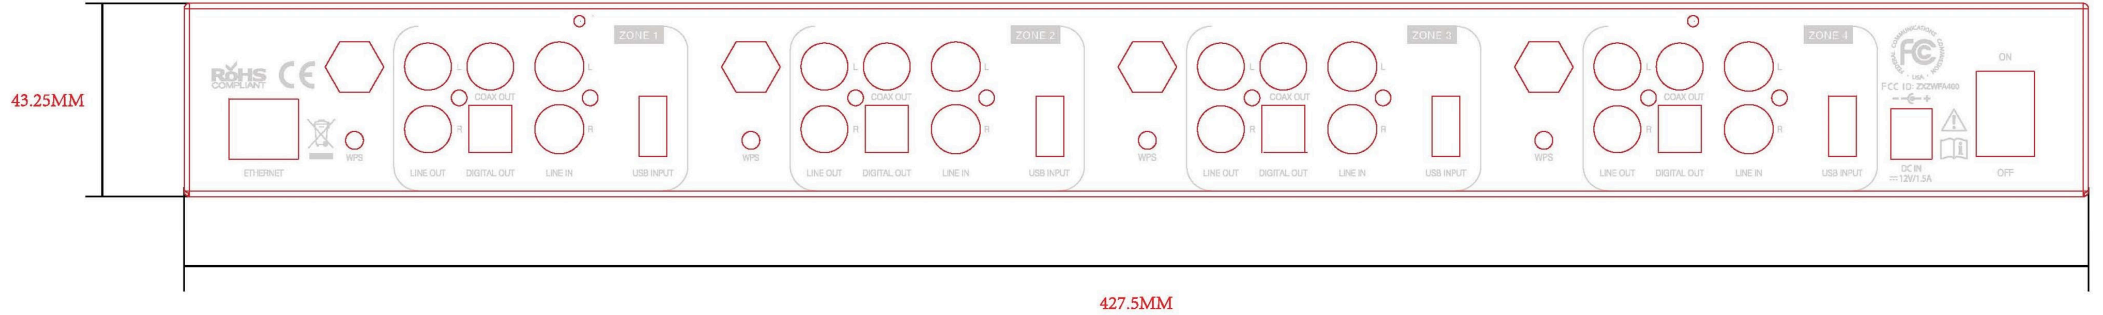

Front

DAYTONAUDIO PANTONE 422 C
 PANTONE 424 C
 Pantone Cool Gray 2C

	PRINT: PANTONG Cool Gray 2C
	PRINT: GREY(PANTONE 422C)
	PRINT: GREY(PANTONE 424C)

RevNo	Revision note	Date	Signature	Checked	Approved	Designed by	Checked by	Approved by	Date	Scale	 		Edi
1:						AH	JC	JB	10/2018	None			A
2:						Model: WFA400							Un
3:						Name: 4-Zone Wi-Fi Smart Streamer							Sh
4:													1 o

Rear

 Pantone Cool Gray 2C

 ©Dayton Audio daytonaudio.com	RevNo	Revision note	Date	Signature	Checked	Approved	Designed by	Checked by	Approved by	Date	Scale		Edit A Un m She 2 a	
	1:						AH	JC	JB	10/2018	None			
	2:						Model: WFA400							
	3:						Name: 4-Zone Wi-Fi Smart Streamer							
	4:													