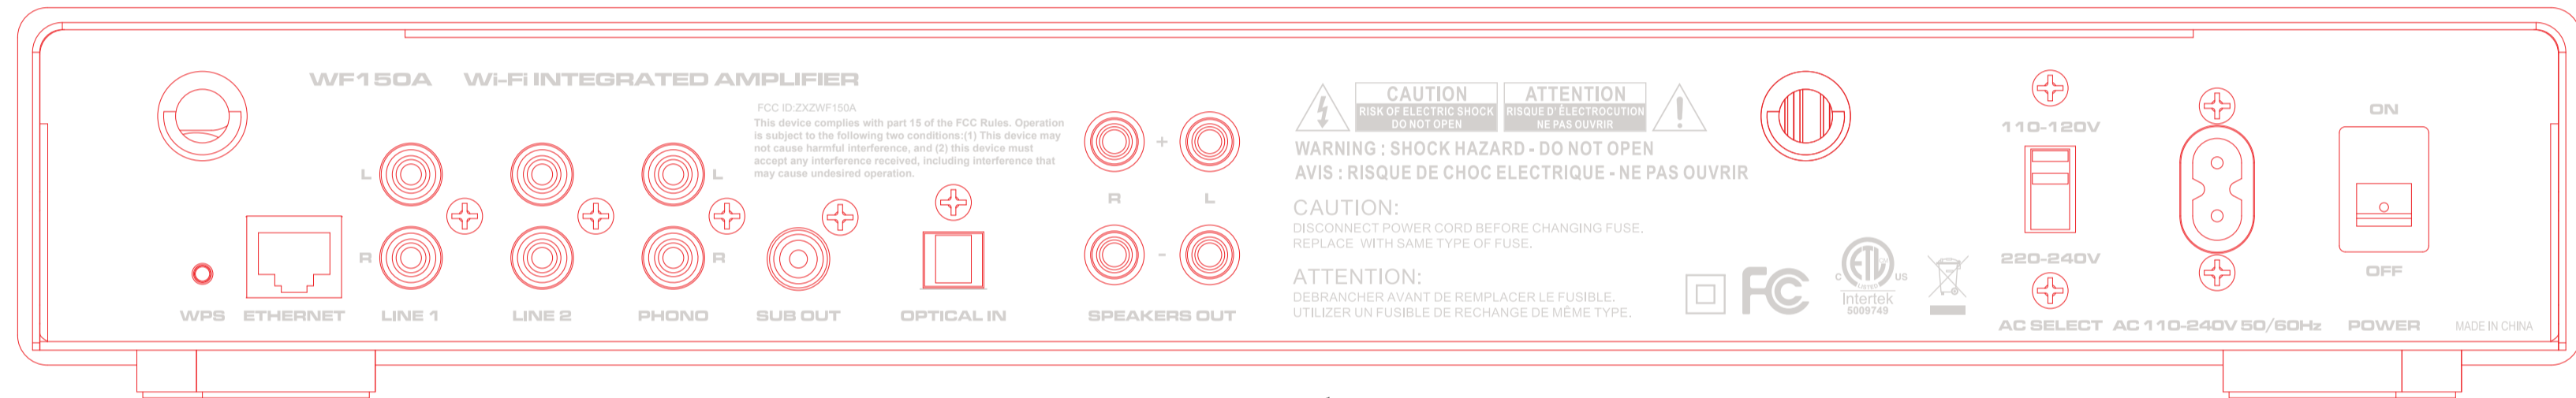

Version No.	Revision Note	Signa Ture	Date
A1	首次发行	kuangfeng	2018.07.18
A2	客户修改图档	kuangfeng	2018.07.28

Rear panel

要求:

文字和图案颜色: PANTONE cool gray 2C

请注意丝印无透底、毛边、模糊、偏移、掉色、不居中、漏印等质量问题。

回收A1版本

VISTRON VISTRON AUDIO CO.,LTD.		DWG NO:	MG-C-WF01-01-A2-01
		PART NO:	5074222266
PART NAME: 铁下盖丝印	DIMENSION TOLERANCE 0.1~1.0 ±0.05 1.0~5.0 ±0.1 5.0~20.0 ±0.15 20.0~100.0 ±0.2 100~ ±0.3 FILLET R=0.3 CHAMFER 0.3×45°	SCALE: 1:1	DRAWN BY (DATE):
PRODUCT CODE: WF150A		UNIT: MM	CHECKED BY (DATE):
		SIZE:	APPROVED BY (DATE):
		REV: 1	PAGE: 1/1