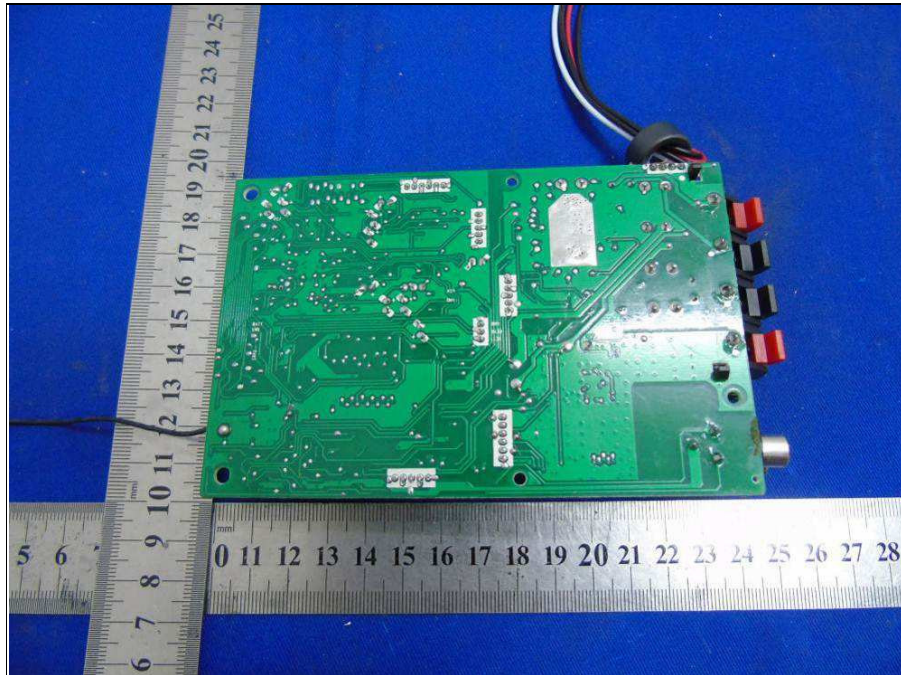

## PHOTOGRAPHS OF THE EUT

Alternative(only color different for diode)

Alternative(only color different for diode)

BUREAU  
VERITAS

Reference No.: 170406N046

**BUREAU  
VERITAS**

Reference No.: 170406N046

**BUREAU**  
**VERITAS**