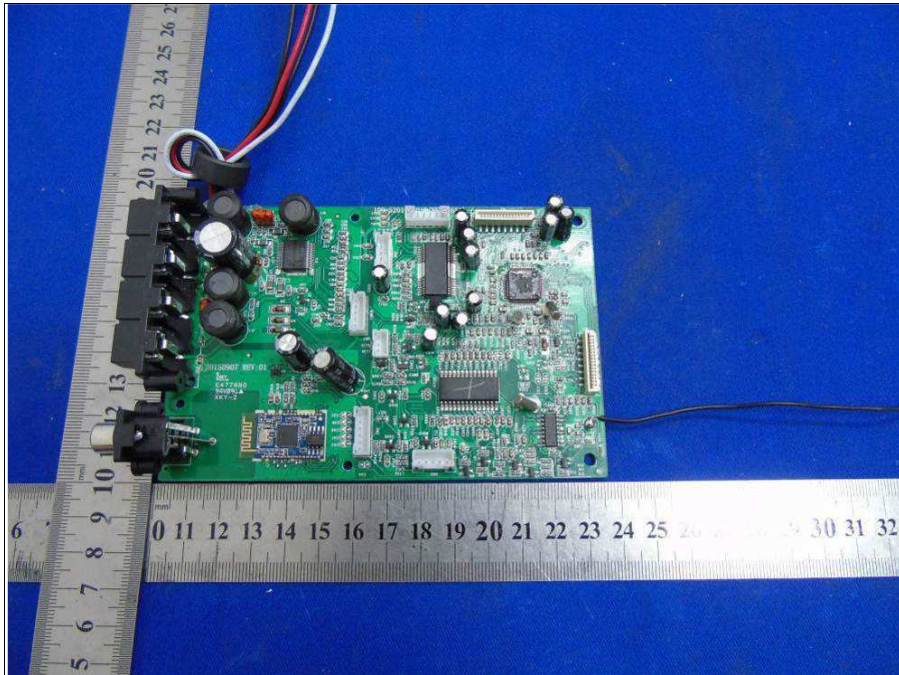

## PHOTOGRAPHS OF THE EUT

Alternative(only color different for diode)

Alternative(only color different for diode)

BUREAU  
VERITAS

Reference No.: 170406N046

**BUREAU  
VERITAS**

Reference No.: 170406N046

**BUREAU**  
**VERITAS**