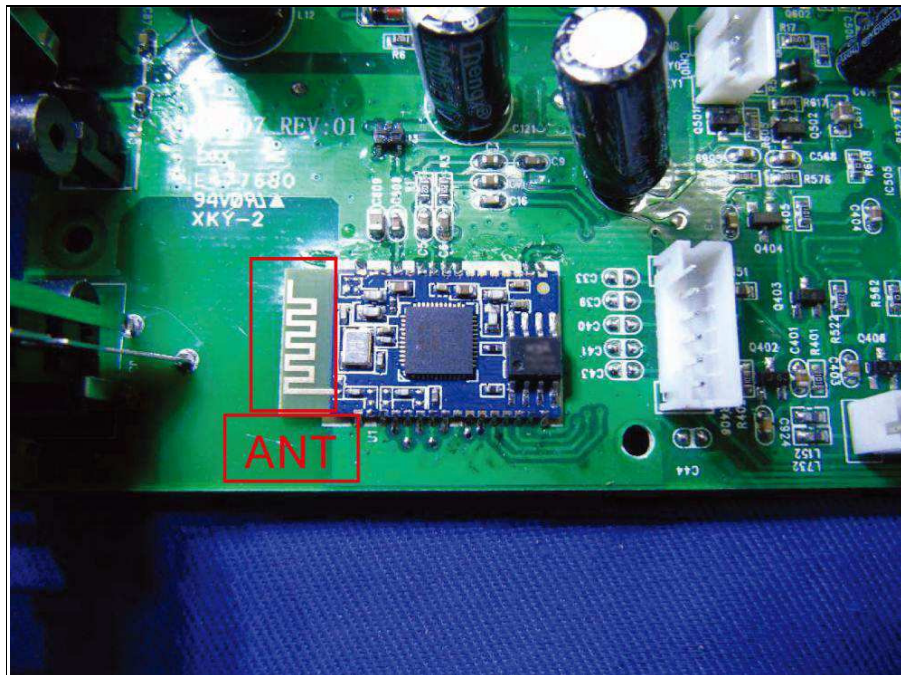

## PHOTOGRAPHS OF THE EUT

Alternative(only color different for diode)

Alternative(only color different for diode)

BUREAU  
VERITAS

Reference No.: 170406N046

**BUREAU  
VERITAS**

Reference No.: 170406N046

**BUREAU**  
**VERITAS**