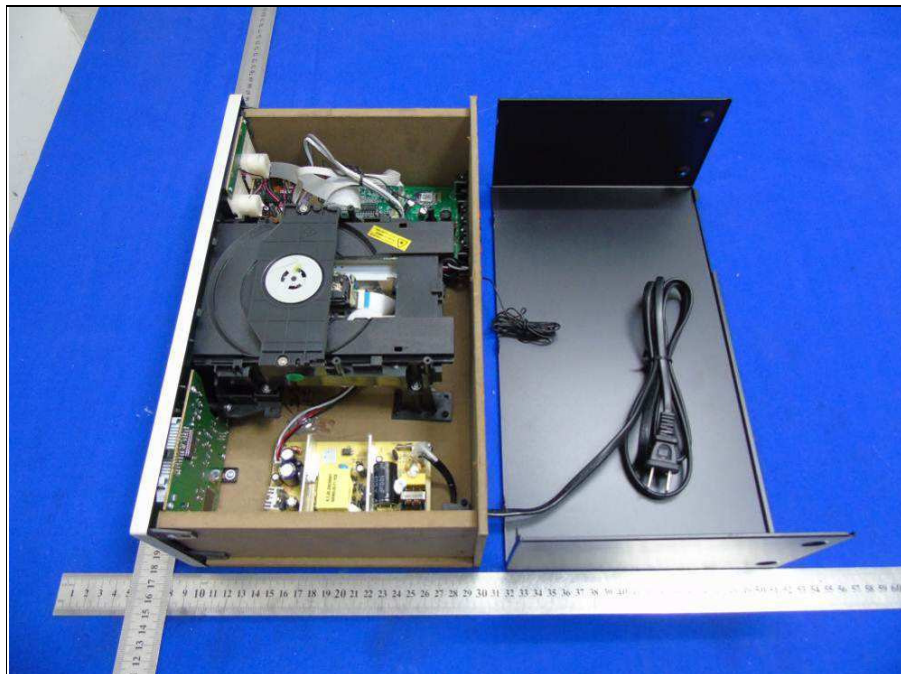

## PHOTOGRAPHS OF THE EUT

Alternative(only color different for diode)

Alternative(only color different for diode)

BUREAU  
VERITAS

Reference No.: 170406N046

**BUREAU  
VERITAS**

Reference No.: 170406N046

**BUREAU**  
**VERITAS**