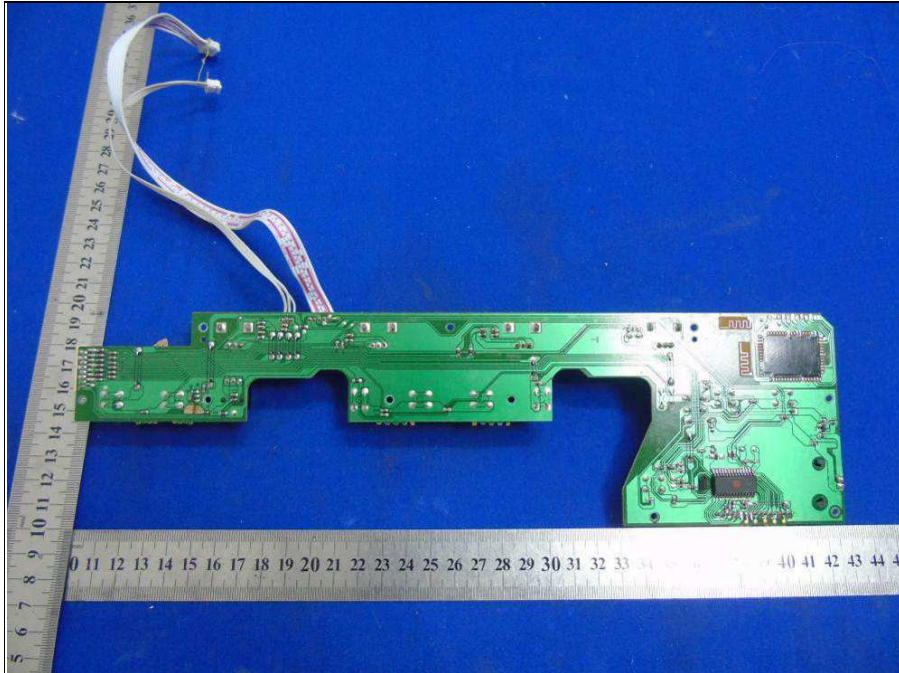

**BUREAU  
VERITAS**

Reference No.: 170406N046

## PHOTOGRAPHS OF THE EUT

Alternative(only color different for diode)

Alternative(only color different for diode)

BUREAU  
VERITAS

Reference No.: 170406N046

**BUREAU  
VERITAS**

Reference No.: 170406N046

**BUREAU**  
**VERITAS**

Reference No.: 170406N046