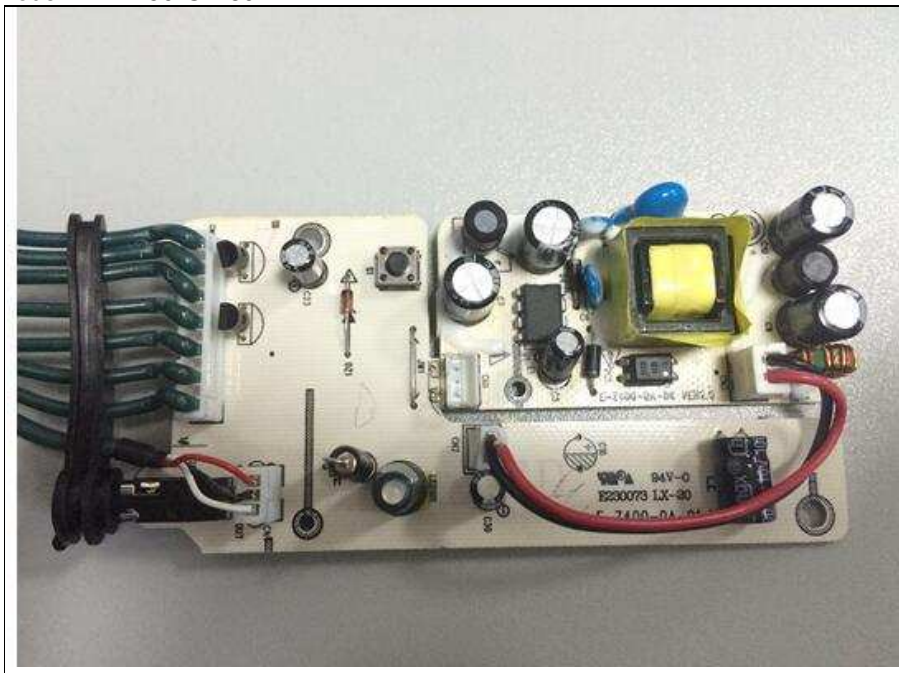

PHOTOGRAPHS OF THE EUT

Model: BRT-100-GA-80

Model: BRT-150-GA-80

BUREAU
VERITAS

Reference No.: 160202N044

**BUREAU
VERITAS**

Reference No.: 160202N044