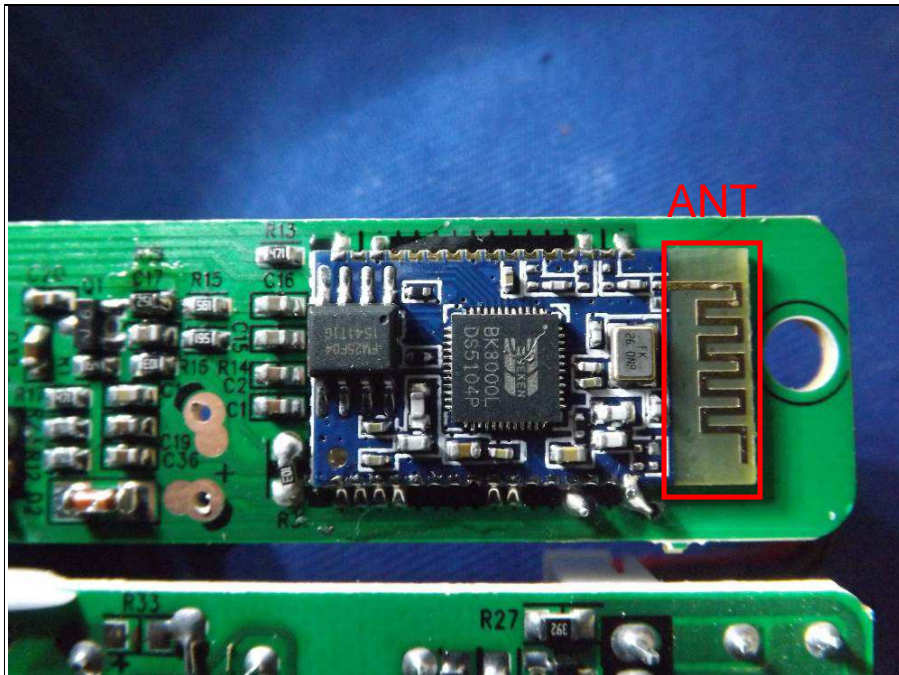

PHOTOGRAPHS OF THE EUT

Model: BRT-100-GA-80

Model: BRT-150-GA-80

BUREAU
VERITAS

Reference No.: 160202N044

**BUREAU
VERITAS**

Reference No.: 160202N044