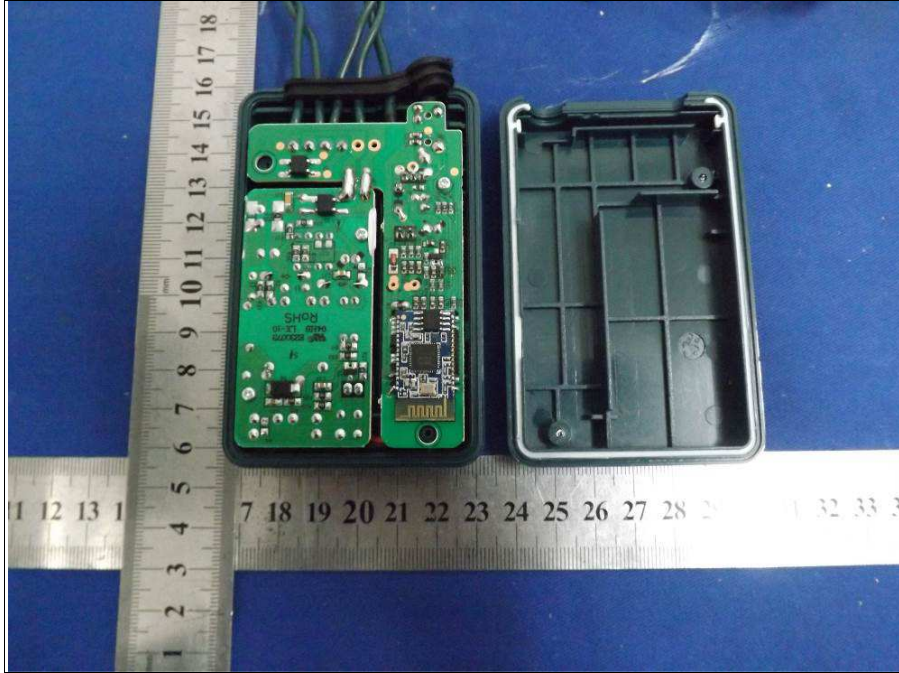

PHOTOGRAPHS OF THE EUT

Model: BRT-100-GA-80

Model: BRT-150-GA-80

BUREAU
VERITAS

Reference No.: 160202N044

**BUREAU
VERITAS**

Reference No.: 160202N044