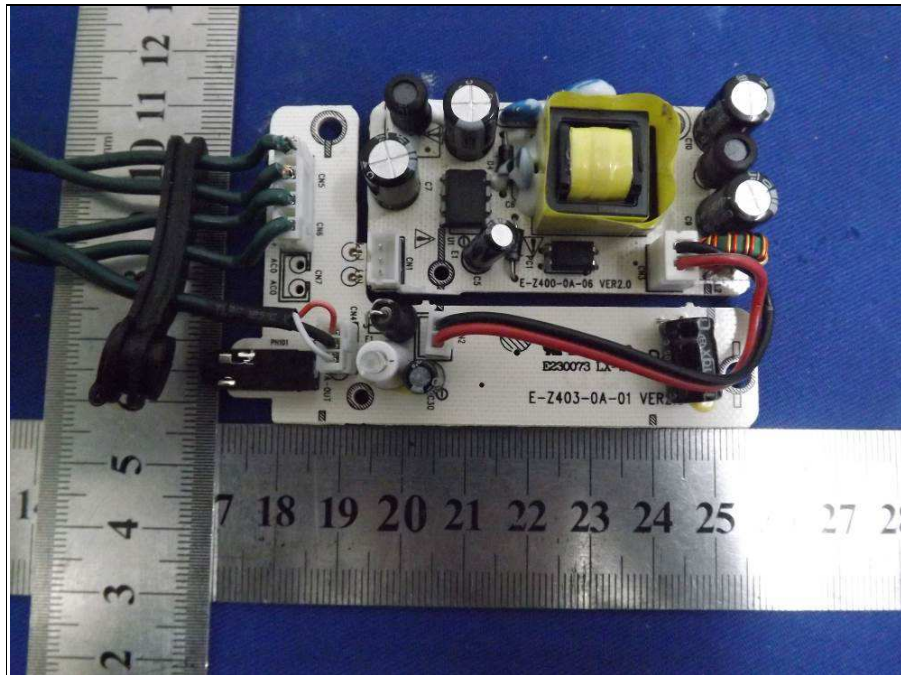

PHOTOGRAPHS OF THE EUT

Model: BRT-100-GA-80

Model: BRT-150-GA-80

BUREAU
VERITAS

Reference No.: 160202N044

**BUREAU
VERITAS**

Reference No.: 160202N044