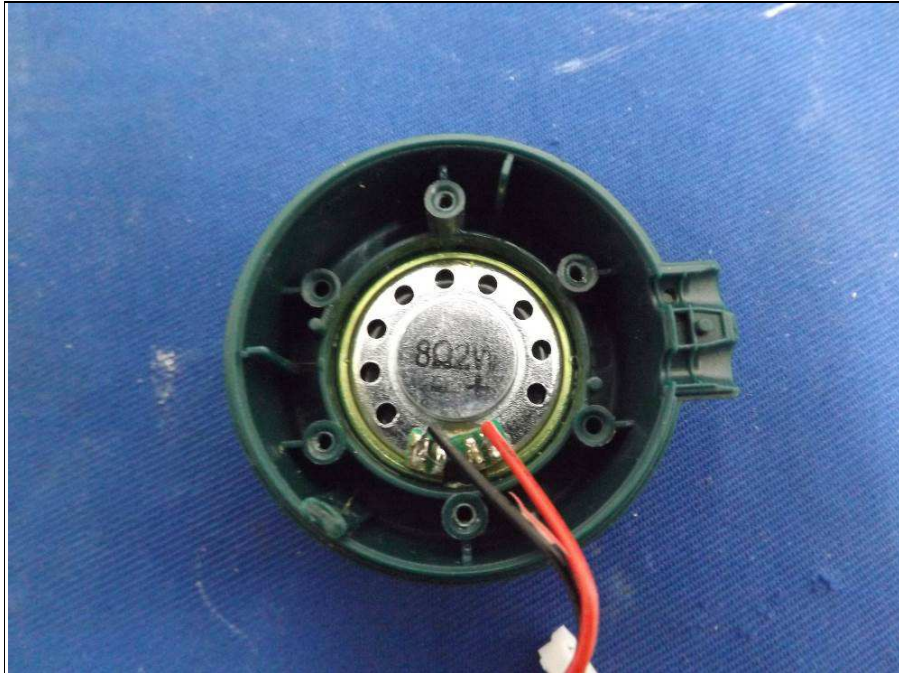

PHOTOGRAPHS OF THE EUT

Model: BRT-100-GA-80

Model: BRT-150-GA-80

BUREAU
VERITAS

Reference No.: 160202N044

**BUREAU
VERITAS**

Reference No.: 160202N044