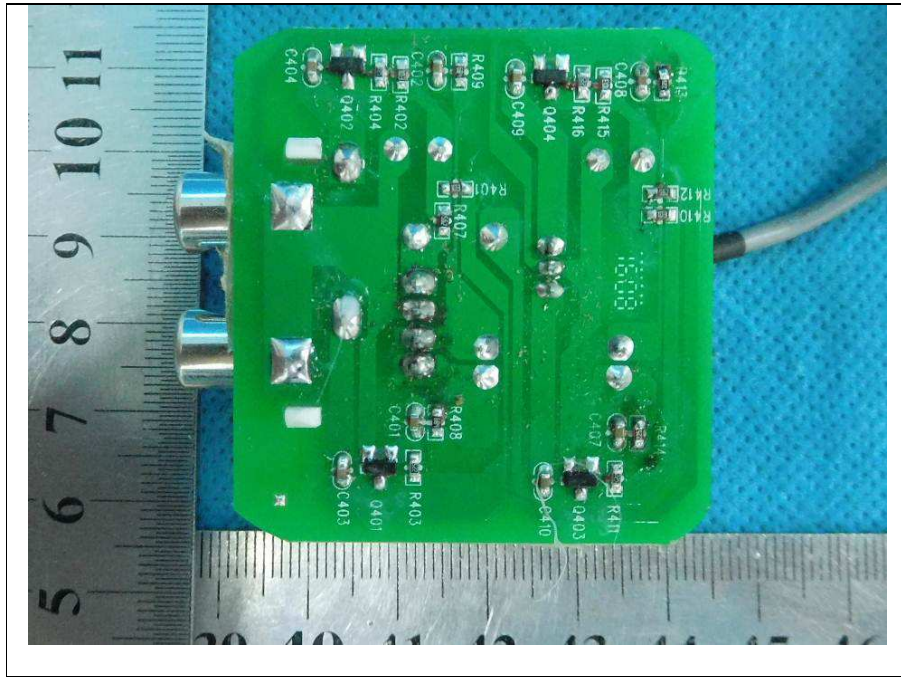

BUREAU
VERITAS

Reference No.: 160119N008

E-69EB

**BUREAU
VERITAS**

Reference No.: 160119N008

BUREAU
VERITAS

Reference No.: 160119N008