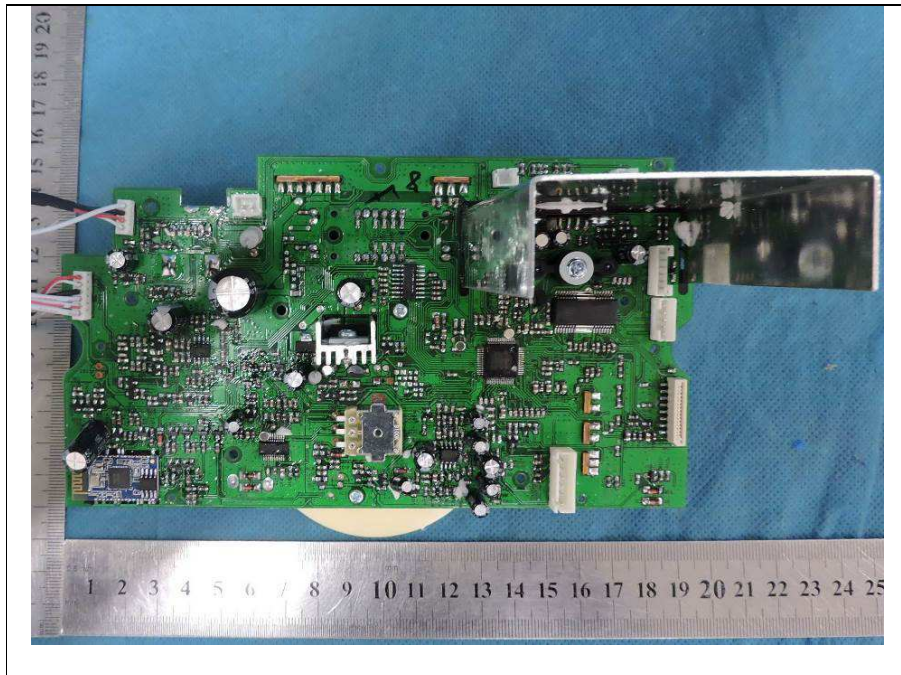

BUREAU
VERITAS

Reference No.: 160119N008

HOTOGRAPHS OF THE EUT

E-69EA

**BUREAU
VERITAS**

Reference No.: 160119N008

BUREAU
VERITAS

Reference No.: 160119N008

BUREAU
VERITAS

Reference No.: 160119N008

E-69EB

**BUREAU
VERITAS**

Reference No.: 160119N008

BUREAU
VERITAS

Reference No.: 160119N008