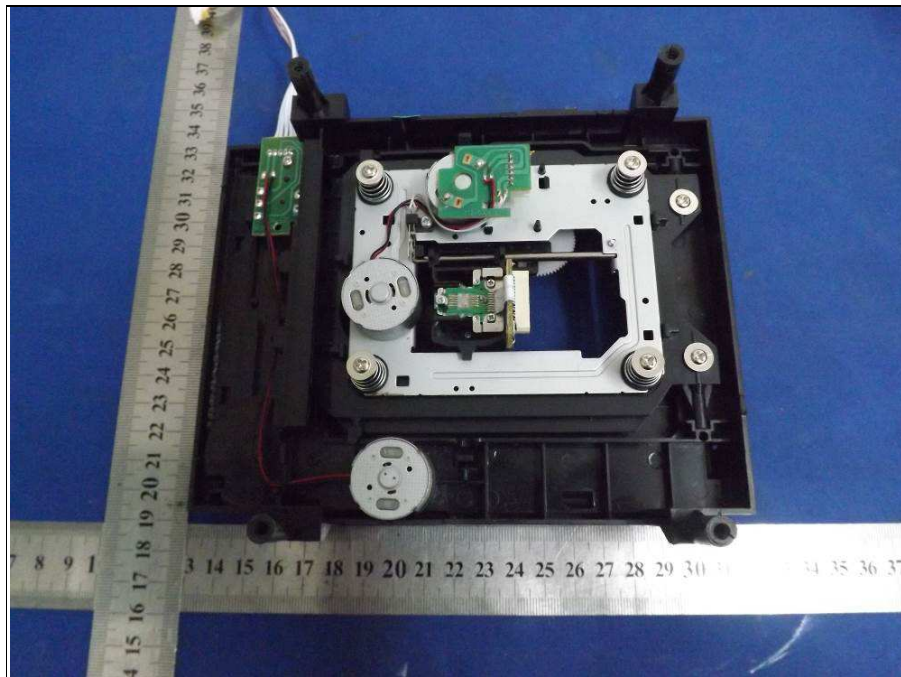

BUREAU
VERITAS

Reference No.: 160119N008

HOTOGRAPHS OF THE EUT

E-69EA

**BUREAU
VERITAS**

Reference No.: 160119N008

BUREAU
VERITAS

Reference No.: 160119N008

BUREAU
VERITAS

Reference No.: 160119N008

E-69EB

**BUREAU
VERITAS**

Reference No.: 160119N008

BUREAU
VERITAS

Reference No.: 160119N008