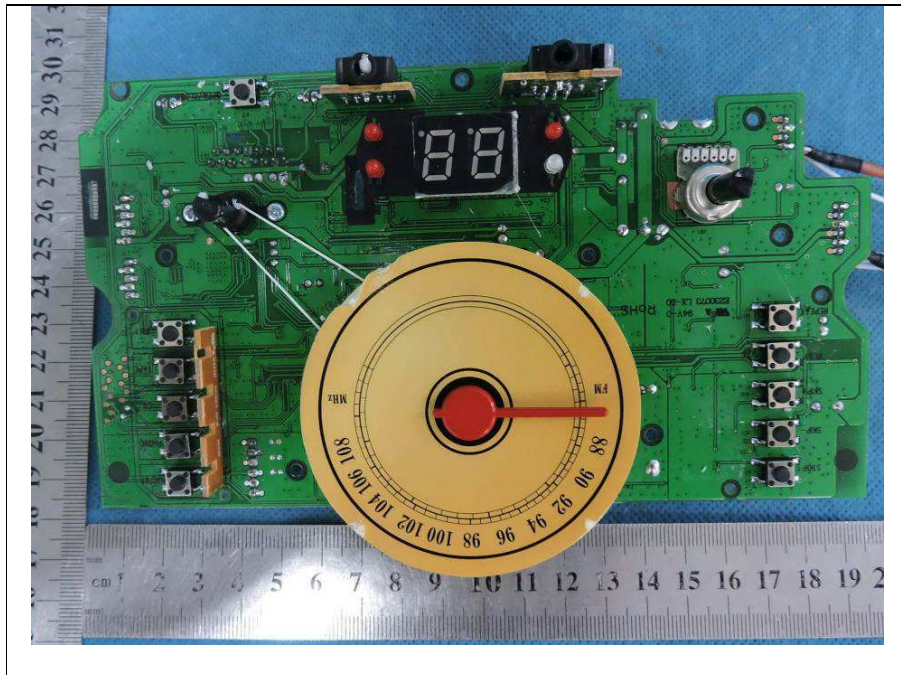

BUREAU
VERITAS

Reference No.: 160119N008

HOTOGRAPHS OF THE EUT

E-69EA

**BUREAU
VERITAS**

Reference No.: 160119N008

BUREAU
VERITAS

Reference No.: 160119N008

BUREAU
VERITAS

Reference No.: 160119N008

E-69EB

**BUREAU
VERITAS**

Reference No.: 160119N008

BUREAU
VERITAS

Reference No.: 160119N008