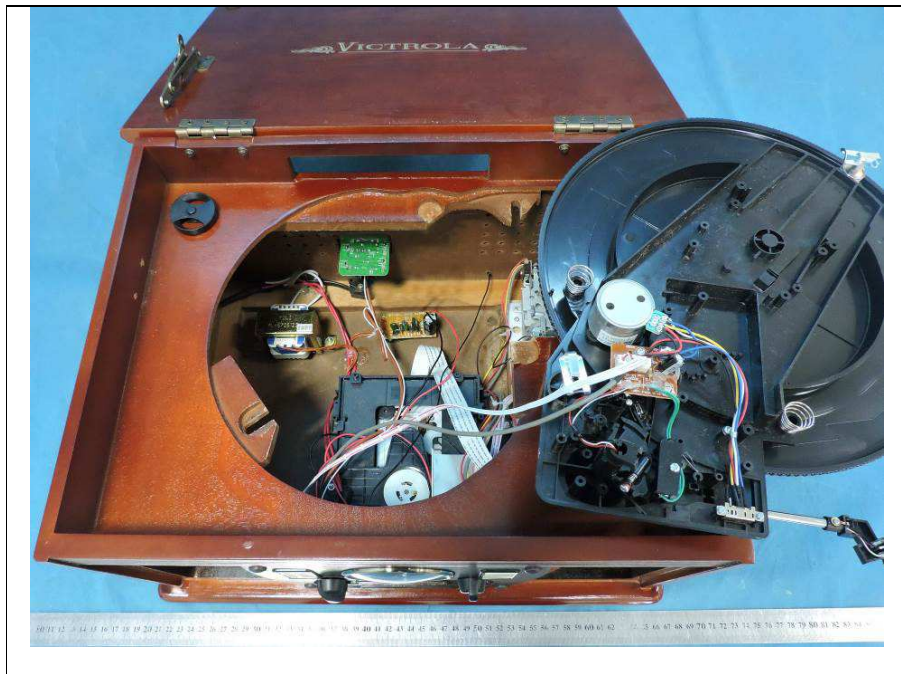

BUREAU
VERITAS

Reference No.: 160119N008

HOTOGRAPHS OF THE EUT

E-69EA

**BUREAU
VERITAS**

Reference No.: 160119N008

BUREAU
VERITAS

Reference No.: 160119N008