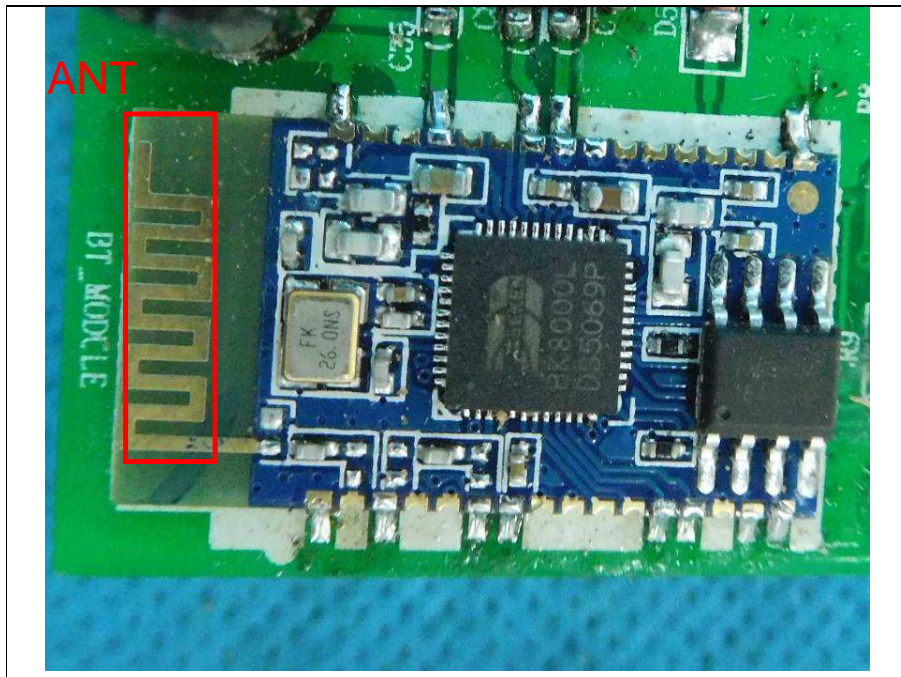

BUREAU
VERITAS

Reference No.: 160119N008

HOTOGRAPHS OF THE EUT

E-69EA

**BUREAU
VERITAS**

Reference No.: 160119N008

BUREAU
VERITAS

Reference No.: 160119N008

BUREAU
VERITAS

Reference No.: 160119N008

E-69EB

**BUREAU
VERITAS**

Reference No.: 160119N008

BUREAU
VERITAS

Reference No.: 160119N008