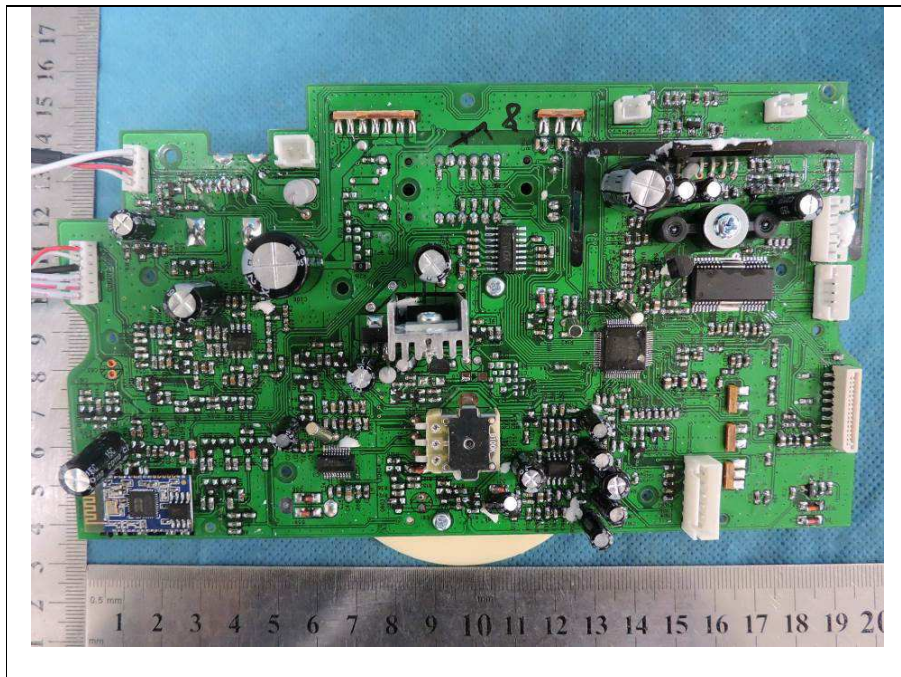

BUREAU
VERITAS

Reference No.: 160119N008

HOTOGRAPHS OF THE EUT

E-69EA

**BUREAU
VERITAS**

Reference No.: 160119N008

BUREAU
VERITAS

Reference No.: 160119N008

BUREAU
VERITAS

Reference No.: 160119N008

E-69EB

**BUREAU
VERITAS**

Reference No.: 160119N008

BUREAU
VERITAS

Reference No.: 160119N008