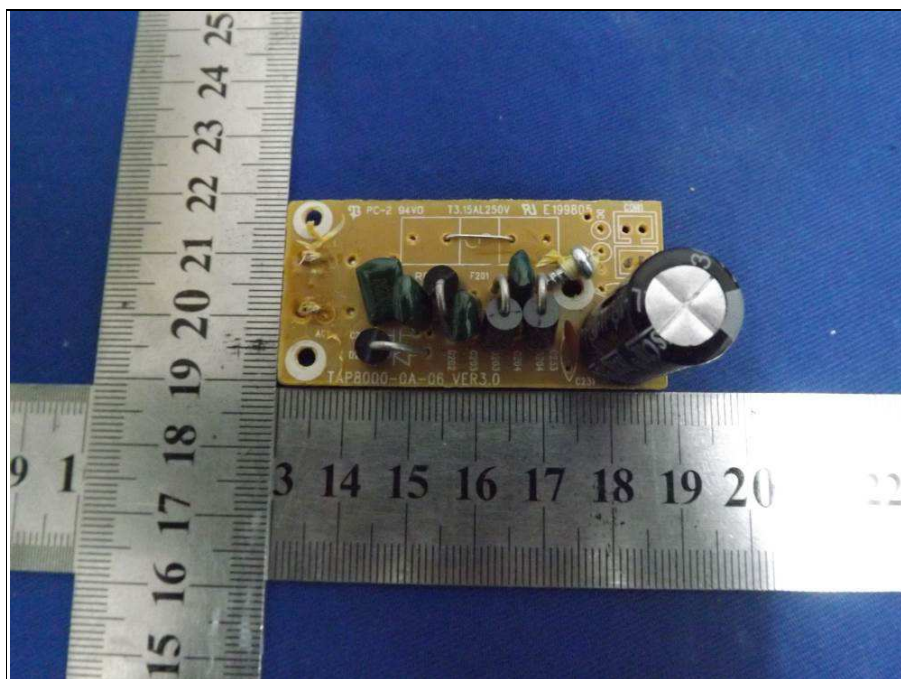

BUREAU
VERITAS

Reference No.: 160119N008

HOTOGRAPHS OF THE EUT

E-69EA

**BUREAU
VERITAS**

Reference No.: 160119N008

BUREAU
VERITAS

Reference No.: 160119N008

BUREAU
VERITAS

Reference No.: 160119N008

E-69EB

**BUREAU
VERITAS**

Reference No.: 160119N008

BUREAU
VERITAS

Reference No.: 160119N008