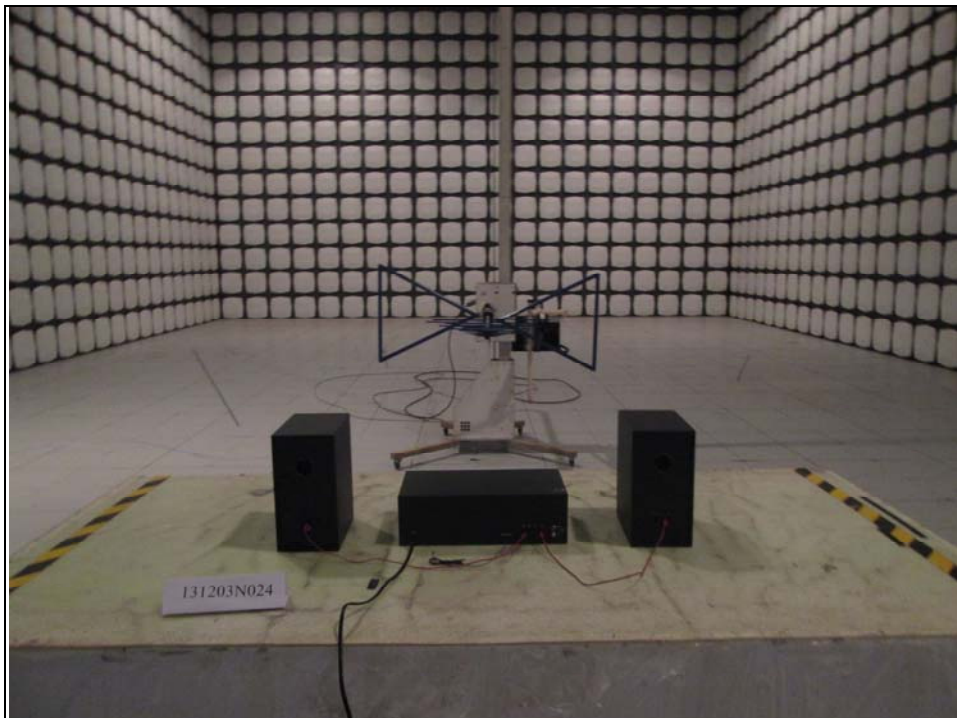

**BUREAU
VERITAS**

Test Report No.: RF131203N024

SET-UP FOR CONDUCTED EMISSION TEST

**BUREAU
VERITAS**

Test Report No.: RF131203N024

SET-UP FOR RADIATED EMISSION TEST

Frequency Range < 30MHz~1GHz >

Frequency Range < Above 1GHz >