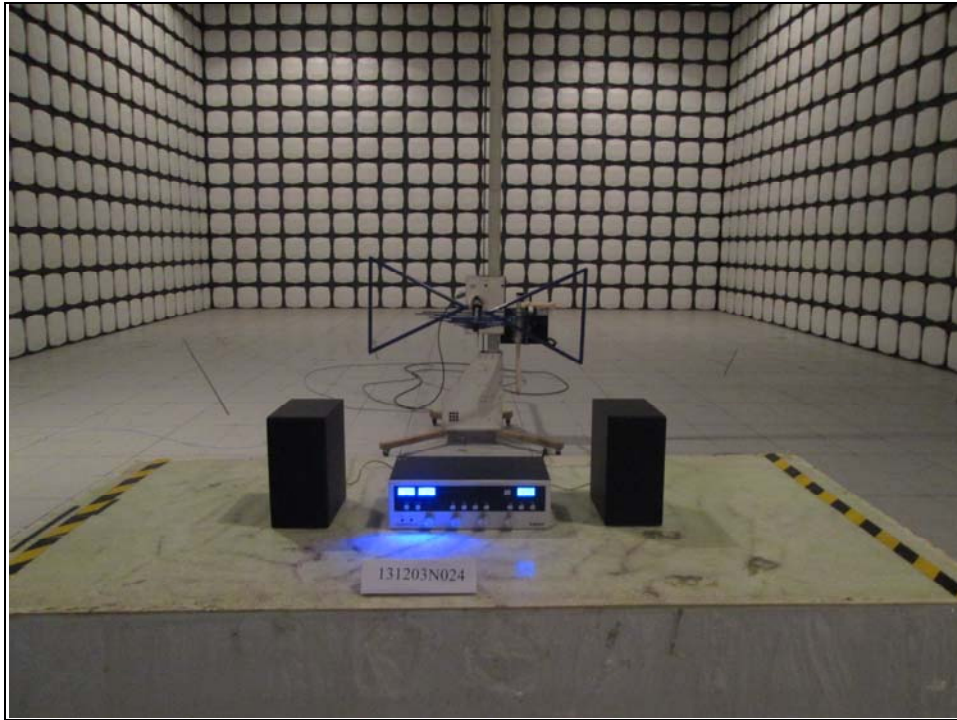

**BUREAU
VERITAS**

Test Report No.: RF131203N024

SET-UP FOR CONDUCTED EMISSION TEST

**BUREAU
VERITAS**

Test Report No.: RF131203N024

SET-UP FOR RADIATED EMISSION TEST

Frequency Range < 30MHz~1GHz >

Frequency Range < Above 1GHz >