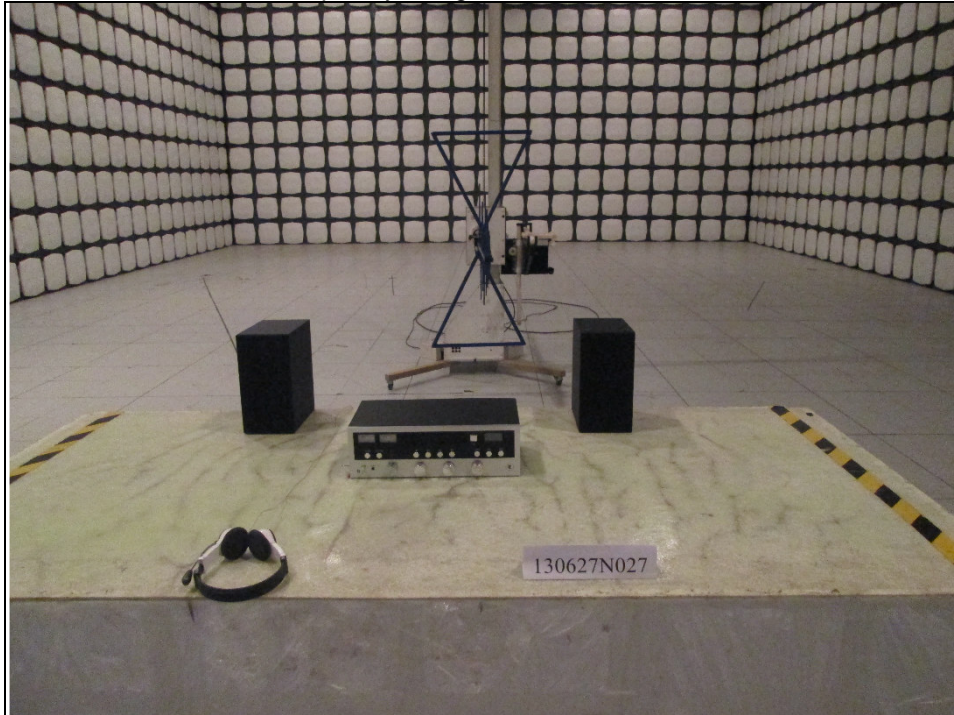

## SET-UP FOR CONDUCTED EMISSION TEST

**BUREAU  
VERITAS**

Test Report No.: 130627N027

## SET-UP FOR RADIATED EMISSION TEST

Frequency Range < 30MHz~1GHz >

**BUREAU  
VERITAS**

**Test Report No.: 130627N027**

Frequency Range < Above 1GHz >