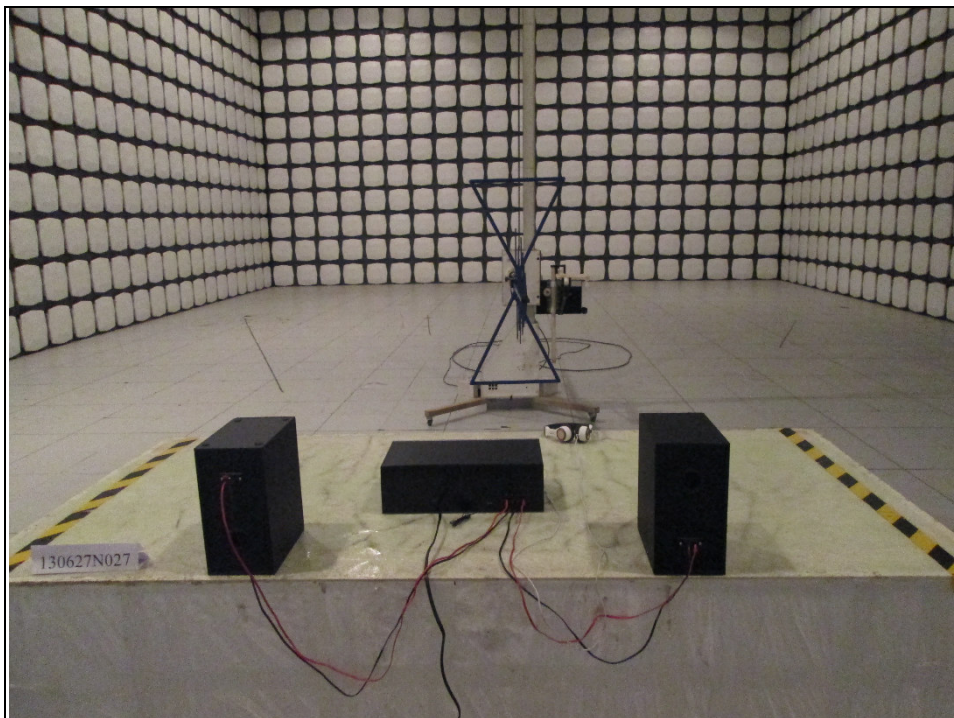

## SET-UP FOR CONDUCTED EMISSION TEST

**BUREAU  
VERITAS**

Test Report No.: 130627N027

## SET-UP FOR RADIATED EMISSION TEST

Frequency Range < 30MHz~1GHz >

**BUREAU  
VERITAS**

**Test Report No.: 130627N027**

Frequency Range < Above 1GHz >