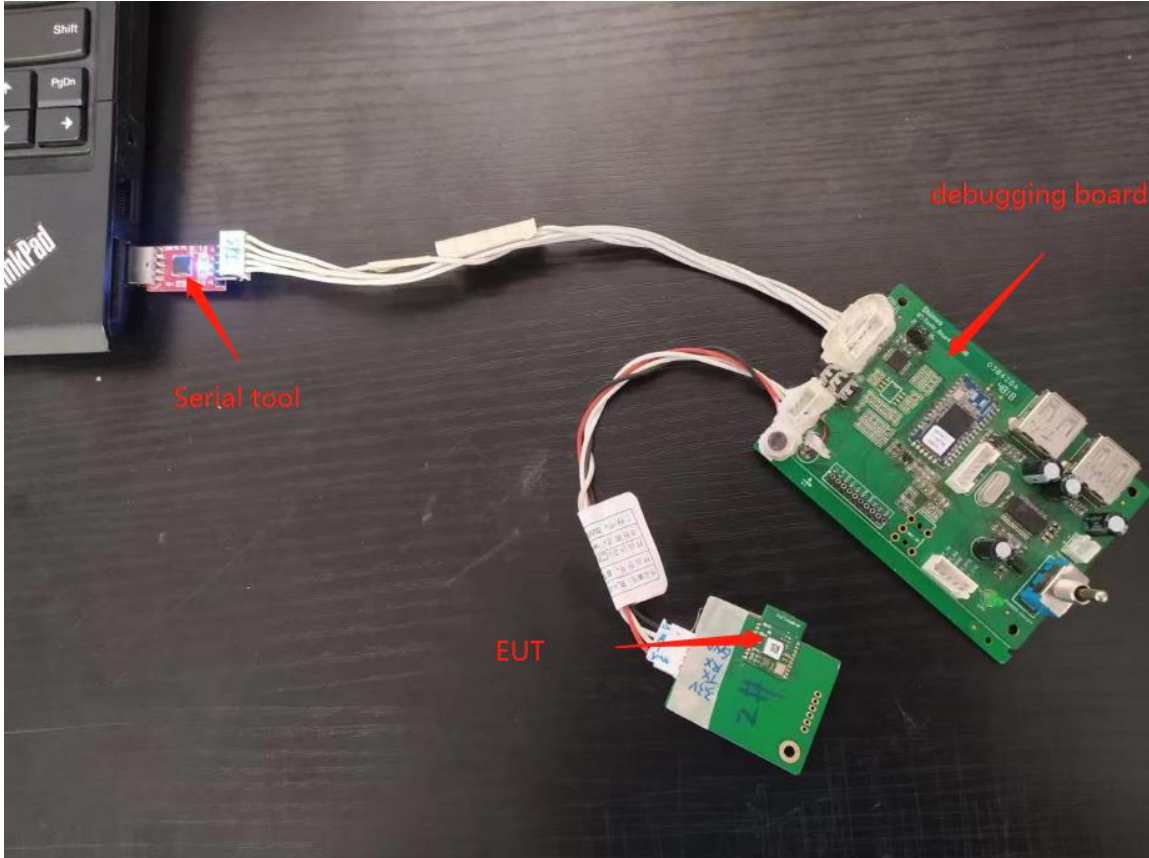

Model No. : BT-MP62-SH1

### EUT Test Setup

## RF Test

**Transmitter unwanted emissions in the spurious domain**