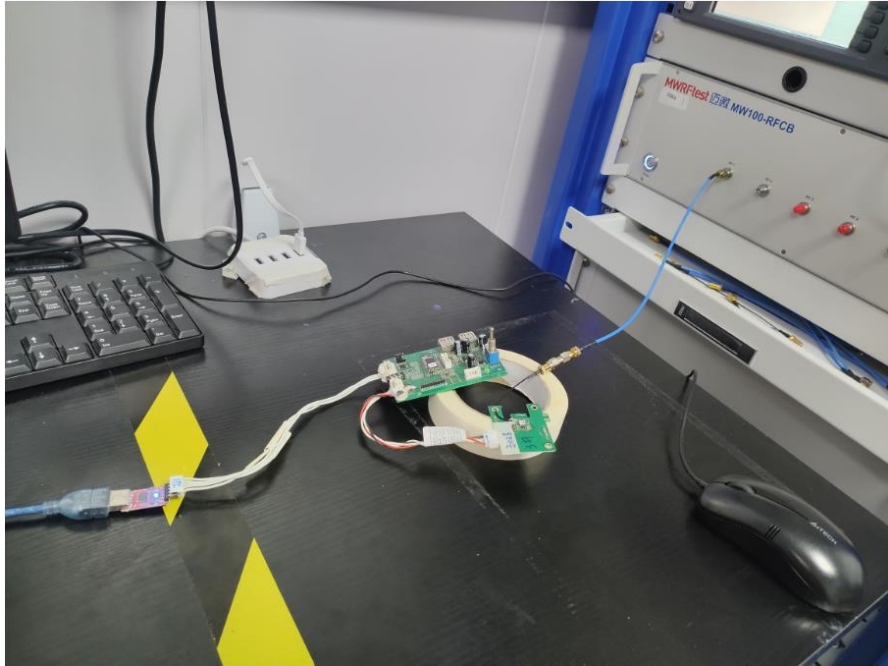

Model No. : BT-MP62-SH1

### EUT Test Setup

## RF Test

**Transmitter unwanted emissions in the spurious domain**