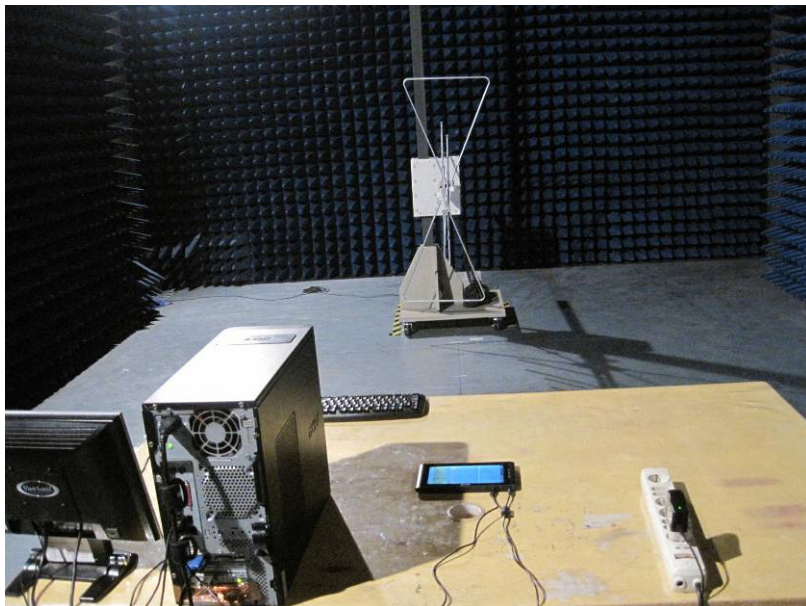

**2.1 Photograph – Conducted Emission Test Setup for Communication with PC**

**2.2 Photograph – Conducted Emission Test Setup for Normal Link mode**

### 2.3 Photograph – Radiation Emission Test Setup for Communication with PC

### 2.4 Photograph – Radiation Spurious Emission Test Setup for CTX/CRX mode Below 1GHz

Above 1GHz