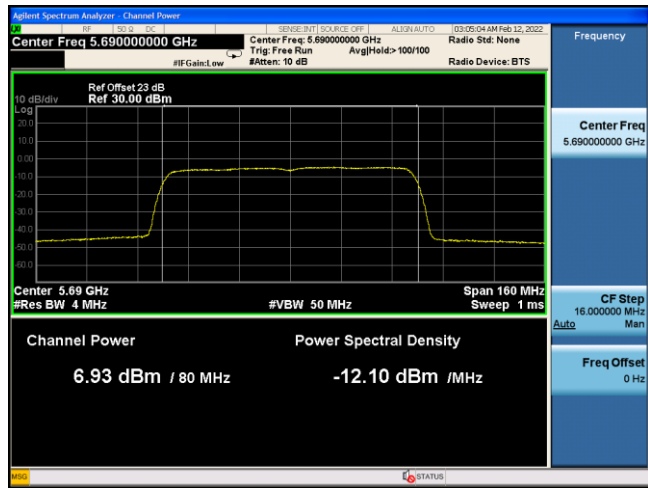

**802.11 ac-VHT80 CH58 (5290MHz)** **802.11 ac-VHT80 CH106 (5530MHz)**

**802.11 ac-VHT80 CH122(5610MHz)** **802.11 ac-VHT80 CH138 (5690MHz)**

**802.11 ac-VHT80 CH155 (5775MHz)**