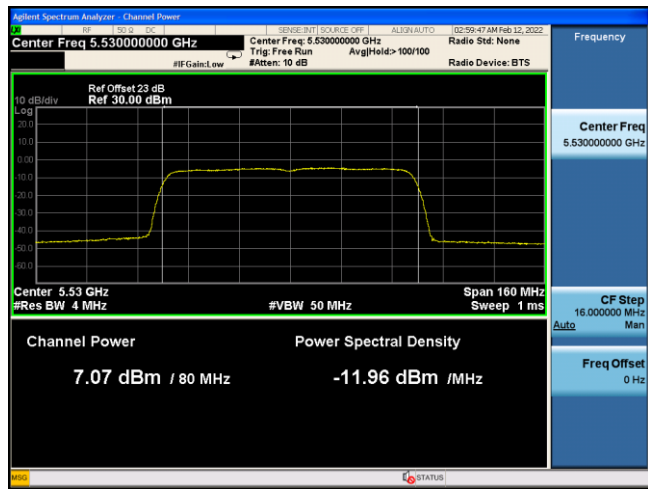

**802.11 ac-VHT80 CH58 (5290MHz)** **802.11 ac-VHT80 CH106 (5530MHz)**

**802.11 ac-VHT80 CH122(5610MHz)** **802.11 ac-VHT80 CH138 (5690MHz)**

**802.11 ac-VHT80 CH155 (5775MHz)**