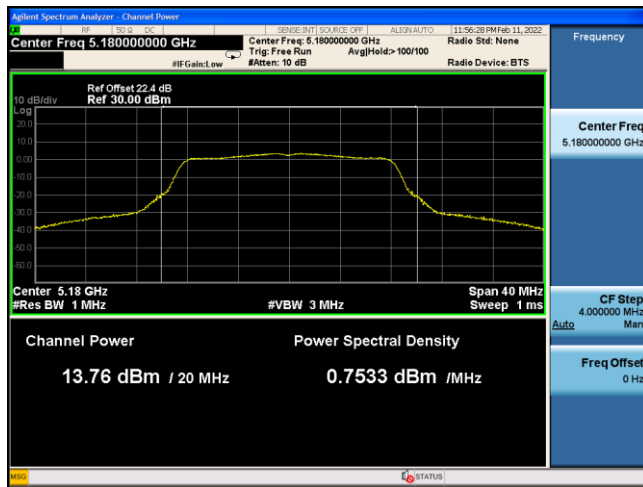

Ant 1

802.11 a CH36 (5180MHz)