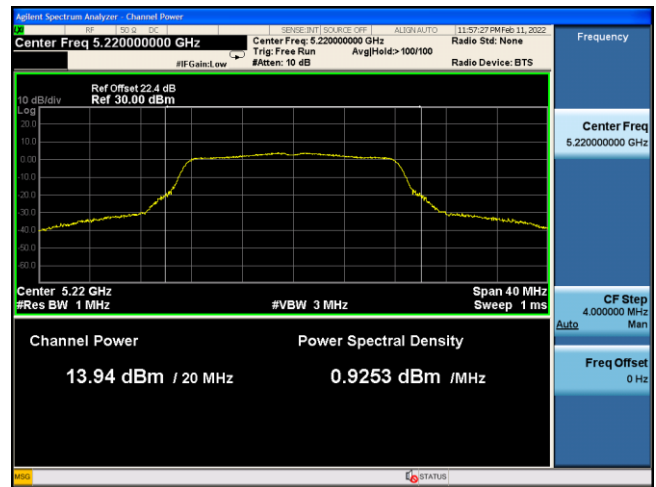

802.11 a CH44 (5220MHz)