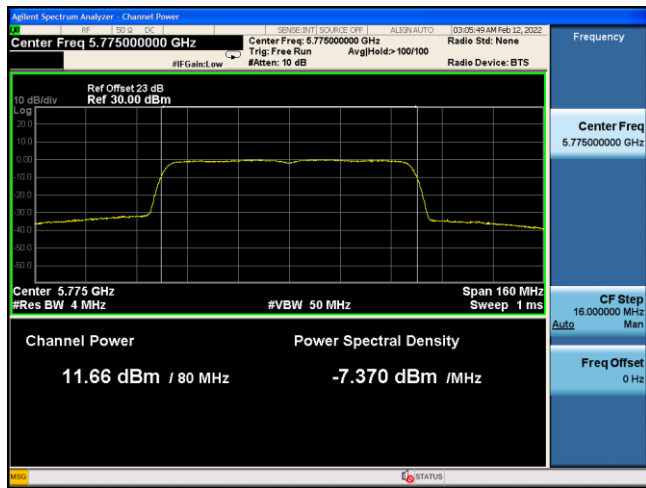

**802.11 ac-VHT80 CH58 (5290MHz)** **802.11 ac-VHT80 CH106 (5530MHz)**

**802.11 ac-VHT80 CH122(5610MHz)** **802.11 ac-VHT80 CH138 (5690MHz)**

**802.11 ac-VHT80 CH155 (5775MHz)**