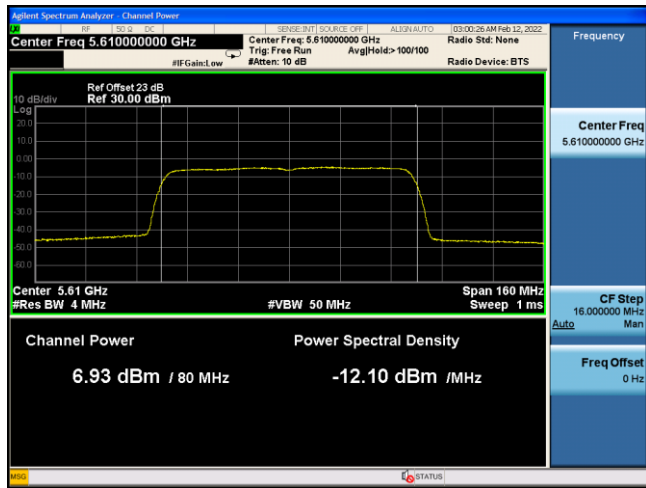

**802.11 ac-VHT80 CH58 (5290MHz)** **802.11 ac-VHT80 CH106 (5530MHz)**

**802.11 ac-VHT80 CH122(5610MHz)** **802.11 ac-VHT80 CH138 (5690MHz)**

**802.11 ac-VHT80 CH155 (5775MHz)**