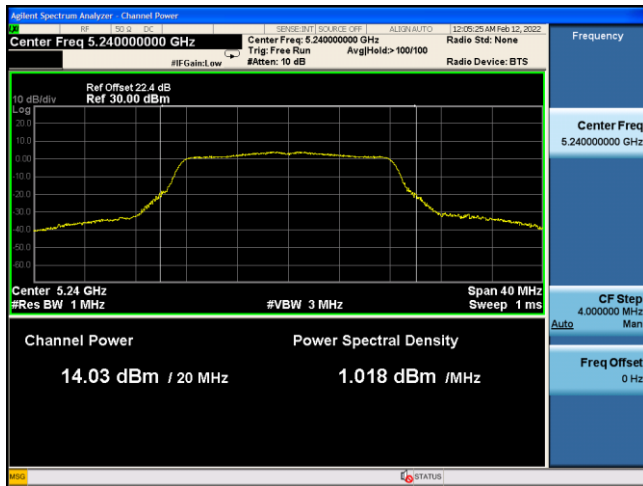

802.11 a CH48 (5240MHz)