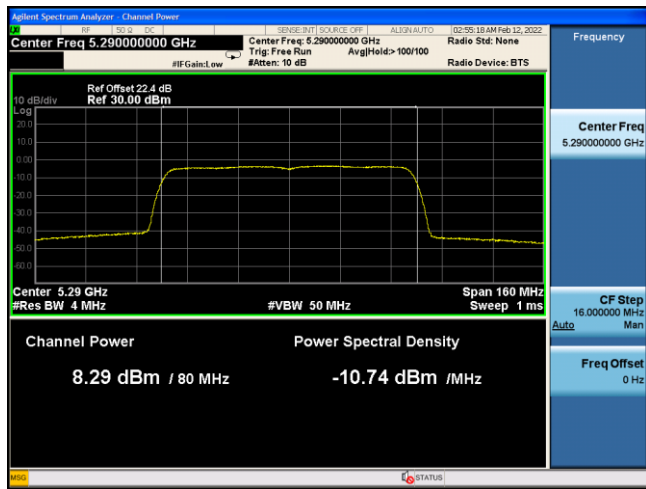

**802.11 ac-VHT80 CH58 (5290MHz)** **802.11 ac-VHT80 CH106 (5530MHz)**

**802.11 ac-VHT80 CH122(5610MHz)** **802.11 ac-VHT80 CH138 (5690MHz)**

**802.11 ac-VHT80 CH155 (5775MHz)**