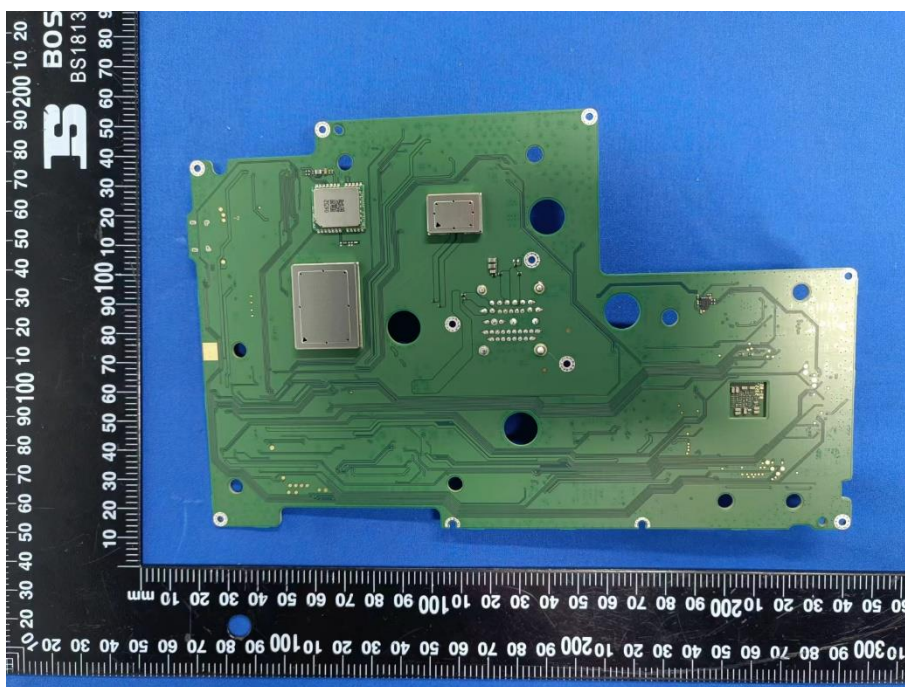

# ANNEX D EUT INTERNAL PHOTOS

EUT UNCOVER VIEW 1

EUT UNCOVER VIEW 2

MAIN BOARD TOP VIEW (WITH SHIELDING)

MAIN BOARD REAR VIEW (WITH SHIELDING)

MAIN BOARD TOP VIEW (WITHOUT SHIELDING)

MAIN BOARD REAR VIEW (WITHOUT SHIELDING)

GPS Antenna

2.4GWIFI Antenna

MAIN Antenna

DIV Antenna

--BLANK BELOW--