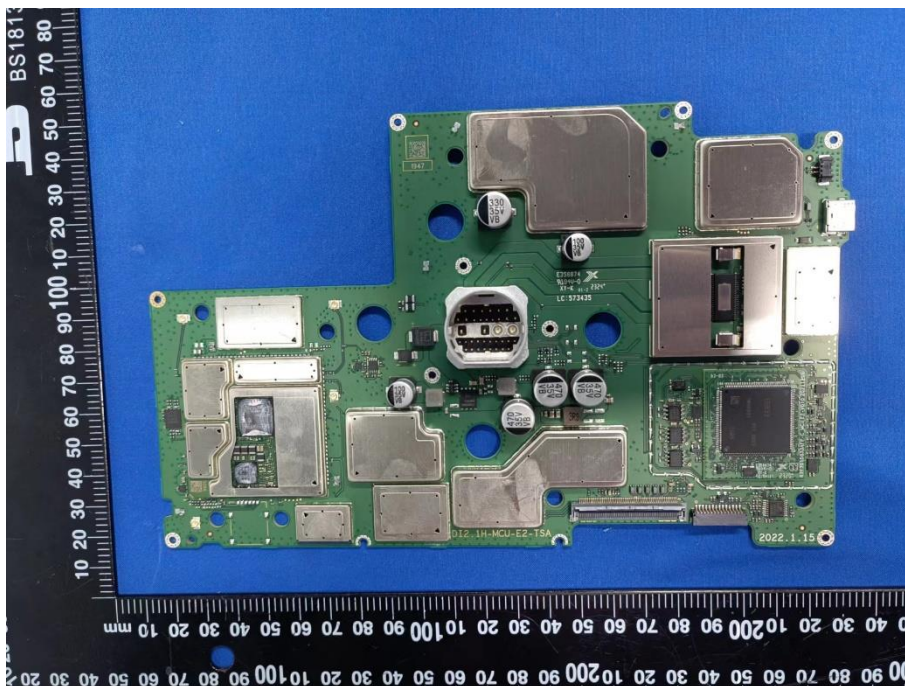

# ANNEX D EUT INTERNAL PHOTOS

EUT UNCOVER VIEW 1

EUT UNCOVER VIEW 2

MAIN BOARD TOP VIEW (WITH SHIELDING)

MAIN BOARD REAR VIEW (WITH SHIELDING)

MAIN BOARD TOP VIEW (WITHOUT SHIELDING)

MAIN BOARD REAR VIEW (WITHOUT SHIELDING)

GPS Antenna

2.4GWIFI Antenna

MAIN Antenna

DIV Antenna

--BLANK BELOW--