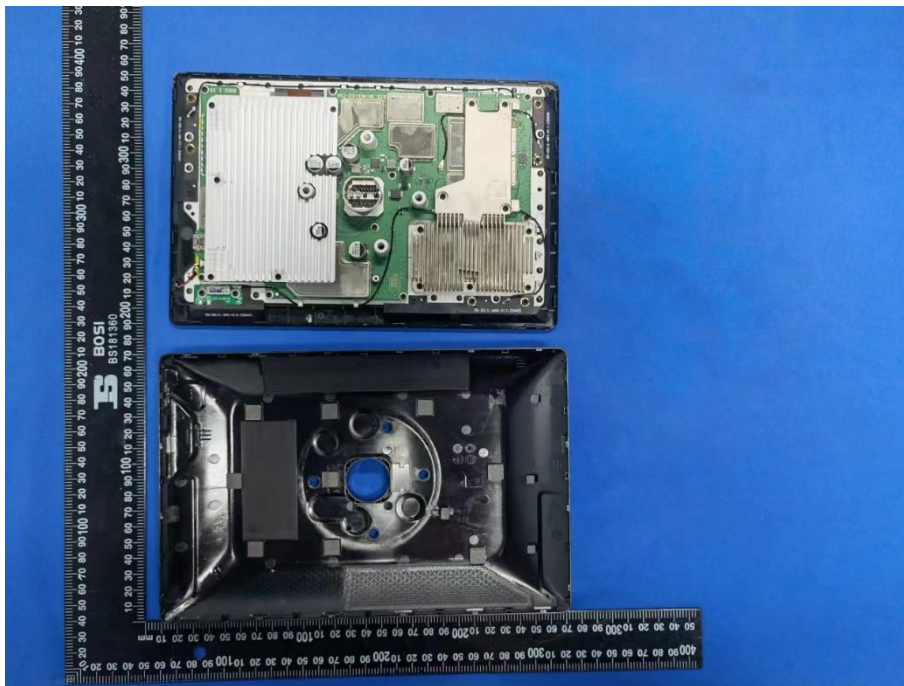

# ANNEX D EUT INTERNAL PHOTOS

EUT UNCOVER VIEW 1

EUT UNCOVER VIEW 2

MAIN BOARD TOP VIEW (WITH SHIELDING)

MAIN BOARD REAR VIEW (WITH SHIELDING)

MAIN BOARD TOP VIEW (WITHOUT SHIELDING)

MAIN BOARD REAR VIEW (WITHOUT SHIELDING)

GPS Antenna

2.4GWIFI Antenna

MAIN Antenna

DIV Antenna

--BLANK BELOW--