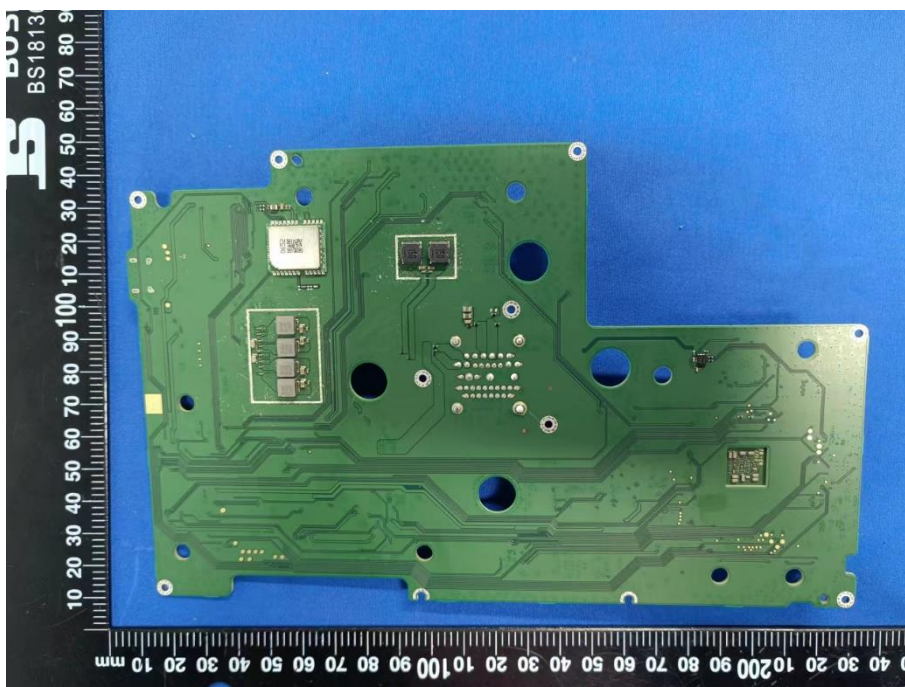

# ANNEX D EUT INTERNAL PHOTOS

EUT UNCOVER VIEW 1

EUT UNCOVER VIEW 2

MAIN BOARD TOP VIEW (WITH SHIELDING)

MAIN BOARD REAR VIEW (WITH SHIELDING)

MAIN BOARD TOP VIEW (WITHOUT SHIELDING)

MAIN BOARD REAR VIEW (WITHOUT SHIELDING)

GPS Antenna

2.4GWIFI Antenna

MAIN Antenna

DIV Antenna

--BLANK BELOW--