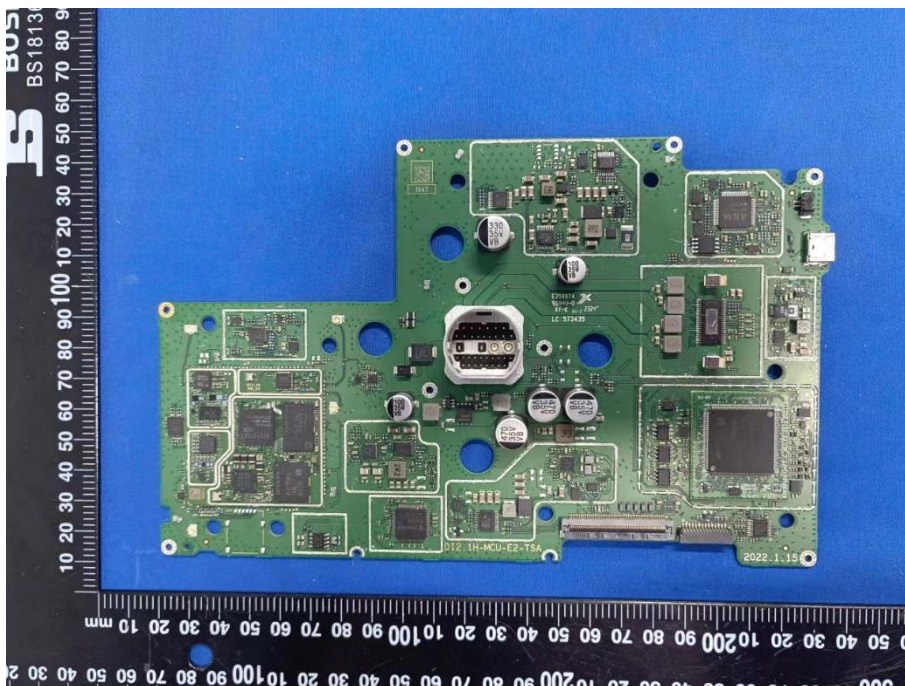

# ANNEX D EUT INTERNAL PHOTOS

EUT UNCOVER VIEW 1

EUT UNCOVER VIEW 2

MAIN BOARD TOP VIEW (WITH SHIELDING)

MAIN BOARD REAR VIEW (WITH SHIELDING)

MAIN BOARD TOP VIEW (WITHOUT SHIELDING)

MAIN BOARD REAR VIEW (WITHOUT SHIELDING)

GPS Antenna

2.4GWIFI Antenna

MAIN Antenna

DIV Antenna

--BLANK BELOW--