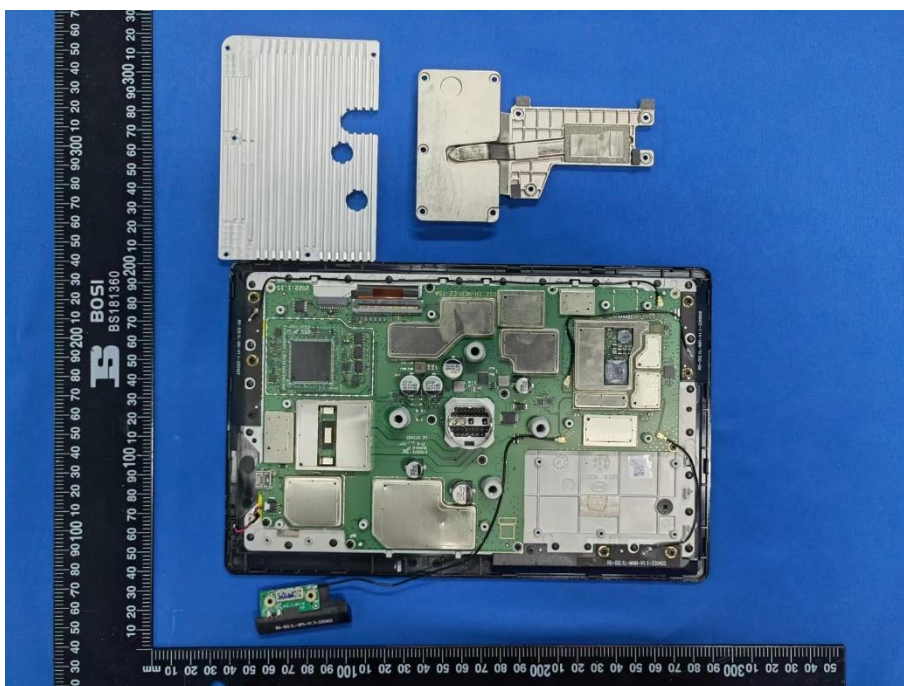

# ANNEX D EUT INTERNAL PHOTOS

EUT UNCOVER VIEW 1

EUT UNCOVER VIEW 2

MAIN BOARD TOP VIEW (WITH SHIELDING)

MAIN BOARD REAR VIEW (WITH SHIELDING)

MAIN BOARD TOP VIEW (WITHOUT SHIELDING)

MAIN BOARD REAR VIEW (WITHOUT SHIELDING)

GPS Antenna

2.4GWIFI Antenna

MAIN Antenna

DIV Antenna

--BLANK BELOW--