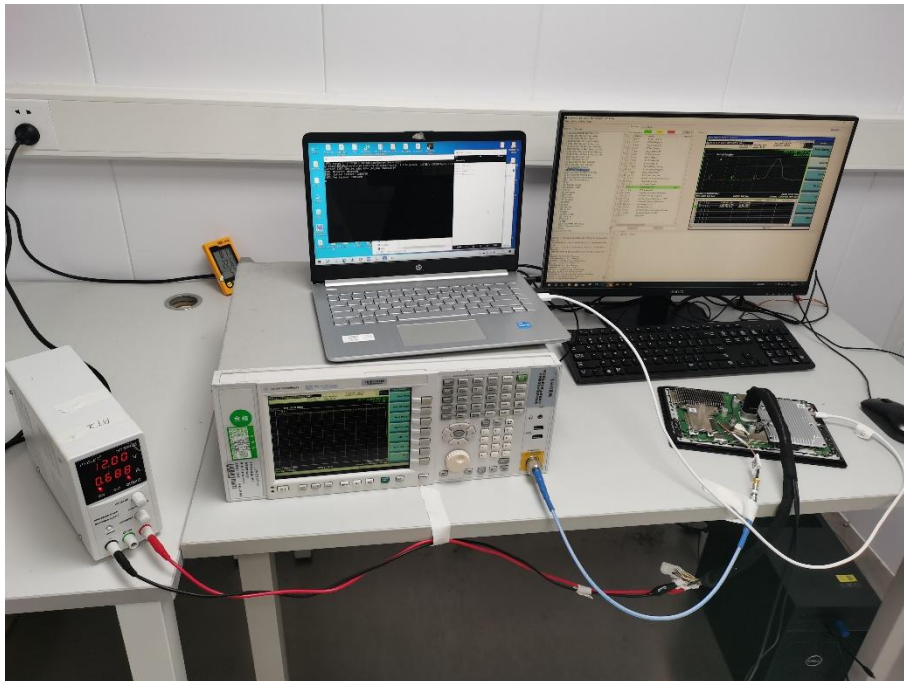

TEST SETUP PHOTOS

1 Radiated Test Photo

Below 30MHz

Close-up

30MHz-1GHz

Above 1GHz

Close-up

2 Conducted Test Photo

Conducted Test

--BLANK BELOW--