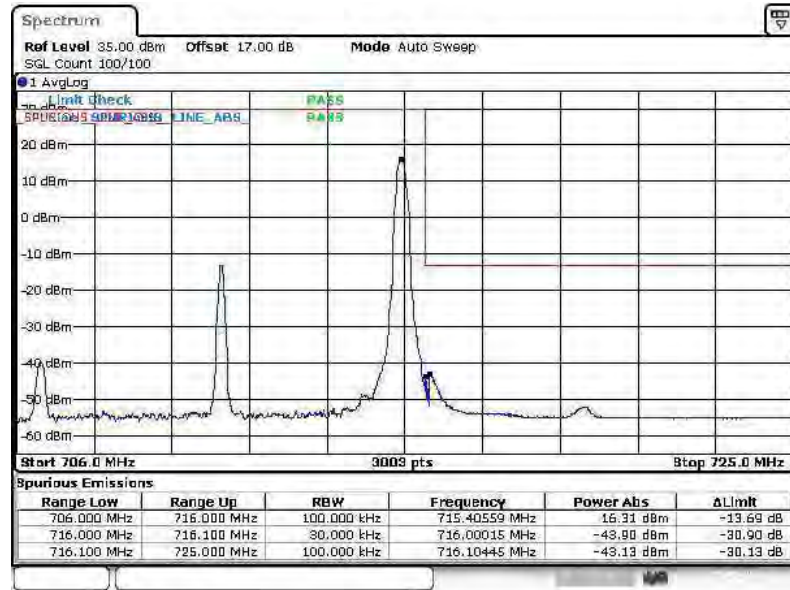

Higher Band Edge Plot for 16QAM-RB Size 1, RB Offset 49

Date: 9.AUG.2014 11:19:24