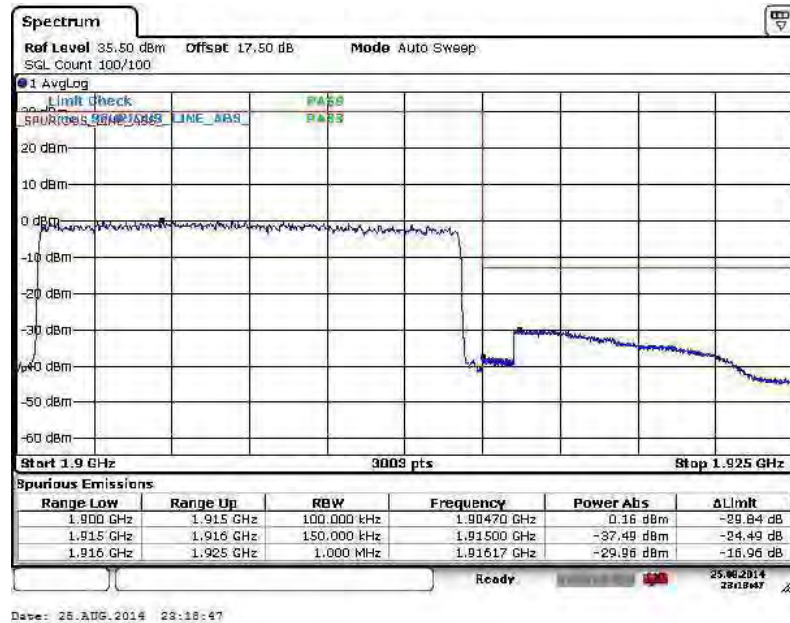

Band :	LTE Band 25	Band Width :	15MHz / 16QAM
---------------	-------------	---------------------	---------------

Lower Band Edge Plot for 16QAM-RB Size 1, RB Offset 0

Lower Band Edge Plot for 16QAM-RB Size 75, RB Offset 0

Higher Band Edge Plot for 16QAM-RB Size 1, RB Offset 74

Higher Band Edge Plot for 16QAM-RB Size 75, RB Offset 0

Band :	LTE Band 25	Band Width :	20MHz / QPSK
--------	-------------	--------------	--------------