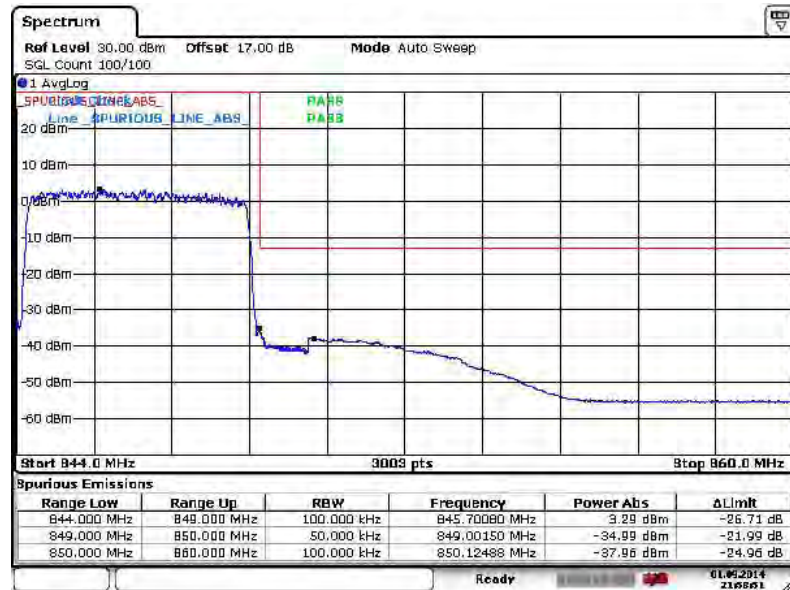

Band :	LTE Band 26	Band Width :	5MHz / 16QAM
---------------	-------------	---------------------	--------------

Lower Band Edge Plot for 16QAM-RB Size 1, RB Offset 0

Lower Band Edge Plot for 16QAM-RB Size 25, RB Offset 0

Higher Band Edge Plot for 16QAM-RB Size 1, RB Offset 24

Date: 1.3EP.2014 21:59:45

Higher Band Edge Plot for 16QAM-RB Size 25, RB Offset 0

Date: 1.3EP.2014 21:59:52

Band :	LTE Band 26	Band Width :	10MHz / QPSK
--------	-------------	--------------	--------------