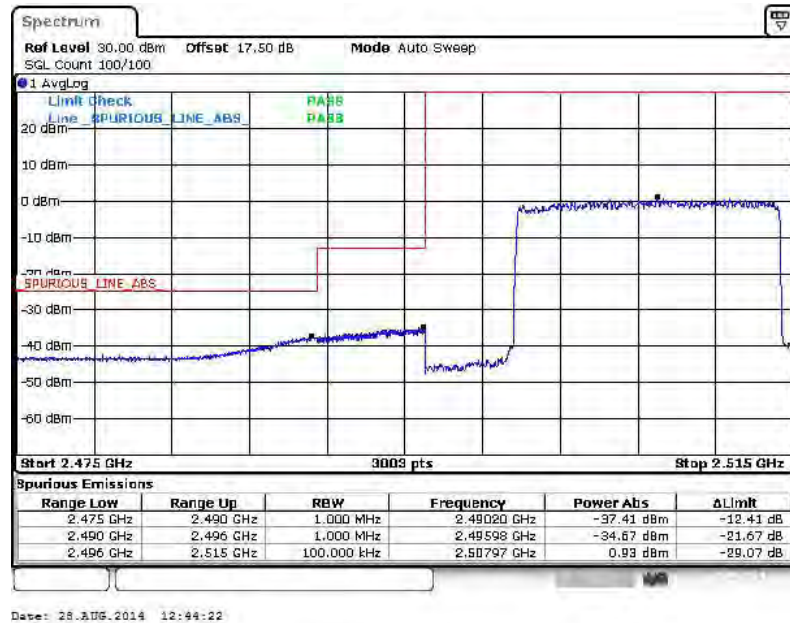

Lower Band Edge Plot for QPSK-RB Size 75, RB Offset 0