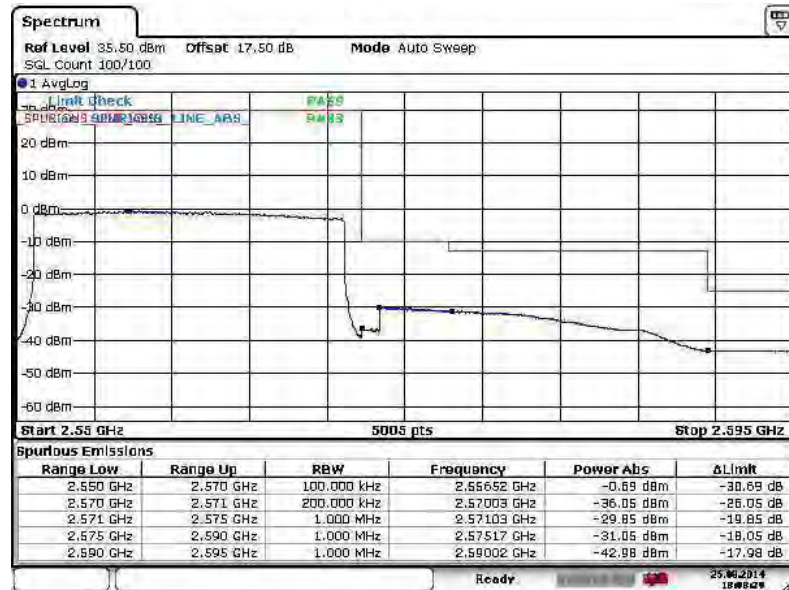

Band :	LTE Band 7	Band Width :	20MHz / 16QAM
--------	------------	--------------	---------------

Lower Band Edge Plot for 16QAM-RB Size 1, RB Offset 0

Lower Band Edge Plot for 16QAM-RB Size 100, RB Offset 0

Higher Band Edge Plot for 16QAM-RB Size 1, RB Offset 99

Date: 25.AUG.2014 18:20:51

Higher Band Edge Plot for 16QAM-RB Size 100, RB Offset 0

Date: 25.AUG.2014 18:08:29

Band :	LTE Band 12	Band Width :	1.4MHz / QPSK
--------	-------------	--------------	---------------