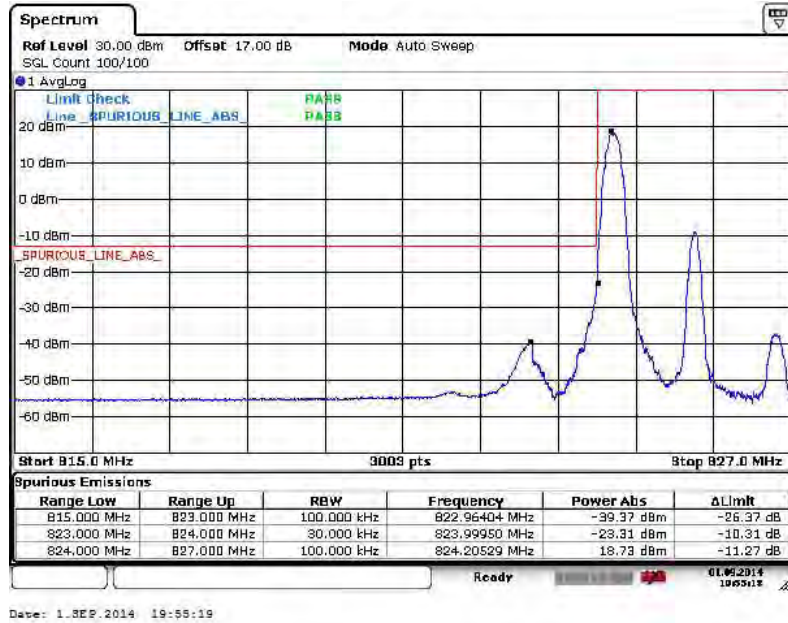

Band :	LTE Band 26	Band Width :	3MHz / QPSK

Lower Band Edge Plot for QPSK-RB Size 1, RB Offset 0