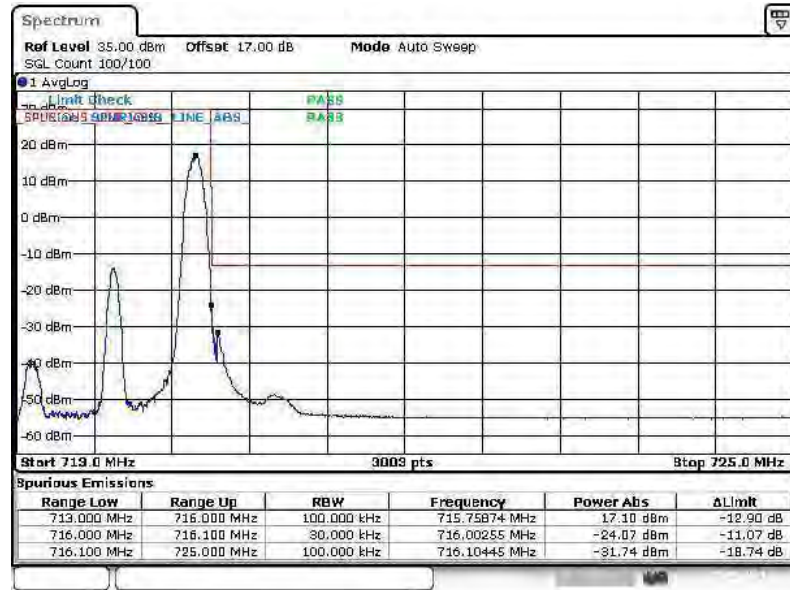

Higher Band Edge Plot for 16QAM-RB Size 1, RB Offset 14

Date: 9.AUG.2014 09:42:21