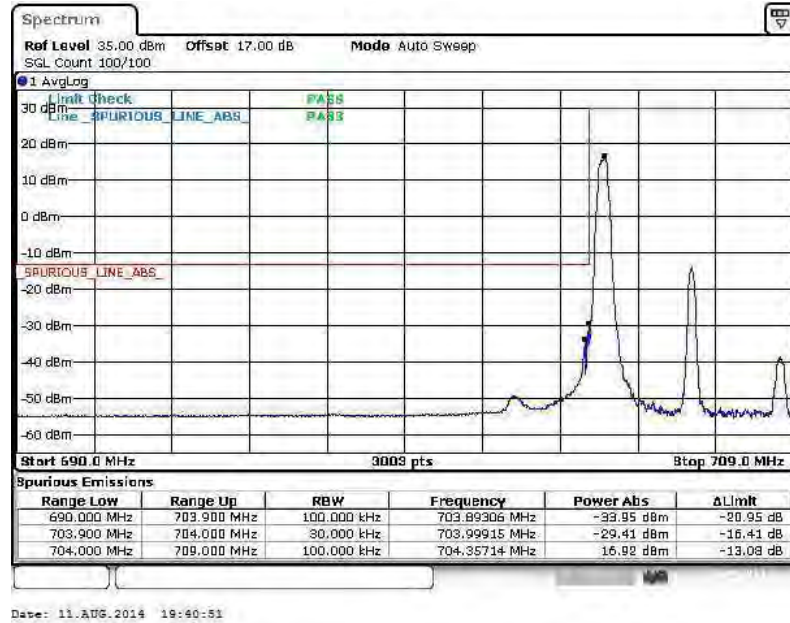

Band :	LTE Band 17	Band Width :	5MHz / 16QAM

Lower Band Edge Plot for 16QAM-RB Size 1, RB Offset 0