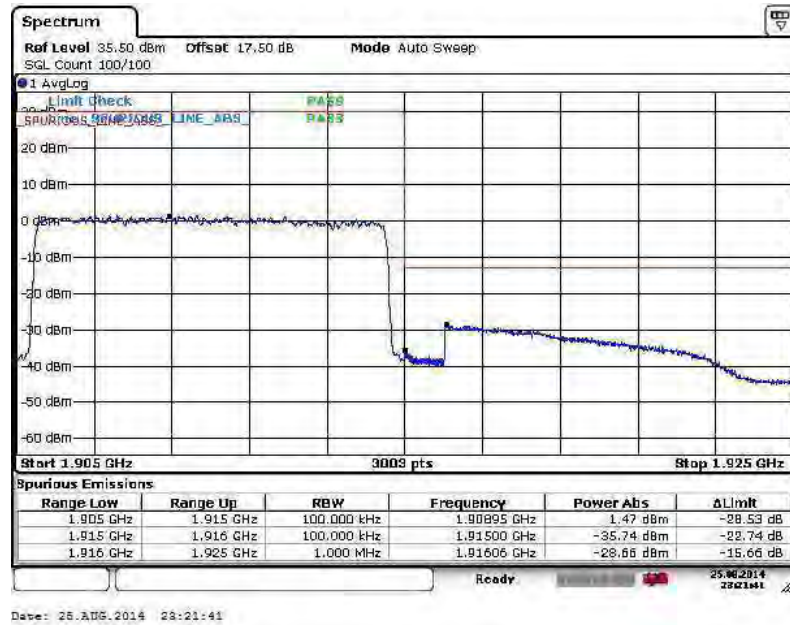

Band :	LTE Band 25	Band Width :	10MHz / 16QAM
--------	-------------	--------------	---------------

Lower Band Edge Plot for 16QAM-RB Size 1, RB Offset 0

Lower Band Edge Plot for 16QAM-RB Size 50, RB Offset 0

Higher Band Edge Plot for 16QAM-RB Size 1, RB Offset 49

Higher Band Edge Plot for 16QAM-RB Size 50, RB Offset 0

Band :	LTE Band 25	Band Width :	15MHz / QPSK
---------------	-------------	---------------------	--------------