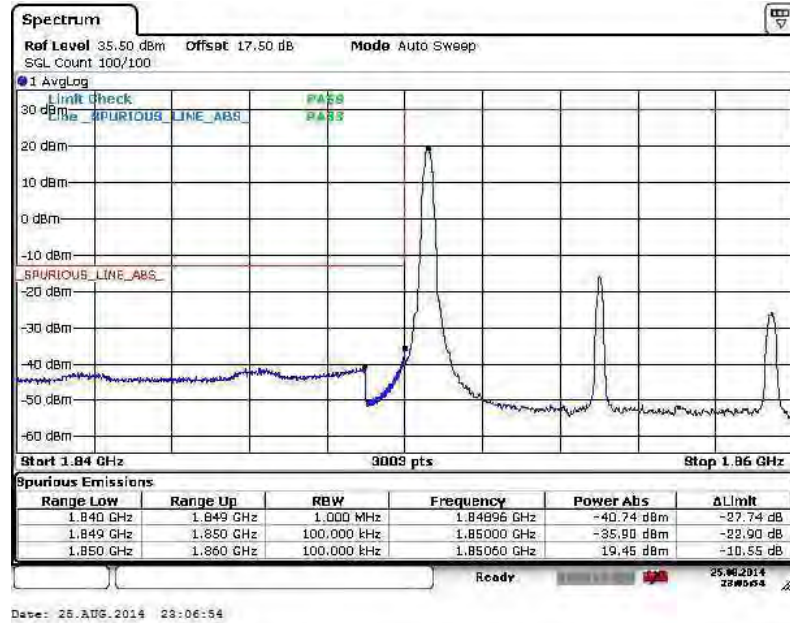

Band :	LTE Band 25	Band Width :	10MHz / QPSK

Lower Band Edge Plot for QPSK-RB Size 1, RB Offset 0