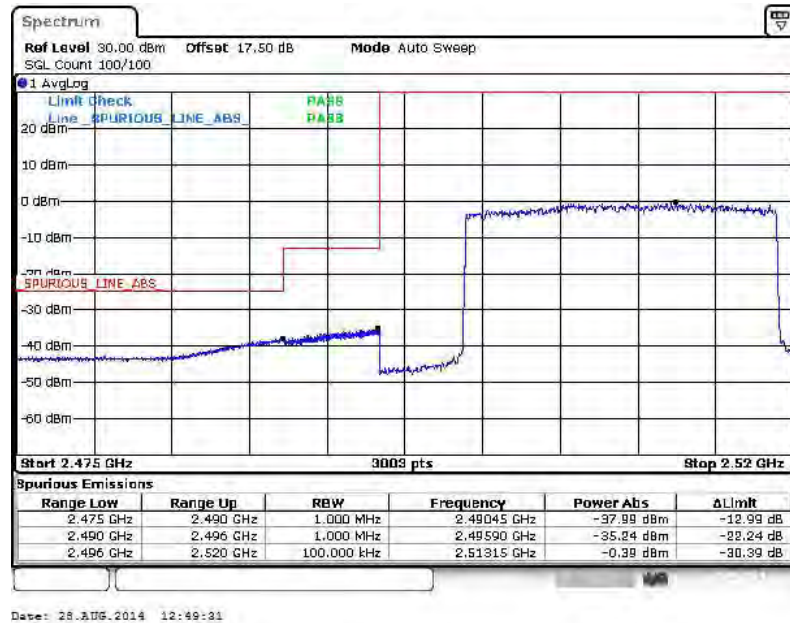

Lower Band Edge Plot for QPSK-RB Size 100, RB Offset 0