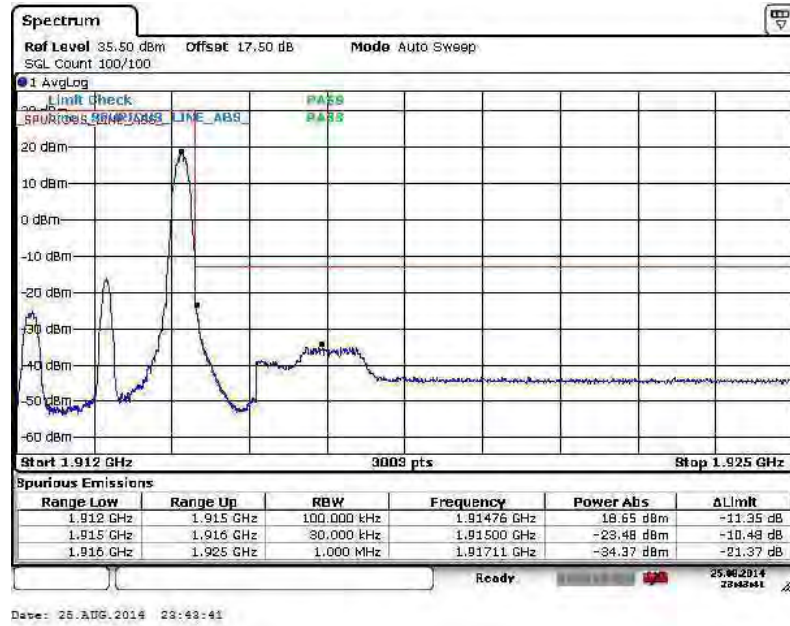

Higher Band Edge Plot for 16QAM -RB Size 1, RB Offset 14