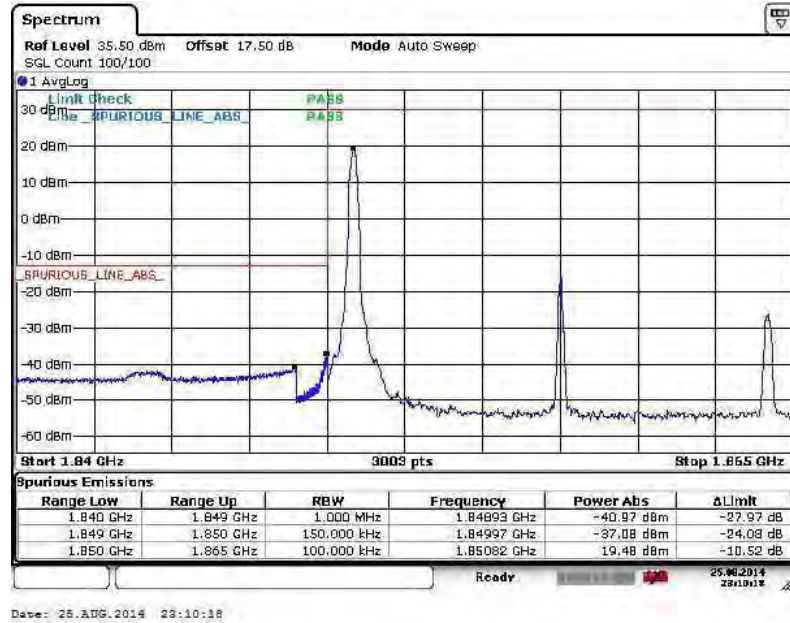

Band :	LTE Band 25	Band Width :	15MHz / QPSK

Lower Band Edge Plot for QPSK-RB Size 1, RB Offset 0