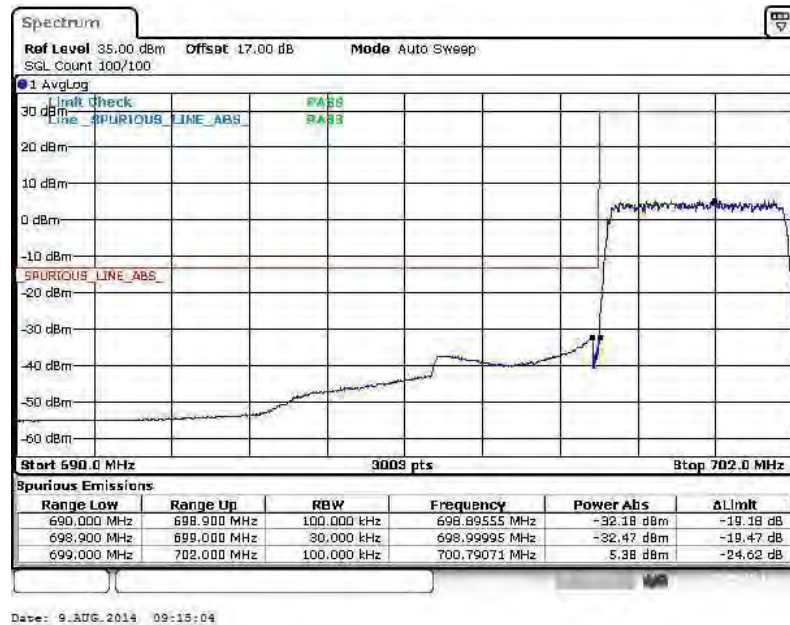

Lower Band Edge Plot for QPSK-RB Size 15, RB Offset 0