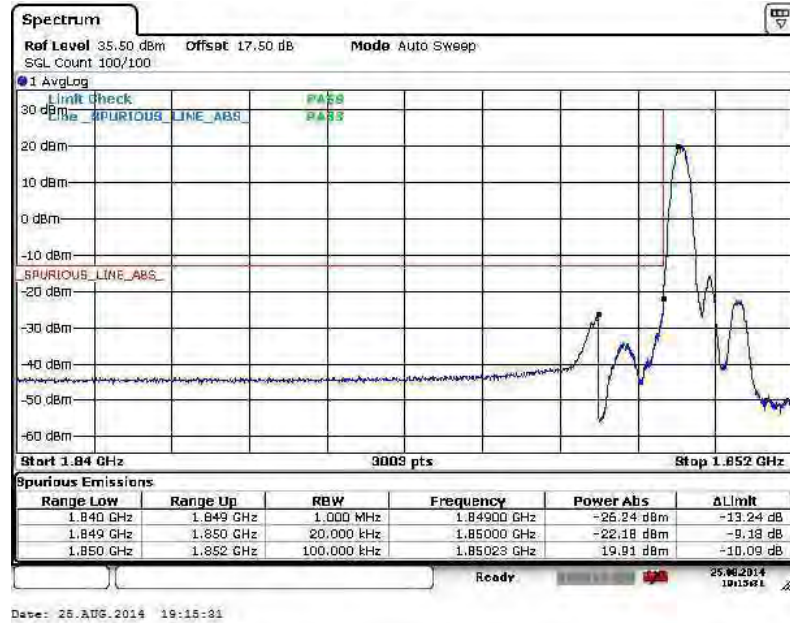

Band :	LTE Band 25	Band Width :	1.4MHz / QPSK

Lower Band Edge Plot for QPSK-RB Size 1, RB Offset 0