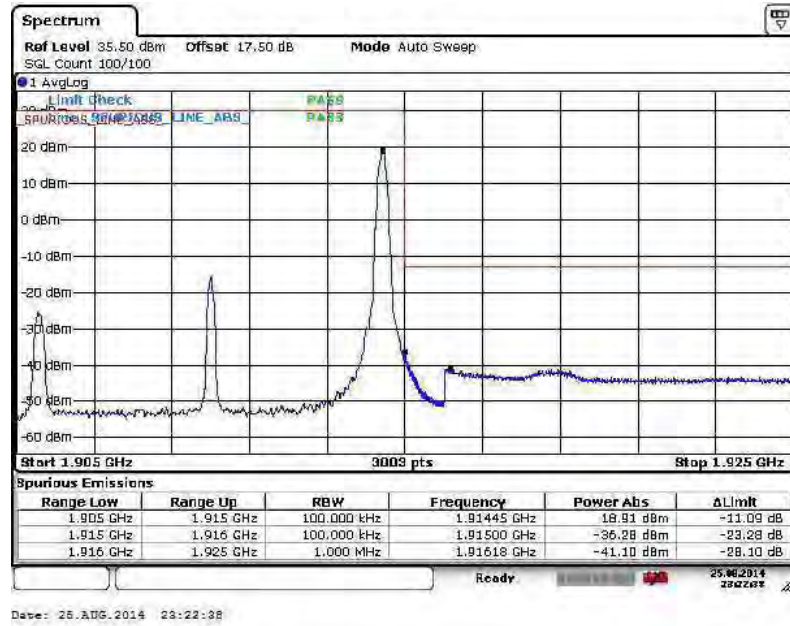

Lower Band Edge Plot for QPSK-RB Size 1, RB Offset 0

Lower Band Edge Plot for QPSK-RB Size 50, RB Offset 0

Higher Band Edge Plot for QPSK-RB Size 1, RB Offset 49

Higher Band Edge Plot for QPSK-RB Size 50, RB Offset 0