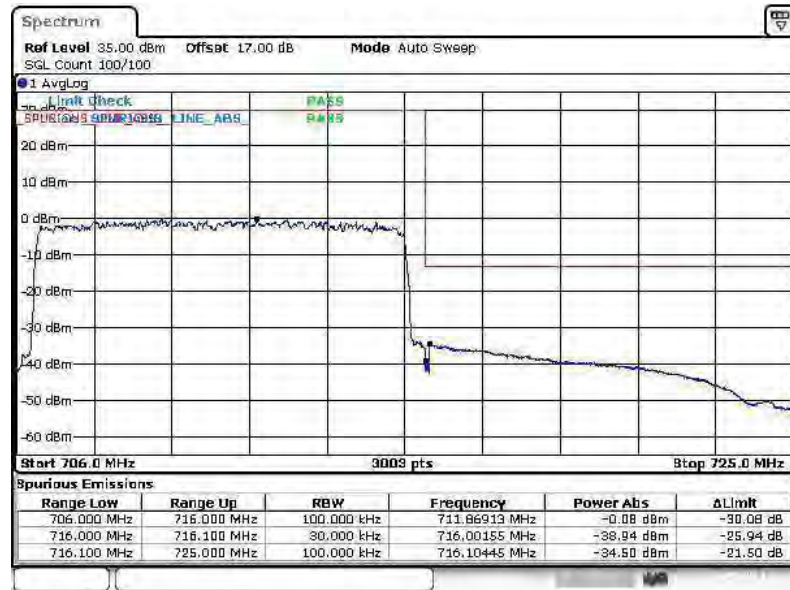

Higher Band Edge Plot for 16QAM-RB Size 50, RB Offset 0

Date: 11.AUG.2014 20:26:50