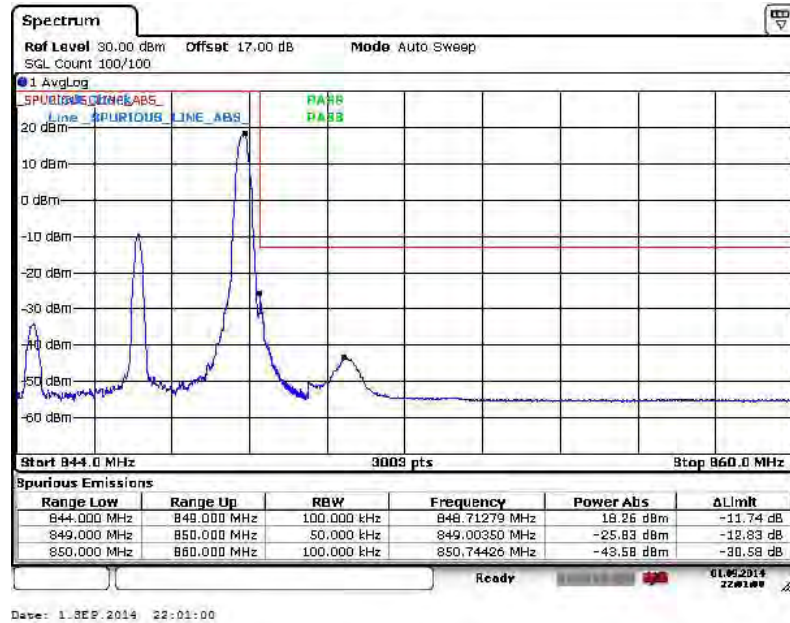

Lower Band Edge Plot for QPSK-RB Size 1, RB Offset 0

Lower Band Edge Plot for QPSK-RB Size 25, RB Offset 0

Higher Band Edge Plot for QPSK-RB Size 1, RB Offset 24

Higher Band Edge Plot for QPSK-RB Size 25, RB Offset 0

Band :	LTE Band 26	Band Width :	5MHz / 16QAM
---------------	-------------	---------------------	--------------

Lower Band Edge Plot for 16QAM-RB Size 1, RB Offset 0

Lower Band Edge Plot for 16QAM-RB Size 25, RB Offset 0