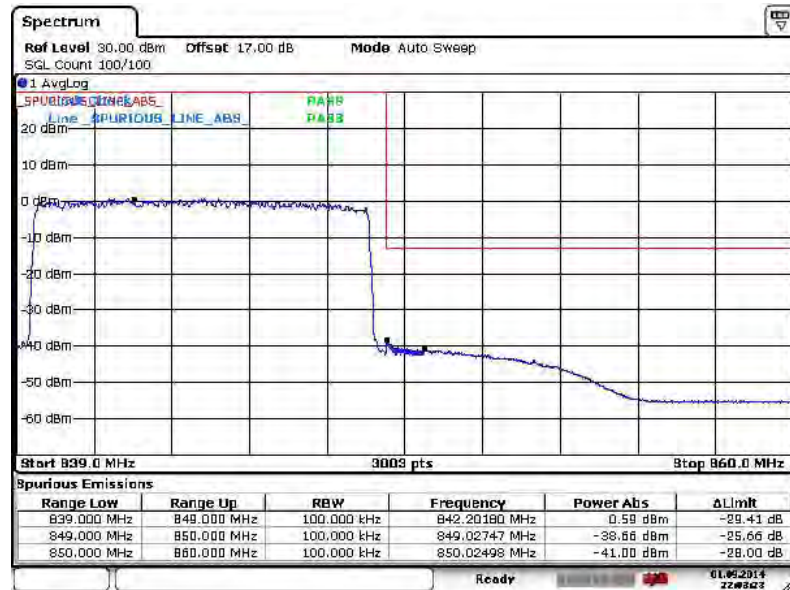

Higher Band Edge Plot for 16QAM-RB Size 1, RB Offset 24

Date: 1.3EP.2014 21:59:45

Higher Band Edge Plot for 16QAM-RB Size 25, RB Offset 0

Date: 1.3EP.2014 21:59:52

Band :	LTE Band 26	Band Width :	10MHz / QPSK
--------	-------------	--------------	--------------

Lower Band Edge Plot for QPSK-RB Size 1, RB Offset 0

Lower Band Edge Plot for QPSK-RB Size 50, RB Offset 0

Higher Band Edge Plot for QPSK-RB Size 1, RB Offset 49

Date: 1.0EP.2014 22:06:17

Higher Band Edge Plot for QPSK-RB Size 50, RB Offset 0

Date: 1.0EP.2014 22:08:24

Band :	LTE Band 26	Band Width :	10MHz / 16QAM
--------	-------------	--------------	---------------

Lower Band Edge Plot for 16QAM-RB Size 1, RB Offset 0

Lower Band Edge Plot for 16QAM-RB Size 50, RB Offset 0