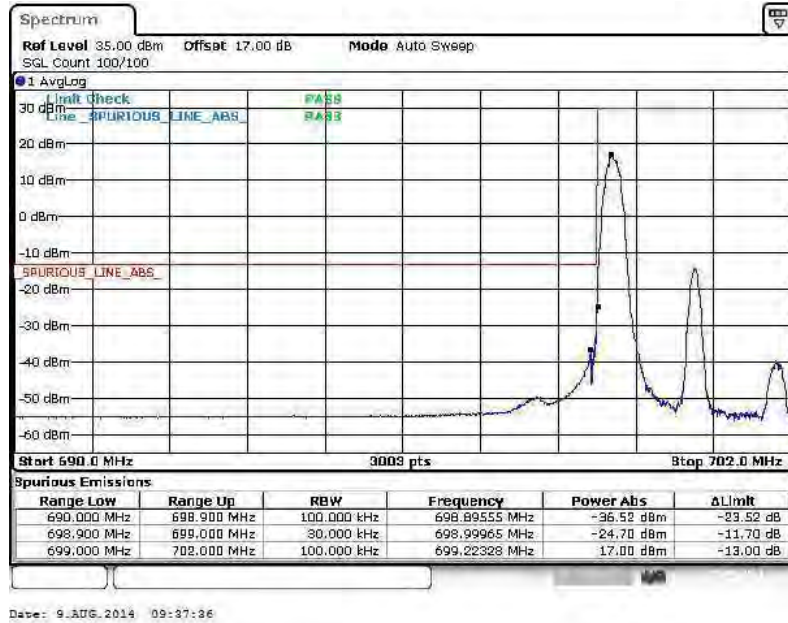

Band :	LTE Band 12	Band Width :	3MHz / 16QAM

Lower Band Edge Plot for 16QAM-RB Size 1, RB Offset 0