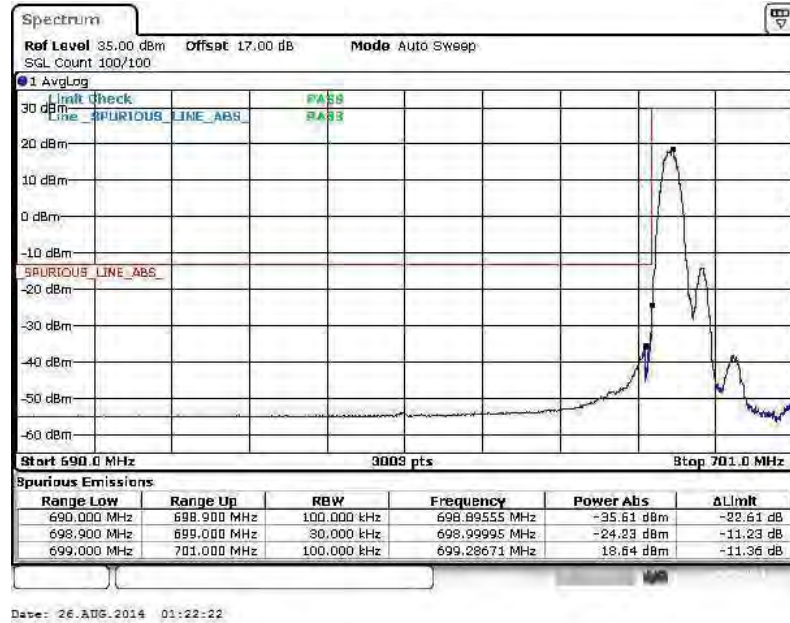

Band :	LTE Band 12	Band Width :	1.4MHz / QPSK

Lower Band Edge Plot for QPSK-RB Size 1, RB Offset 0