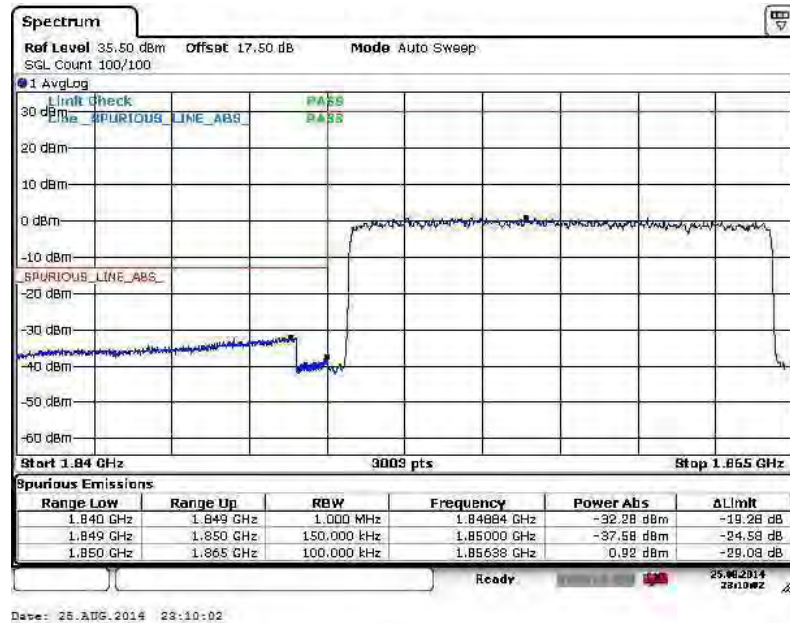

Lower Band Edge Plot for QPSK-RB Size 75, RB Offset 0