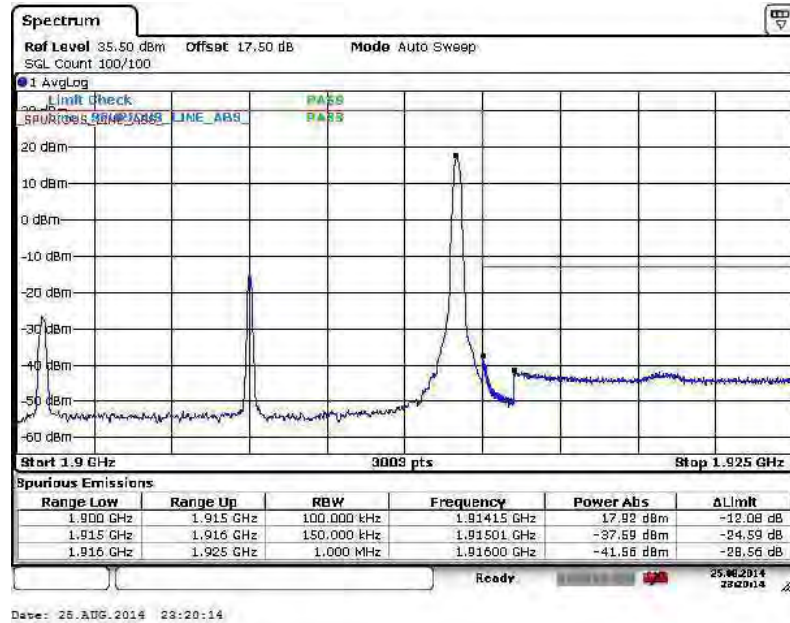

Higher Band Edge Plot for 16QAM-RB Size 1, RB Offset 74