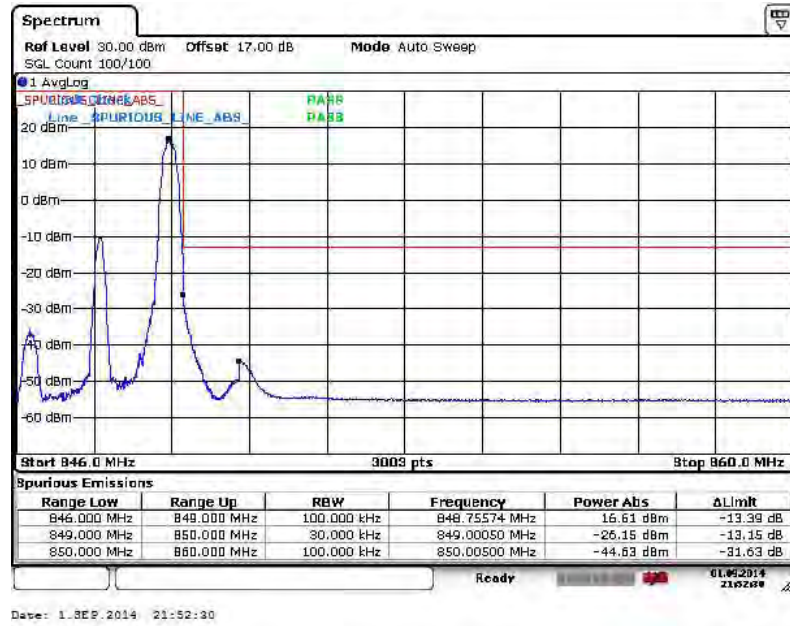

Date: 1.08.2014 21:48:44

Band :	LTE Band 26	Band Width :	3MHz / 16QAM
--------	-------------	--------------	--------------

Lower Band Edge Plot for 16QAM -RB Size 1, RB Offset 0

Lower Band Edge Plot for 16QAM -RB Size 15, RB Offset 0

Higher Band Edge Plot for 16QAM -RB Size 1, RB Offset 14

Higher Band Edge Plot for 16QAM -RB Size 15, RB Offset 0

Band :	LTE Band 26	Band Width :	5MHz / QPSK
--------	-------------	--------------	-------------