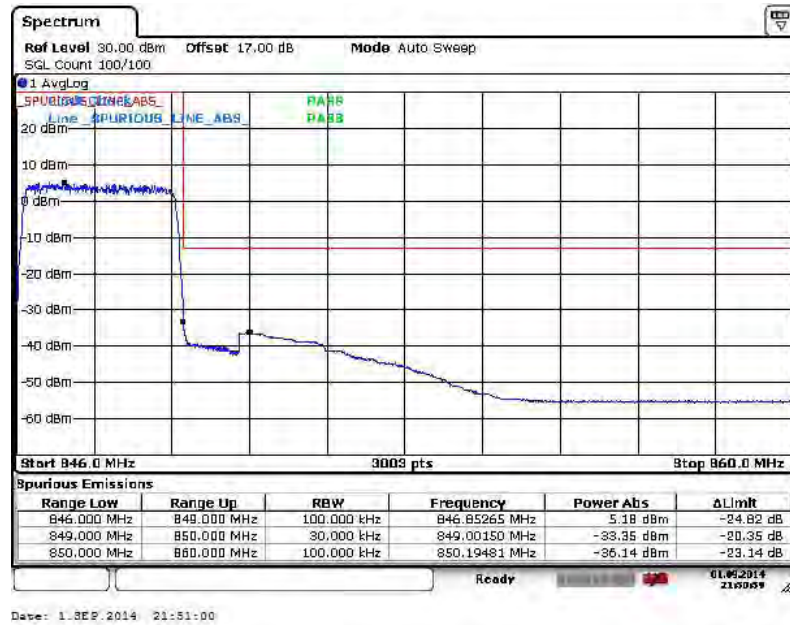

Date: 1.08.2014 21:48:44

Band :	LTE Band 26	Band Width :	3MHz / 16QAM
--------	-------------	--------------	--------------

Lower Band Edge Plot for 16QAM -RB Size 1, RB Offset 0

Lower Band Edge Plot for 16QAM -RB Size 15, RB Offset 0

Higher Band Edge Plot for 16QAM -RB Size 1, RB Offset 14

Higher Band Edge Plot for 16QAM -RB Size 15, RB Offset 0

Band :	LTE Band 26	Band Width :	5MHz / QPSK
--------	-------------	--------------	-------------