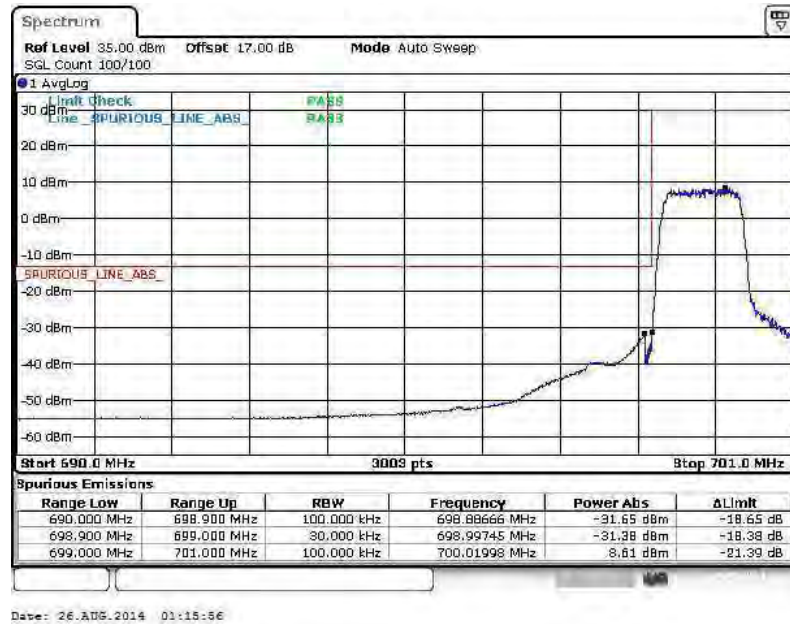

Date: 26.AUG.2014 01:27:12

Band :	LTE Band 12	Band Width :	1.4MHz / 16QAM
---------------	-------------	---------------------	----------------

Lower Band Edge Plot for 16QAM-RB Size 1, RB Offset 0

Lower Band Edge Plot for 16QAM-RB Size 6, RB Offset 0