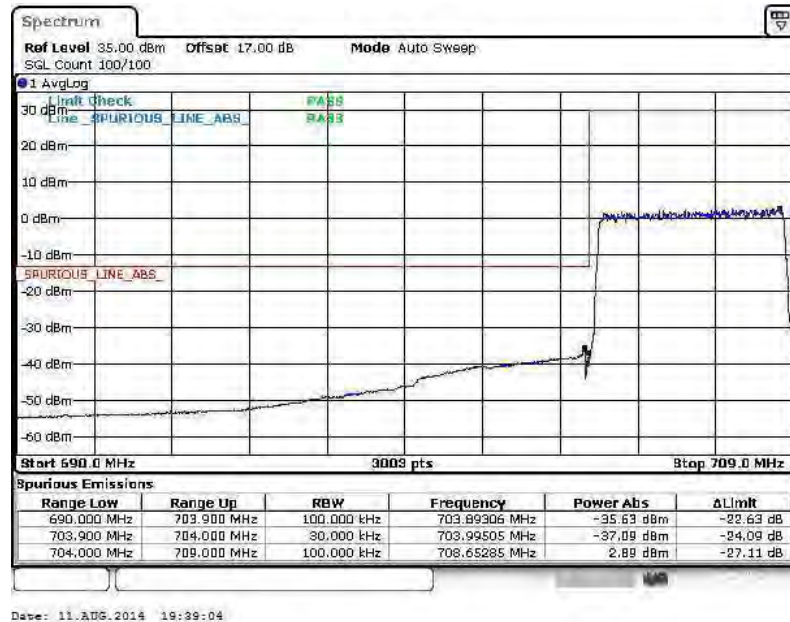

Date: 11.AUG.2014 19:24:20

Band :	LTE Band 17	Band Width :	5MHz / 16QAM
---------------	-------------	---------------------	--------------

Lower Band Edge Plot for 16QAM-RB Size 1, RB Offset 0

Lower Band Edge Plot for 16QAM-RB Size 25, RB Offset 0