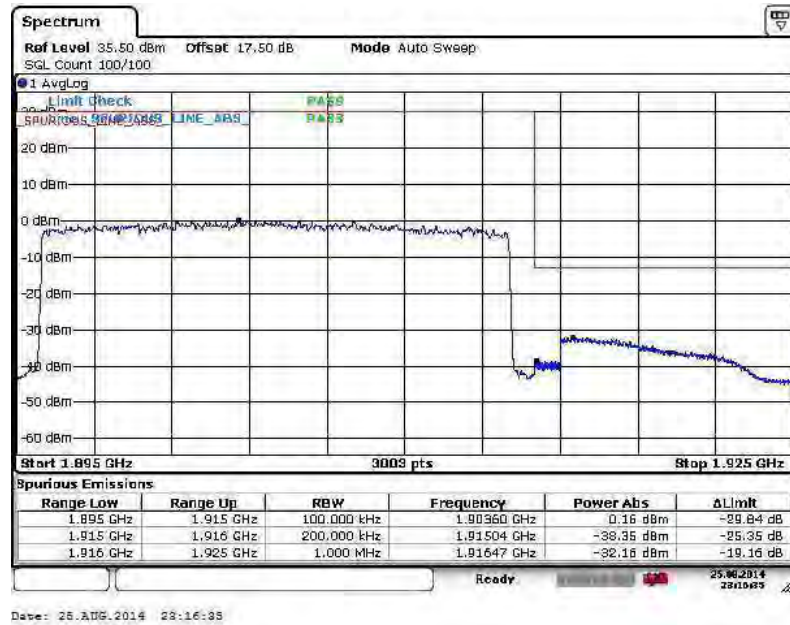

Lower Band Edge Plot for QPSK-RB Size 1, RB Offset 0

Lower Band Edge Plot for QPSK-RB Size 100, RB Offset 0

Higher Band Edge Plot for QPSK-RB Size 1, RB Offset 99

Higher Band Edge Plot for QPSK-RB Size 100, RB Offset 0

Band :	LTE Band 25	Band Width :	20MHz / 16QAM
--------	-------------	--------------	---------------

Lower Band Edge Plot for 16QAM-RB Size 1, RB Offset 0

Lower Band Edge Plot for 16QAM-RB Size 100, RB Offset 0