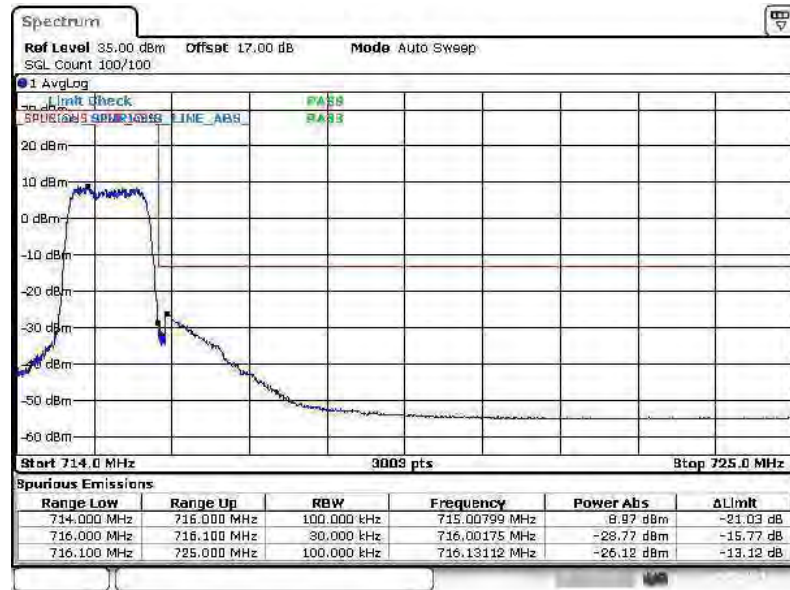

Higher Band Edge Plot for 16QAM-RB Size 6, RB Offset 0

Date: 26.AUG.2014 01:29:21