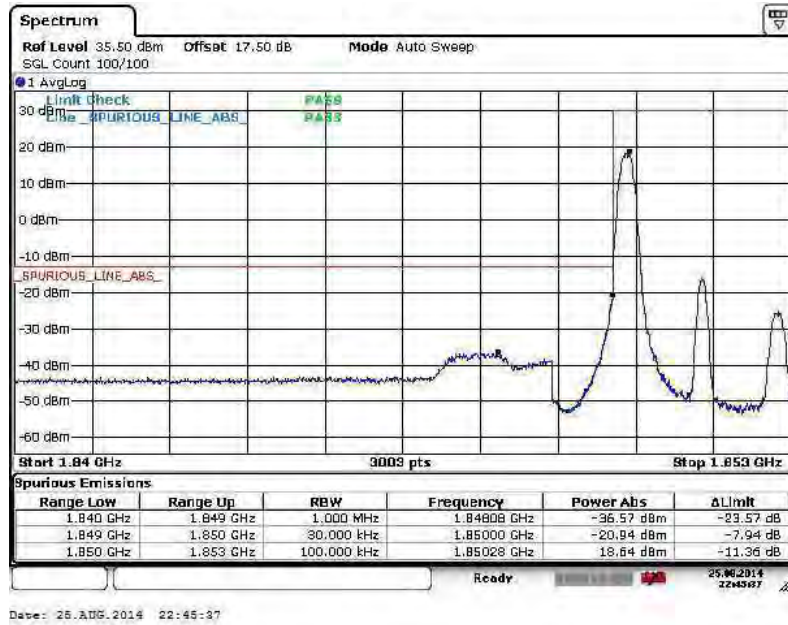

Band :	LTE Band 25	Band Width :	3MHz / 16QAM

Lower Band Edge Plot for 16QAM -RB Size 1, RB Offset 0