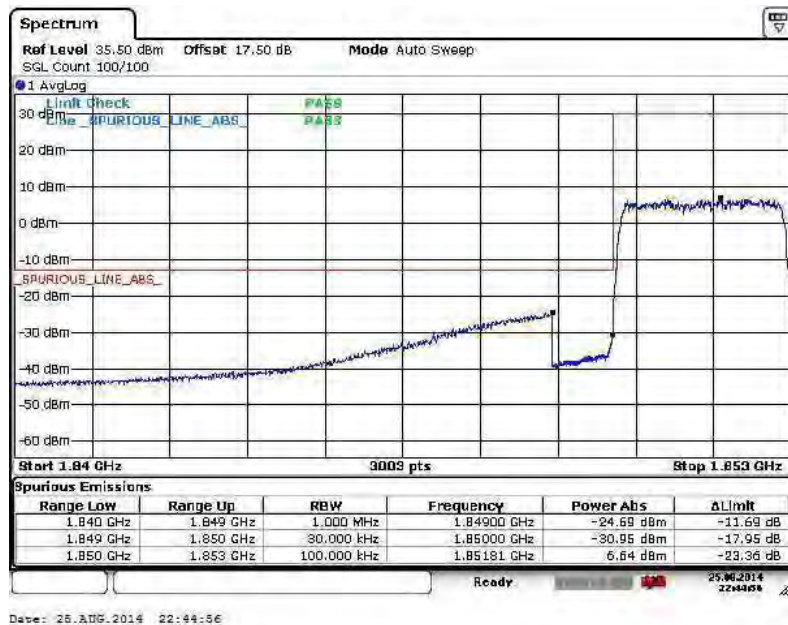

Lower Band Edge Plot for 16QAM -RB Size 15, RB Offset 0