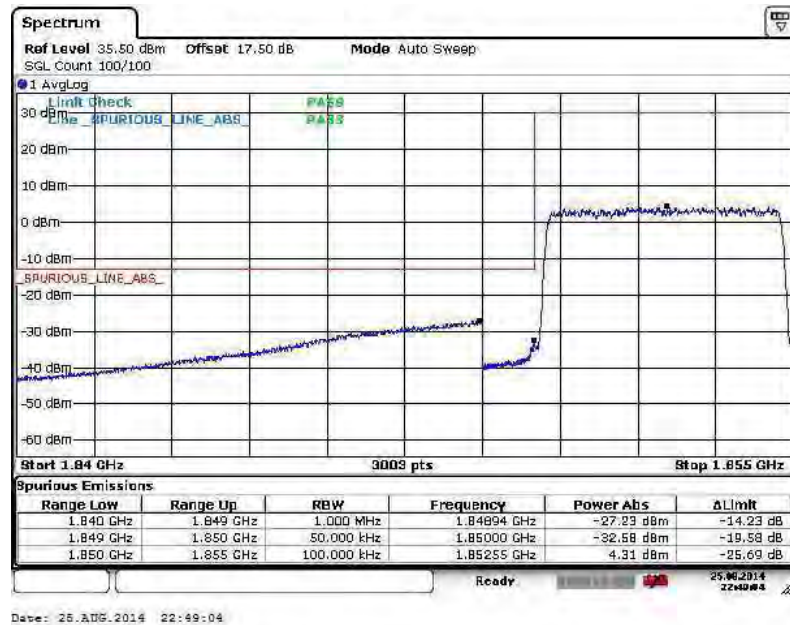

Lower Band Edge Plot for 16QAM-RB Size 25, RB Offset 0