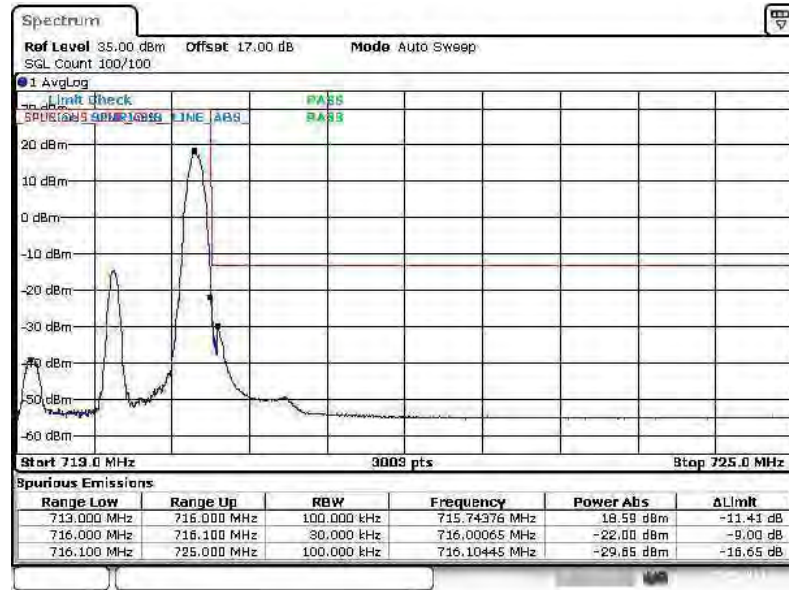

Lower Band Edge Plot for QPSK-RB Size 1, RB Offset 0

Lower Band Edge Plot for QPSK-RB Size 15, RB Offset 0

Higher Band Edge Plot for QPSK-RB Size 1, RB Offset 14

Date: 9.AUG.2014 09:40:42

Higher Band Edge Plot for QPSK-RB Size 15, RB Offset 0