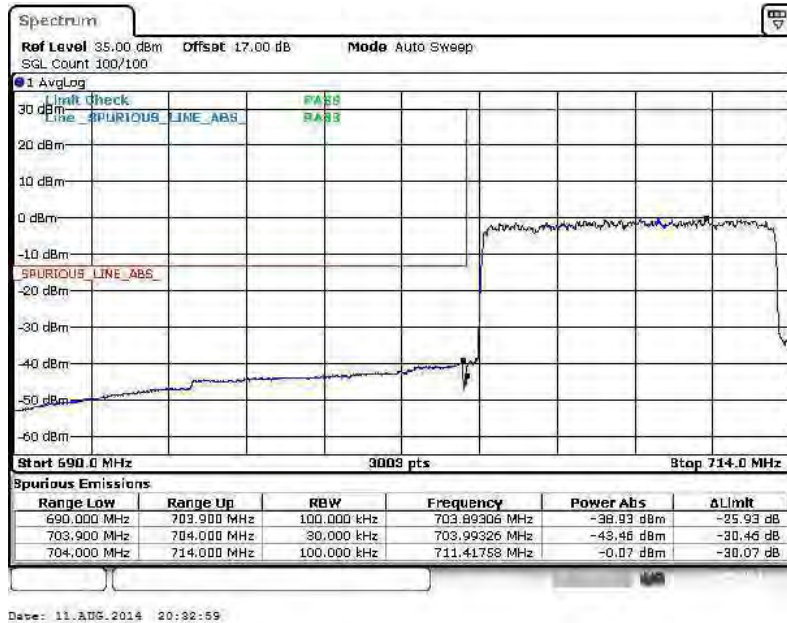

Lower Band Edge Plot for 16QAM-RB Size 50, RB Offset 0