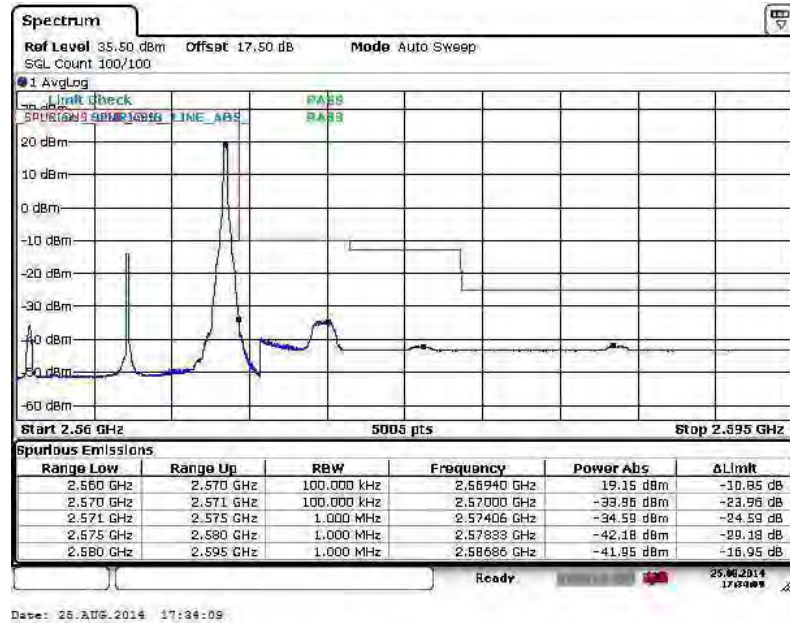

Higher Band Edge Plot for 16QAM-RB Size 1, RB Offset 49

Higher Band Edge Plot for 16QAM-RB Size 50, RB Offset 0

Band :	LTE Band 7	Band Width :	15MHz / QPSK
--------	------------	--------------	--------------