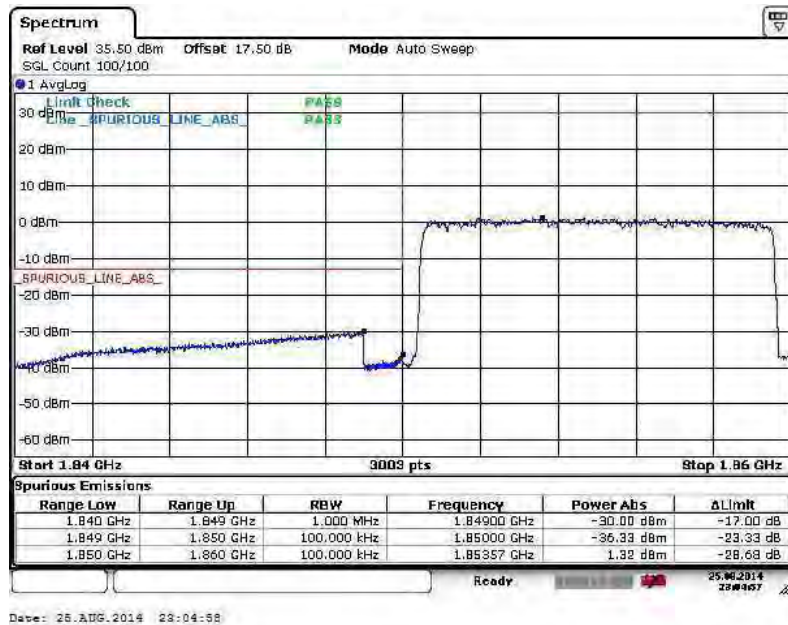

Lower Band Edge Plot for QPSK-RB Size 1, RB Offset 0

Lower Band Edge Plot for QPSK-RB Size 50, RB Offset 0

Higher Band Edge Plot for QPSK-RB Size 1, RB Offset 49

Higher Band Edge Plot for QPSK-RB Size 50, RB Offset 0

Band :	LTE Band 25	Band Width :	10MHz / 16QAM
--------	-------------	--------------	---------------

Lower Band Edge Plot for 16QAM-RB Size 1, RB Offset 0

Lower Band Edge Plot for 16QAM-RB Size 50, RB Offset 0