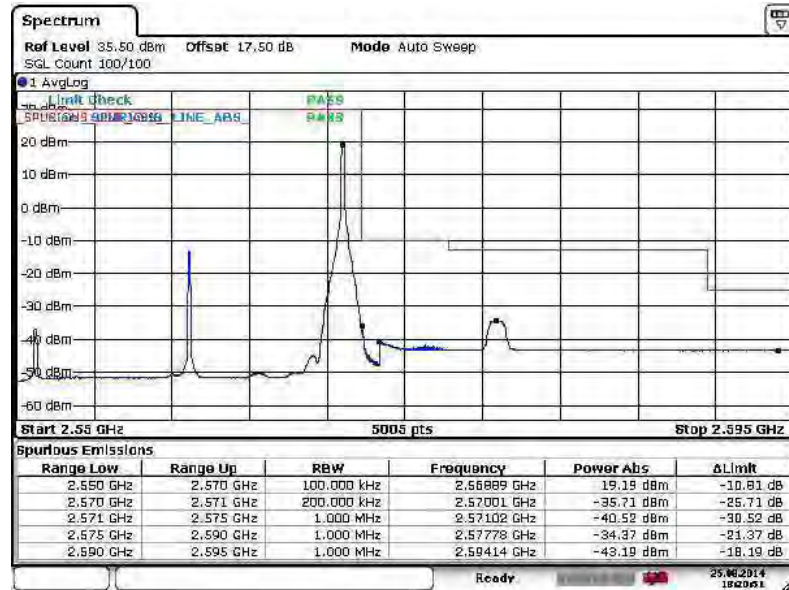

Higher Band Edge Plot for 16QAM-RB Size 1, RB Offset 99

Date: 25.AUG.2014 18:20:51