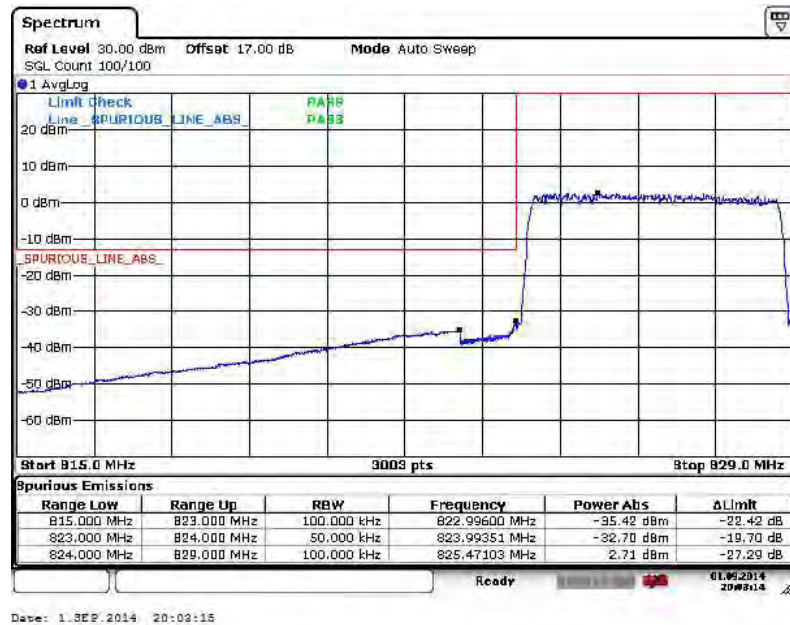

Higher Band Edge Plot for 16QAM -RB Size 1, RB Offset 14

Higher Band Edge Plot for 16QAM -RB Size 15, RB Offset 0

Band :	LTE Band 26	Band Width :	5MHz / QPSK
--------	-------------	--------------	-------------

Lower Band Edge Plot for QPSK-RB Size 1, RB Offset 0

Lower Band Edge Plot for QPSK-RB Size 25, RB Offset 0

Higher Band Edge Plot for QPSK-RB Size 1, RB Offset 24

Higher Band Edge Plot for QPSK-RB Size 25, RB Offset 0

Band :	LTE Band 26	Band Width :	5MHz / 16QAM
---------------	-------------	---------------------	--------------

Lower Band Edge Plot for 16QAM-RB Size 1, RB Offset 0

Lower Band Edge Plot for 16QAM-RB Size 25, RB Offset 0