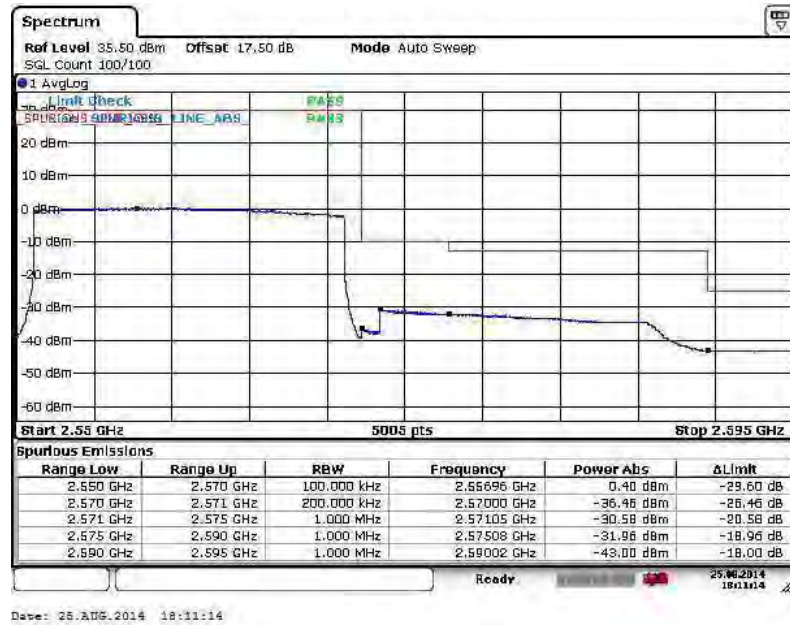

Higher Band Edge Plot for 16QAM-RB Size 1, RB Offset 74

Higher Band Edge Plot for 16QAM-RB Size 75, RB Offset 0

Band :	LTE Band 7	Band Width :	20MHz / QPSK
--------	------------	--------------	--------------

Lower Band Edge Plot for QPSK-RB Size 1, RB Offset 0

Lower Band Edge Plot for QPSK-RB Size 100, RB Offset 0

Higher Band Edge Plot for QPSK-RB Size 1, RB Offset 99

Higher Band Edge Plot for QPSK-RB Size 100, RB Offset 0

Band :	LTE Band 7	Band Width :	20MHz / 16QAM
--------	------------	--------------	---------------

Lower Band Edge Plot for 16QAM-RB Size 1, RB Offset 0

Lower Band Edge Plot for 16QAM-RB Size 100, RB Offset 0