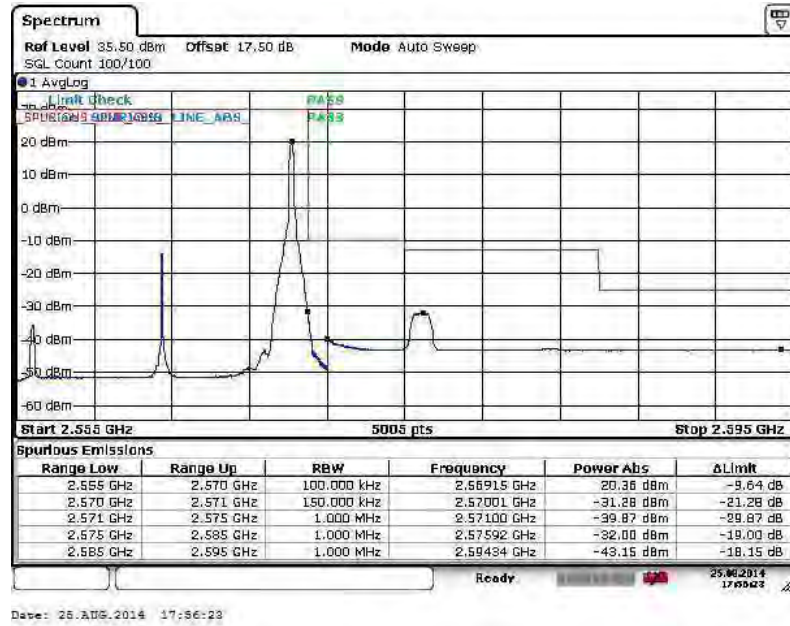

Lower Band Edge Plot for QPSK-RB Size 1, RB Offset 0

Lower Band Edge Plot for QPSK-RB Size 75, RB Offset 0

Higher Band Edge Plot for QPSK-RB Size 1, RB Offset 74

Higher Band Edge Plot for QPSK-RB Size 75, RB Offset 0