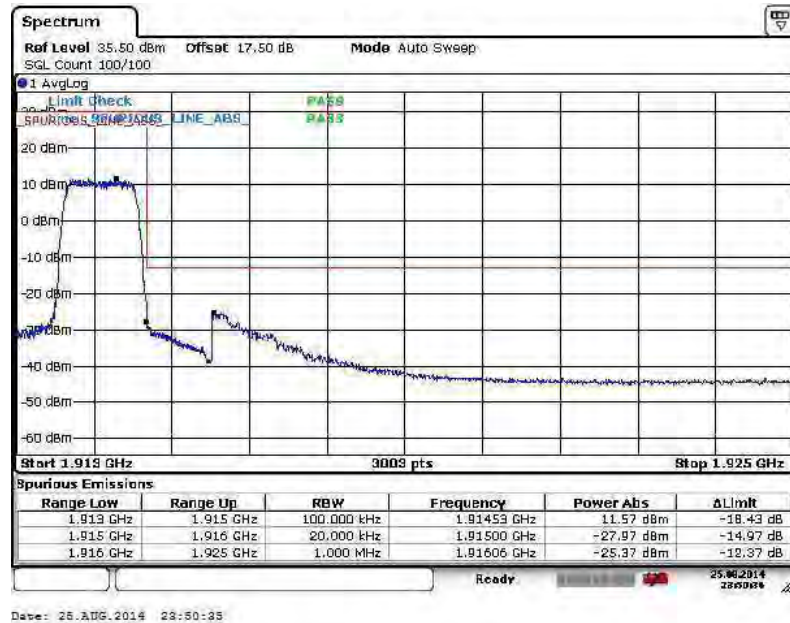

Higher Band Edge Plot for 16QAM-RB Size 1, RB Offset 49

Date: 11.AUG.2014 20:41:24

Higher Band Edge Plot for 16QAM-RB Size 50, RB Offset 0

Date: 11.AUG.2014 20:26:50

Band :	LTE Band 25	Band Width :	1.4MHz / QPSK
---------------	-------------	---------------------	---------------

Lower Band Edge Plot for QPSK-RB Size 1, RB Offset 0

Lower Band Edge Plot for QPSK-RB Size 6, RB Offset 0

Higher Band Edge Plot for QPSK-RB Size 1, RB Offset 5

Higher Band Edge Plot for QPSK-RB Size 6, RB Offset 0

Band :	LTE Band 25	Band Width :	1.4MHz / 16QAM
---------------	-------------	---------------------	----------------

Lower Band Edge Plot for 16QAM -RB Size 1, RB Offset 0

Lower Band Edge Plot for 16QAM -RB Size 6, RB Offset 0