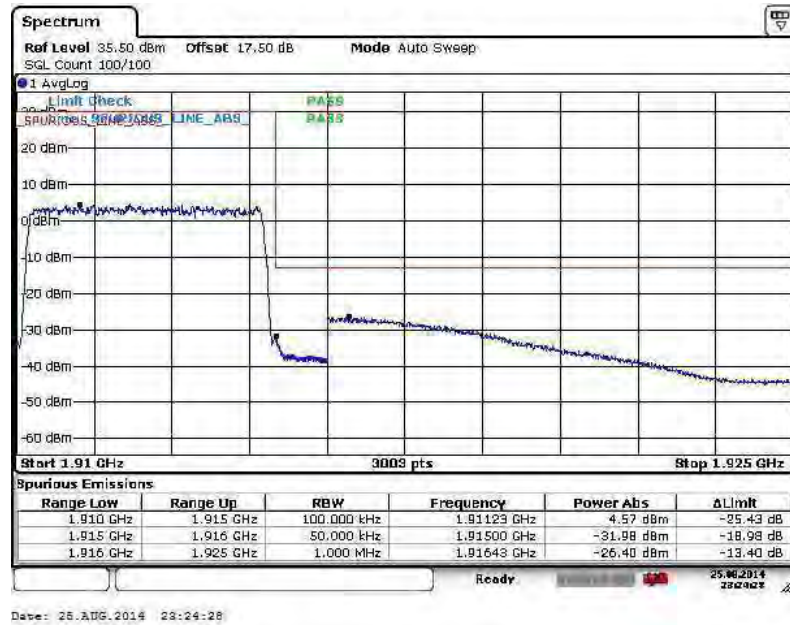

Band :	LTE Band 25	Band Width :	5MHz / 16QAM
---------------	-------------	---------------------	--------------

Lower Band Edge Plot for 16QAM-RB Size 1, RB Offset 0

Lower Band Edge Plot for 16QAM-RB Size 25, RB Offset 0

Higher Band Edge Plot for 16QAM-RB Size 1, RB Offset 24

Higher Band Edge Plot for 16QAM-RB Size 25, RB Offset 0

Band :	LTE Band 25	Band Width :	10MHz / QPSK
--------	-------------	--------------	--------------