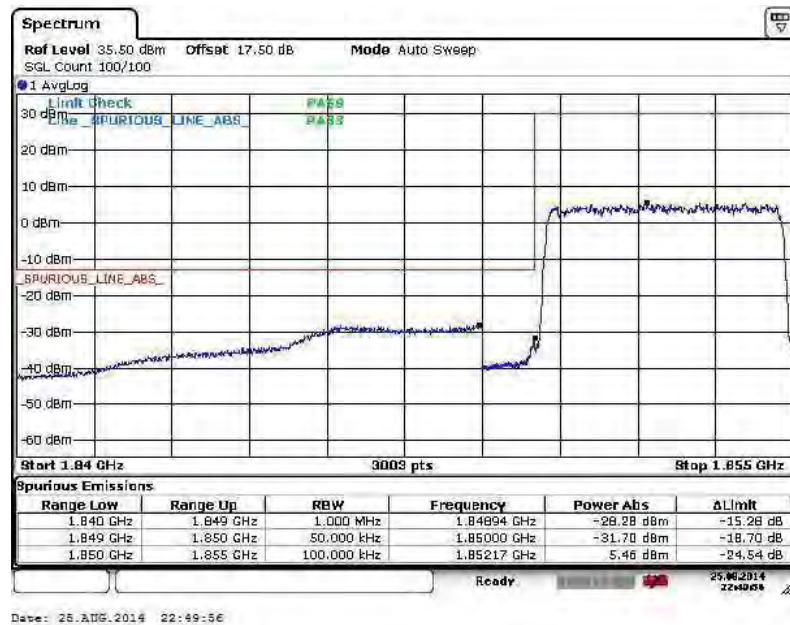

Lower Band Edge Plot for QPSK-RB Size 25, RB Offset 0