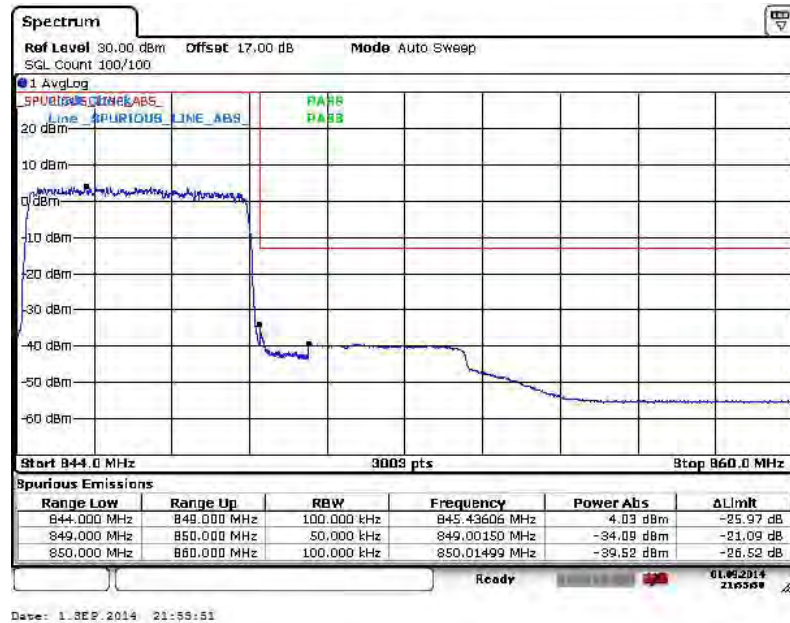

Higher Band Edge Plot for 16QAM -RB Size 1, RB Offset 14

Higher Band Edge Plot for 16QAM -RB Size 15, RB Offset 0

Band :	LTE Band 26	Band Width :	5MHz / QPSK
--------	-------------	--------------	-------------

Lower Band Edge Plot for QPSK-RB Size 1, RB Offset 0

Lower Band Edge Plot for QPSK-RB Size 25, RB Offset 0

Higher Band Edge Plot for QPSK-RB Size 1, RB Offset 24

Higher Band Edge Plot for QPSK-RB Size 25, RB Offset 0

Band :	LTE Band 26	Band Width :	5MHz / 16QAM
---------------	-------------	---------------------	--------------

Lower Band Edge Plot for 16QAM-RB Size 1, RB Offset 0

Lower Band Edge Plot for 16QAM-RB Size 25, RB Offset 0