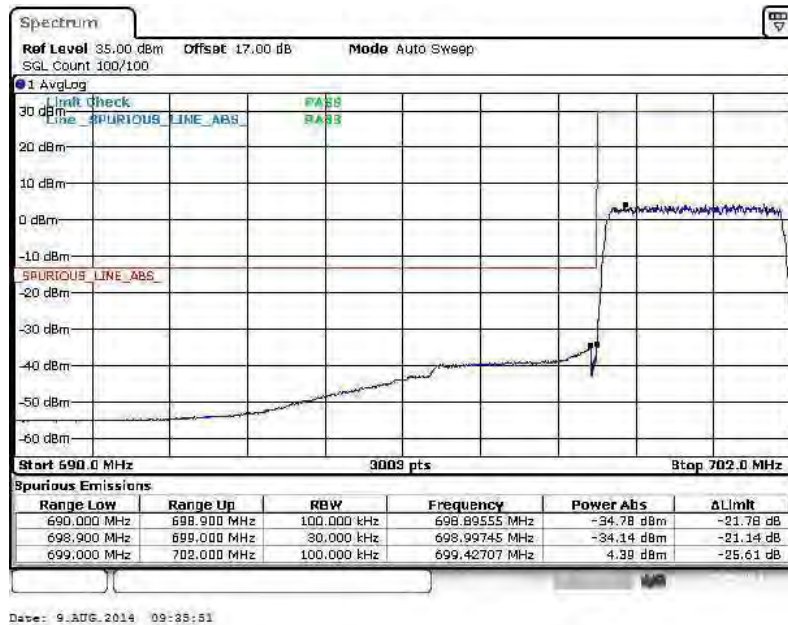

Date: 9.AUG.2014 09:28:11

Band :	LTE Band 12	Band Width :	3MHz / 16QAM
--------	-------------	--------------	--------------

Lower Band Edge Plot for 16QAM-RB Size 1, RB Offset 0

Lower Band Edge Plot for 16QAM-RB Size 15, RB Offset 0

Higher Band Edge Plot for 16QAM-RB Size 1, RB Offset 14

Date: 9.AUG.2014 09:42:21

Higher Band Edge Plot for 16QAM-RB Size 15, RB Offset 0

Date: 9.AUG.2014 09:27:24

Band :	LTE Band 12	Band Width :	5MHz / QPSK
---------------	-------------	---------------------	-------------