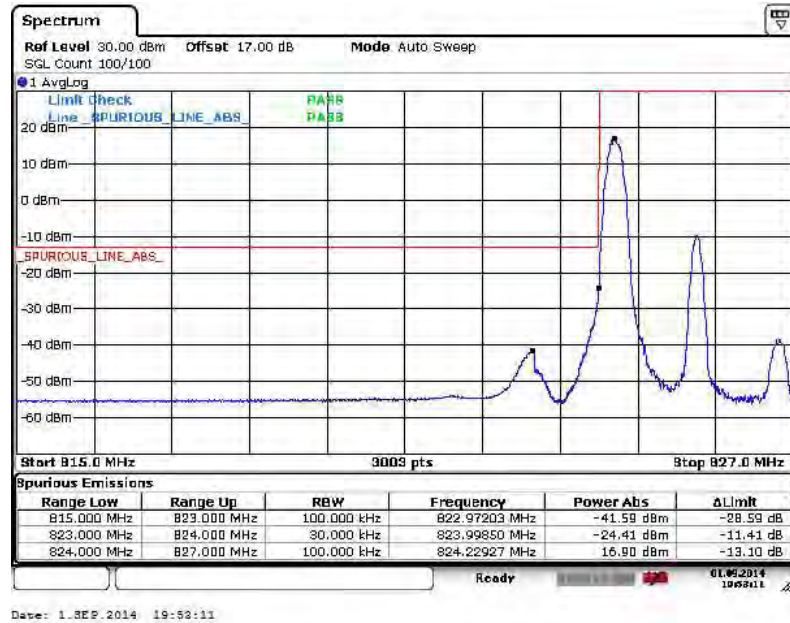

Lower Band Edge Plot for QPSK-RB Size 1, RB Offset 0

Lower Band Edge Plot for QPSK-RB Size 15, RB Offset 0

Higher Band Edge Plot for QPSK-RB Size 1, RB Offset 14

Date: 1.08.2014 21:52:40

Higher Band Edge Plot for QPSK-RB Size 15, RB Offset 0

Date: 1.08.2014 21:48:44

Band :	LTE Band 26	Band Width :	3MHz / 16QAM
--------	-------------	--------------	--------------

Lower Band Edge Plot for 16QAM -RB Size 1, RB Offset 0

Lower Band Edge Plot for 16QAM -RB Size 15, RB Offset 0