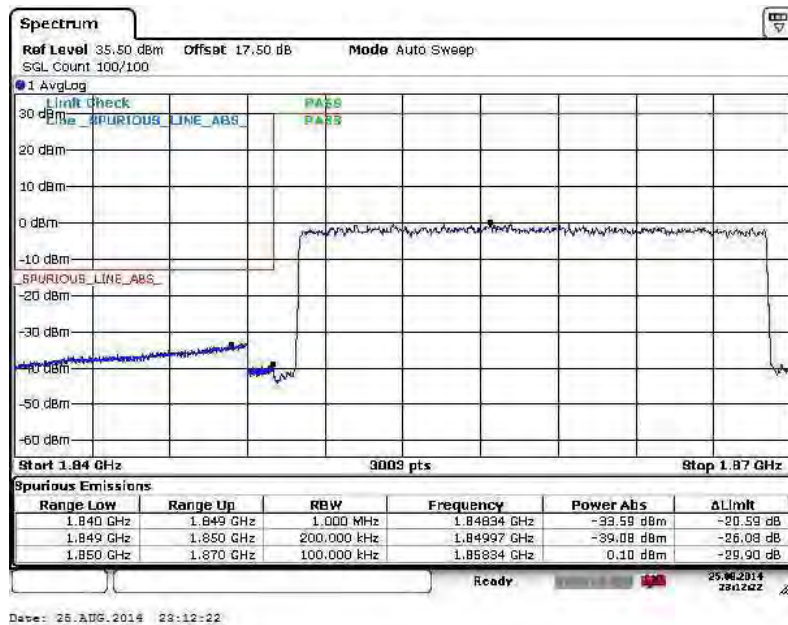

Higher Band Edge Plot for 16QAM-RB Size 1, RB Offset 74

Higher Band Edge Plot for 16QAM-RB Size 75, RB Offset 0

Band :	LTE Band 25	Band Width :	20MHz / QPSK
--------	-------------	--------------	--------------

Lower Band Edge Plot for QPSK-RB Size 1, RB Offset 0

Lower Band Edge Plot for QPSK-RB Size 100, RB Offset 0

Higher Band Edge Plot for QPSK-RB Size 1, RB Offset 99

Higher Band Edge Plot for QPSK-RB Size 100, RB Offset 0