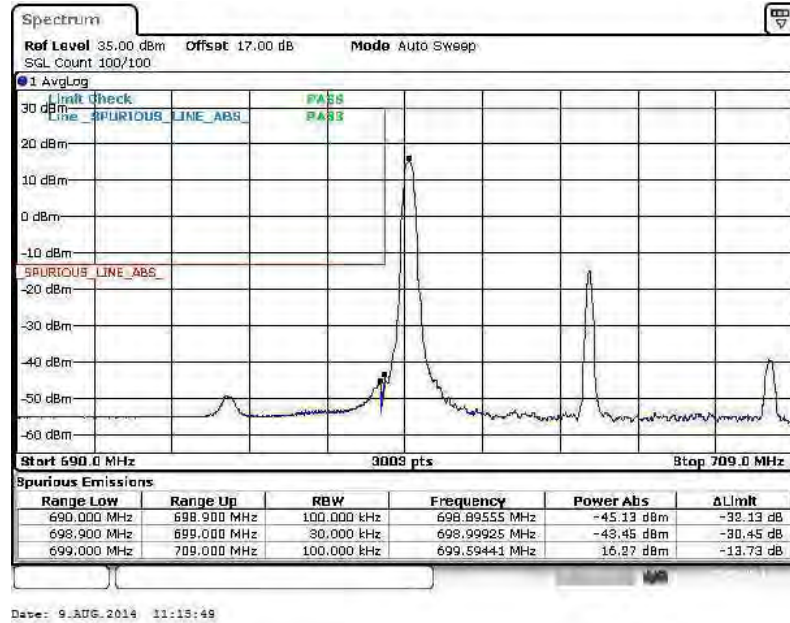

Band :	LTE Band 12	Band Width :	10MHz / 16QAM

Lower Band Edge Plot for 16QAM-RB Size 1, RB Offset 0