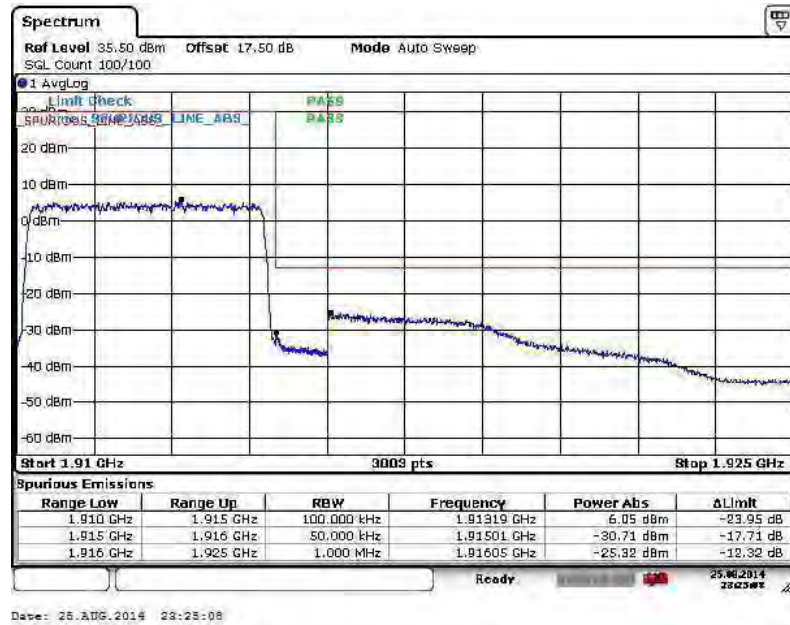

Lower Band Edge Plot for QPSK-RB Size 1, RB Offset 0

Lower Band Edge Plot for QPSK-RB Size 25, RB Offset 0

Higher Band Edge Plot for QPSK-RB Size 1, RB Offset 24

Higher Band Edge Plot for QPSK-RB Size 25, RB Offset 0

Band :	LTE Band 25	Band Width :	5MHz / 16QAM
---------------	-------------	---------------------	--------------

Lower Band Edge Plot for 16QAM-RB Size 1, RB Offset 0

Lower Band Edge Plot for 16QAM-RB Size 25, RB Offset 0