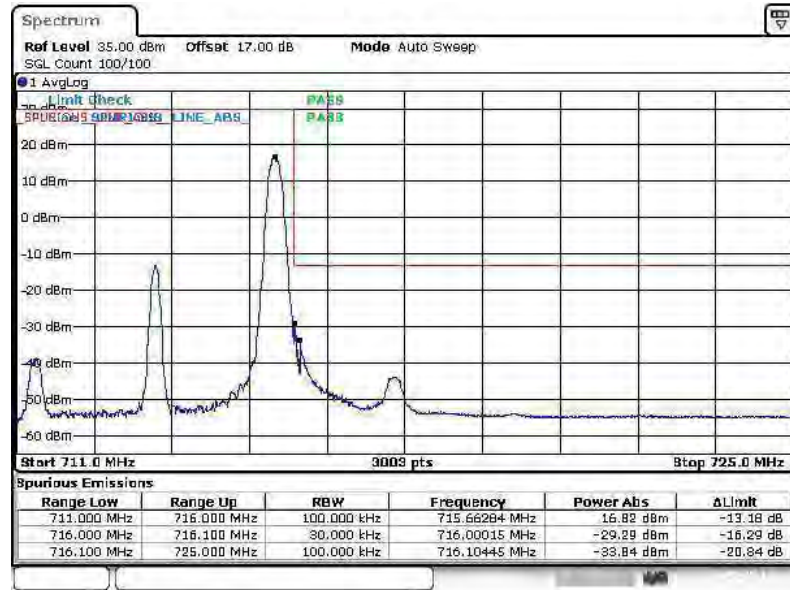

Higher Band Edge Plot for 16QAM-RB Size 1, RB Offset 24

Date: 11.AUG.2014 19:52:38