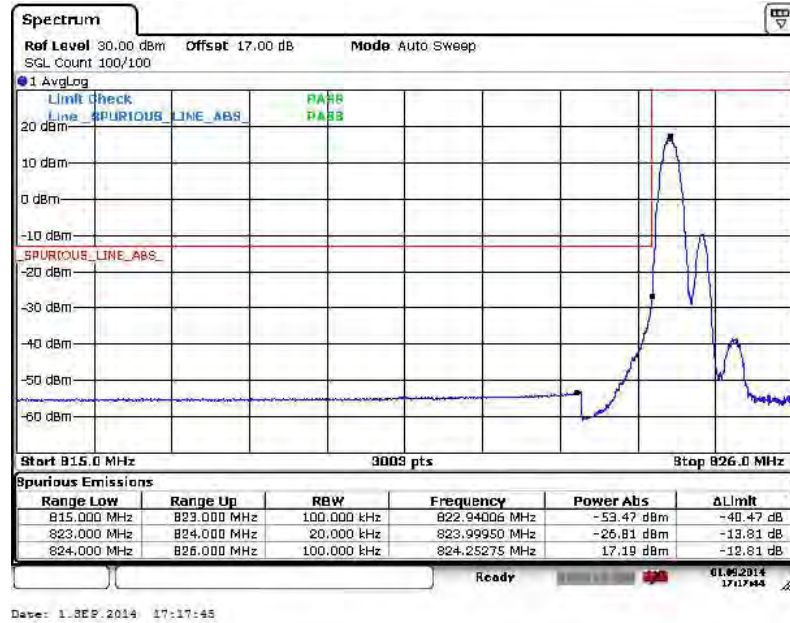

Higher Band Edge Plot for 16QAM-RB Size 1, RB Offset 99

Higher Band Edge Plot for 16QAM-RB Size 100, RB Offset 0

Band :	LTE Band 26	Band Width :	1.4MHz / QPSK
---------------	-------------	---------------------	---------------

Lower Band Edge Plot for QPSK-RB Size 1, RB Offset 0

Lower Band Edge Plot for QPSK-RB Size 6, RB Offset 0

Higher Band Edge Plot for QPSK-RB Size 1, RB Offset 5

Higher Band Edge Plot for QPSK-RB Size 6, RB Offset 0

Band :	LTE Band 26	Band Width :	1.4MHz / 16QAM
--------	-------------	--------------	----------------

Lower Band Edge Plot for 16QAM -RB Size 1, RB Offset 0

Lower Band Edge Plot for 16QAM -RB Size 6, RB Offset 0