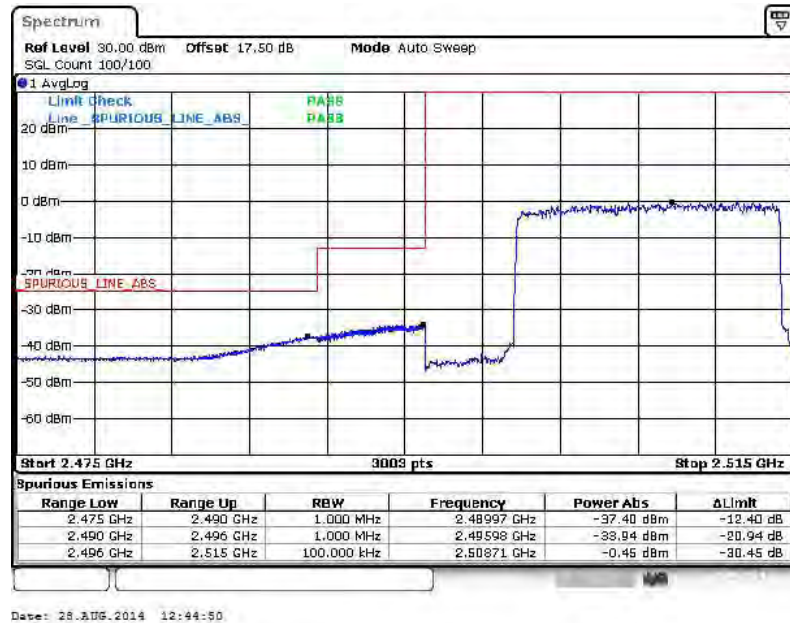

Higher Band Edge Plot for 16QAM-RB Size 1, RB Offset 49

Higher Band Edge Plot for 16QAM-RB Size 50, RB Offset 0

Band :	LTE Band 7	Band Width :	15MHz / QPSK
--------	------------	--------------	--------------

Lower Band Edge Plot for QPSK-RB Size 1, RB Offset 0

Lower Band Edge Plot for QPSK-RB Size 75, RB Offset 0

Higher Band Edge Plot for QPSK-RB Size 1, RB Offset 74

Higher Band Edge Plot for QPSK-RB Size 75, RB Offset 0

Band :	LTE Band 7	Band Width :	15MHz / 16QAM
--------	------------	--------------	---------------

Lower Band Edge Plot for 16QAM-RB Size 1, RB Offset 0

Lower Band Edge Plot for 16QAM-RB Size 75, RB Offset 0