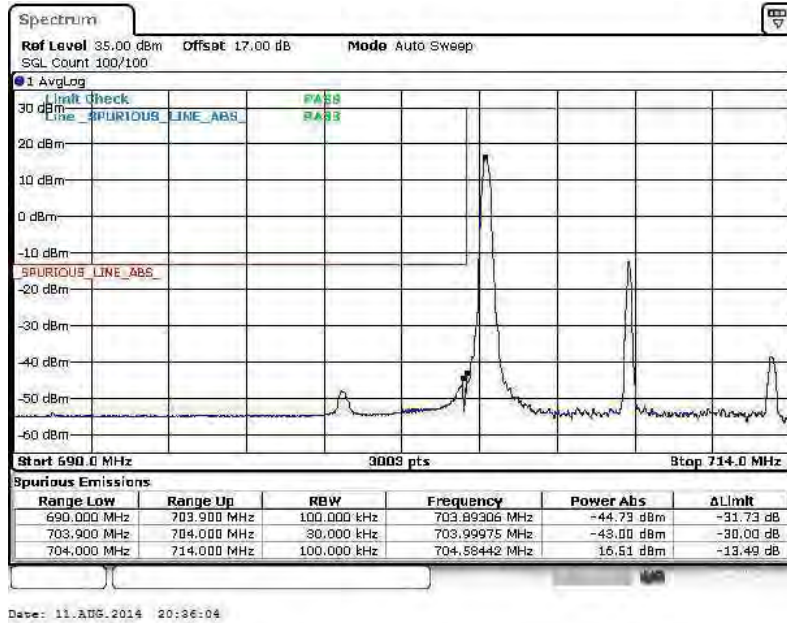

Band :	LTE Band 17	Band Width :	10MHz / 16QAM

Lower Band Edge Plot for 16QAM-RB Size 1, RB Offset 0