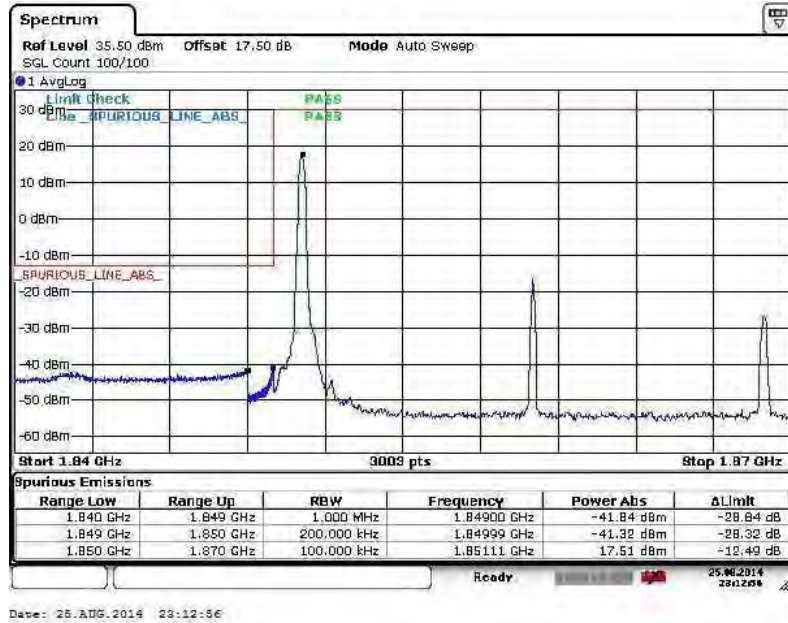

Lower Band Edge Plot for QPSK-RB Size 1, RB Offset 0

Lower Band Edge Plot for QPSK-RB Size 100, RB Offset 0

Higher Band Edge Plot for QPSK-RB Size 1, RB Offset 99

Higher Band Edge Plot for QPSK-RB Size 100, RB Offset 0

Band :	LTE Band 25	Band Width :	20MHz / 16QAM
--------	-------------	--------------	---------------

Lower Band Edge Plot for 16QAM-RB Size 1, RB Offset 0

Lower Band Edge Plot for 16QAM-RB Size 100, RB Offset 0