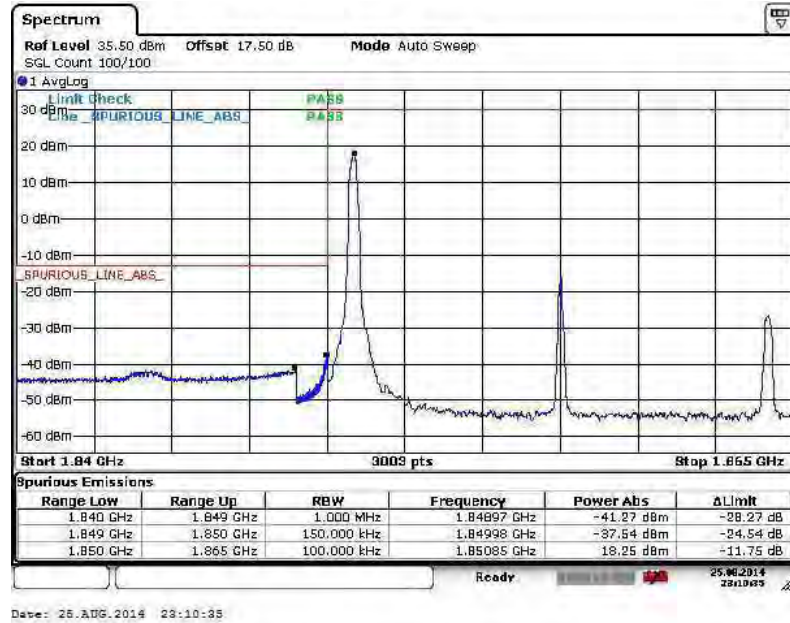

Band :	LTE Band 25	Band Width :	15MHz / 16QAM

Lower Band Edge Plot for 16QAM-RB Size 1, RB Offset 0