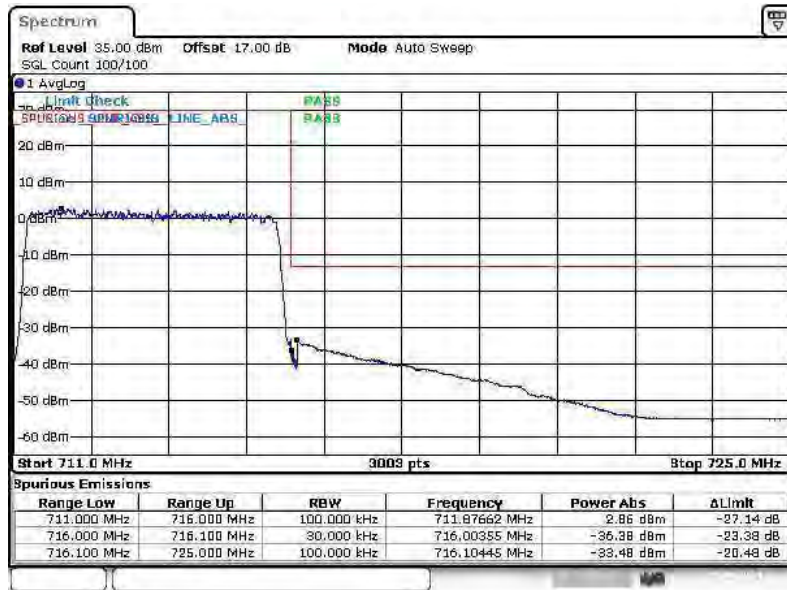

Higher Band Edge Plot for 16QAM-RB Size 25, RB Offset 0

Date: 9.AUG.2014 10:18:11