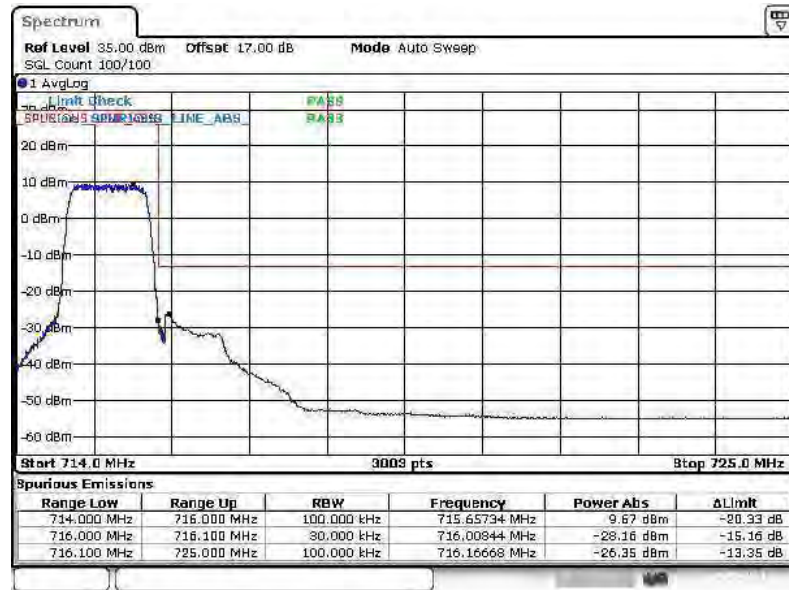

Lower Band Edge Plot for QPSK-RB Size 1, RB Offset 0

Lower Band Edge Plot for QPSK-RB Size 6, RB Offset 0

Higher Band Edge Plot for QPSK-RB Size 1, RB Offset 5

Date: 26.AUG.2014 01:31:44

Higher Band Edge Plot for QPSK-RB Size 6, RB Offset 0