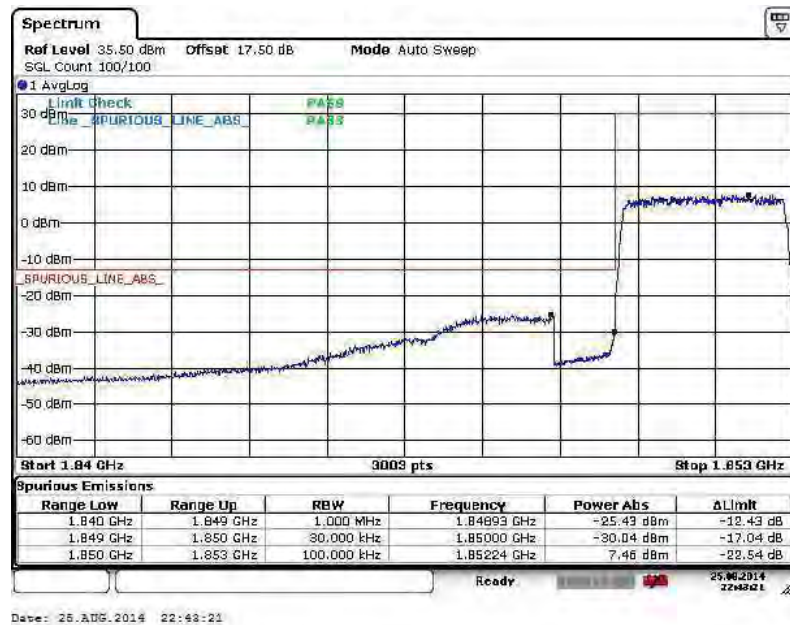

Lower Band Edge Plot for QPSK-RB Size 15, RB Offset 0