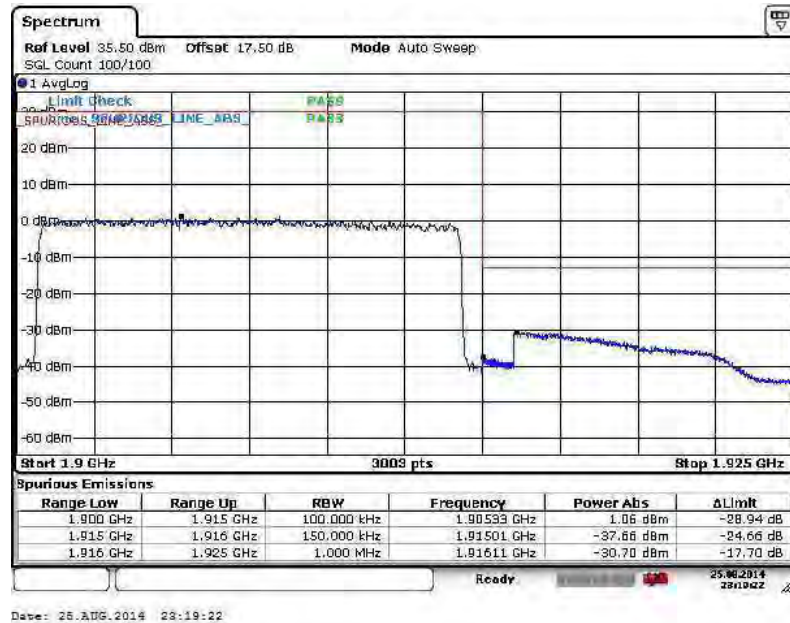

Higher Band Edge Plot for 16QAM-RB Size 1, RB Offset 49

Higher Band Edge Plot for 16QAM-RB Size 50, RB Offset 0

Band :	LTE Band 25	Band Width :	15MHz / QPSK
---------------	-------------	---------------------	--------------

Lower Band Edge Plot for QPSK-RB Size 1, RB Offset 0

Lower Band Edge Plot for QPSK-RB Size 75, RB Offset 0

Higher Band Edge Plot for QPSK-RB Size 1, RB Offset 74

Higher Band Edge Plot for QPSK-RB Size 75, RB Offset 0

Band :	LTE Band 25	Band Width :	15MHz / 16QAM
---------------	-------------	---------------------	---------------

Lower Band Edge Plot for 16QAM-RB Size 1, RB Offset 0

Lower Band Edge Plot for 16QAM-RB Size 75, RB Offset 0