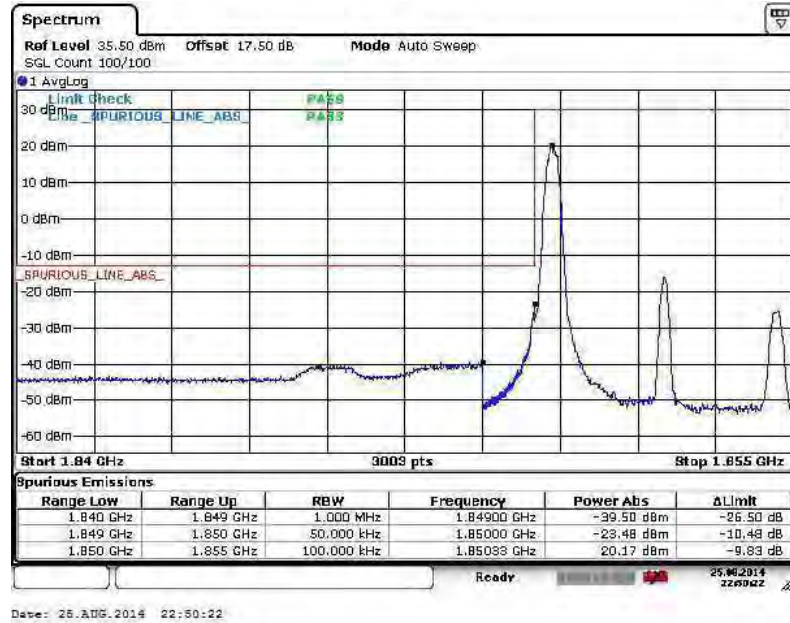

Band :	LTE Band 25	Band Width :	5MHz / QPSK

Lower Band Edge Plot for QPSK-RB Size 1, RB Offset 0