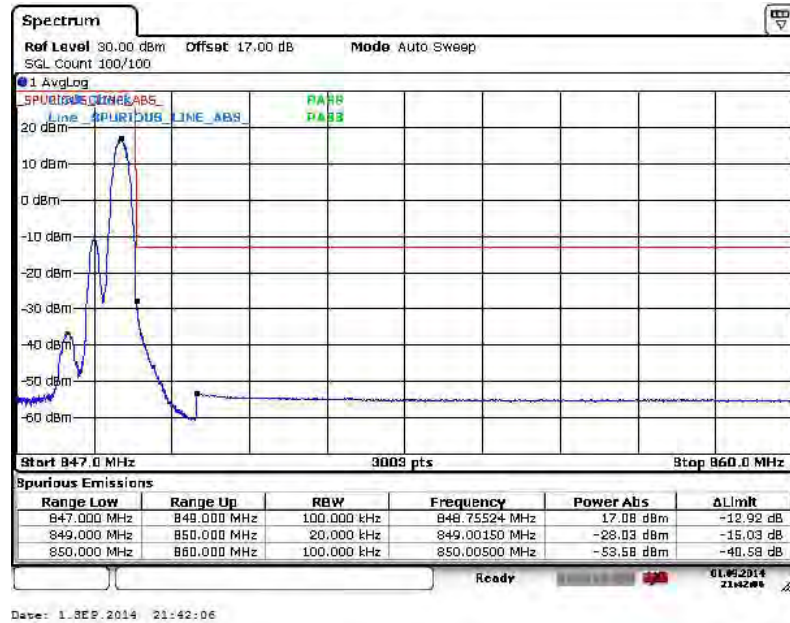

Band :	LTE Band 26	Band Width :	1.4MHz / 16QAM
--------	-------------	--------------	----------------

Lower Band Edge Plot for 16QAM -RB Size 1, RB Offset 0

Lower Band Edge Plot for 16QAM -RB Size 6, RB Offset 0

Higher Band Edge Plot for 16QAM -RB Size 1, RB Offset 5

Higher Band Edge Plot for 16QAM -RB Size 6, RB Offset 0

Band :	LTE Band 26	Band Width :	3MHz / QPSK
--------	-------------	--------------	-------------