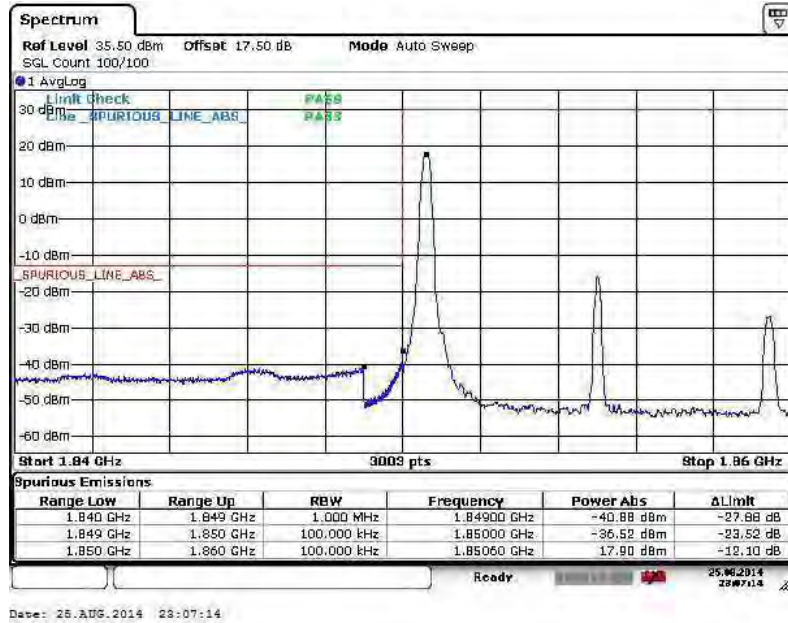

Band :	LTE Band 25	Band Width :	10MHz / 16QAM

Lower Band Edge Plot for 16QAM-RB Size 1, RB Offset 0