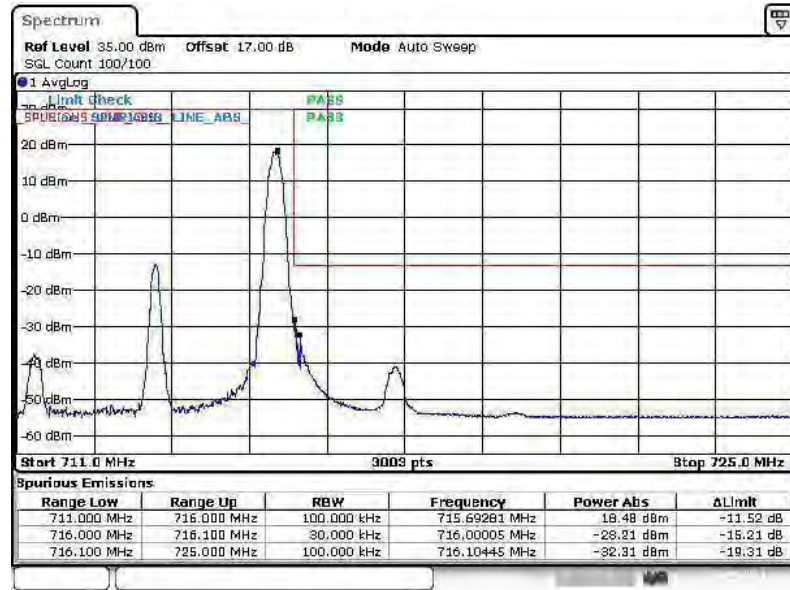

Lower Band Edge Plot for QPSK-RB Size 1, RB Offset 0

Lower Band Edge Plot for QPSK-RB Size 25, RB Offset 0

Higher Band Edge Plot for QPSK-RB Size 1, RB Offset 24

Date: 11.AUG.2014 19:45:19

Higher Band Edge Plot for QPSK-RB Size 25, RB Offset 0