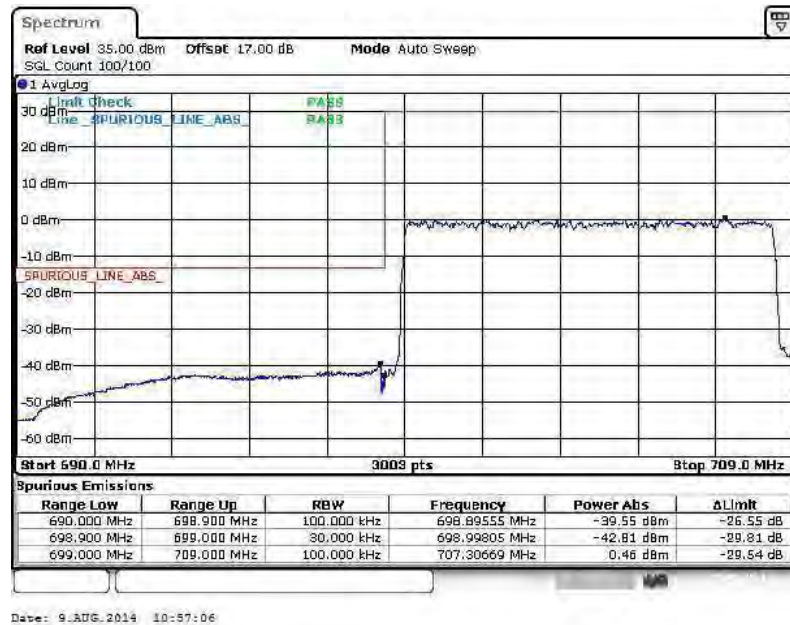

Lower Band Edge Plot for QPSK-RB Size 50, RB Offset 0