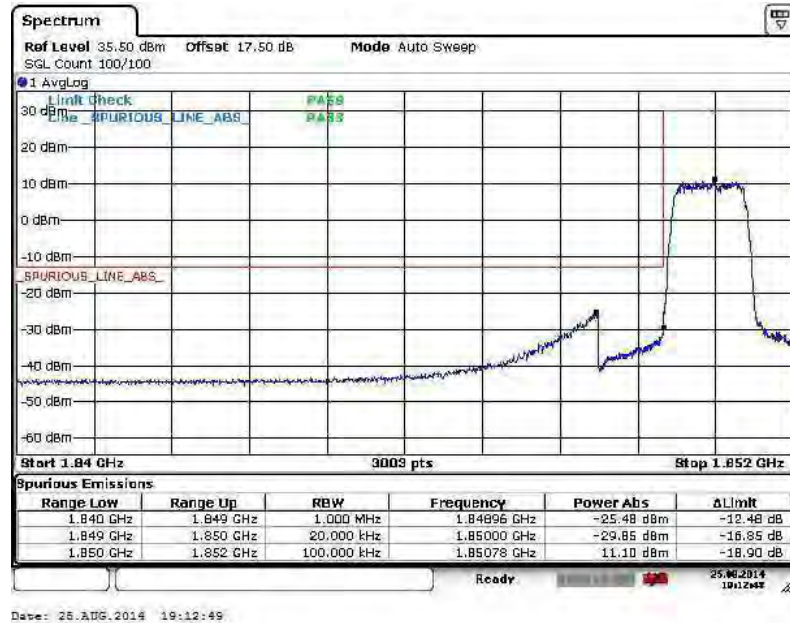

Lower Band Edge Plot for 16QAM -RB Size 6, RB Offset 0