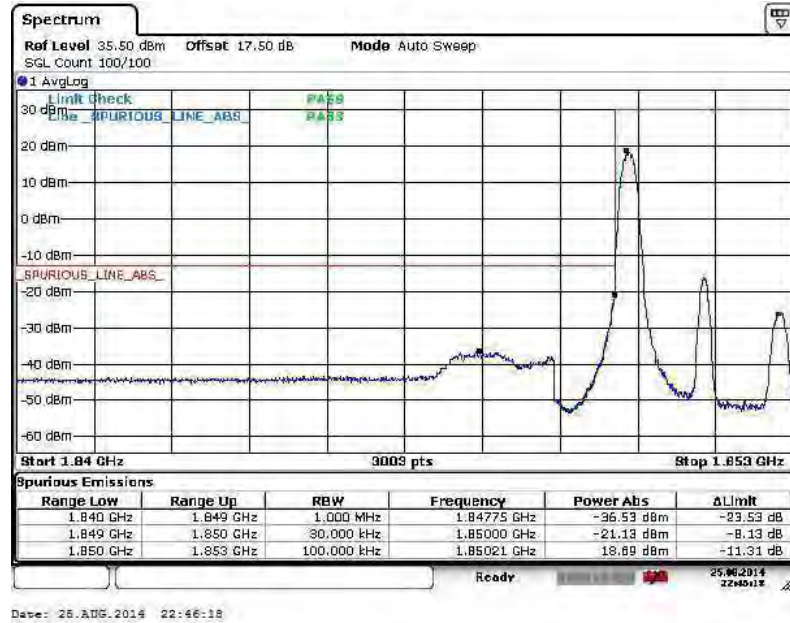

Band :	LTE Band 25	Band Width :	3MHz / QPSK

Lower Band Edge Plot for QPSK-RB Size 1, RB Offset 0