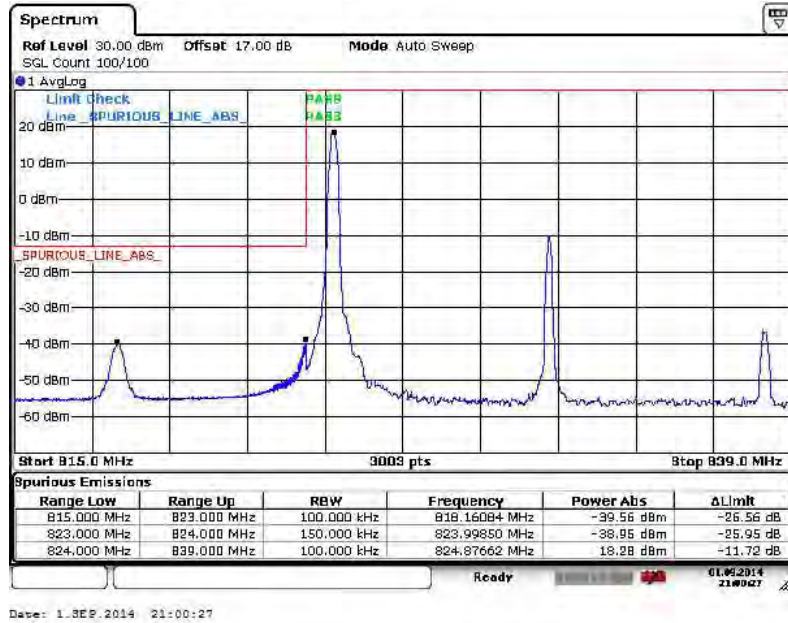

Band :	LTE Band 26	Band Width :	15MHz / QPSK

Lower Band Edge Plot for QPSK-RB Size 1, RB Offset 0