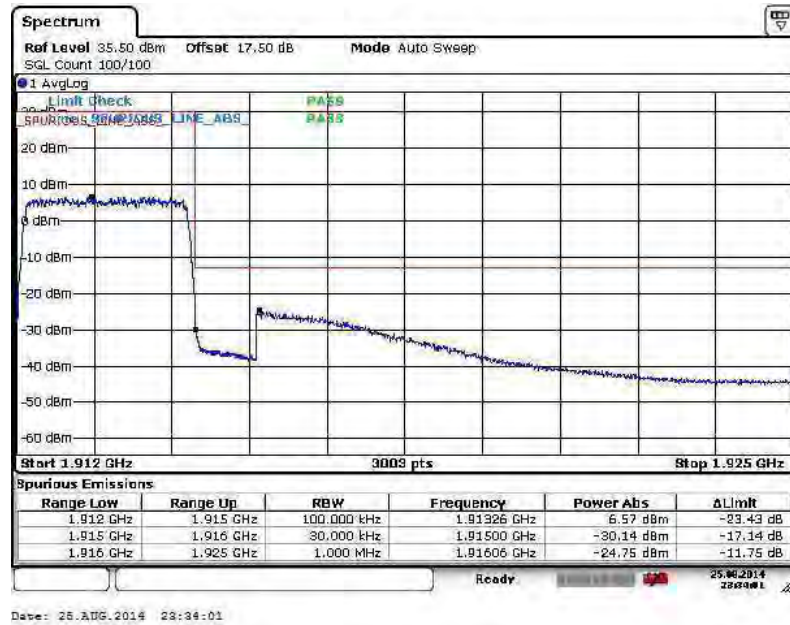

Higher Band Edge Plot for 16QAM -RB Size 15, RB Offset 0