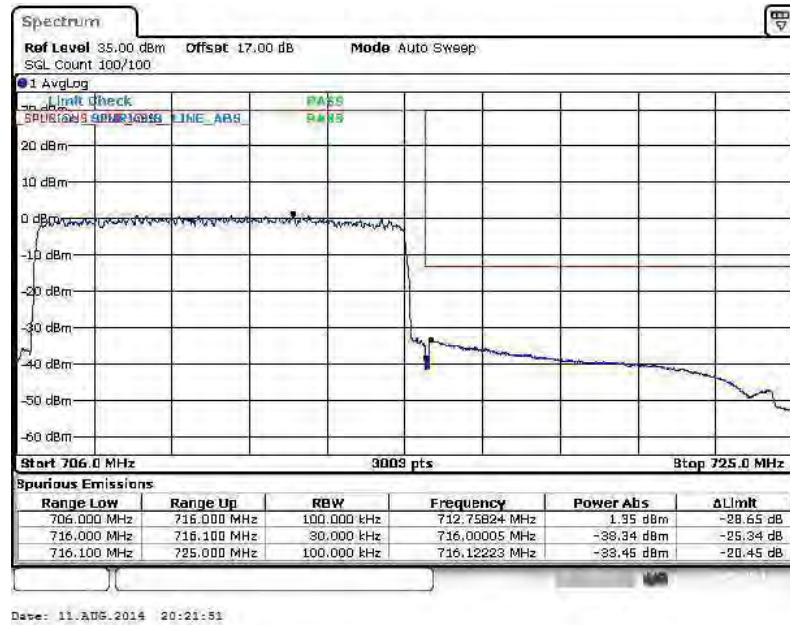

Lower Band Edge Plot for QPSK-RB Size 1, RB Offset 0

Lower Band Edge Plot for QPSK-RB Size 50, RB Offset 0

Higher Band Edge Plot for QPSK-RB Size 1, RB Offset 49

Higher Band Edge Plot for QPSK-RB Size 50, RB Offset 0

Band :	LTE Band 17	Band Width :	10MHz / 16QAM
---------------	-------------	---------------------	---------------

Lower Band Edge Plot for 16QAM-RB Size 1, RB Offset 0

Lower Band Edge Plot for 16QAM-RB Size 50, RB Offset 0