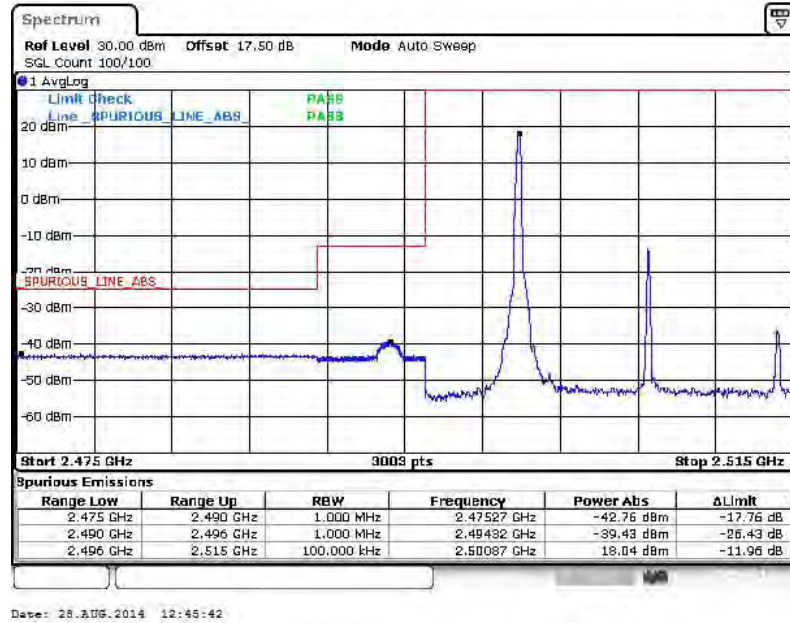

Band :	LTE Band 7	Band Width :	15MHz / 16QAM

Lower Band Edge Plot for 16QAM-RB Size 1, RB Offset 0