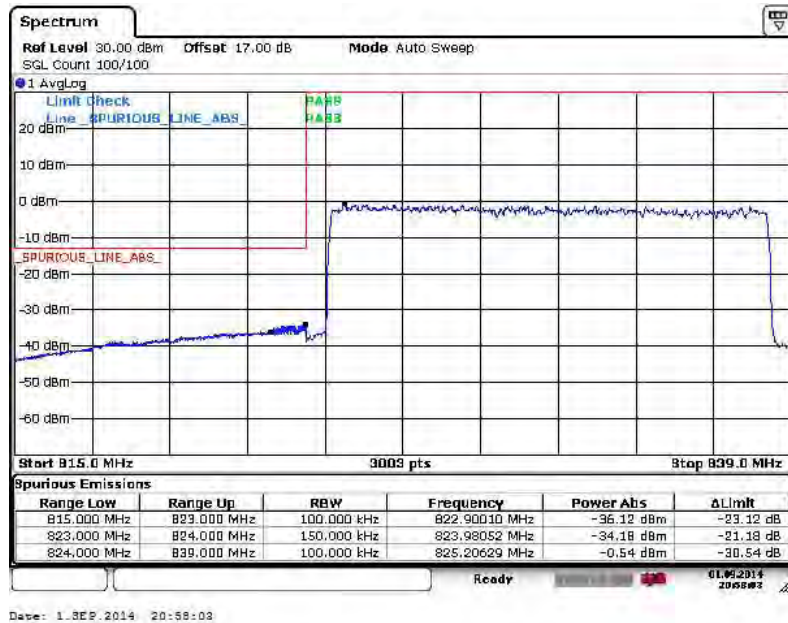

Lower Band Edge Plot for QPSK-RB Size 75, RB Offset 0