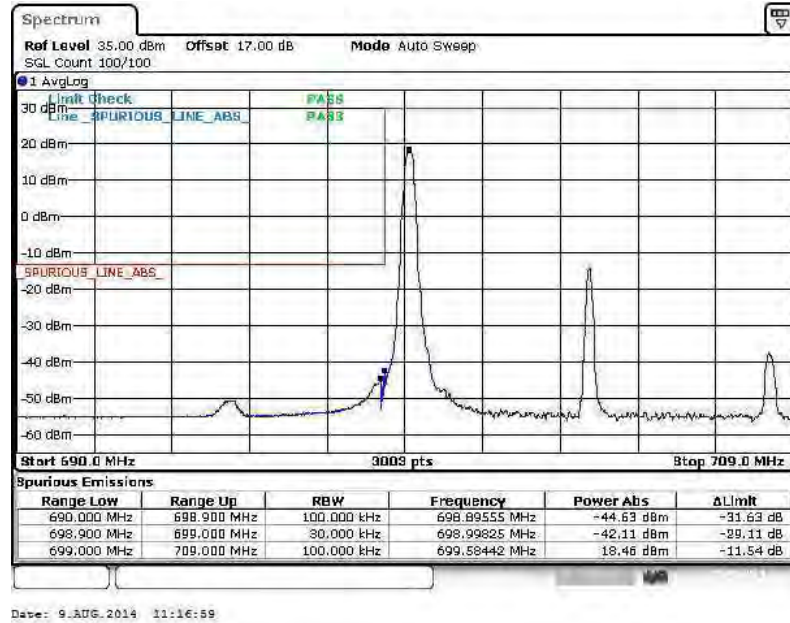

Band :	LTE Band 12	Band Width :	10MHz / QPSK

Lower Band Edge Plot for QPSK-RB Size 1, RB Offset 0