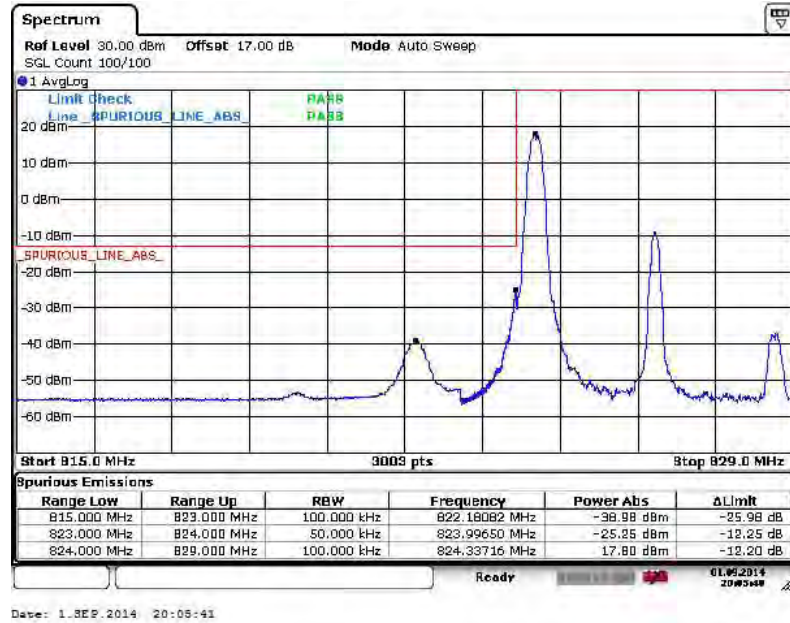

Band :	LTE Band 26	Band Width :	5MHz / QPSK

Lower Band Edge Plot for QPSK-RB Size 1, RB Offset 0