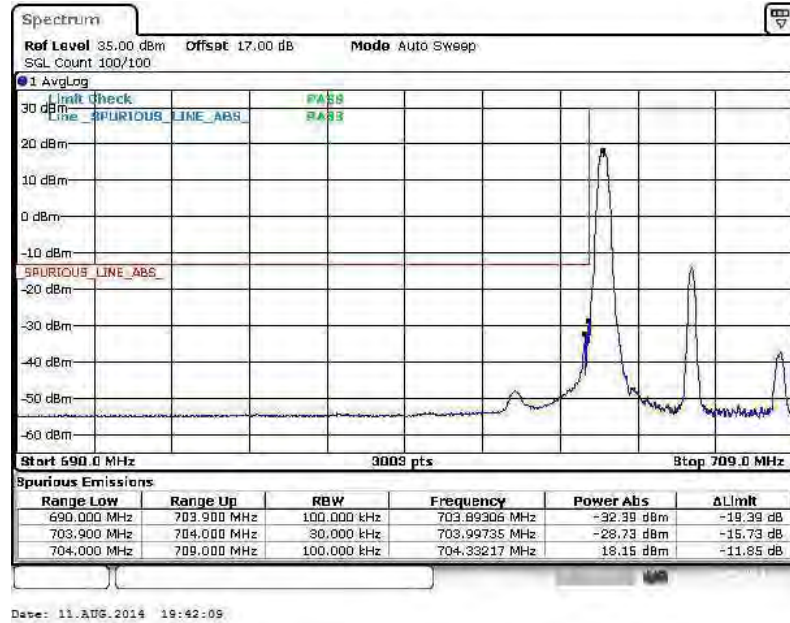

Band :	LTE Band 17	Band Width :	5MHz / QPSK

Lower Band Edge Plot for QPSK-RB Size 1, RB Offset 0