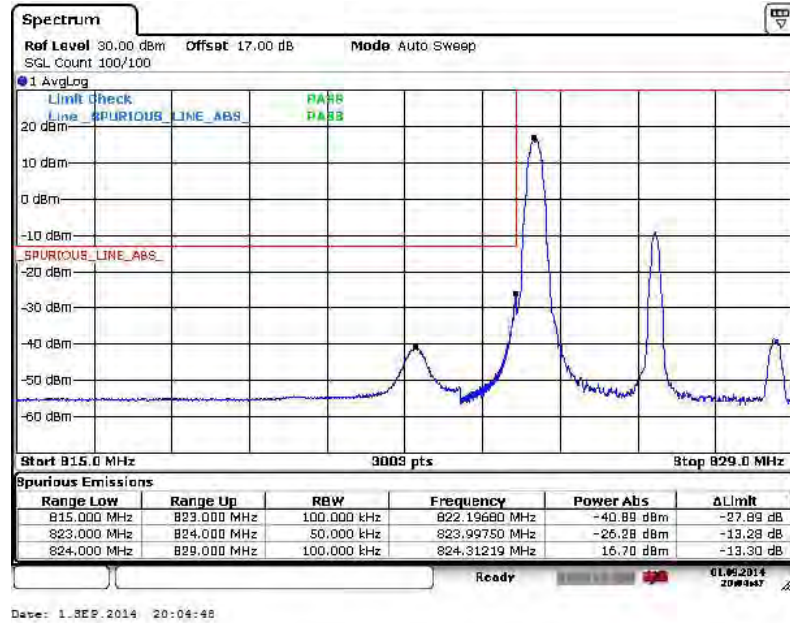

Lower Band Edge Plot for QPSK-RB Size 1, RB Offset 0

Lower Band Edge Plot for QPSK-RB Size 25, RB Offset 0

Higher Band Edge Plot for QPSK-RB Size 1, RB Offset 24

Higher Band Edge Plot for QPSK-RB Size 25, RB Offset 0

Band :	LTE Band 26	Band Width :	5MHz / 16QAM
---------------	-------------	---------------------	--------------

Lower Band Edge Plot for 16QAM-RB Size 1, RB Offset 0

Lower Band Edge Plot for 16QAM-RB Size 25, RB Offset 0