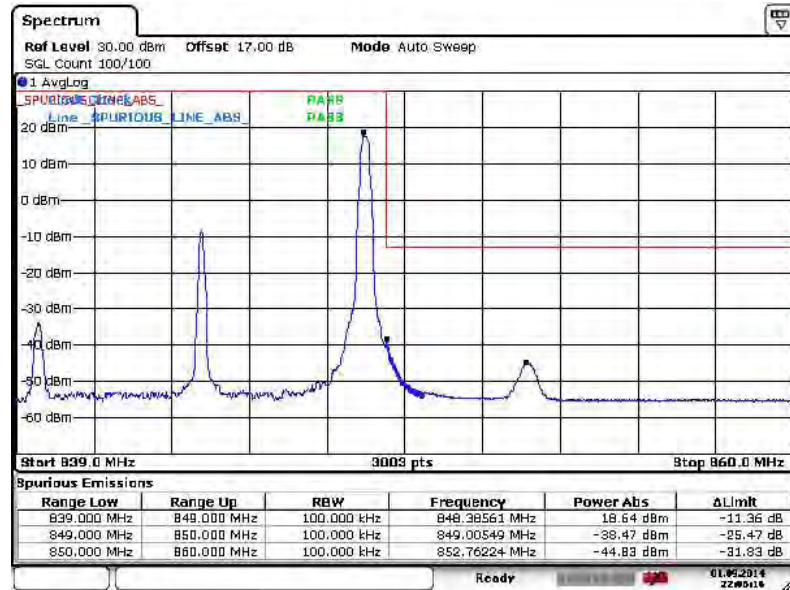

Lower Band Edge Plot for QPSK-RB Size 1, RB Offset 0

Lower Band Edge Plot for QPSK-RB Size 50, RB Offset 0

Higher Band Edge Plot for QPSK-RB Size 1, RB Offset 49

Date: 1.0EP.2014 22:06:17

Higher Band Edge Plot for QPSK-RB Size 50, RB Offset 0

Date: 1.0EP.2014 22:08:24

Band :	LTE Band 26	Band Width :	10MHz / 16QAM
--------	-------------	--------------	---------------

Lower Band Edge Plot for 16QAM-RB Size 1, RB Offset 0

Lower Band Edge Plot for 16QAM-RB Size 50, RB Offset 0