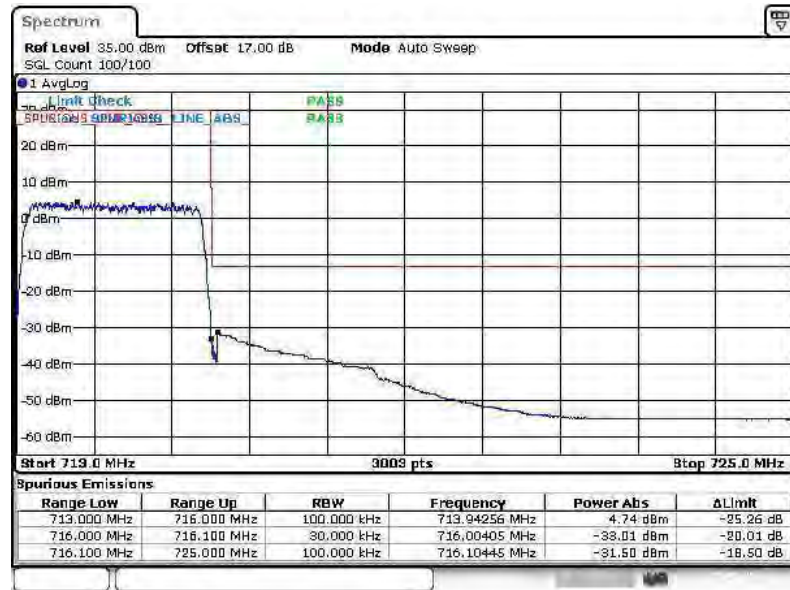

Higher Band Edge Plot for 16QAM-RB Size 15, RB Offset 0

Date: 9.AUG.2014 09:27:24