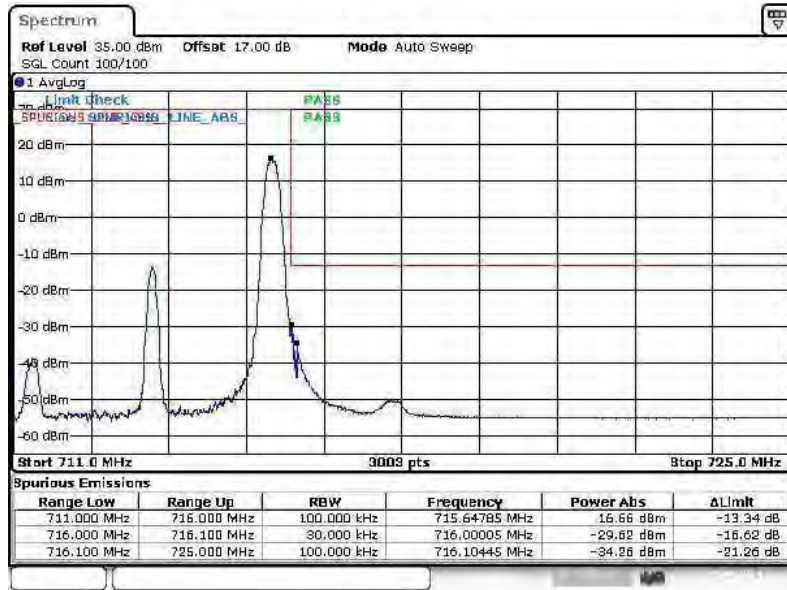

Higher Band Edge Plot for 16QAM-RB Size 1, RB Offset 24

Date: 9.AUG.2014 10:42:09