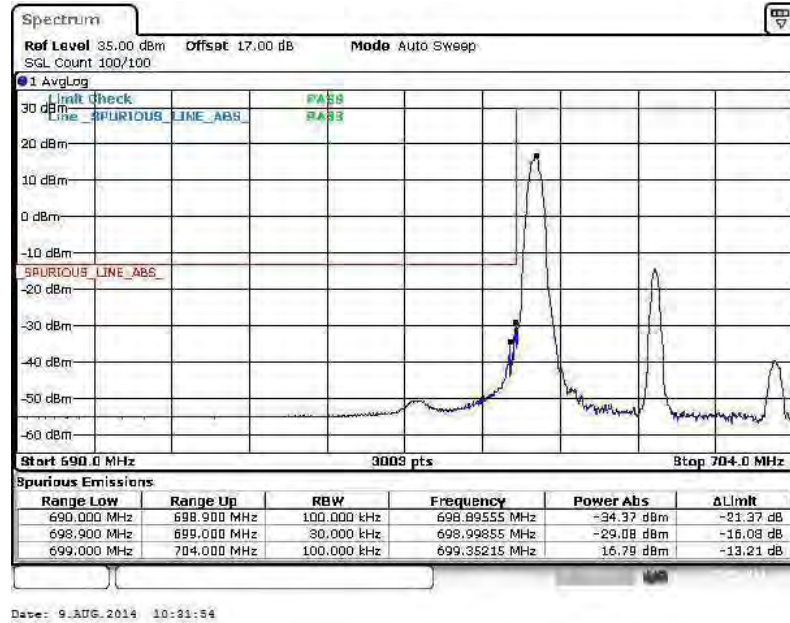

Band :	LTE Band 12	Band Width :	5MHz / 16QAM

Lower Band Edge Plot for 16QAM-RB Size 1, RB Offset 0