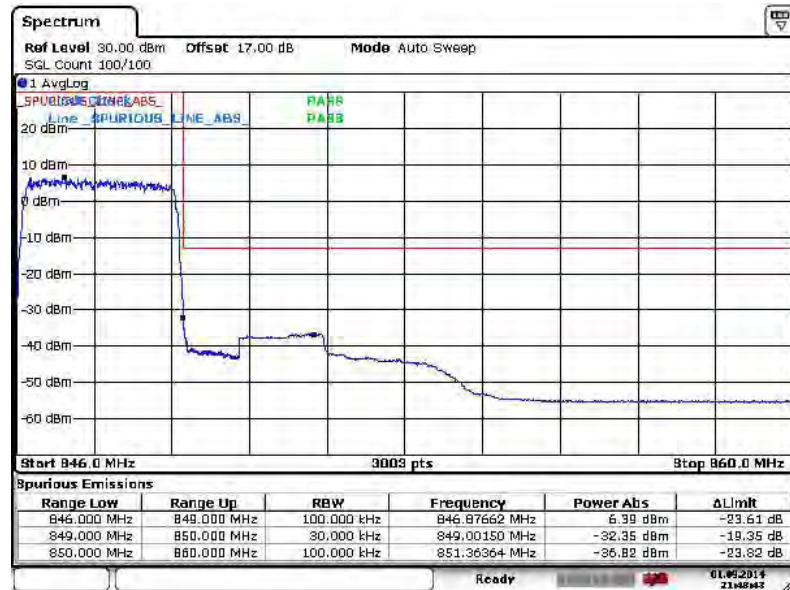

Lower Band Edge Plot for QPSK-RB Size 1, RB Offset 0

Lower Band Edge Plot for QPSK-RB Size 15, RB Offset 0

Higher Band Edge Plot for QPSK-RB Size 1, RB Offset 14

Date: 1.08.2014 21:52:40

Higher Band Edge Plot for QPSK-RB Size 15, RB Offset 0

Date: 1.08.2014 21:48:44

Band :	LTE Band 26	Band Width :	3MHz / 16QAM
--------	-------------	--------------	--------------

Lower Band Edge Plot for 16QAM -RB Size 1, RB Offset 0

Lower Band Edge Plot for 16QAM -RB Size 15, RB Offset 0