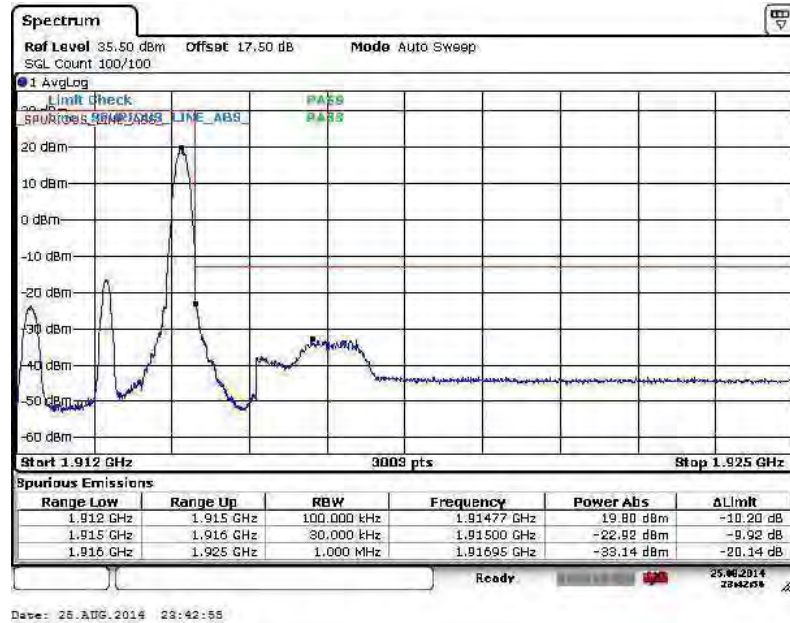

Lower Band Edge Plot for QPSK-RB Size 1, RB Offset 0

Lower Band Edge Plot for QPSK-RB Size 15, RB Offset 0

Higher Band Edge Plot for QPSK-RB Size 1, RB Offset 14

Higher Band Edge Plot for QPSK-RB Size 15, RB Offset 0