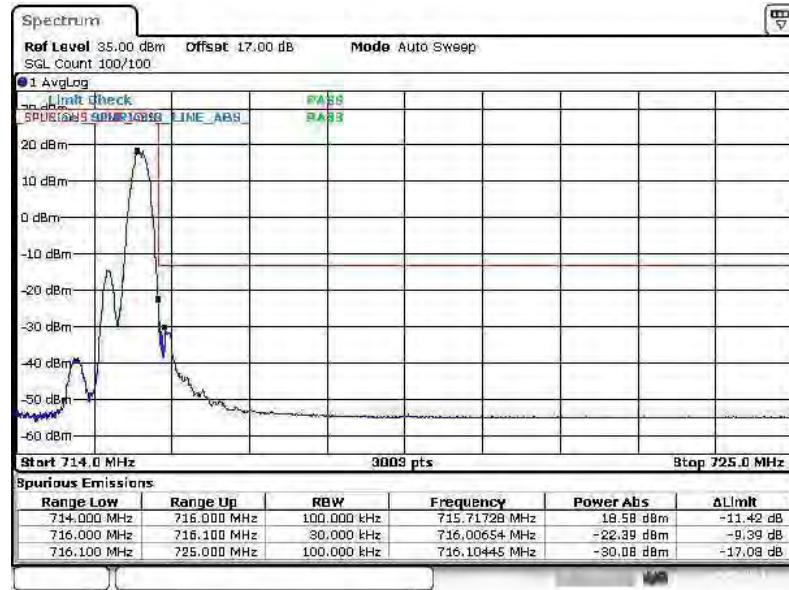

Lower Band Edge Plot for QPSK-RB Size 1, RB Offset 0

Lower Band Edge Plot for QPSK-RB Size 6, RB Offset 0

Higher Band Edge Plot for QPSK-RB Size 1, RB Offset 5

Date: 26.AUG.2014 01:31:44

Higher Band Edge Plot for QPSK-RB Size 6, RB Offset 0