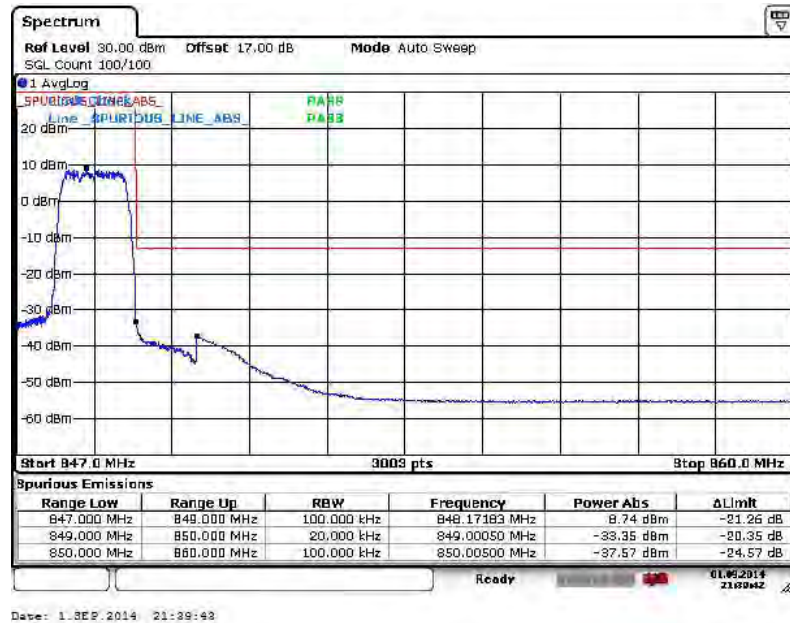

Band :	LTE Band 26	Band Width :	1.4MHz / 16QAM
--------	-------------	--------------	----------------

Lower Band Edge Plot for 16QAM -RB Size 1, RB Offset 0

Lower Band Edge Plot for 16QAM -RB Size 6, RB Offset 0

Higher Band Edge Plot for 16QAM -RB Size 1, RB Offset 5

Higher Band Edge Plot for 16QAM -RB Size 6, RB Offset 0

Band :	LTE Band 26	Band Width :	3MHz / QPSK
--------	-------------	--------------	-------------