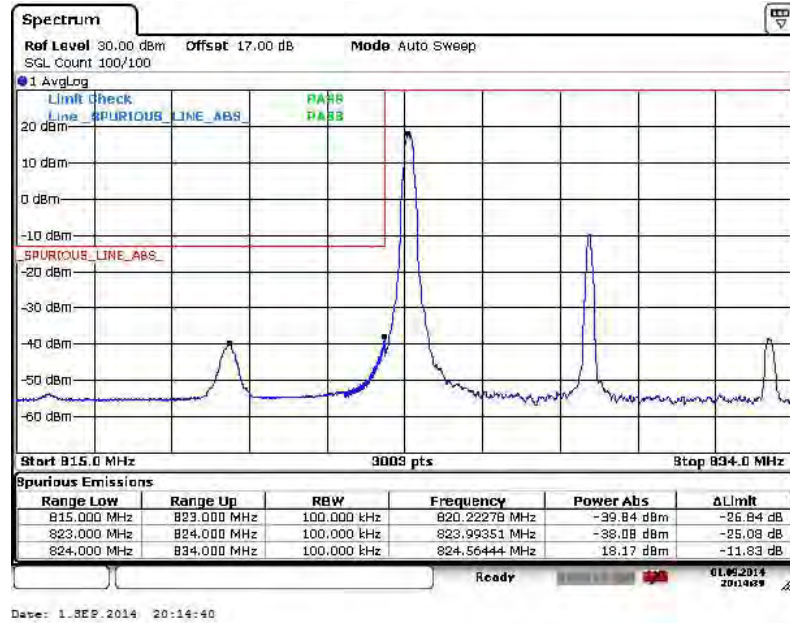

Band :	LTE Band 26	Band Width :	10MHz / QPSK

Lower Band Edge Plot for QPSK-RB Size 1, RB Offset 0