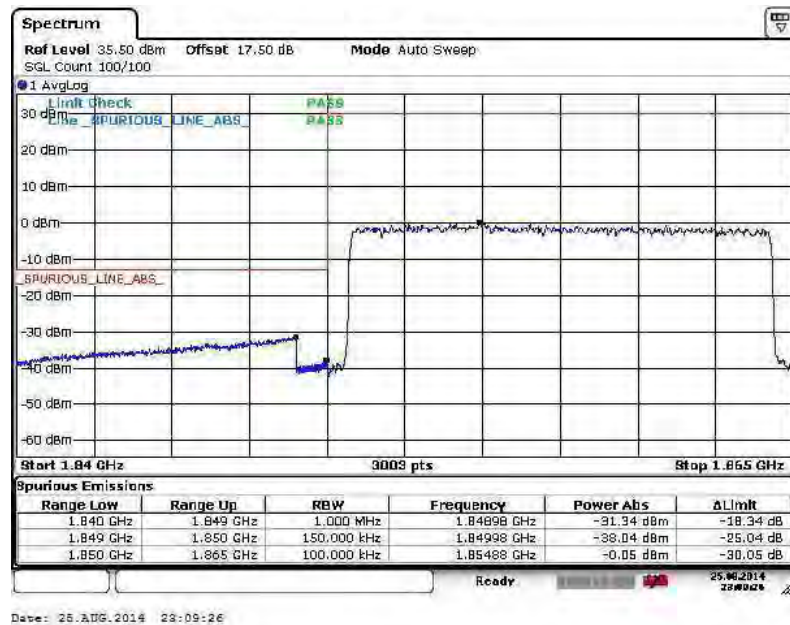

Lower Band Edge Plot for 16QAM-RB Size 75, RB Offset 0