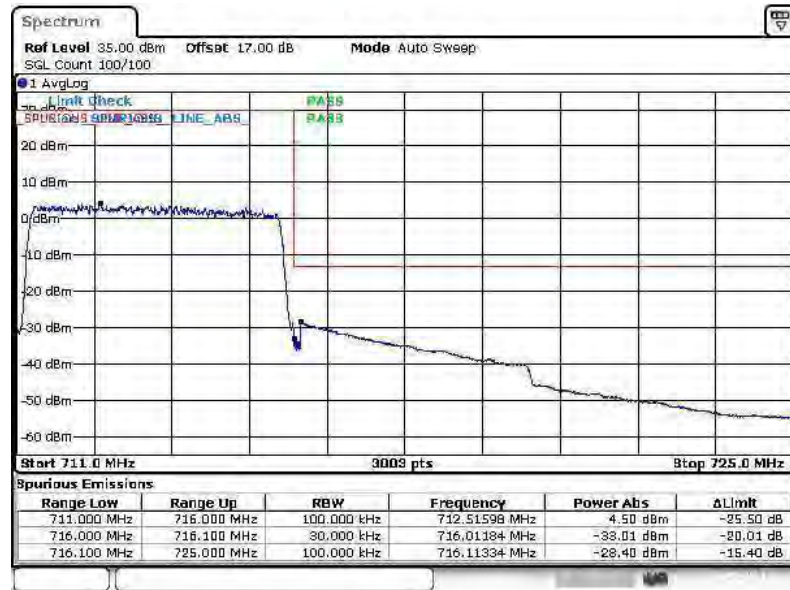

Lower Band Edge Plot for QPSK-RB Size 1, RB Offset 0

Lower Band Edge Plot for QPSK-RB Size 25, RB Offset 0

Higher Band Edge Plot for QPSK-RB Size 1, RB Offset 24

Date: 11.AUG.2014 19:45:19

Higher Band Edge Plot for QPSK-RB Size 25, RB Offset 0