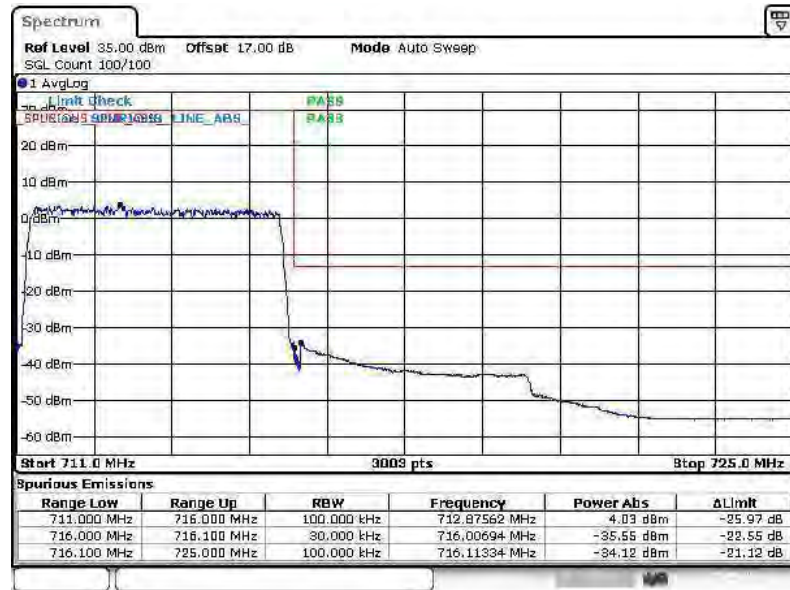

Lower Band Edge Plot for QPSK-RB Size 1, RB Offset 0

Lower Band Edge Plot for QPSK-RB Size 25, RB Offset 0

Higher Band Edge Plot for QPSK-RB Size 1, RB Offset 24

Date: 9.AUG.2014 10:36:16

Higher Band Edge Plot for QPSK-RB Size 25, RB Offset 0