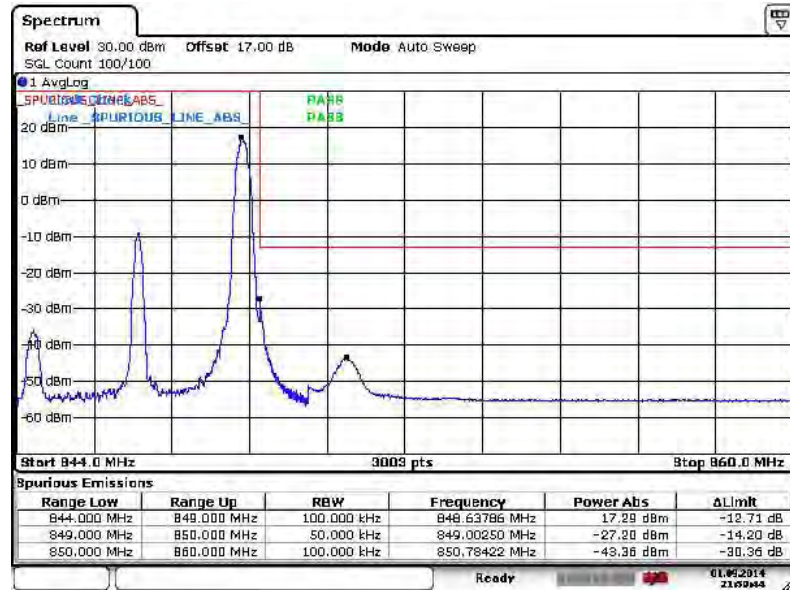

Band :	LTE Band 26	Band Width :	5MHz / 16QAM
---------------	-------------	---------------------	--------------

Lower Band Edge Plot for 16QAM-RB Size 1, RB Offset 0

Lower Band Edge Plot for 16QAM-RB Size 25, RB Offset 0

Higher Band Edge Plot for 16QAM-RB Size 1, RB Offset 24

Date: 1.3EP.2014 21:59:45

Higher Band Edge Plot for 16QAM-RB Size 25, RB Offset 0

Date: 1.3EP.2014 21:59:52

Band :	LTE Band 26	Band Width :	10MHz / QPSK
--------	-------------	--------------	--------------