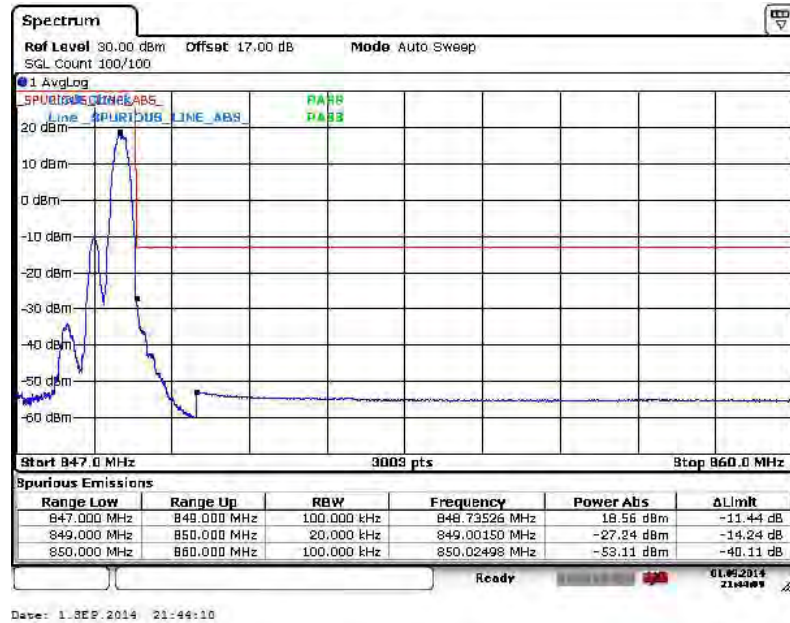

Higher Band Edge Plot for 16QAM-RB Size 1, RB Offset 99

Higher Band Edge Plot for 16QAM-RB Size 100, RB Offset 0

Band :	LTE Band 26	Band Width :	1.4MHz / QPSK
---------------	-------------	---------------------	---------------

Lower Band Edge Plot for QPSK-RB Size 1, RB Offset 0

Lower Band Edge Plot for QPSK-RB Size 6, RB Offset 0

Higher Band Edge Plot for QPSK-RB Size 1, RB Offset 5

Higher Band Edge Plot for QPSK-RB Size 6, RB Offset 0

Band :	LTE Band 26	Band Width :	1.4MHz / 16QAM
--------	-------------	--------------	----------------

Lower Band Edge Plot for 16QAM -RB Size 1, RB Offset 0

Lower Band Edge Plot for 16QAM -RB Size 6, RB Offset 0