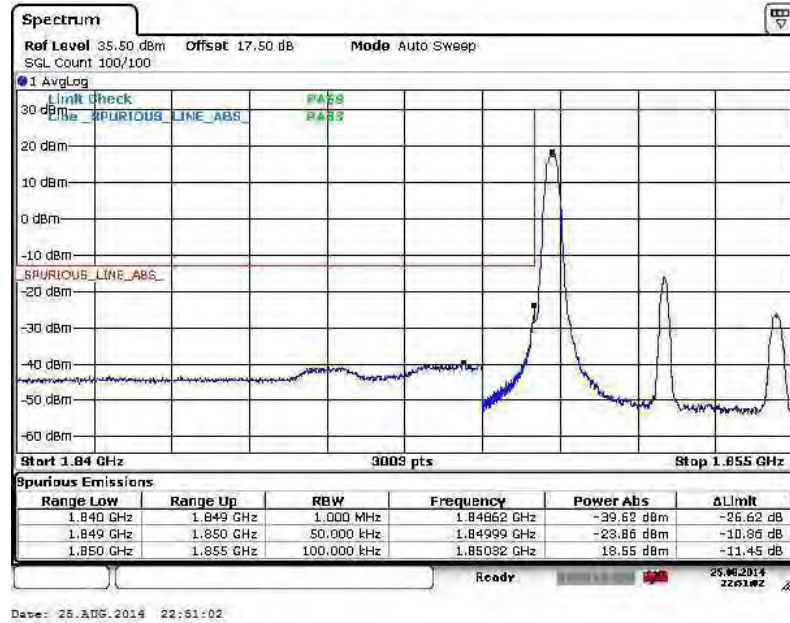

Band :	LTE Band 25	Band Width :	5MHz / 16QAM

Lower Band Edge Plot for 16QAM-RB Size 1, RB Offset 0