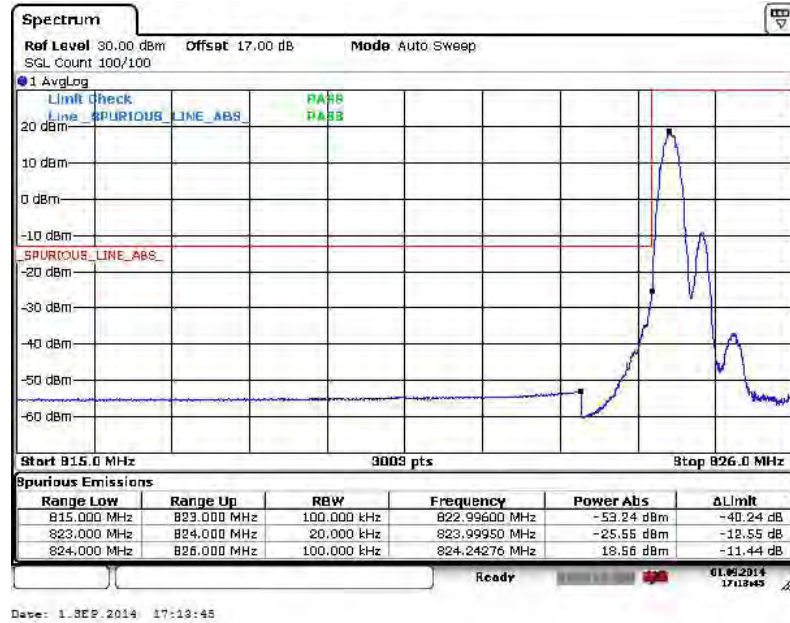

Band :	LTE Band 26	Band Width :	1.4MHz / QPSK

Lower Band Edge Plot for QPSK-RB Size 1, RB Offset 0