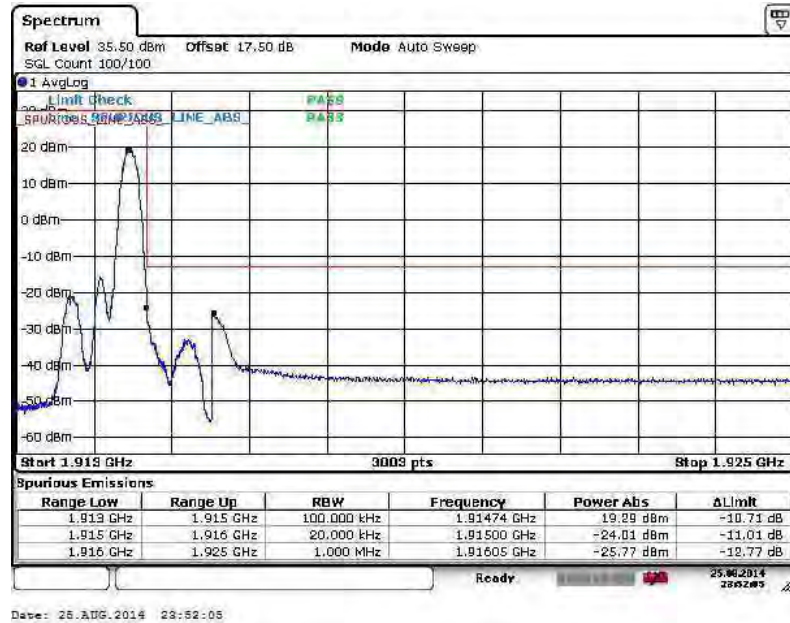

Lower Band Edge Plot for QPSK-RB Size 1, RB Offset 0

Lower Band Edge Plot for QPSK-RB Size 6, RB Offset 0

Higher Band Edge Plot for QPSK-RB Size 1, RB Offset 5

Higher Band Edge Plot for QPSK-RB Size 6, RB Offset 0