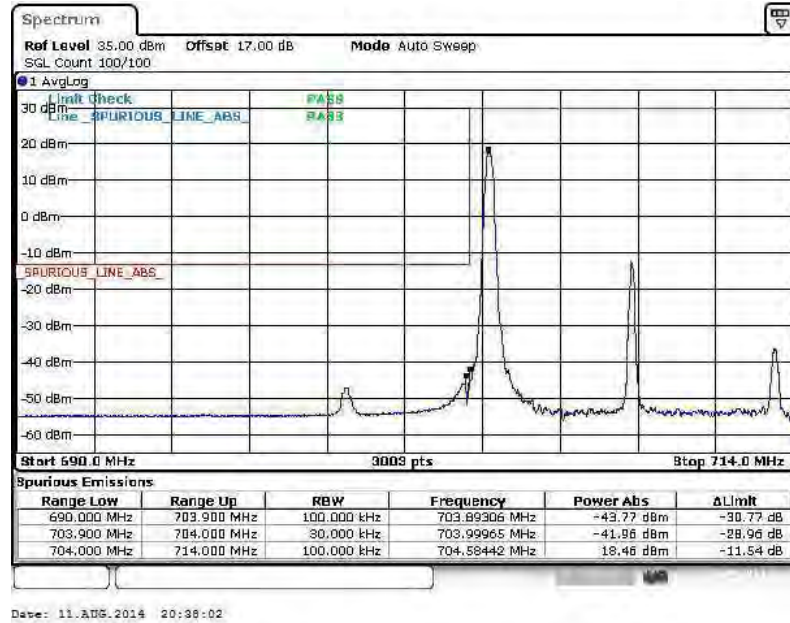

Band :	LTE Band 17	Band Width :	10MHz / QPSK

Lower Band Edge Plot for QPSK-RB Size 1, RB Offset 0