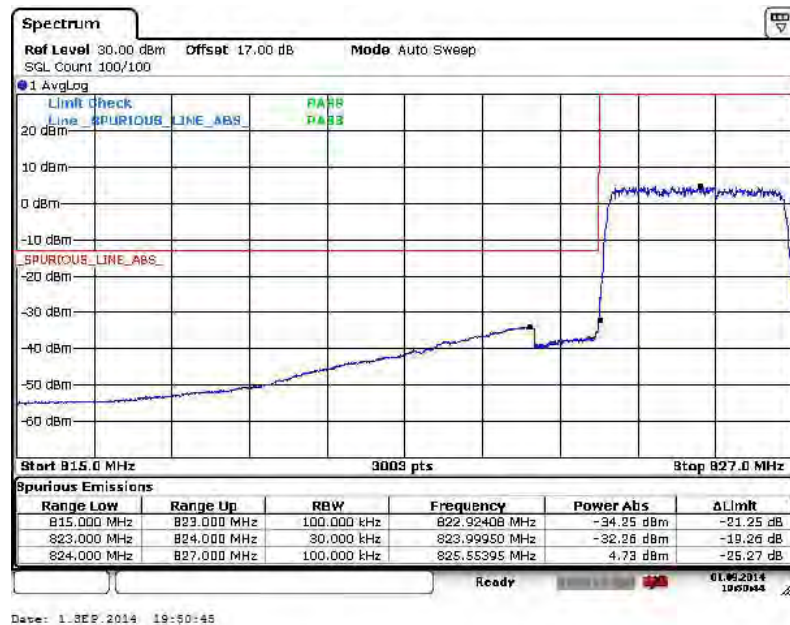

Date: 1.08.2014 21:48:44

Band :	LTE Band 26	Band Width :	3MHz / 16QAM
--------	-------------	--------------	--------------

Lower Band Edge Plot for 16QAM -RB Size 1, RB Offset 0

Lower Band Edge Plot for 16QAM -RB Size 15, RB Offset 0

Higher Band Edge Plot for 16QAM -RB Size 1, RB Offset 14

Higher Band Edge Plot for 16QAM -RB Size 15, RB Offset 0

Band :	LTE Band 26	Band Width :	5MHz / QPSK
--------	-------------	--------------	-------------