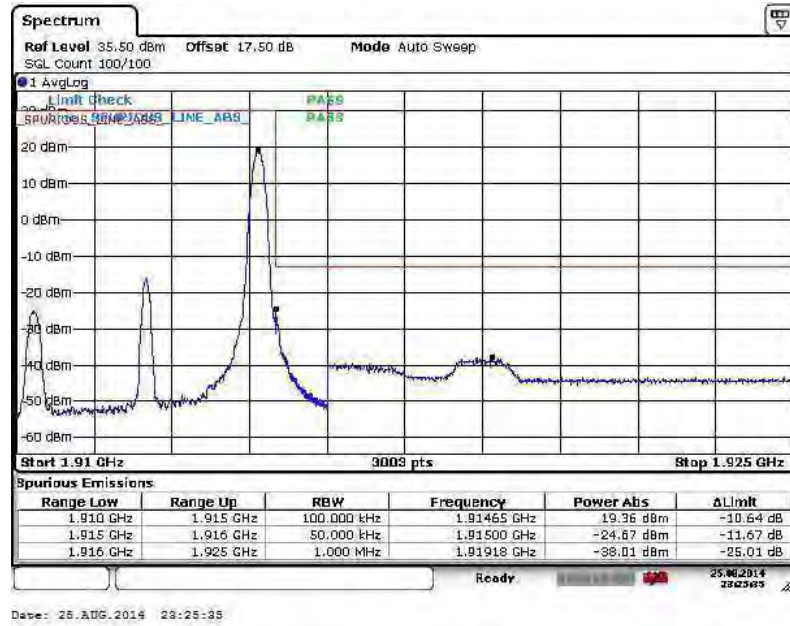

Higher Band Edge Plot for 16QAM-RB Size 1, RB Offset 24