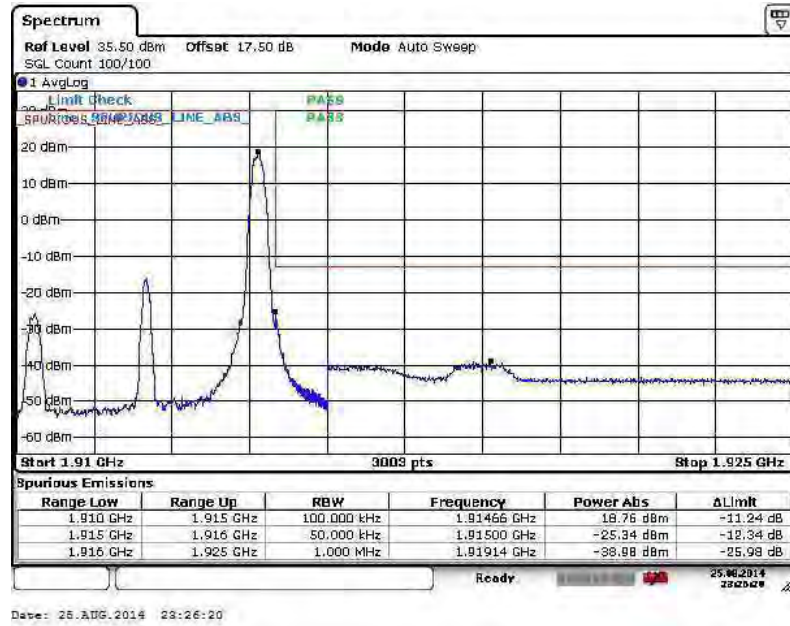

Lower Band Edge Plot for QPSK-RB Size 1, RB Offset 0

Lower Band Edge Plot for QPSK-RB Size 25, RB Offset 0

Higher Band Edge Plot for QPSK-RB Size 1, RB Offset 24

Higher Band Edge Plot for QPSK-RB Size 25, RB Offset 0