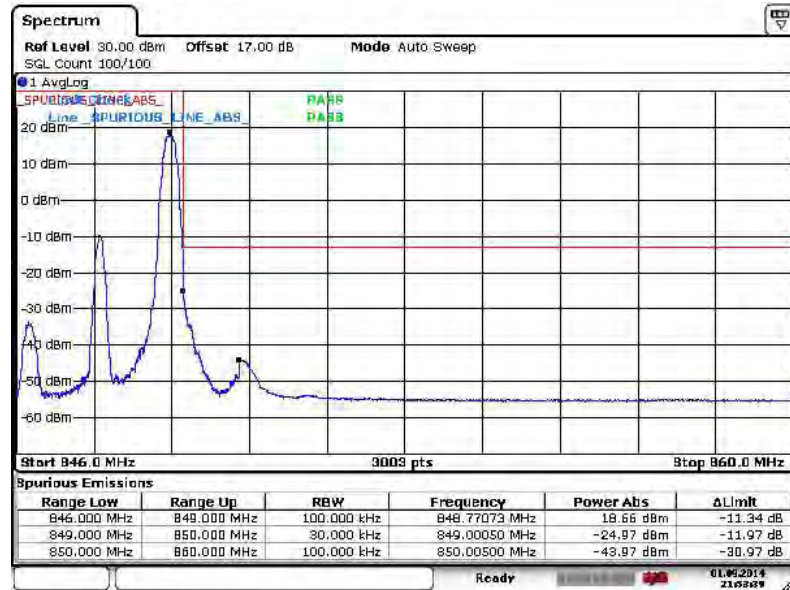

Lower Band Edge Plot for QPSK-RB Size 1, RB Offset 0

Lower Band Edge Plot for QPSK-RB Size 15, RB Offset 0

Higher Band Edge Plot for QPSK-RB Size 1, RB Offset 14

Date: 1.08.2014 21:52:40

Higher Band Edge Plot for QPSK-RB Size 15, RB Offset 0

Date: 1.08.2014 21:48:44

Band :	LTE Band 26	Band Width :	3MHz / 16QAM
--------	-------------	--------------	--------------

Lower Band Edge Plot for 16QAM -RB Size 1, RB Offset 0

Lower Band Edge Plot for 16QAM -RB Size 15, RB Offset 0