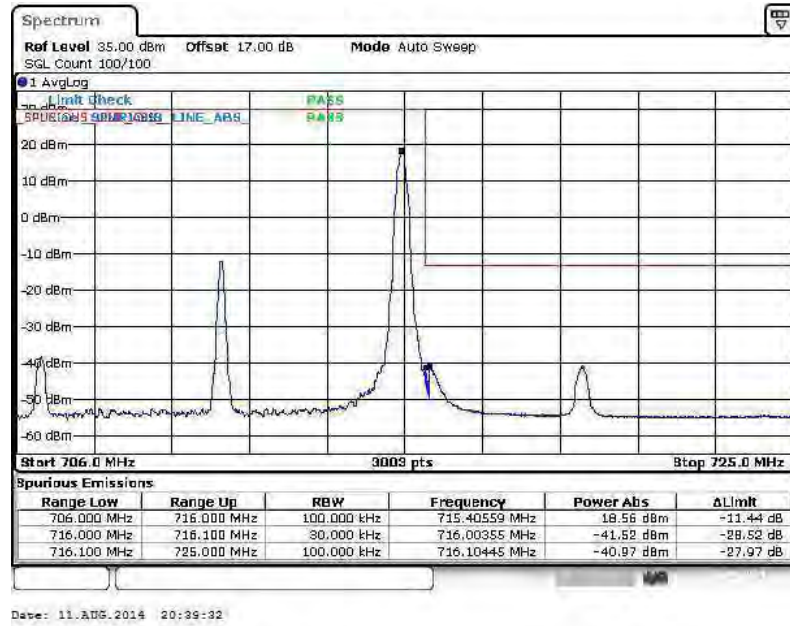

Lower Band Edge Plot for QPSK-RB Size 1, RB Offset 0

Lower Band Edge Plot for QPSK-RB Size 50, RB Offset 0

Higher Band Edge Plot for QPSK-RB Size 1, RB Offset 49

Higher Band Edge Plot for QPSK-RB Size 50, RB Offset 0