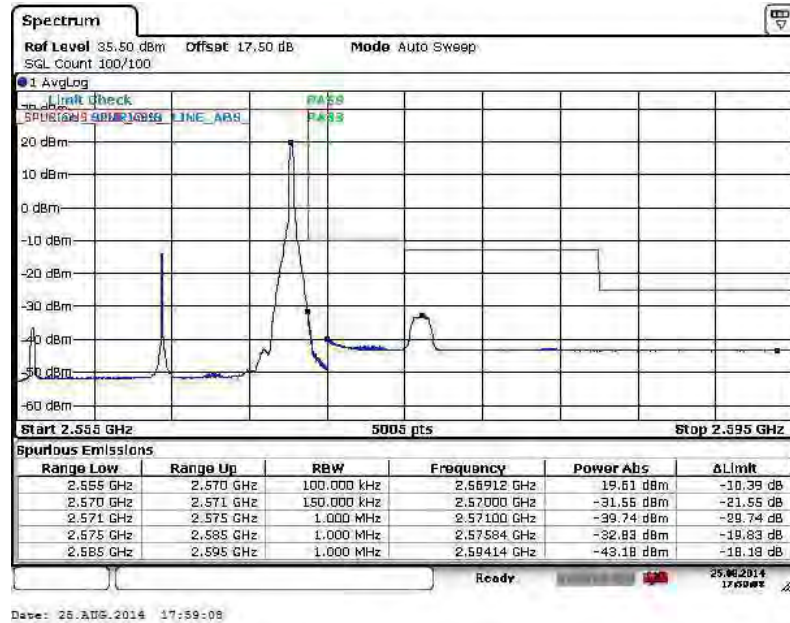

Higher Band Edge Plot for 16QAM-RB Size 1, RB Offset 74