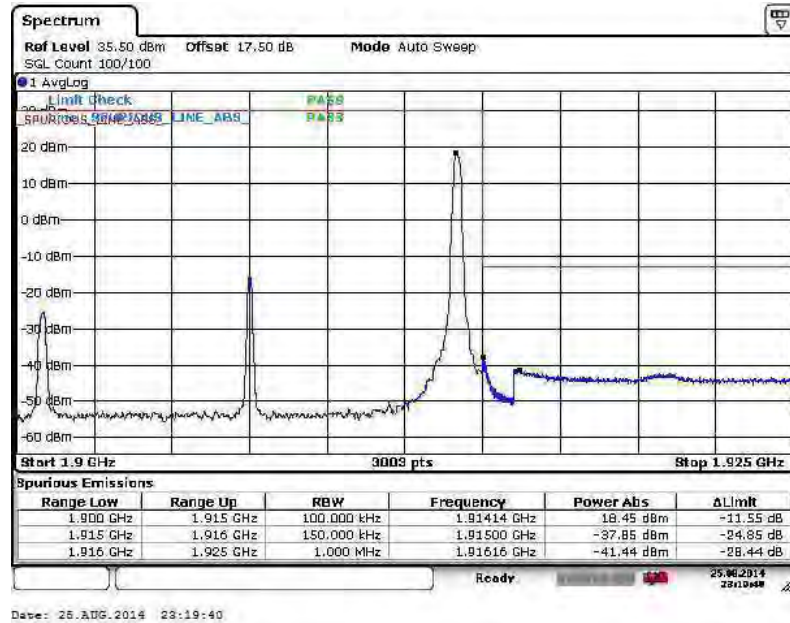

Lower Band Edge Plot for QPSK-RB Size 1, RB Offset 0

Lower Band Edge Plot for QPSK-RB Size 75, RB Offset 0

Higher Band Edge Plot for QPSK-RB Size 1, RB Offset 74

Higher Band Edge Plot for QPSK-RB Size 75, RB Offset 0