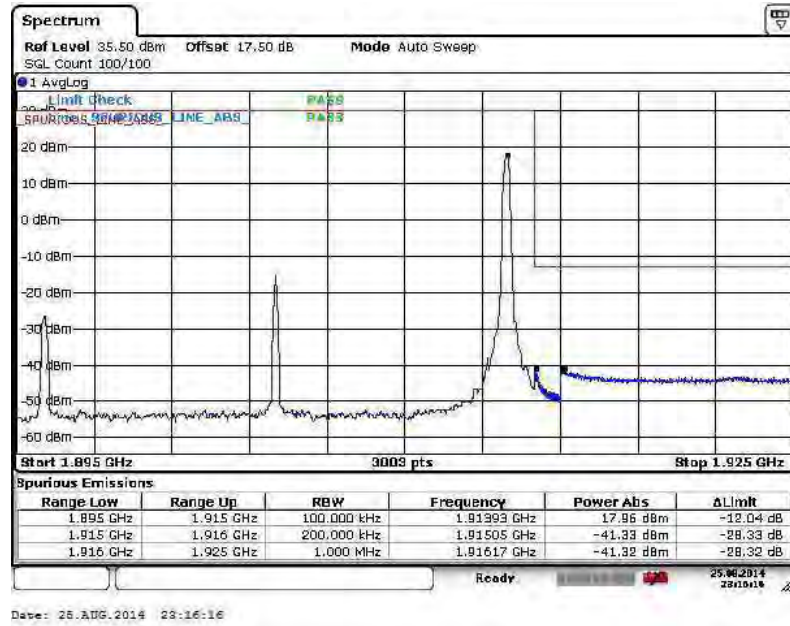

Lower Band Edge Plot for QPSK-RB Size 1, RB Offset 0

Lower Band Edge Plot for QPSK-RB Size 100, RB Offset 0

Higher Band Edge Plot for QPSK-RB Size 1, RB Offset 99

Higher Band Edge Plot for QPSK-RB Size 100, RB Offset 0

Band :	LTE Band 25	Band Width :	20MHz / 16QAM
--------	-------------	--------------	---------------

Lower Band Edge Plot for 16QAM-RB Size 1, RB Offset 0

Lower Band Edge Plot for 16QAM-RB Size 100, RB Offset 0