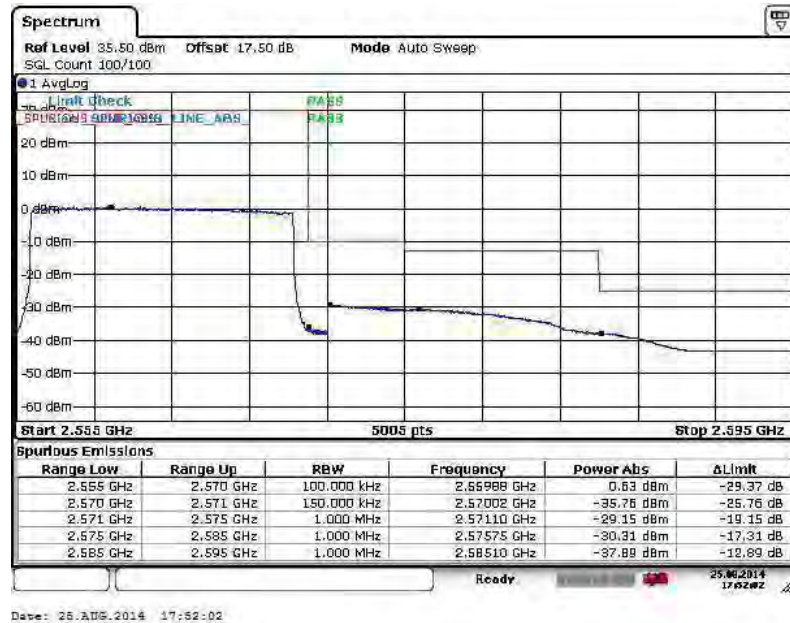

Band :	LTE Band 7	Band Width :	15MHz / 16QAM
--------	------------	--------------	---------------

Lower Band Edge Plot for 16QAM-RB Size 1, RB Offset 0

Lower Band Edge Plot for 16QAM-RB Size 75, RB Offset 0

Higher Band Edge Plot for 16QAM-RB Size 1, RB Offset 74

Higher Band Edge Plot for 16QAM-RB Size 75, RB Offset 0

Band :	LTE Band 7	Band Width :	20MHz / QPSK
--------	------------	--------------	--------------