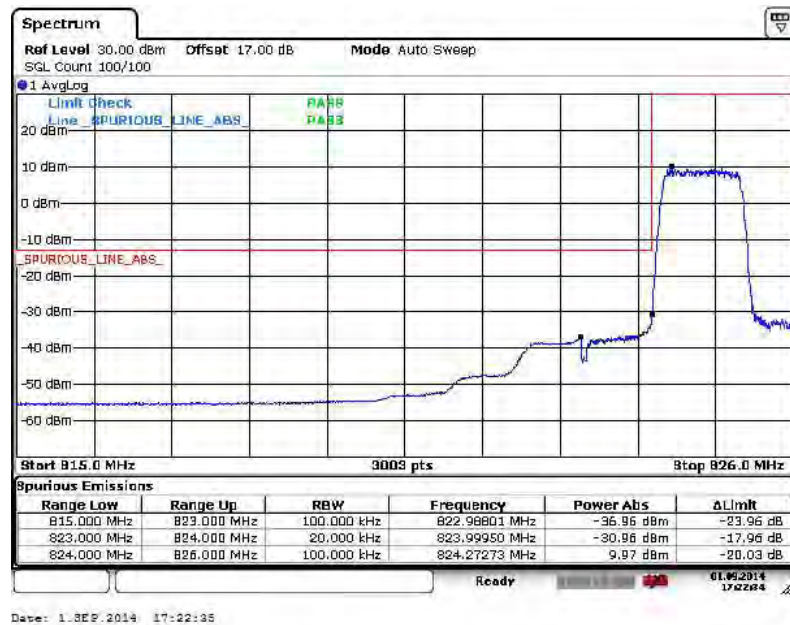

Lower Band Edge Plot for QPSK-RB Size 6, RB Offset 0