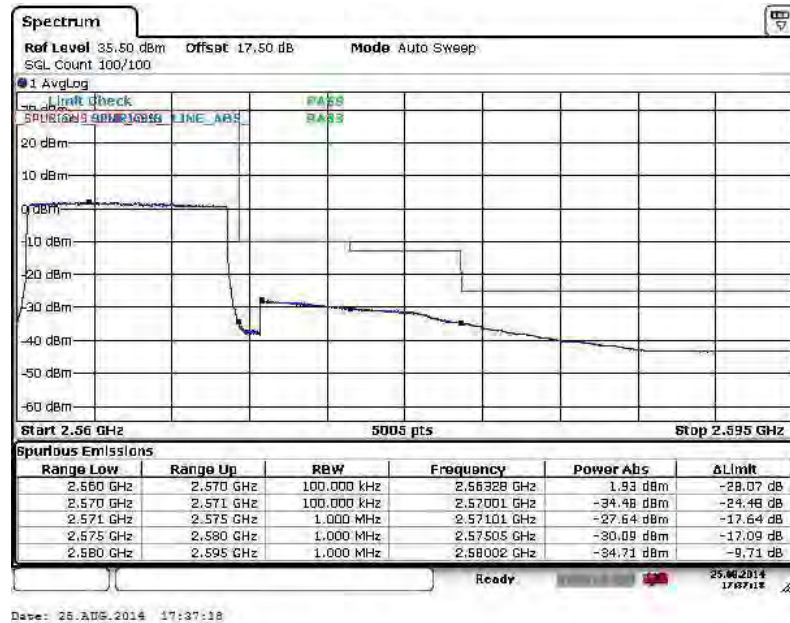

Higher Band Edge Plot for 16QAM-RB Size 1, RB Offset 49

Higher Band Edge Plot for 16QAM-RB Size 50, RB Offset 0

Band :	LTE Band 7	Band Width :	15MHz / QPSK
--------	------------	--------------	--------------

Lower Band Edge Plot for QPSK-RB Size 1, RB Offset 0

Lower Band Edge Plot for QPSK-RB Size 75, RB Offset 0

Higher Band Edge Plot for QPSK-RB Size 1, RB Offset 74

Higher Band Edge Plot for QPSK-RB Size 75, RB Offset 0

Band :	LTE Band 7	Band Width :	15MHz / 16QAM
--------	------------	--------------	---------------

Lower Band Edge Plot for 16QAM-RB Size 1, RB Offset 0

Lower Band Edge Plot for 16QAM-RB Size 75, RB Offset 0