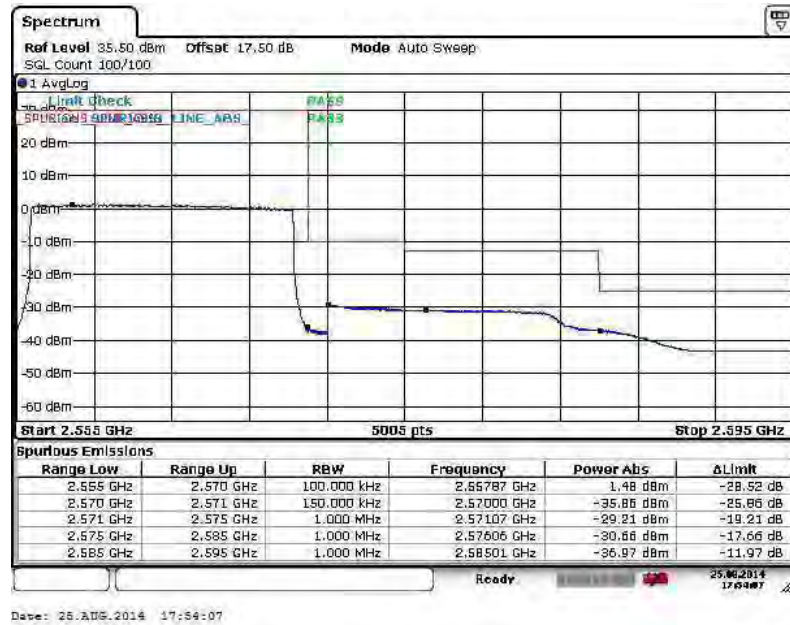

Higher Band Edge Plot for 16QAM-RB Size 1, RB Offset 49

Higher Band Edge Plot for 16QAM-RB Size 50, RB Offset 0

Band :	LTE Band 7	Band Width :	15MHz / QPSK
--------	------------	--------------	--------------

Lower Band Edge Plot for QPSK-RB Size 1, RB Offset 0

Lower Band Edge Plot for QPSK-RB Size 75, RB Offset 0

Higher Band Edge Plot for QPSK-RB Size 1, RB Offset 74

Higher Band Edge Plot for QPSK-RB Size 75, RB Offset 0

Band :	LTE Band 7	Band Width :	15MHz / 16QAM
--------	------------	--------------	---------------

Lower Band Edge Plot for 16QAM-RB Size 1, RB Offset 0

Lower Band Edge Plot for 16QAM-RB Size 75, RB Offset 0