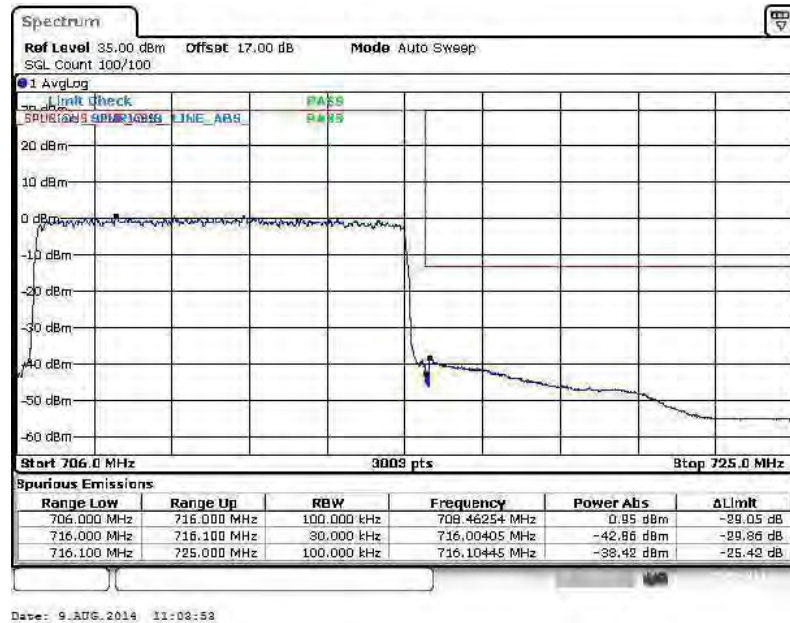

Lower Band Edge Plot for QPSK-RB Size 1, RB Offset 0

Lower Band Edge Plot for QPSK-RB Size 50, RB Offset 0

Higher Band Edge Plot for QPSK-RB Size 1, RB Offset 49

Higher Band Edge Plot for QPSK-RB Size 50, RB Offset 0