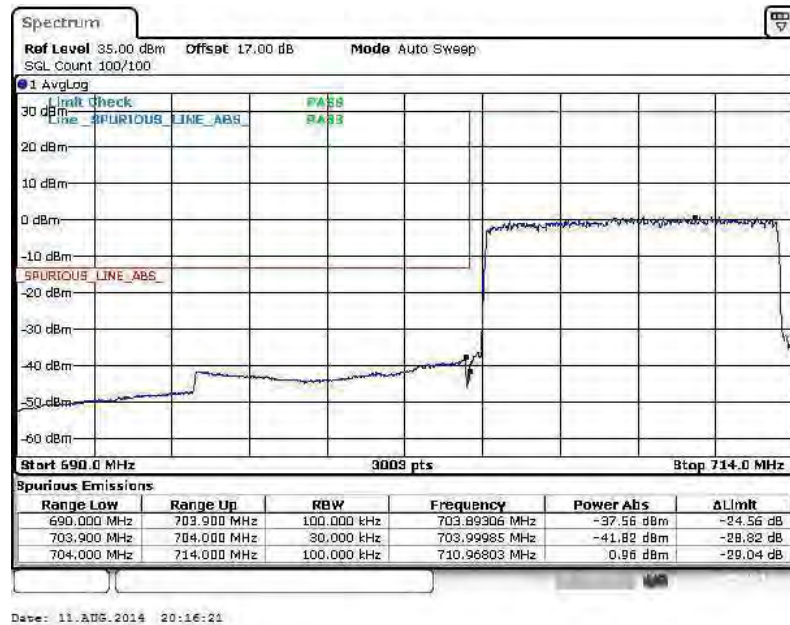

Lower Band Edge Plot for QPSK-RB Size 50, RB Offset 0