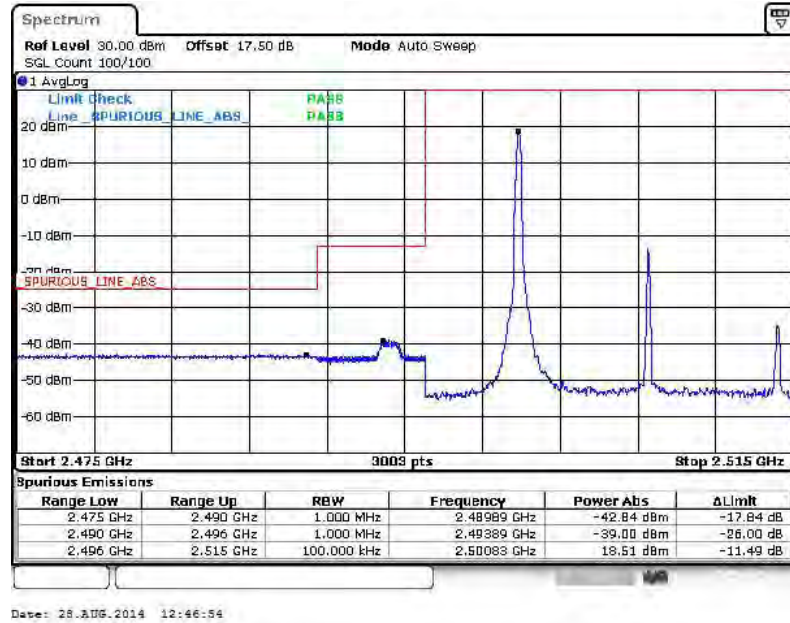

Band :	LTE Band 7	Band Width :	15MHz / QPSK

Lower Band Edge Plot for QPSK-RB Size 1, RB Offset 0