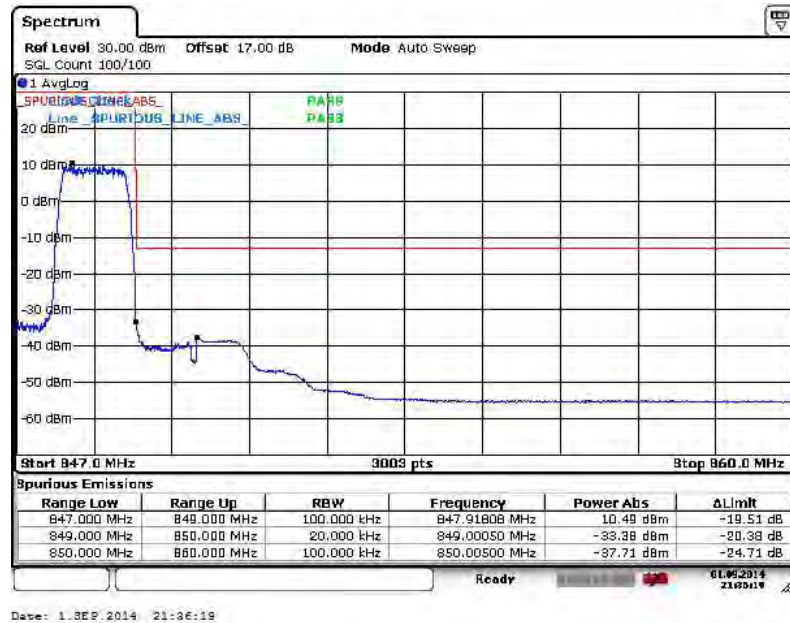

Higher Band Edge Plot for 16QAM-RB Size 1, RB Offset 99

Higher Band Edge Plot for 16QAM-RB Size 100, RB Offset 0

Band :	LTE Band 26	Band Width :	1.4MHz / QPSK
---------------	-------------	---------------------	---------------

Lower Band Edge Plot for QPSK-RB Size 1, RB Offset 0

Lower Band Edge Plot for QPSK-RB Size 6, RB Offset 0

Higher Band Edge Plot for QPSK-RB Size 1, RB Offset 5

Higher Band Edge Plot for QPSK-RB Size 6, RB Offset 0

Band :	LTE Band 26	Band Width :	1.4MHz / 16QAM
--------	-------------	--------------	----------------

Lower Band Edge Plot for 16QAM -RB Size 1, RB Offset 0

Lower Band Edge Plot for 16QAM -RB Size 6, RB Offset 0