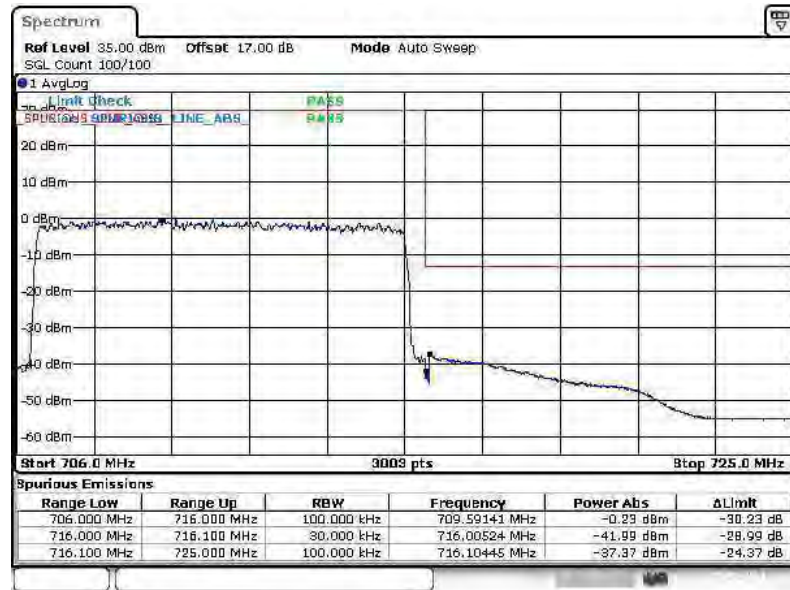

Higher Band Edge Plot for 16QAM-RB Size 50, RB Offset 0

Date: 9.AUG.2014 11:08:20