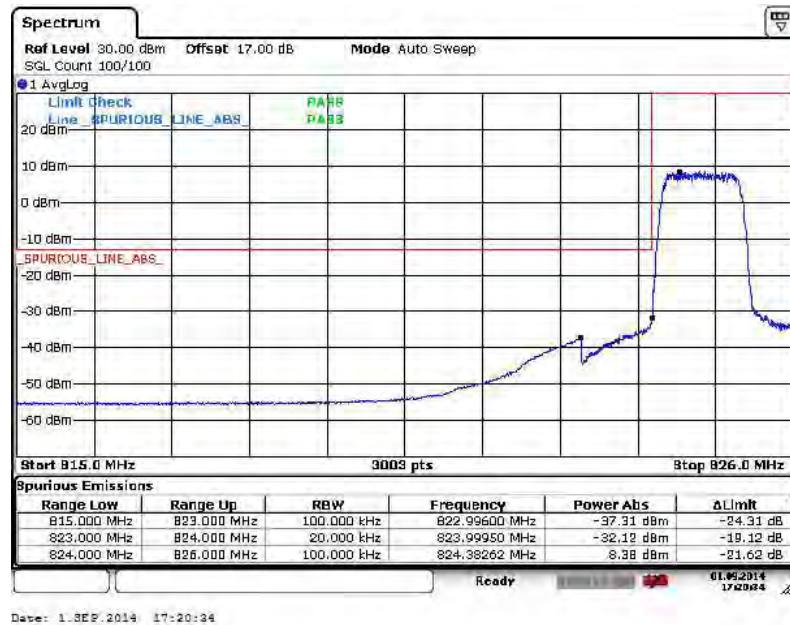

Higher Band Edge Plot for 16QAM-RB Size 1, RB Offset 99

Higher Band Edge Plot for 16QAM-RB Size 100, RB Offset 0

Band :	LTE Band 26	Band Width :	1.4MHz / QPSK
---------------	-------------	---------------------	---------------

Lower Band Edge Plot for QPSK-RB Size 1, RB Offset 0

Lower Band Edge Plot for QPSK-RB Size 6, RB Offset 0

Higher Band Edge Plot for QPSK-RB Size 1, RB Offset 5

Higher Band Edge Plot for QPSK-RB Size 6, RB Offset 0

Band :	LTE Band 26	Band Width :	1.4MHz / 16QAM
--------	-------------	--------------	----------------

Lower Band Edge Plot for 16QAM -RB Size 1, RB Offset 0

Lower Band Edge Plot for 16QAM -RB Size 6, RB Offset 0