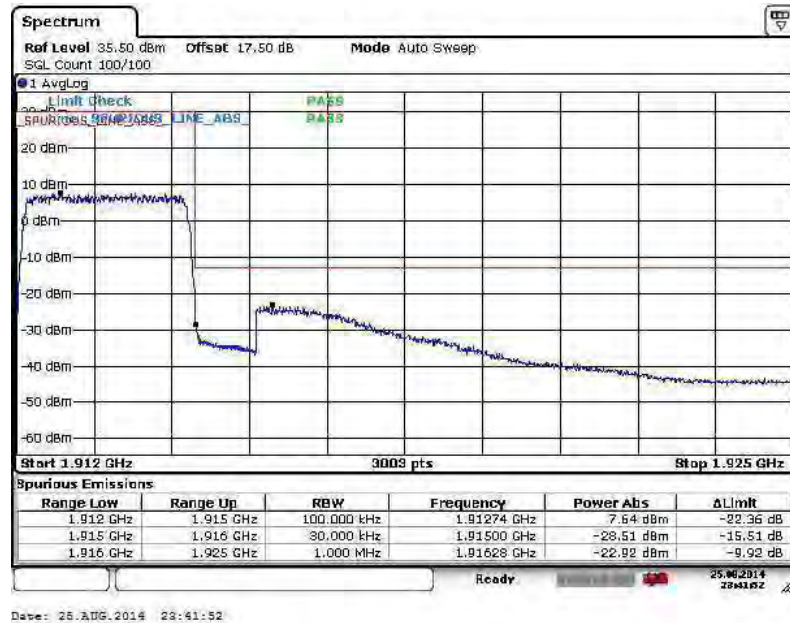

Lower Band Edge Plot for QPSK-RB Size 1, RB Offset 0

Lower Band Edge Plot for QPSK-RB Size 15, RB Offset 0

Higher Band Edge Plot for QPSK-RB Size 1, RB Offset 14

Higher Band Edge Plot for QPSK-RB Size 15, RB Offset 0

Band :	LTE Band 25	Band Width :	3MHz / 16QAM
--------	-------------	--------------	--------------

Lower Band Edge Plot for 16QAM -RB Size 1, RB Offset 0

Lower Band Edge Plot for 16QAM -RB Size 15, RB Offset 0