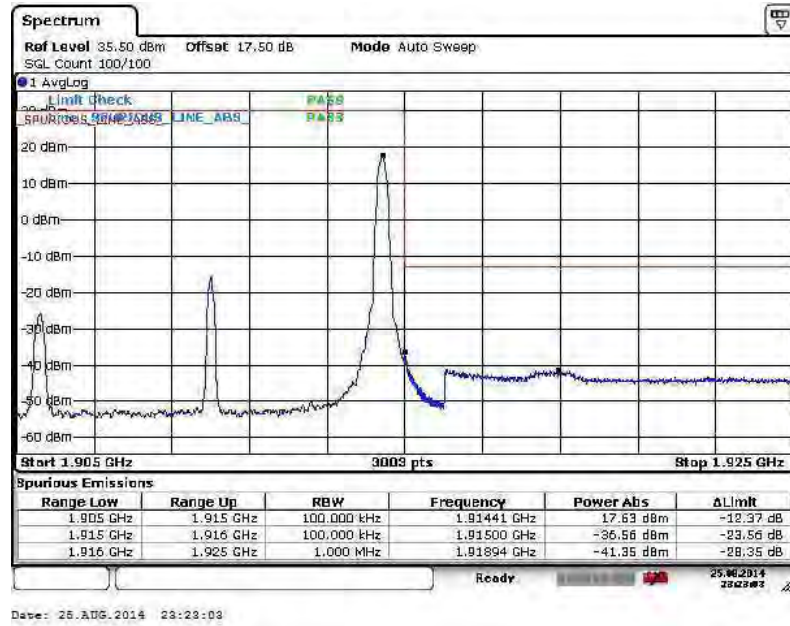

Higher Band Edge Plot for 16QAM-RB Size 1, RB Offset 49