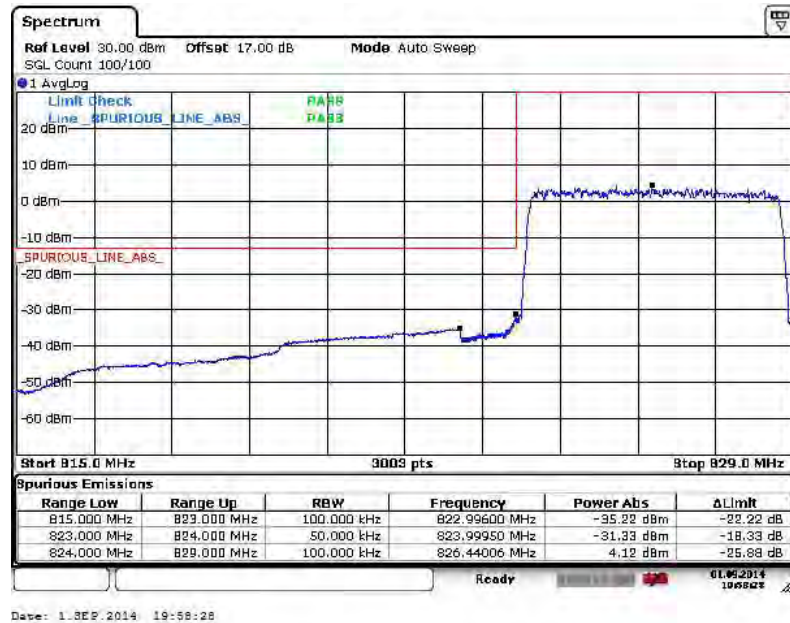

Lower Band Edge Plot for QPSK-RB Size 25, RB Offset 0