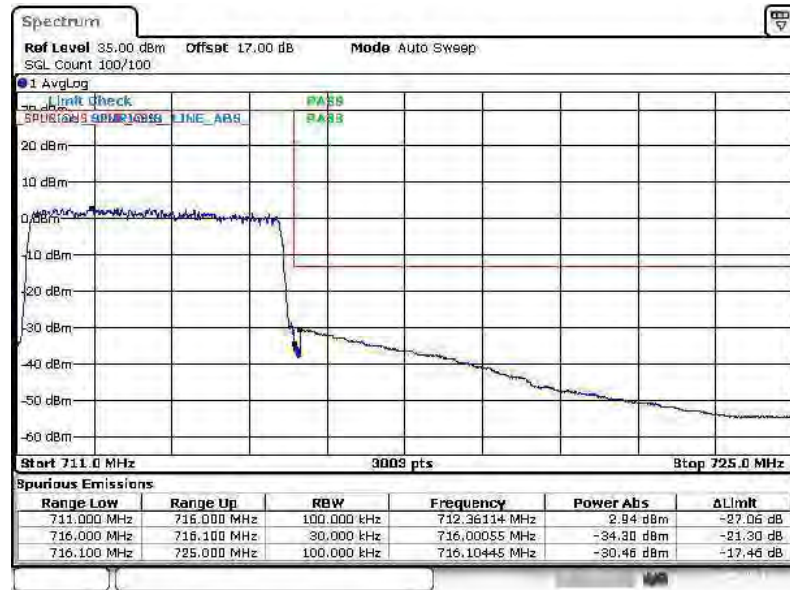

Higher Band Edge Plot for 16QAM-RB Size 25, RB Offset 0

Date: 11.AUG.2014 19:31:00