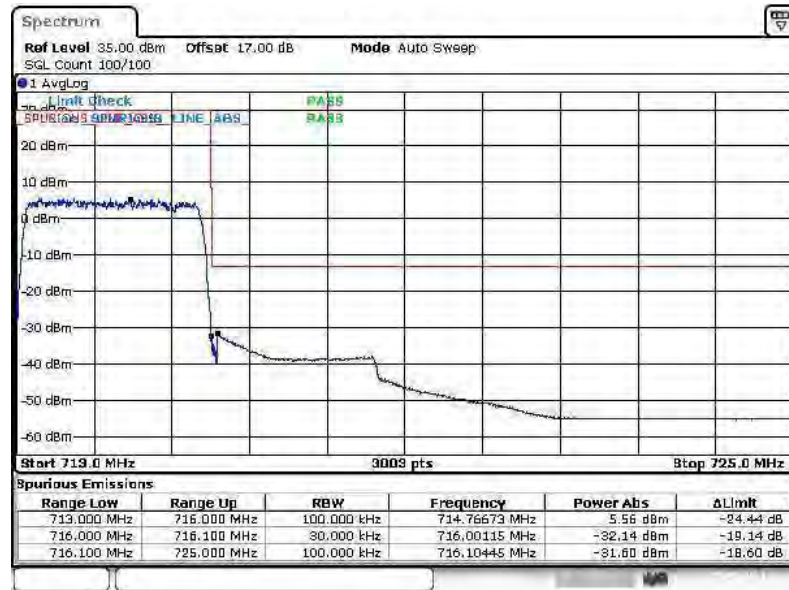

Lower Band Edge Plot for QPSK-RB Size 1, RB Offset 0

Lower Band Edge Plot for QPSK-RB Size 15, RB Offset 0

Higher Band Edge Plot for QPSK-RB Size 1, RB Offset 14

Date: 9.AUG.2014 09:40:42

Higher Band Edge Plot for QPSK-RB Size 15, RB Offset 0