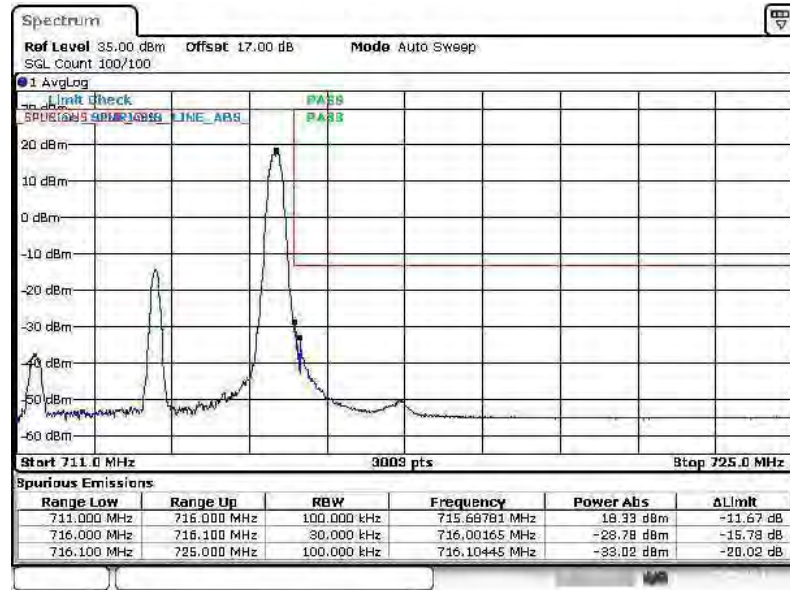

Lower Band Edge Plot for QPSK-RB Size 1, RB Offset 0

Lower Band Edge Plot for QPSK-RB Size 25, RB Offset 0

Higher Band Edge Plot for QPSK-RB Size 1, RB Offset 24

Date: 9.AUG.2014 10:36:16

Higher Band Edge Plot for QPSK-RB Size 25, RB Offset 0