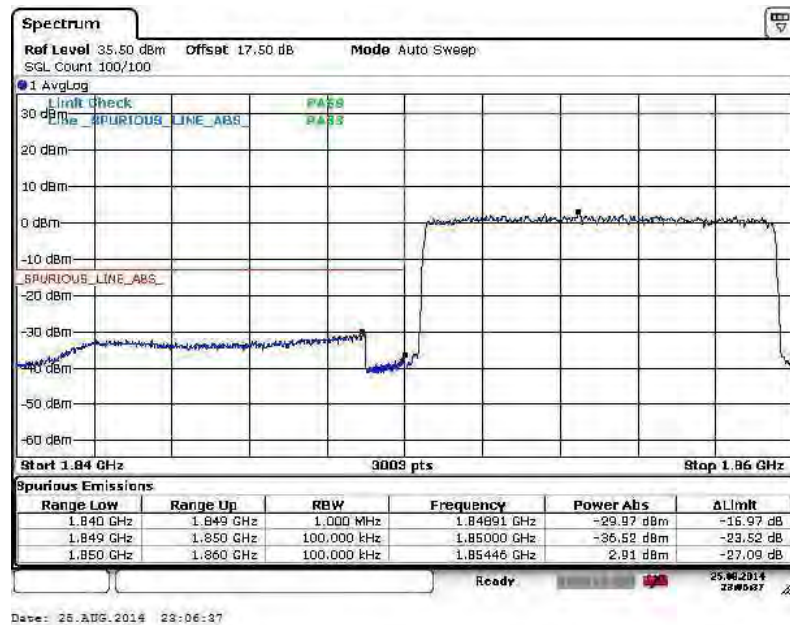

Lower Band Edge Plot for QPSK-RB Size 50, RB Offset 0