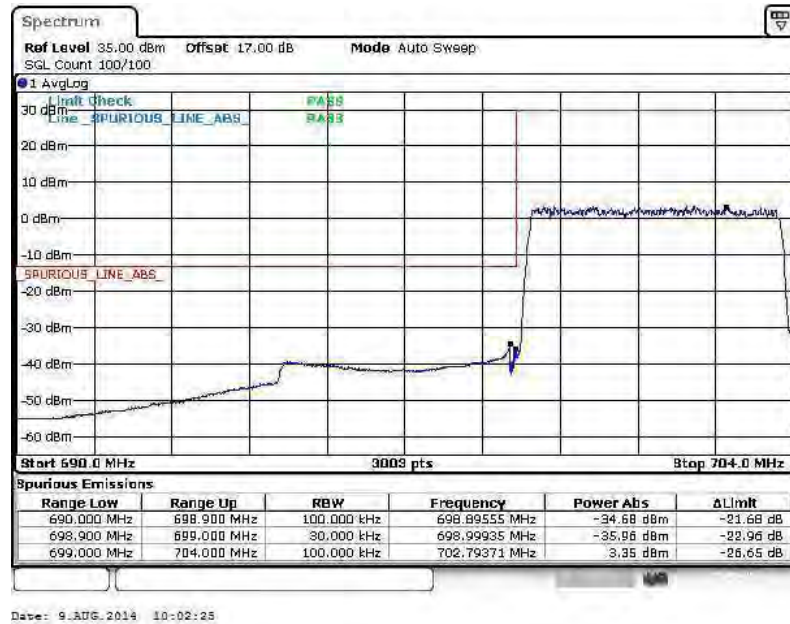

Lower Band Edge Plot for QPSK-RB Size 25, RB Offset 0