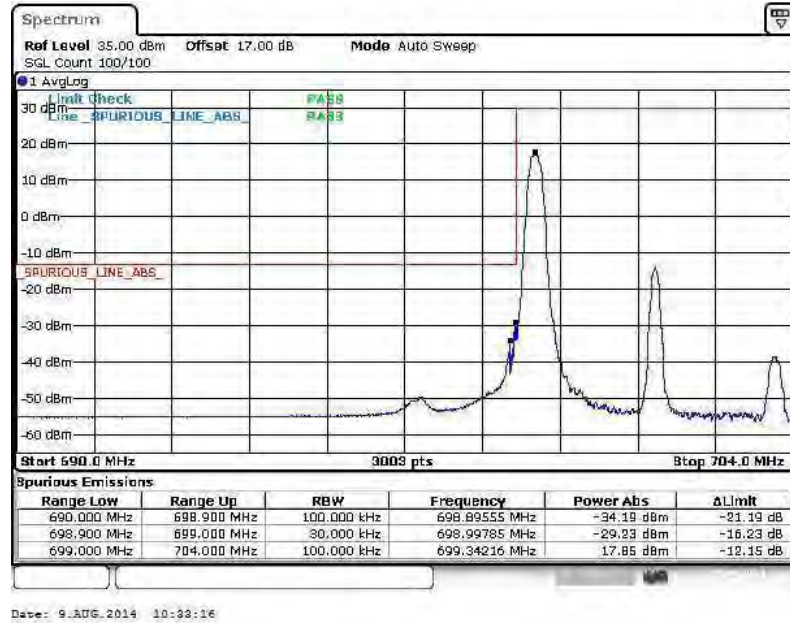

Band :	LTE Band 12	Band Width :	5MHz / QPSK

Lower Band Edge Plot for QPSK-RB Size 1, RB Offset 0