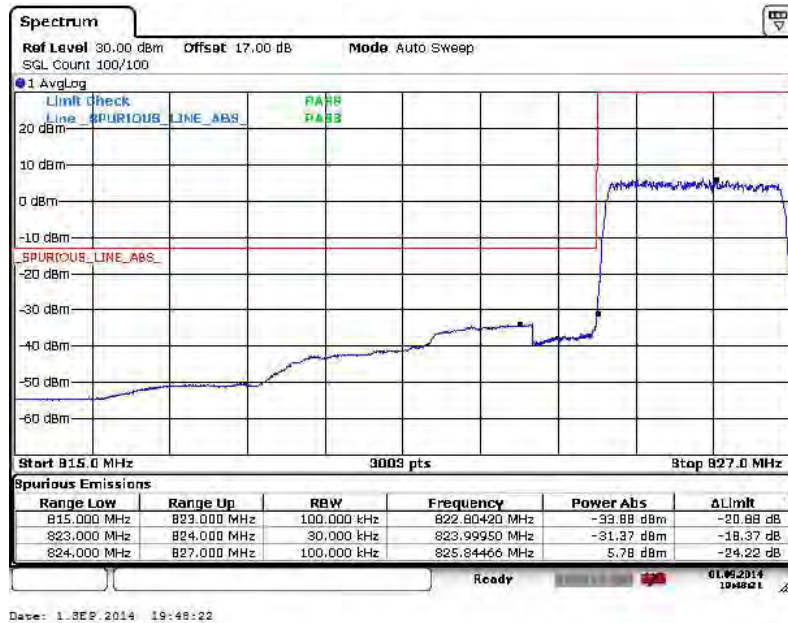

Lower Band Edge Plot for QPSK-RB Size 15, RB Offset 0