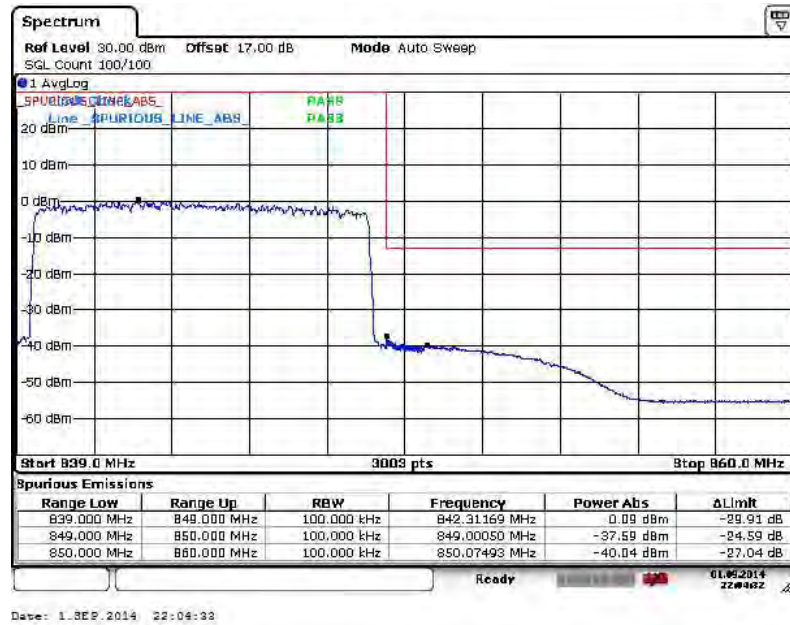

Date: 1.0EP.2014 22:08:24

Band :	LTE Band 26	Band Width :	10MHz / 16QAM
--------	-------------	--------------	---------------

Lower Band Edge Plot for 16QAM-RB Size 1, RB Offset 0

Lower Band Edge Plot for 16QAM-RB Size 50, RB Offset 0

Higher Band Edge Plot for 16QAM-RB Size 1, RB Offset 49

Higher Band Edge Plot for 16QAM-RB Size 50, RB Offset 0

Band :	LTE Band 26	Band Width :	15MHz / QPSK
--------	-------------	--------------	--------------