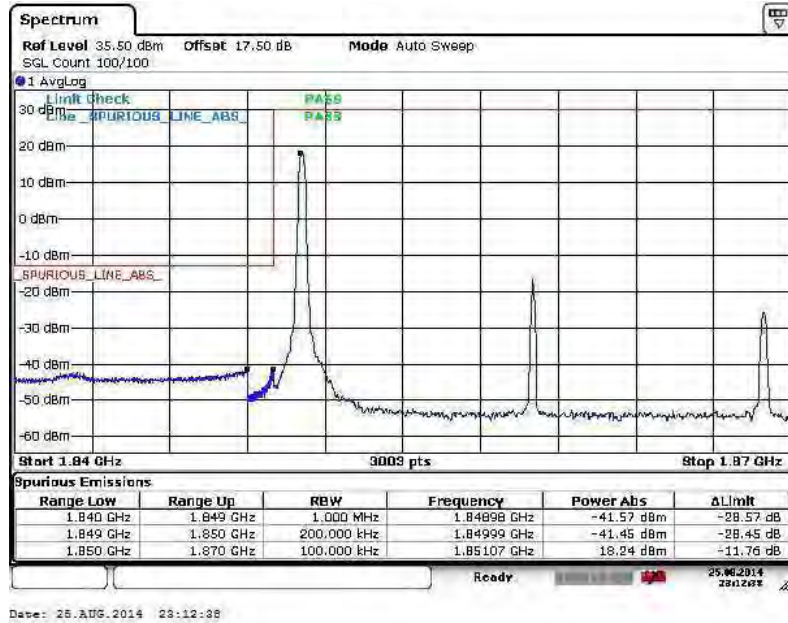

Band :	LTE Band 25	Band Width :	20MHz / QPSK

Lower Band Edge Plot for QPSK-RB Size 1, RB Offset 0