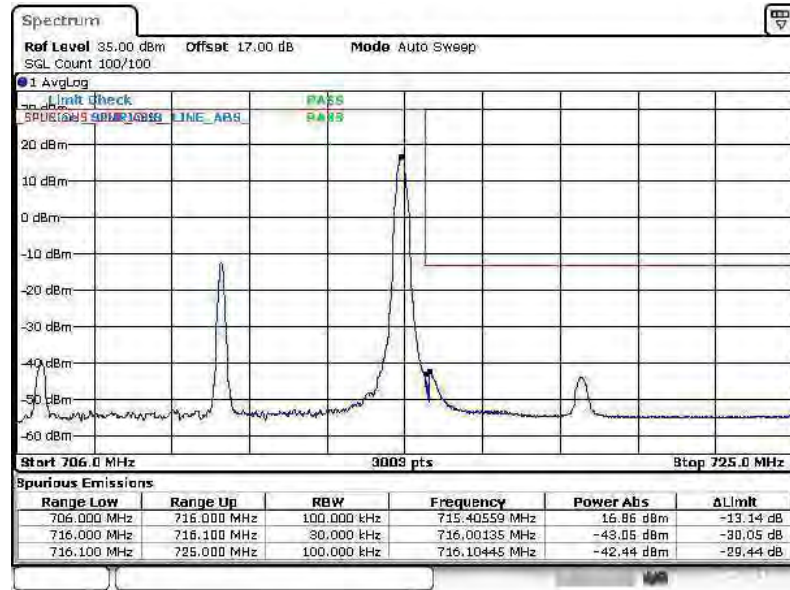

Higher Band Edge Plot for 16QAM-RB Size 1, RB Offset 49

Date: 11.AUG.2014 20:41:24