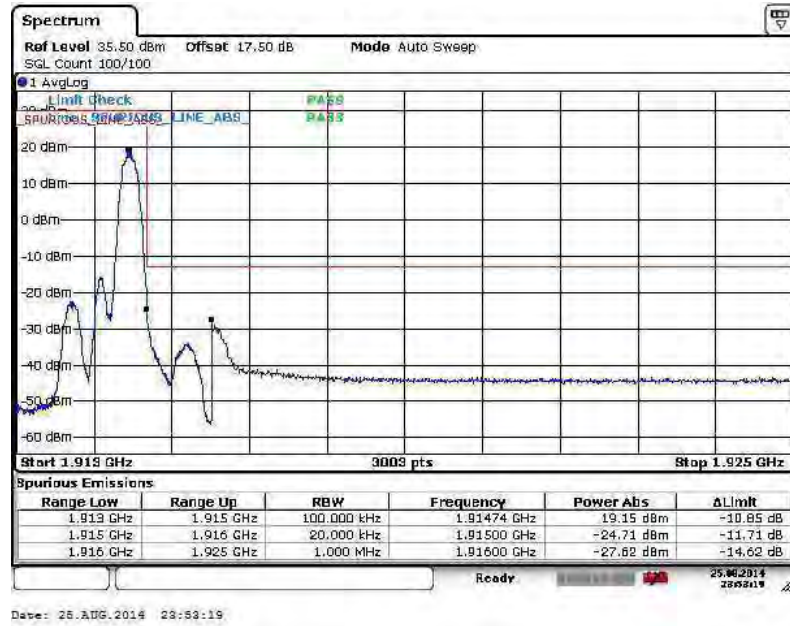

Higher Band Edge Plot for 16QAM -RB Size 1, RB Offset 5