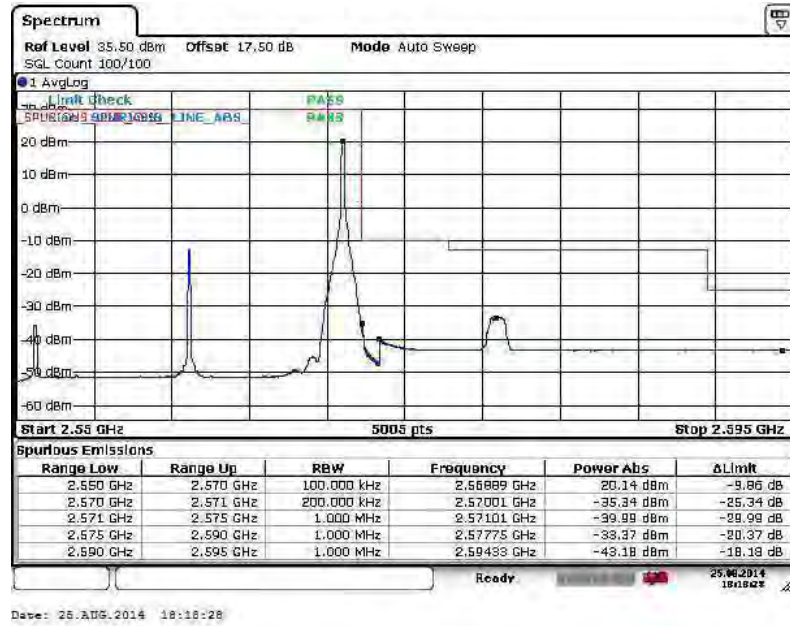

Lower Band Edge Plot for QPSK-RB Size 1, RB Offset 0

Lower Band Edge Plot for QPSK-RB Size 100, RB Offset 0

Higher Band Edge Plot for QPSK-RB Size 1, RB Offset 99

Higher Band Edge Plot for QPSK-RB Size 100, RB Offset 0

Band :	LTE Band 7	Band Width :	20MHz / 16QAM
--------	------------	--------------	---------------

Lower Band Edge Plot for 16QAM-RB Size 1, RB Offset 0

Lower Band Edge Plot for 16QAM-RB Size 100, RB Offset 0