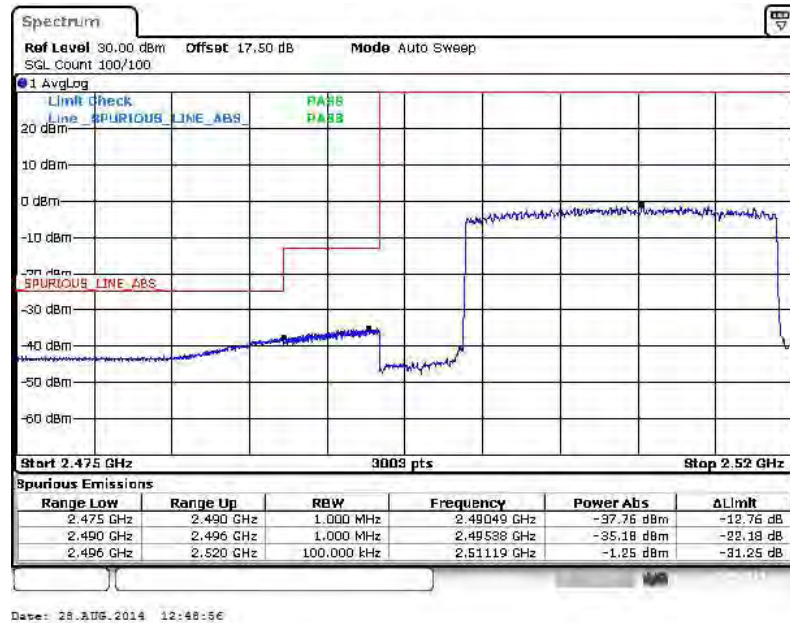

Lower Band Edge Plot for QPSK-RB Size 1, RB Offset 0

Lower Band Edge Plot for QPSK-RB Size 100, RB Offset 0

Higher Band Edge Plot for QPSK-RB Size 1, RB Offset 99

Higher Band Edge Plot for QPSK-RB Size 100, RB Offset 0

Band :	LTE Band 7	Band Width :	20MHz / 16QAM
--------	------------	--------------	---------------

Lower Band Edge Plot for 16QAM-RB Size 1, RB Offset 0

Lower Band Edge Plot for 16QAM-RB Size 100, RB Offset 0