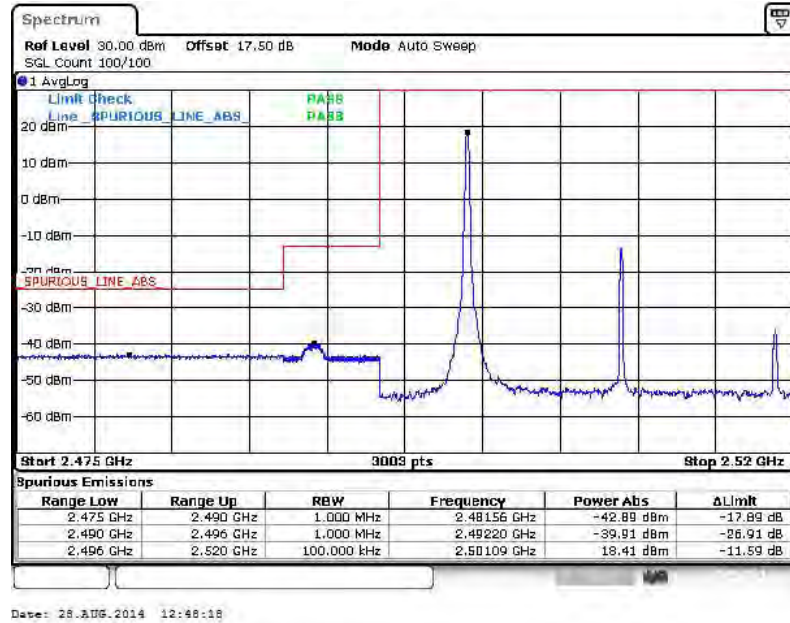

Lower Band Edge Plot for QPSK-RB Size 1, RB Offset 0

Lower Band Edge Plot for QPSK-RB Size 100, RB Offset 0

Higher Band Edge Plot for QPSK-RB Size 1, RB Offset 99

Higher Band Edge Plot for QPSK-RB Size 100, RB Offset 0

Band :	LTE Band 7	Band Width :	20MHz / 16QAM
--------	------------	--------------	---------------

Lower Band Edge Plot for 16QAM-RB Size 1, RB Offset 0

Lower Band Edge Plot for 16QAM-RB Size 100, RB Offset 0