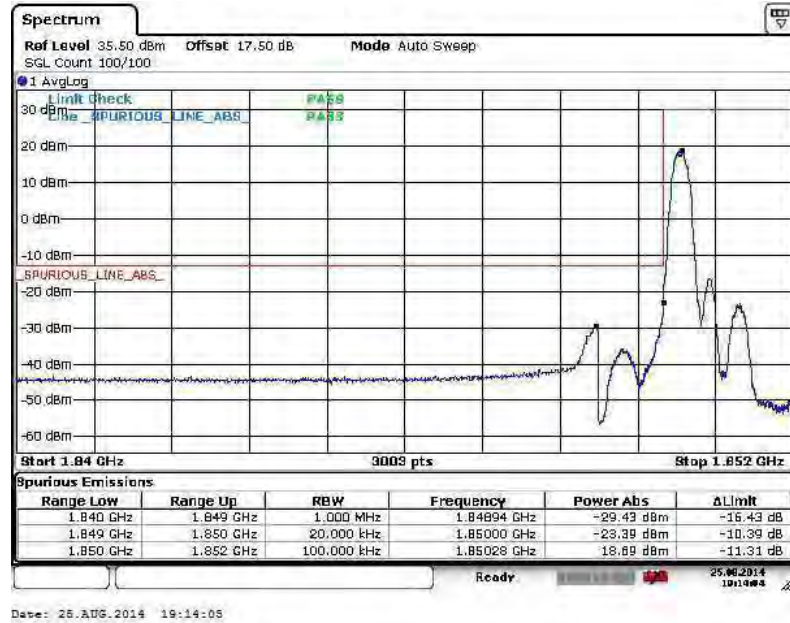

Band :	LTE Band 25	Band Width :	1.4MHz / 16QAM

Lower Band Edge Plot for 16QAM -RB Size 1, RB Offset 0