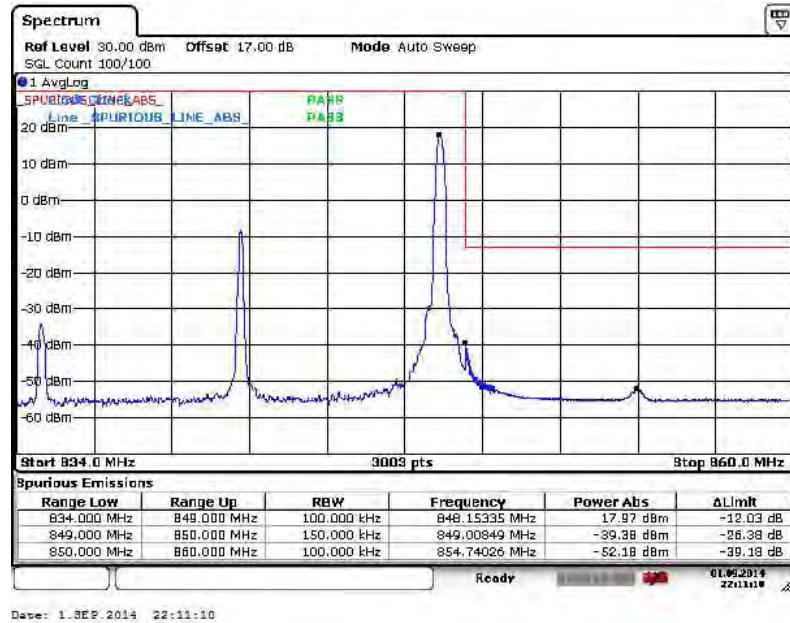

Lower Band Edge Plot for QPSK-RB Size 1, RB Offset 0

Lower Band Edge Plot for QPSK-RB Size 75, RB Offset 0

Higher Band Edge Plot for QPSK-RB Size 1, RB Offset 74

Higher Band Edge Plot for QPSK-RB Size 75, RB Offset 0