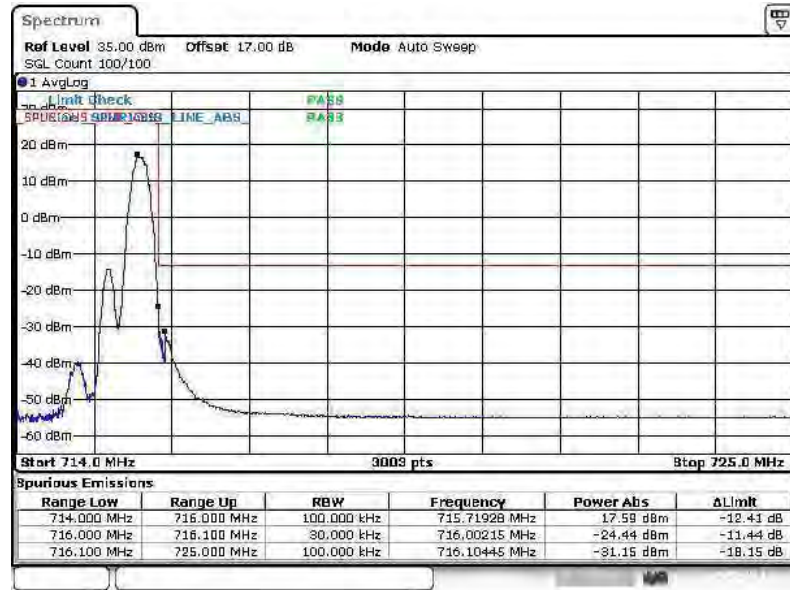

Higher Band Edge Plot for 16QAM-RB Size 1, RB Offset 5

Date: 26.AUG.2014 01:30:40