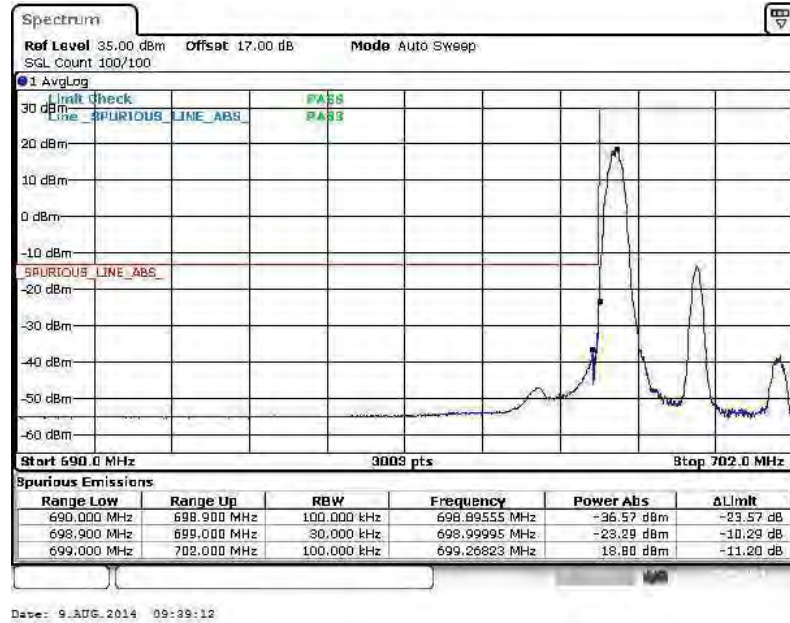

Band :	LTE Band 12	Band Width :	3MHz / QPSK

Lower Band Edge Plot for QPSK-RB Size 1, RB Offset 0