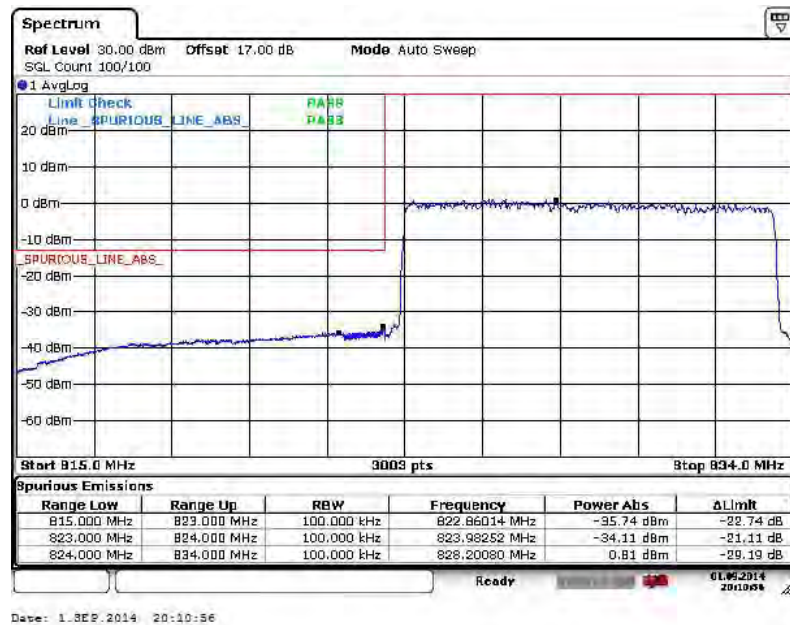

Lower Band Edge Plot for QPSK-RB Size 50, RB Offset 0