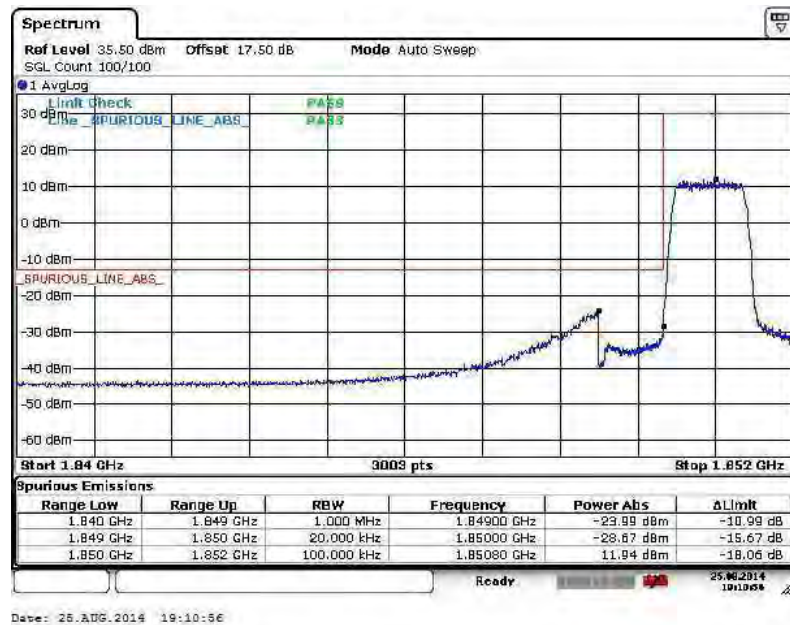

Lower Band Edge Plot for QPSK-RB Size 6, RB Offset 0