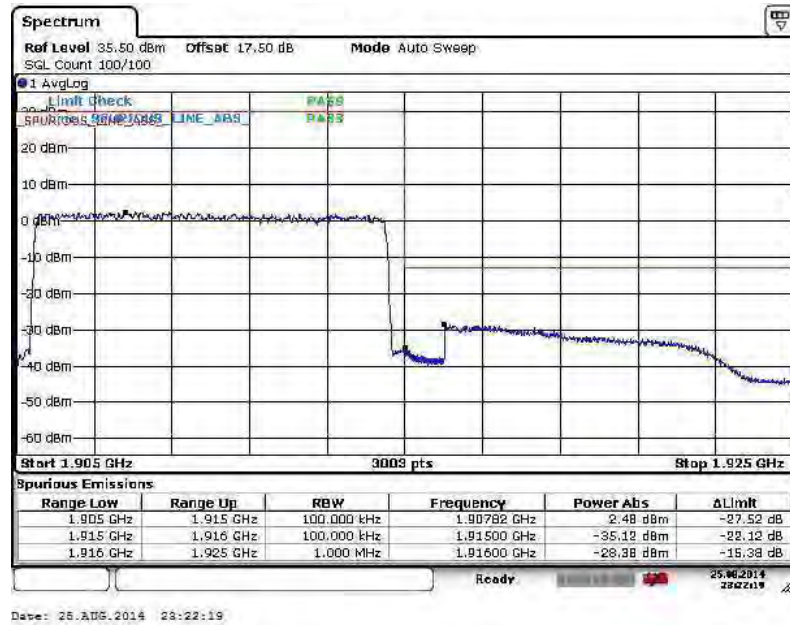

Lower Band Edge Plot for QPSK-RB Size 1, RB Offset 0

Lower Band Edge Plot for QPSK-RB Size 50, RB Offset 0

Higher Band Edge Plot for QPSK-RB Size 1, RB Offset 49

Higher Band Edge Plot for QPSK-RB Size 50, RB Offset 0

Band :	LTE Band 25	Band Width :	10MHz / 16QAM
--------	-------------	--------------	---------------

Lower Band Edge Plot for 16QAM-RB Size 1, RB Offset 0

Lower Band Edge Plot for 16QAM-RB Size 50, RB Offset 0