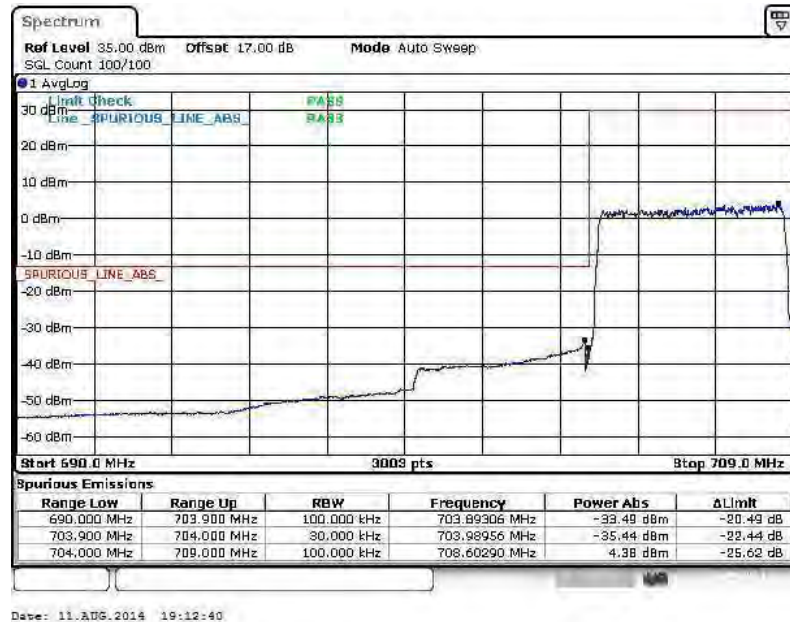

Lower Band Edge Plot for QPSK-RB Size 25, RB Offset 0