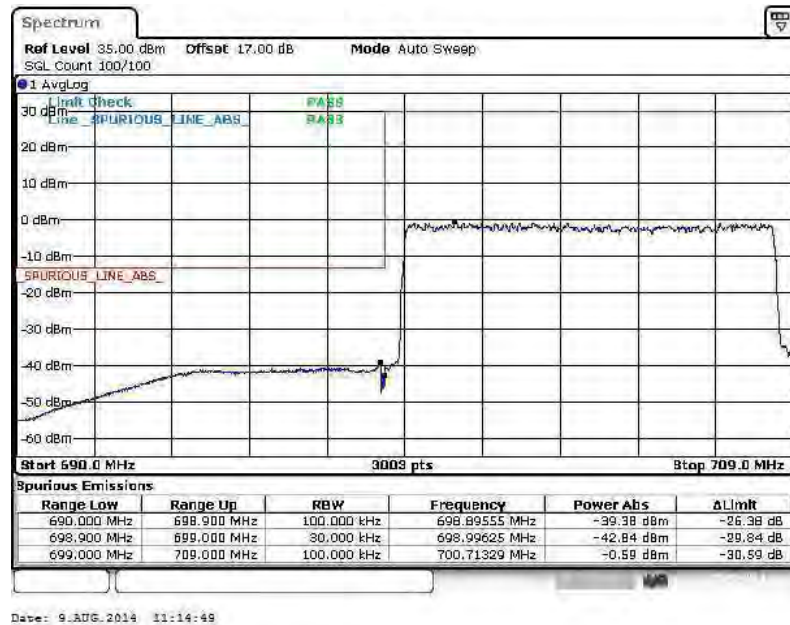

Lower Band Edge Plot for 16QAM-RB Size 50, RB Offset 0