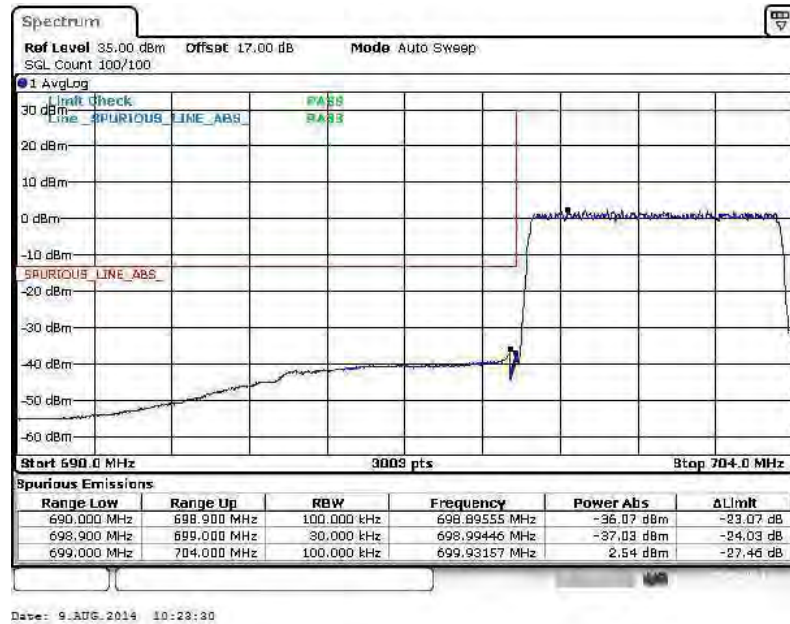

Date: 9.AUG.2014 10:14:25

Band :	LTE Band 12	Band Width :	5MHz / 16QAM
---------------	-------------	---------------------	--------------

Lower Band Edge Plot for 16QAM-RB Size 1, RB Offset 0

Lower Band Edge Plot for 16QAM-RB Size 25, RB Offset 0