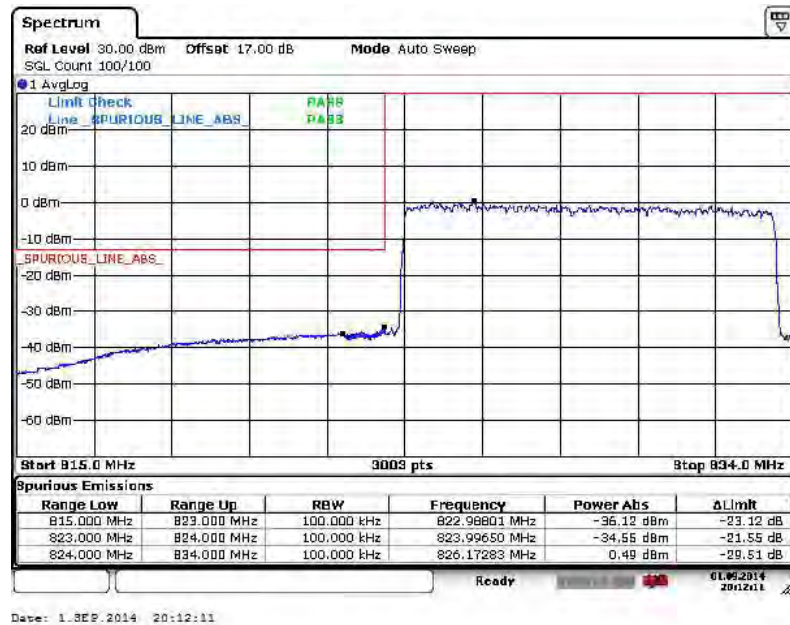

Date: 1.0EP.2014 22:08:24

Band :	LTE Band 26	Band Width :	10MHz / 16QAM
--------	-------------	--------------	---------------

Lower Band Edge Plot for 16QAM-RB Size 1, RB Offset 0

Lower Band Edge Plot for 16QAM-RB Size 50, RB Offset 0

Higher Band Edge Plot for 16QAM-RB Size 1, RB Offset 49

Higher Band Edge Plot for 16QAM-RB Size 50, RB Offset 0

Band :	LTE Band 26	Band Width :	15MHz / QPSK
--------	-------------	--------------	--------------