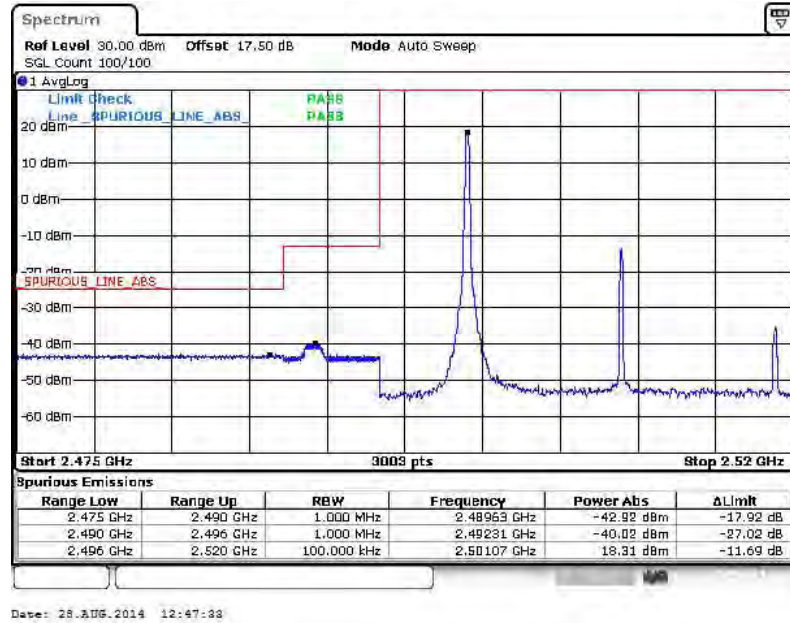

Band :	LTE Band 7	Band Width :	20MHz / QPSK

Lower Band Edge Plot for QPSK-RB Size 1, RB Offset 0