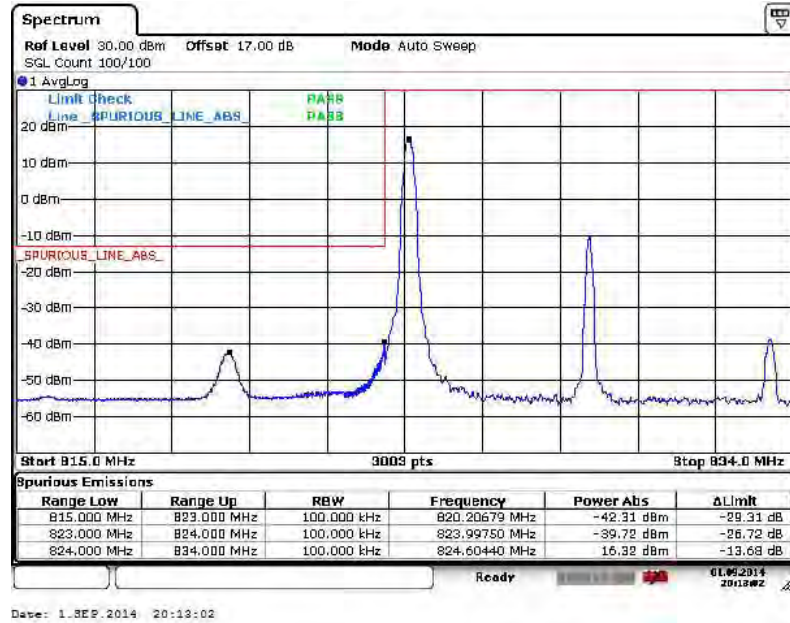

Lower Band Edge Plot for QPSK-RB Size 1, RB Offset 0

Lower Band Edge Plot for QPSK-RB Size 50, RB Offset 0

Higher Band Edge Plot for QPSK-RB Size 1, RB Offset 49

Date: 1.0EP.2014 22:06:17

Higher Band Edge Plot for QPSK-RB Size 50, RB Offset 0

Date: 1.0EP.2014 22:08:24

Band :	LTE Band 26	Band Width :	10MHz / 16QAM
--------	-------------	--------------	---------------

Lower Band Edge Plot for 16QAM-RB Size 1, RB Offset 0

Lower Band Edge Plot for 16QAM-RB Size 50, RB Offset 0