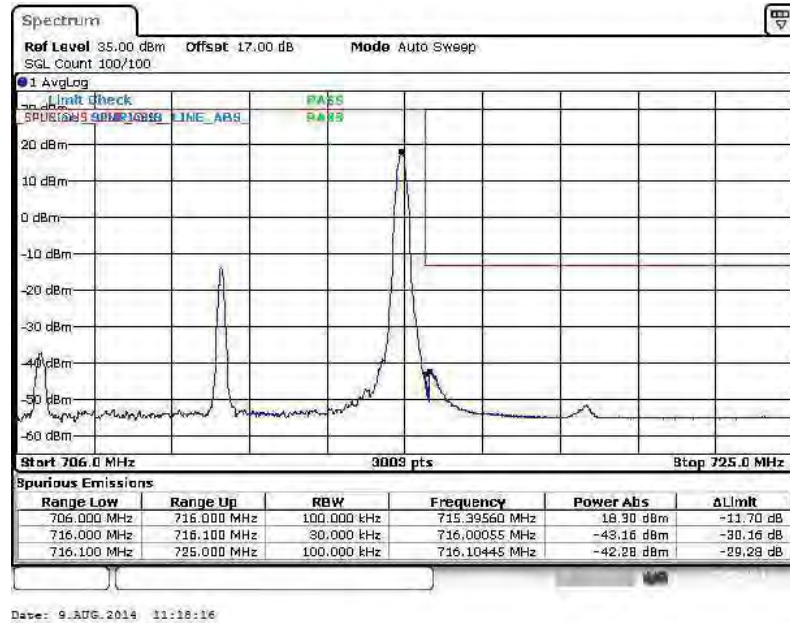

Lower Band Edge Plot for QPSK-RB Size 1, RB Offset 0

Lower Band Edge Plot for QPSK-RB Size 50, RB Offset 0

Higher Band Edge Plot for QPSK-RB Size 1, RB Offset 49

Higher Band Edge Plot for QPSK-RB Size 50, RB Offset 0