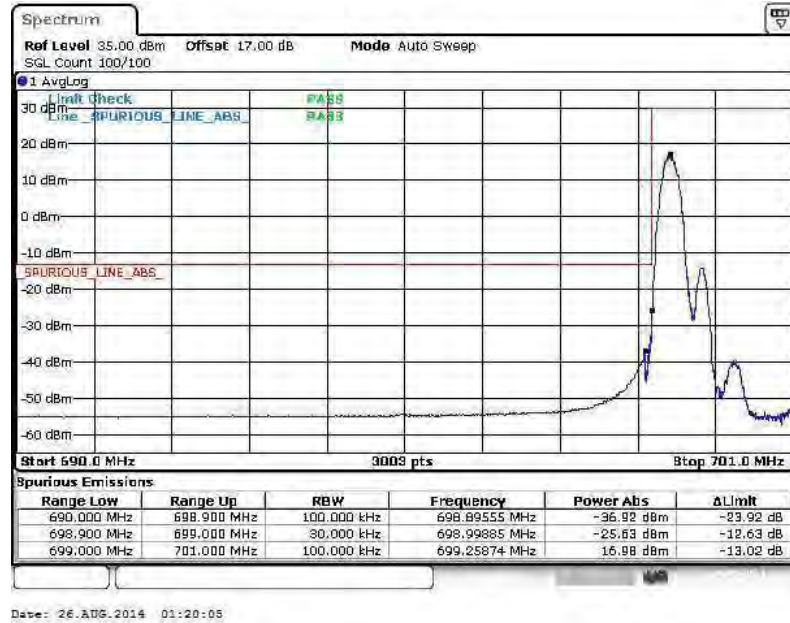

Band :	LTE Band 12	Band Width :	1.4MHz / 16QAM

Lower Band Edge Plot for 16QAM-RB Size 1, RB Offset 0