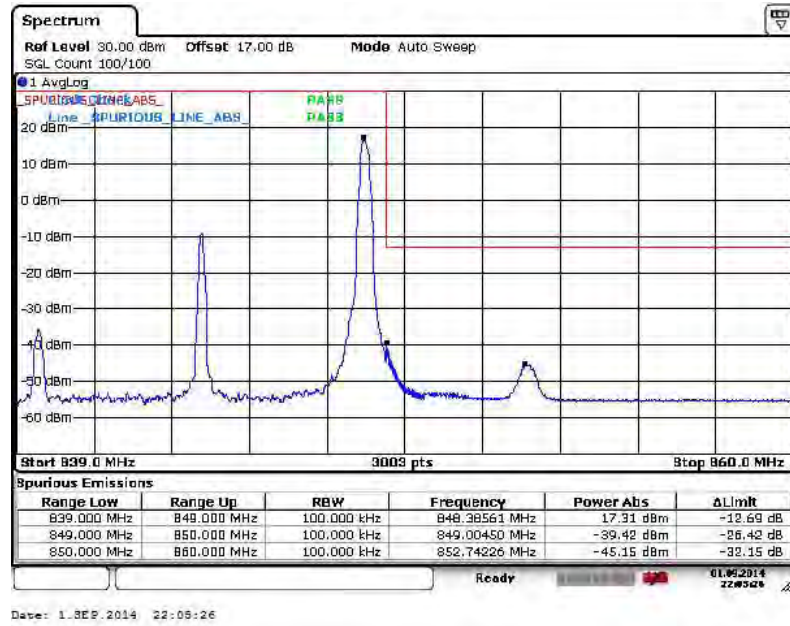

Date: 1.0EP.2014 22:08:24

Band :	LTE Band 26	Band Width :	10MHz / 16QAM
--------	-------------	--------------	---------------

Lower Band Edge Plot for 16QAM-RB Size 1, RB Offset 0

Lower Band Edge Plot for 16QAM-RB Size 50, RB Offset 0

Higher Band Edge Plot for 16QAM-RB Size 1, RB Offset 49

Higher Band Edge Plot for 16QAM-RB Size 50, RB Offset 0

Band :	LTE Band 26	Band Width :	15MHz / QPSK
--------	-------------	--------------	--------------