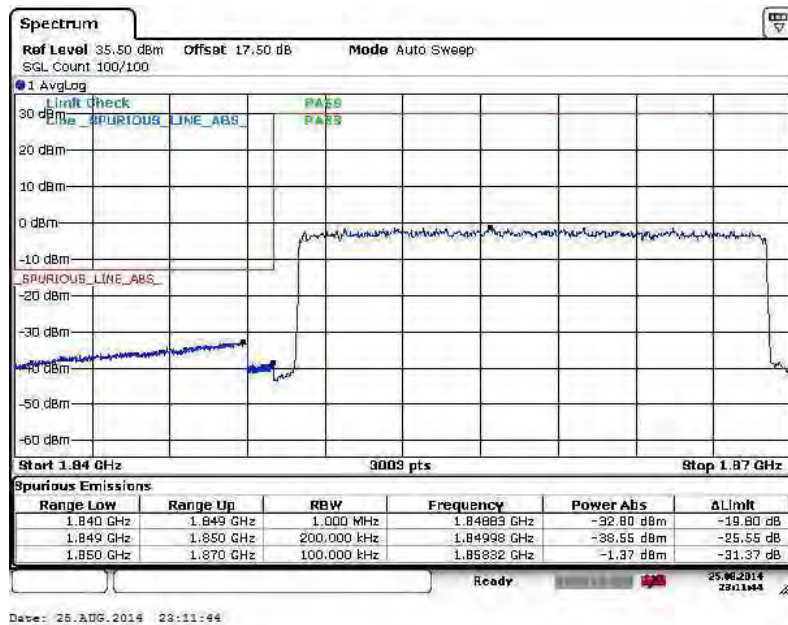

Higher Band Edge Plot for 16QAM-RB Size 1, RB Offset 74

Higher Band Edge Plot for 16QAM-RB Size 75, RB Offset 0

Band :	LTE Band 25	Band Width :	20MHz / QPSK
--------	-------------	--------------	--------------

Lower Band Edge Plot for QPSK-RB Size 1, RB Offset 0

Lower Band Edge Plot for QPSK-RB Size 100, RB Offset 0

Higher Band Edge Plot for QPSK-RB Size 1, RB Offset 99

Higher Band Edge Plot for QPSK-RB Size 100, RB Offset 0

Band :	LTE Band 25	Band Width :	20MHz / 16QAM
--------	-------------	--------------	---------------

Lower Band Edge Plot for 16QAM-RB Size 1, RB Offset 0

Lower Band Edge Plot for 16QAM-RB Size 100, RB Offset 0