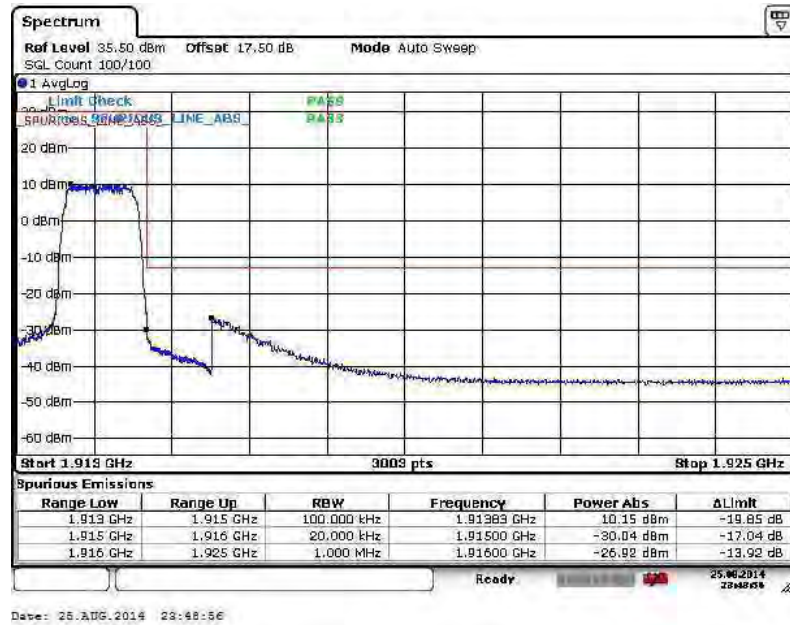

Band :	LTE Band 25	Band Width :	1.4MHz / 16QAM
---------------	-------------	---------------------	----------------

Lower Band Edge Plot for 16QAM -RB Size 1, RB Offset 0

Lower Band Edge Plot for 16QAM -RB Size 6, RB Offset 0

Higher Band Edge Plot for 16QAM -RB Size 1, RB Offset 5

Higher Band Edge Plot for 16QAM -RB Size 6, RB Offset 0

Band :	LTE Band 25	Band Width :	3MHz / QPSK
--------	-------------	--------------	-------------