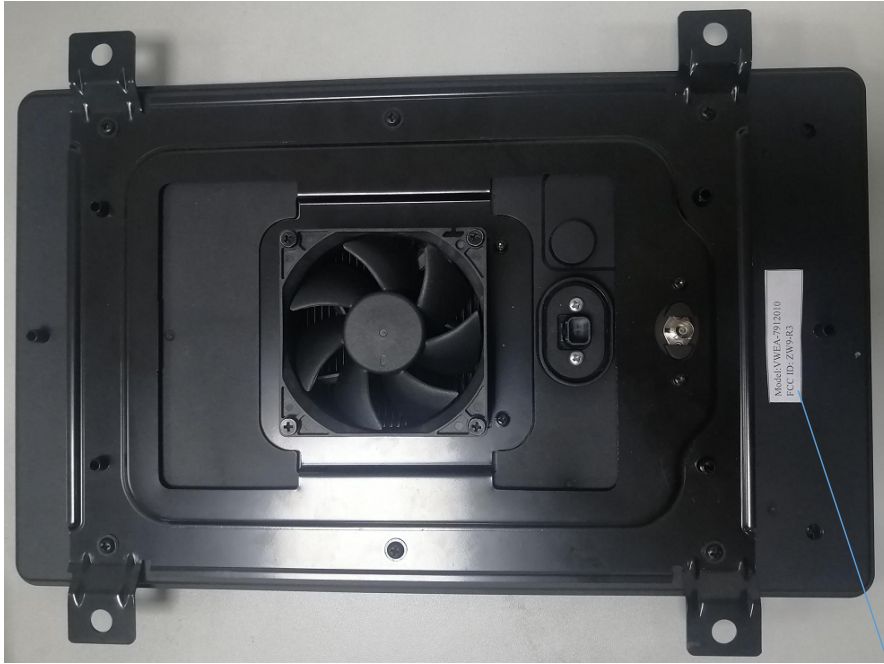

VWEA-7912010 ID label and location

Model: VWEA-7912010
FCC ID: ZW9-R3