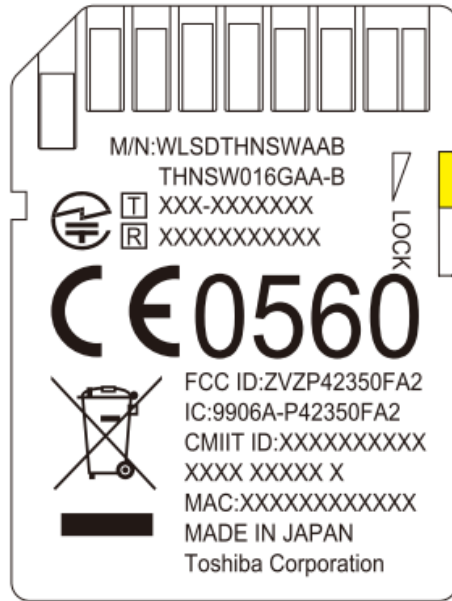

[Certification Label Drawing_FlashAir]

Brand Name: **Toshiba**

Model Number: **WLSDTHNSWAAB**

[THNSW008GAA-B]

[THNSW016GAA-B]

[OEM Brand]