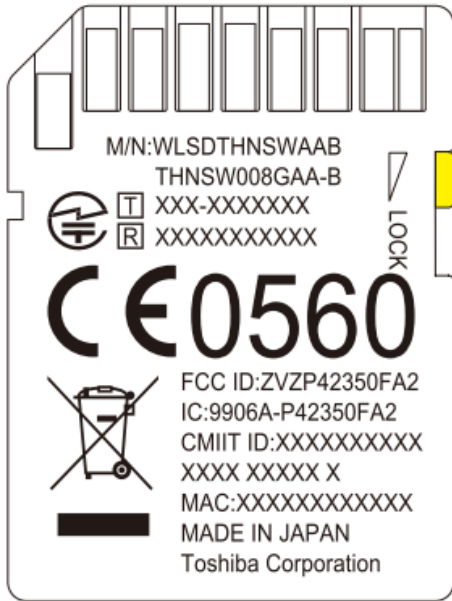

[Certification Label Drawing_FlashAir]

Brand Name: **Toshiba**

Model Number: **WLSDTHNSWAAB**

[THNSW008GAA-B]

[THNSW016GAA-B]

[OEM Brand]