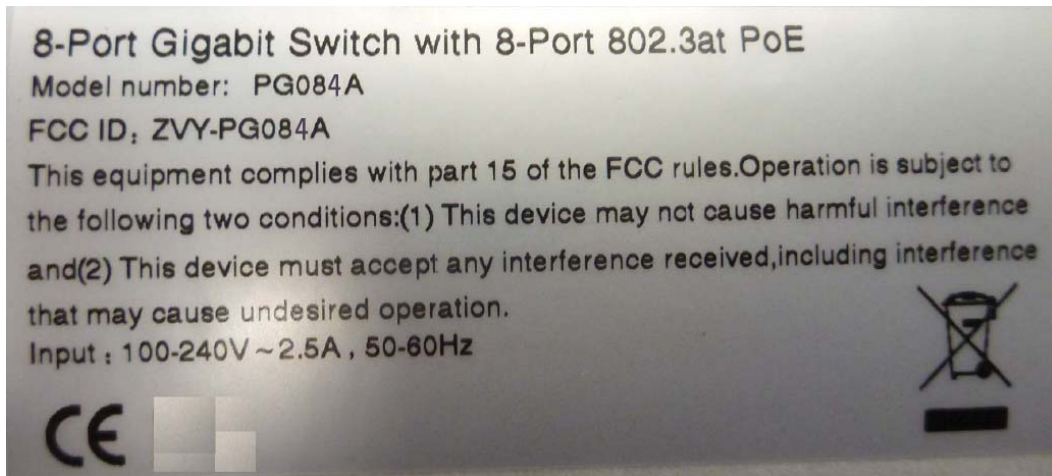

EXHIBIT A - FCC ID LABELING AND LOCATION

FCC ID Label

FCC ID Label Location

The label shown shall be permanently affixed at a conspicuous location on the device and be readily visible to the user at the time purchase (Labeling requirements per 2.925)