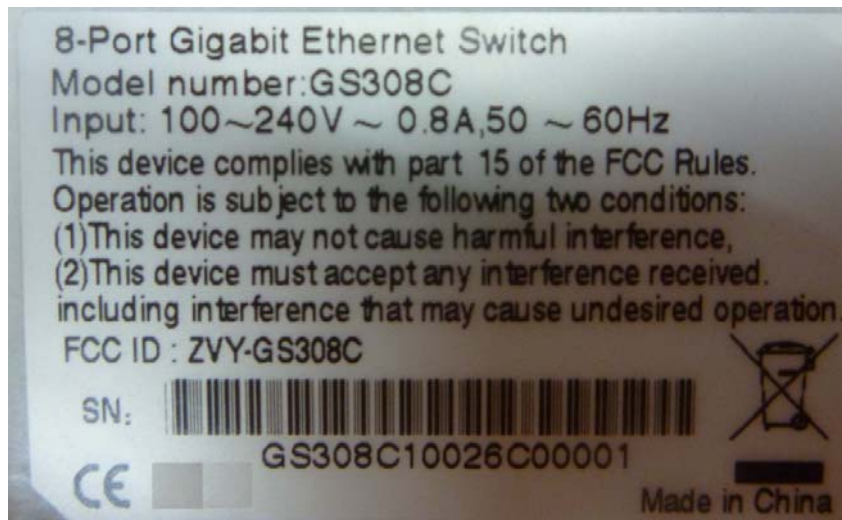

EXHIBIT A - FCC ID LABELING AND LOCATION

FCC ID Label

FCC ID Label Location

The label shown shall be permanently affixed at a conspicuous location on the device and be readily visible to the user at the time purchase (Labeling requirements per 2.925)