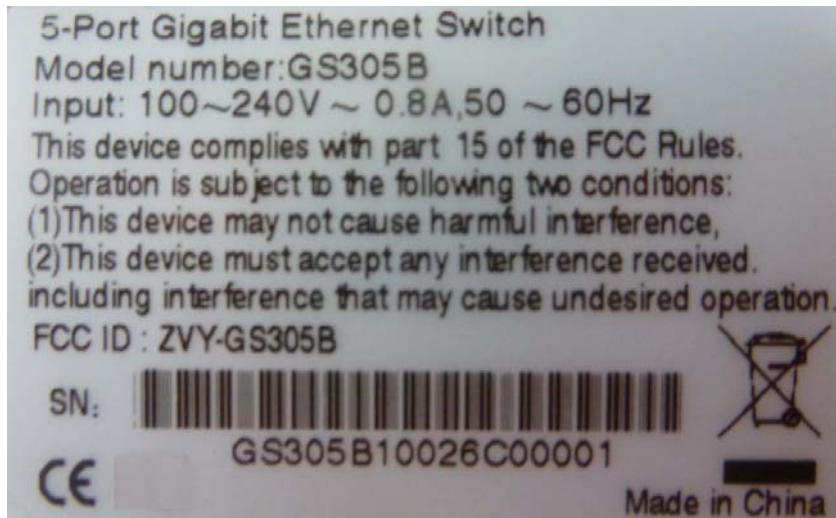

EXHIBIT A - FCC ID LABELING AND LOCATION

FCC ID Label

FCC ID Label Location

The label shown shall be permanently affixed at a conspicuous location on the device and be readily visible to the user at the time purchase (Labeling requirements per 2.925)