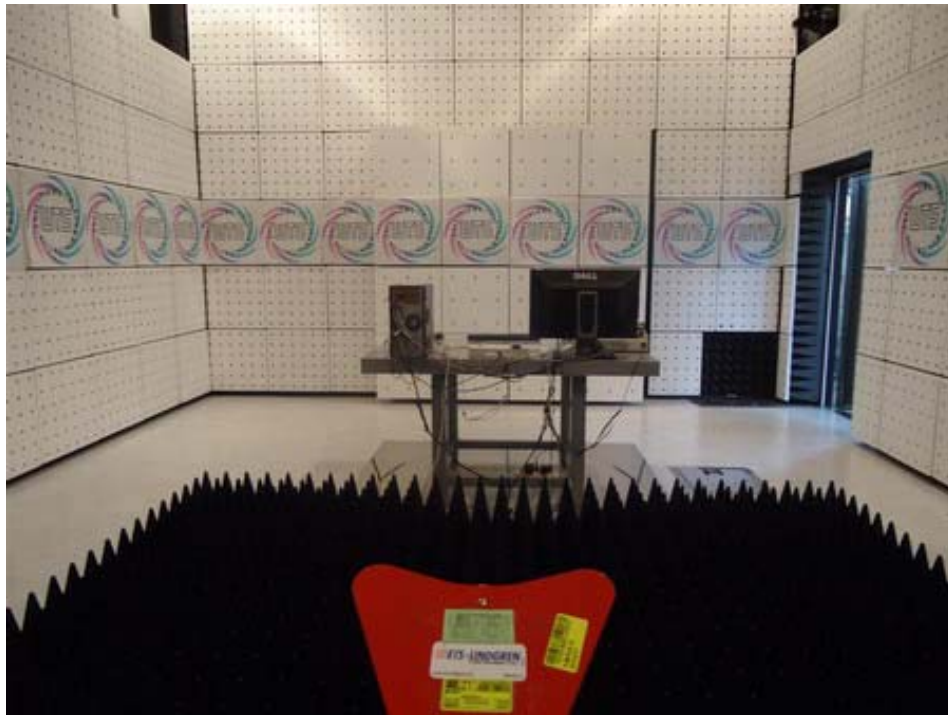

Worldwide Testing Services(Taiwan) Co., Ltd.

Registration number: W6M21205-12414-FCC
FCC ID: ZVS-NVX-DCK

Above 1GHz