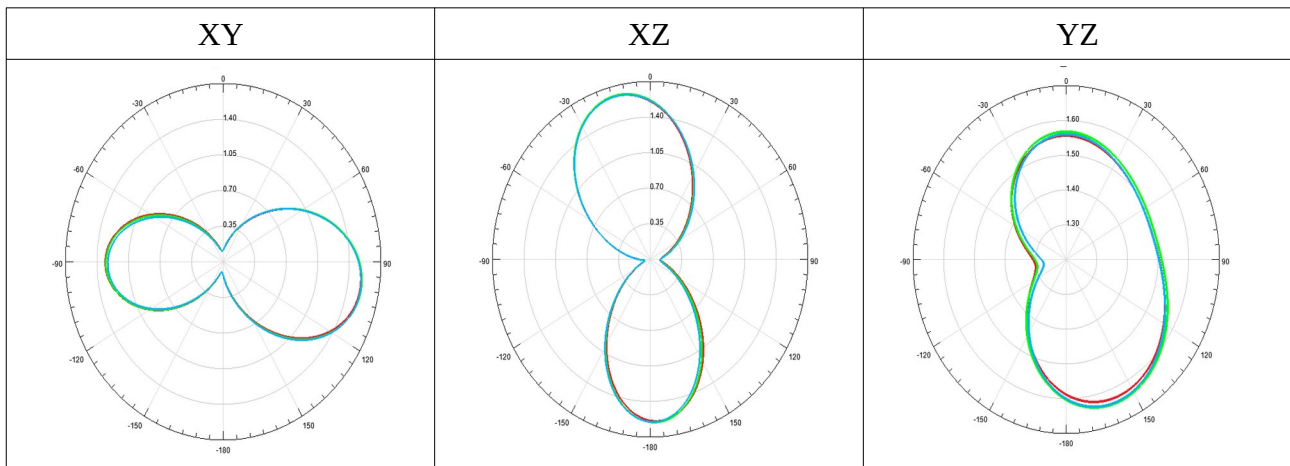

Power radiation :

— 2400 MHz, — 2450 MHz, — 2500 MHz