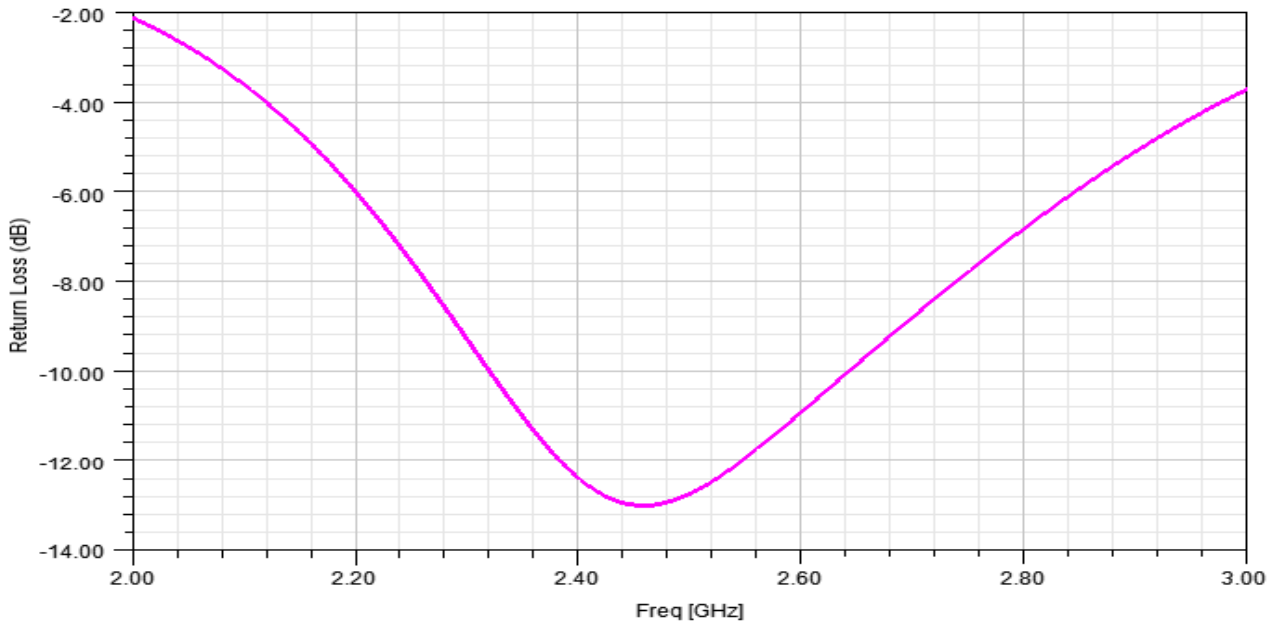

ANTENNA DATASHEET - INVOXIA

Results :

Impedance Matching :