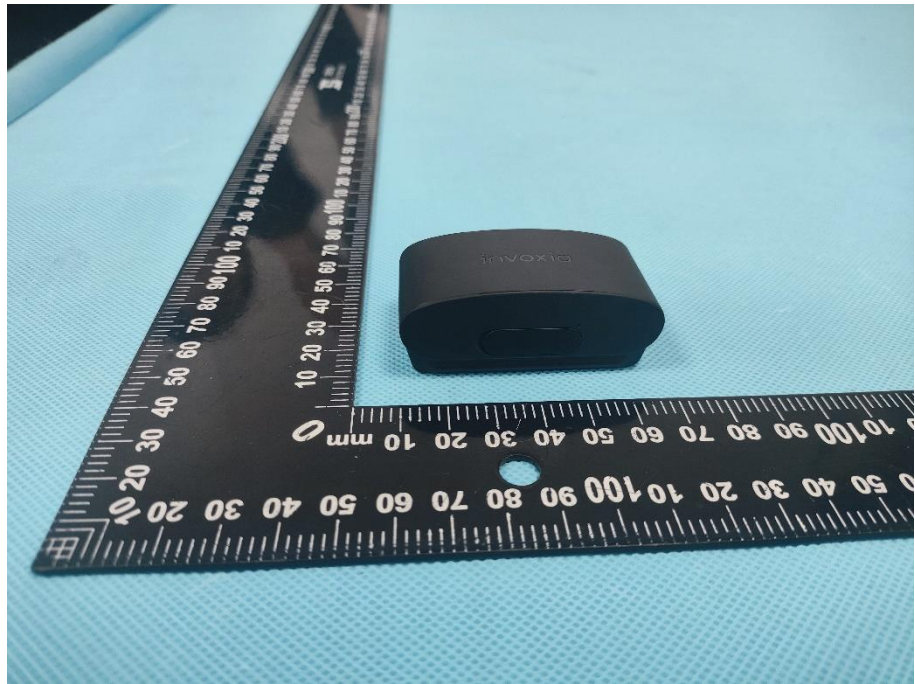

EXHIBIT 2 - EUT EXTERNAL PHOTOGRAPHS

<p>EUT View 1</p>	 A photograph showing the front of a small, black, rectangular device. The device is positioned on a light blue textured surface. To its left is a black L-shaped ruler with white markings in millimeters. The device has the word "invoxia" printed on its front face.
<p>EUT View 2</p>	 A photograph showing the back of the same small, black, rectangular device. The device is positioned on a light blue textured surface. To its left is a black L-shaped ruler with white markings in millimeters. The back of the device features the "invoxia" logo, a small circular icon, and several regulatory symbols including CE, FCC, and a battery symbol.

EUT View 3

EUT View 4

<p>EUT View 5</p>	
<p>EUT View 6</p>	