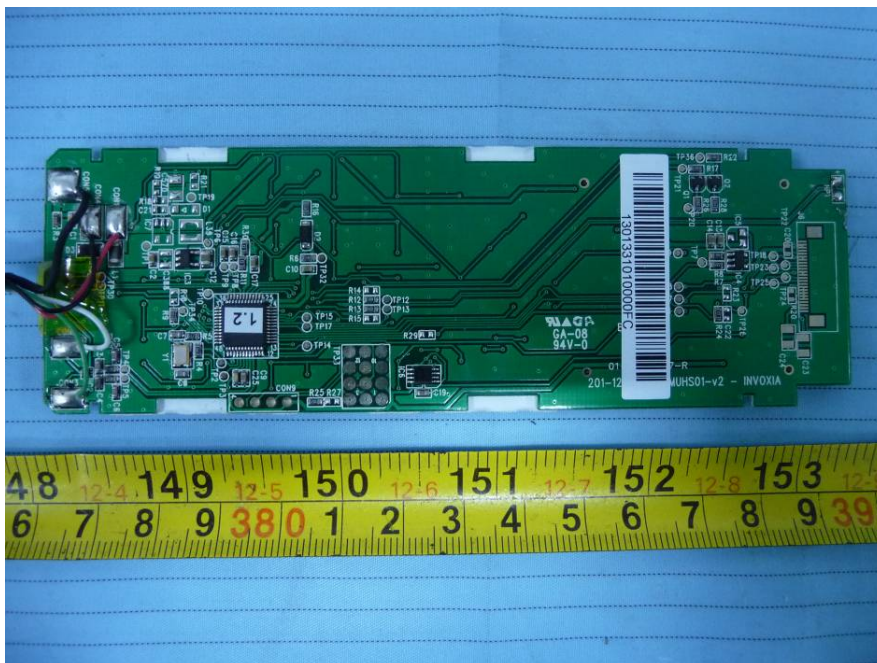

EUT – Speaker Front View

EUT – Speaker Rear View

EUT – Cover off View (Handset)

EUT – Main Board Top View (Handset)

EUT – Main Board Bottom View (Handset)

EUT – Main Board Bottom LCD off View (Handset)