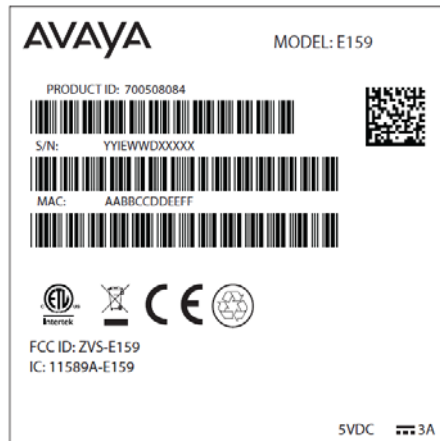

## EXHIBIT A - FCC ID LABELING AND LOCATION

### FCC ID Label

### Proposed FCC ID Label Location

The label shown shall be permanently affixed at a conspicuous location on the device and be readily visible to the user at the time purchase (Labeling requirements per 2.925)