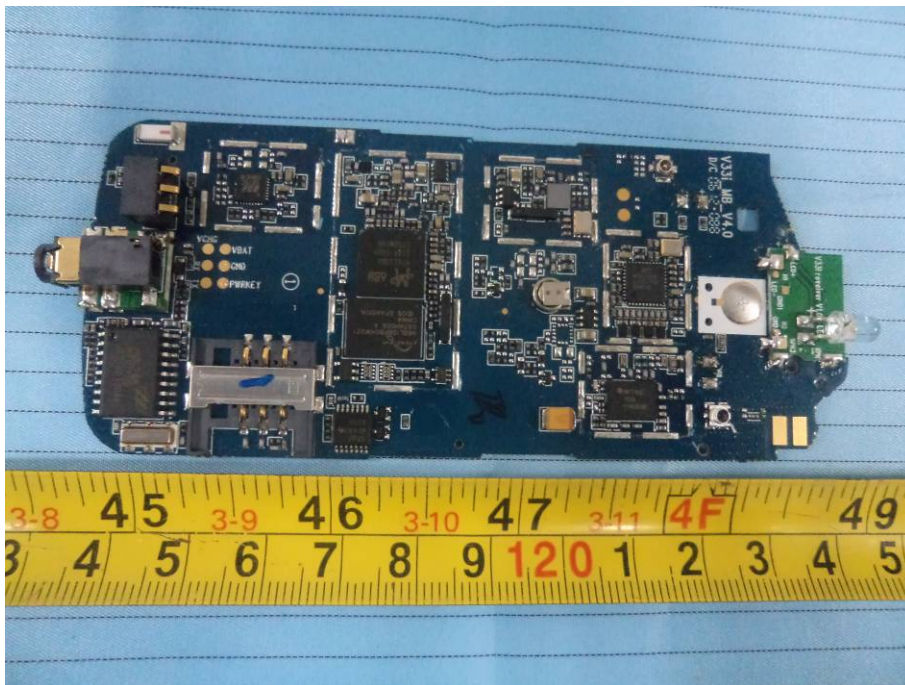

EXHIBIT C - EUT INTERNAL PHOTOGRAPHS

EUT – Battery off View

EUT – Cover off View 1

EUT – Cover off View 2

EUT – Main Board Top View

EUT – Main Board Top Without LCD View

EUT – Main Board Bottom View 1

EUT – Main Board Bottom View 2

EUT – Main Board Bottom Shielding off View

EUT – LCD View

EUT – GPS Antenna View

EUT – Adapter View

EUT – Adapter Label View

EUT – Battery View