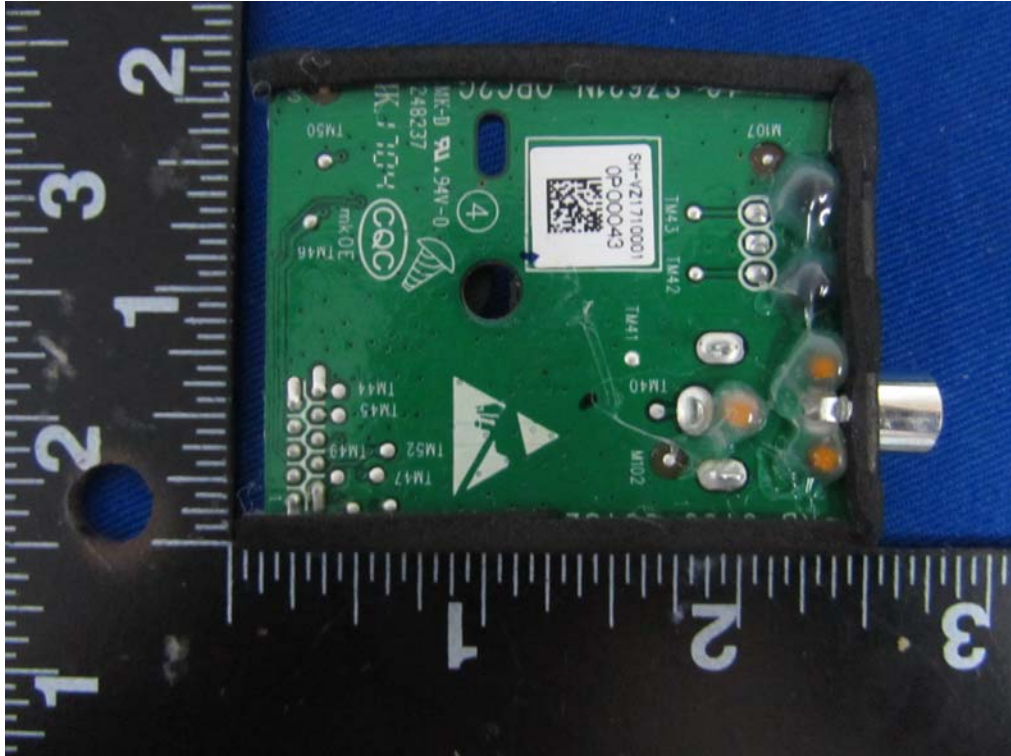

Internal Photos
M/N: SB3621n-E8M

Bluetooth
Antenna

Internal Photos
M/N: SB3621n-E8M

Internal Photos
M/N: SB3621n-E8M

ipex
connector

Internal Photos
M/N: SB3621n-E8M

Internal Photos
M/N: SB3621n-E8M

Internal Photos
M/N: SB3621n-E8M

Internal Photos
M/N: SB3621n-E8M

This's 2.4G wireless module, has been completed FCC and IC RF approval.

Internal Photos
M/N: SB3621n-E8M

Internal Photos
M/N: SB3621n-E8M

Internal Photos
M/N: SB3621n-E8M