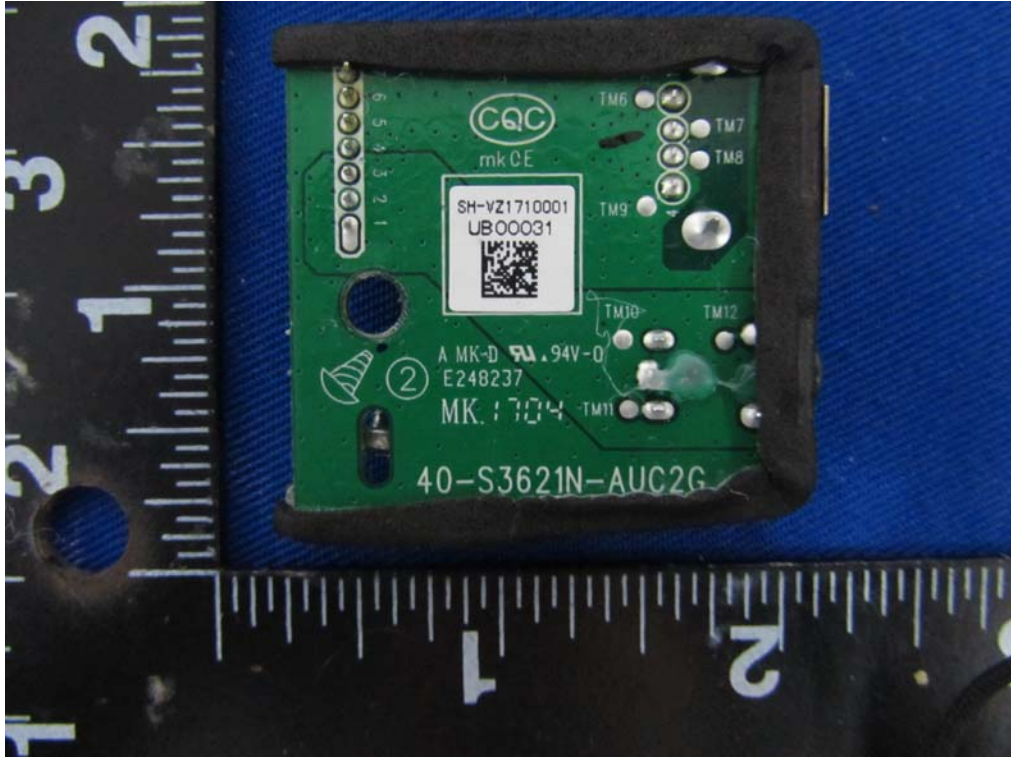

Internal Photos
M/N: SB3621n-E8M

Bluetooth
Antenna

Internal Photos
M/N: SB3621n-E8M

Internal Photos
M/N: SB3621n-E8M

ipex
connector

Internal Photos
M/N: SB3621n-E8M

Internal Photos
M/N: SB3621n-E8M

Internal Photos
M/N: SB3621n-E8M

Internal Photos
M/N: SB3621n-E8M

This's 2.4G wireless module, has been completed FCC and IC RF approval.

Internal Photos
M/N: SB3621n-E8M

Internal Photos
M/N: SB3621n-E8M

Internal Photos
M/N: SB3621n-E8M