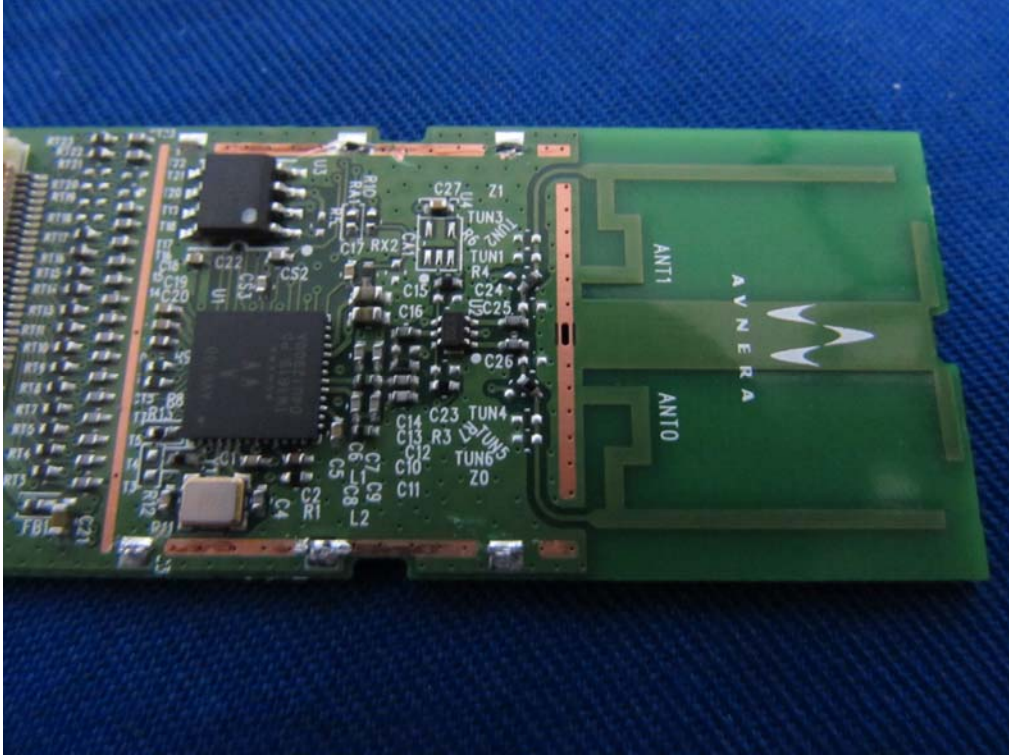

Internal Photos
M/N: SB3621n-E8M

Bluetooth
Antenna

Internal Photos
M/N: SB3621n-E8M

Internal Photos
M/N: SB3621n-E8M

ipex
connector

Internal Photos
M/N: SB3621n-E8M

Internal Photos
M/N: SB3621n-E8M

Internal Photos
M/N: SB3621n-E8M

Internal Photos
M/N: SB3621n-E8M

This's 2.4G wireless module, has been completed FCC and IC RF approval.

Internal Photos
M/N: SB3621n-E8M

Internal Photos
M/N: SB3621n-E8M

Internal Photos
M/N: SB3621n-E8M