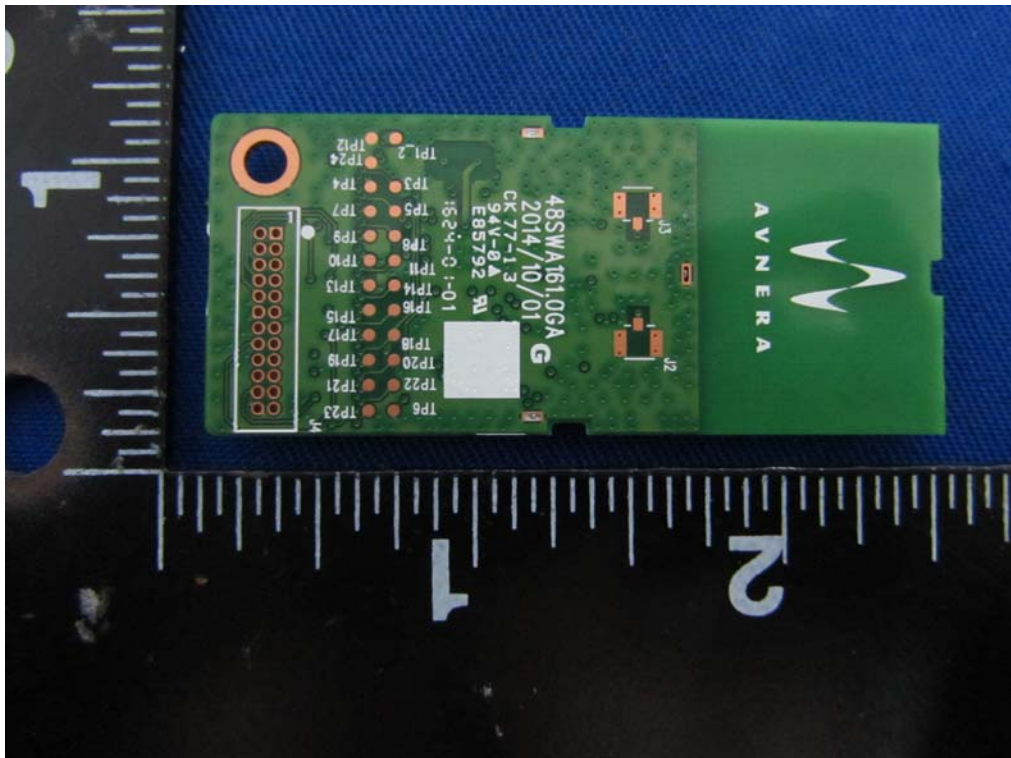

Internal Photos
M/N: SB3621n-E8M

Bluetooth
Antenna

Internal Photos
M/N: SB3621n-E8M

Internal Photos
M/N: SB3621n-E8M

ipex
connector

Internal Photos
M/N: SB3621n-E8M

Internal Photos
M/N: SB3621n-E8M

Internal Photos
M/N: SB3621n-E8M

Internal Photos
M/N: SB3621n-E8M

This's 2.4G wireless module, has been completed FCC and IC RF approval.

Internal Photos
M/N: SB3621n-E8M

Internal Photos
M/N: SB3621n-E8M

Internal Photos
M/N: SB3621n-E8M