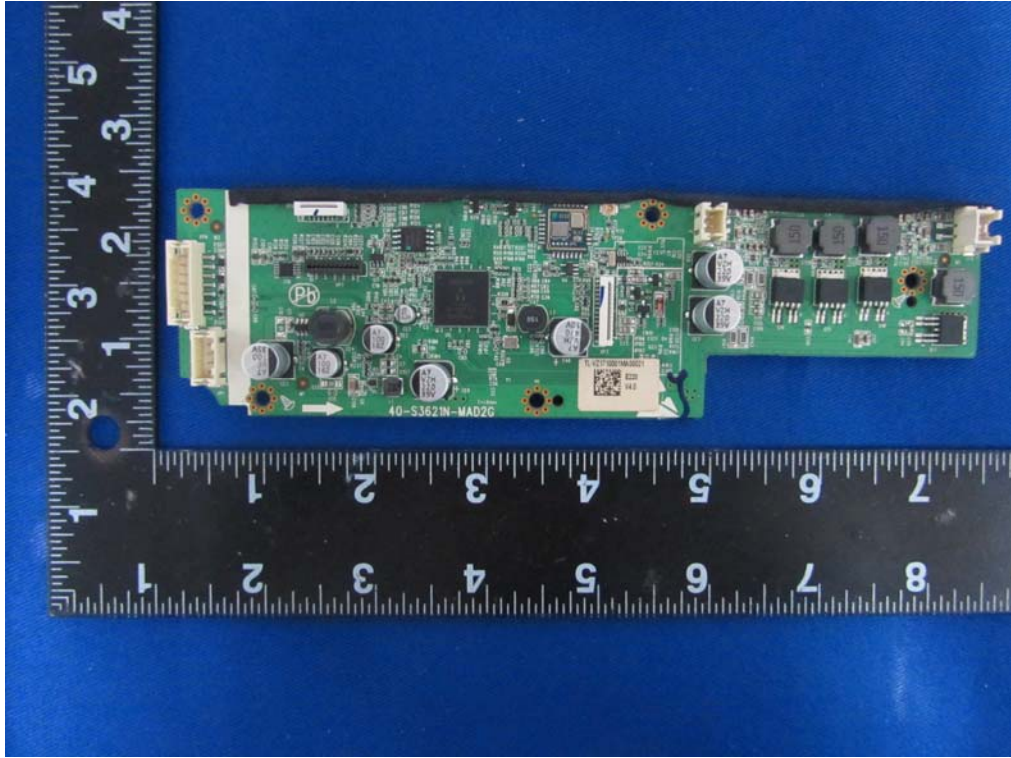

Internal Photos
M/N: SB3621n-E8M

Bluetooth
Antenna

Internal Photos
M/N: SB3621n-E8M

Internal Photos
M/N: SB3621n-E8M

ipex
connector

Internal Photos
M/N: SB3621n-E8M

Internal Photos
M/N: SB3621n-E8M

Internal Photos
M/N: SB3621n-E8M

Internal Photos
M/N: SB3621n-E8M

This's 2.4G wireless module, has been completed FCC and IC RF approval.

Internal Photos
M/N: SB3621n-E8M

Internal Photos
M/N: SB3621n-E8M

Internal Photos
M/N: SB3621n-E8M