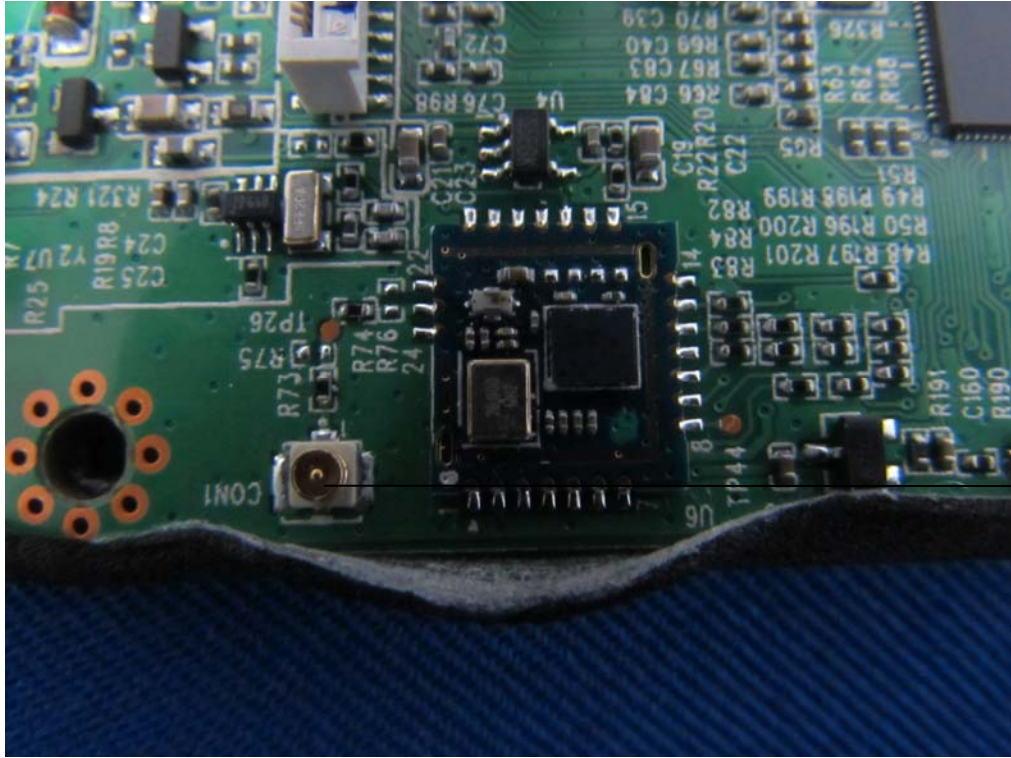

Internal Photos
M/N: SB3621n-E8M

Bluetooth
Antenna

Internal Photos
M/N: SB3621n-E8M

Internal Photos
M/N: SB3621n-E8M

ipex
connector

Internal Photos
M/N: SB3621n-E8M

Internal Photos
M/N: SB3621n-E8M

Internal Photos
M/N: SB3621n-E8M

Internal Photos
M/N: SB3621n-E8M

This's 2.4G wireless module, has been completed FCC and IC RF approval.

Internal Photos
M/N: SB3621n-E8M

Internal Photos
M/N: SB3621n-E8M

Internal Photos
M/N: SB3621n-E8M