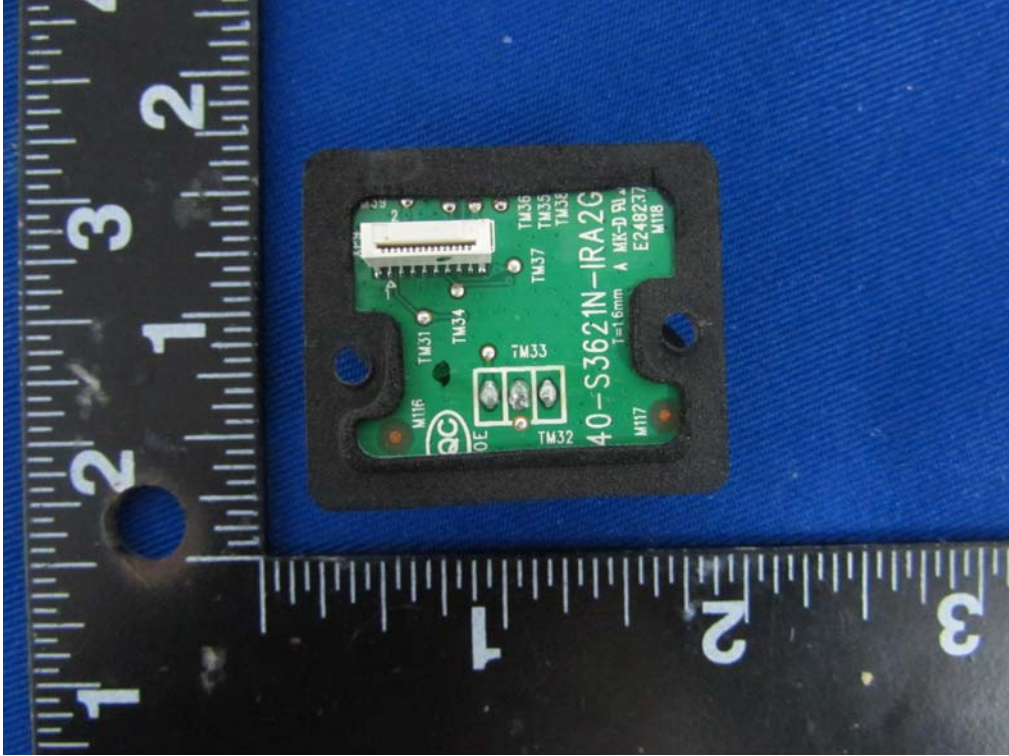

Internal Photos
M/N: SB3621n-E8M

Bluetooth
Antenna

Internal Photos
M/N: SB3621n-E8M

Internal Photos
M/N: SB3621n-E8M

ipex
connector

Internal Photos
M/N: SB3621n-E8M

Internal Photos
M/N: SB3621n-E8M

Internal Photos
M/N: SB3621n-E8M

Internal Photos
M/N: SB3621n-E8M

This's 2.4G wireless module, has been completed FCC and IC RF approval.

Internal Photos
M/N: SB3621n-E8M

Internal Photos
M/N: SB3621n-E8M

Internal Photos
M/N: SB3621n-E8M