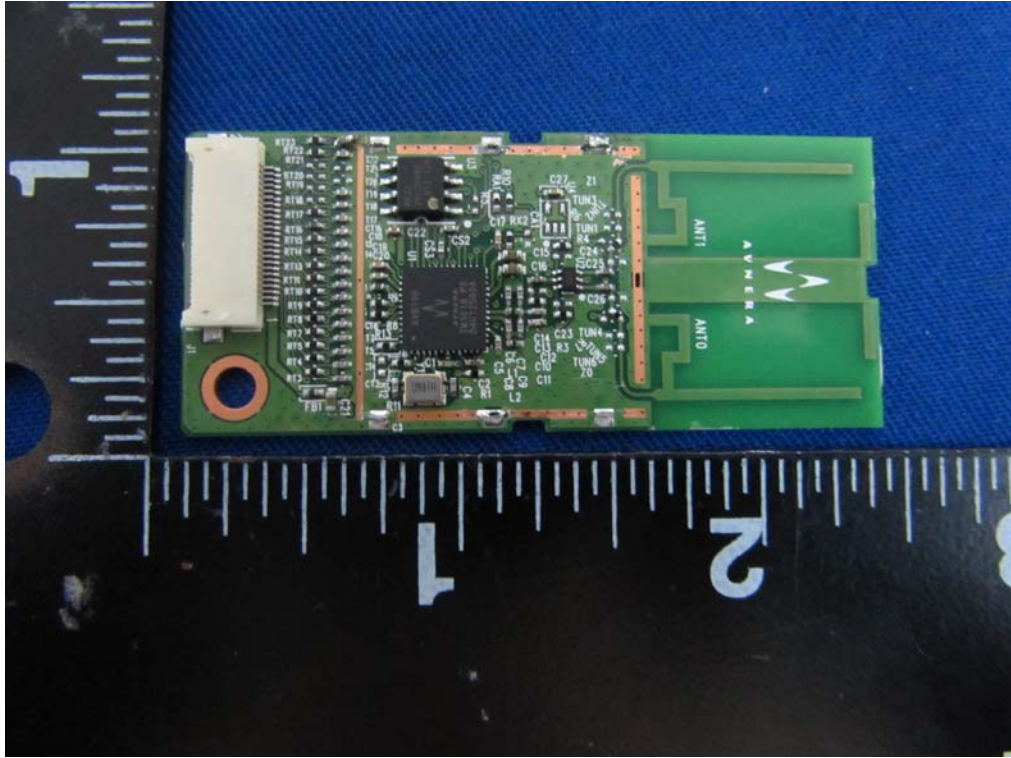

Internal Photos
M/N: SB3621n-E8M

Bluetooth
Antenna

Internal Photos
M/N: SB3621n-E8M

Internal Photos
M/N: SB3621n-E8M

ipex
connector

Internal Photos
M/N: SB3621n-E8M

Internal Photos
M/N: SB3621n-E8M

Internal Photos
M/N: SB3621n-E8M

Internal Photos
M/N: SB3621n-E8M

This's 2.4G wireless module, has been completed FCC and IC RF approval.

Internal Photos
M/N: SB3621n-E8M

Internal Photos
M/N: SB3621n-E8M

Internal Photos
M/N: SB3621n-E8M