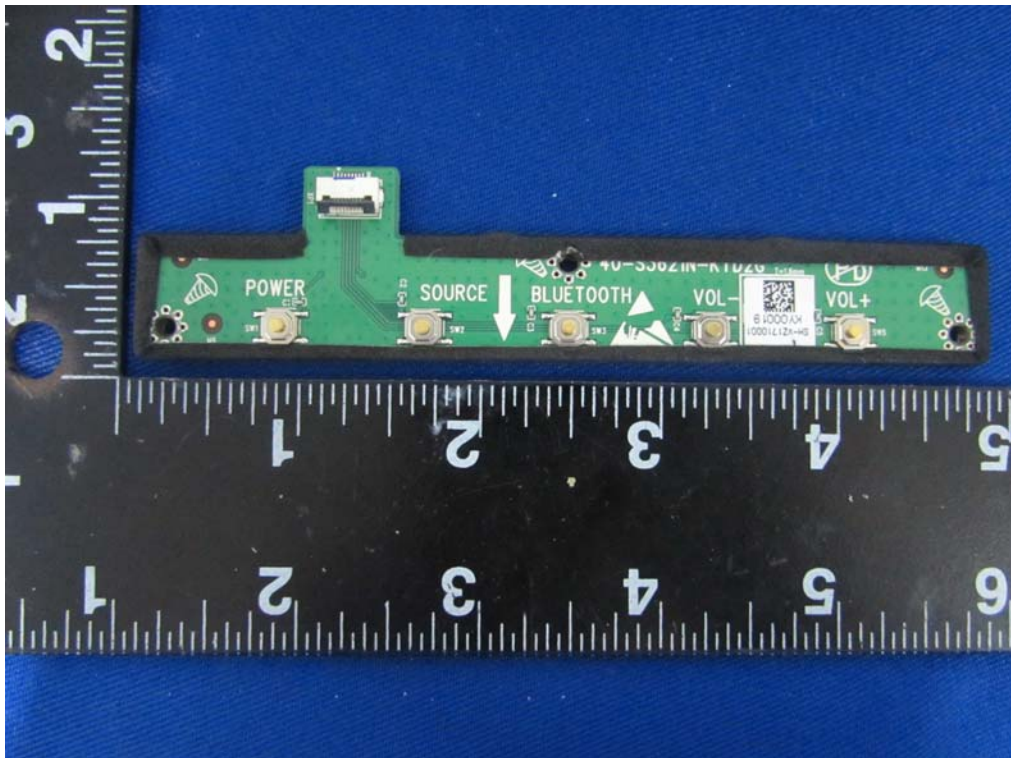

Internal Photos
M/N: SB3621n-E8M

Bluetooth
Antenna

Internal Photos
M/N: SB3621n-E8M

Internal Photos
M/N: SB3621n-E8M

ipex
connector

Internal Photos
M/N: SB3621n-E8M

Internal Photos
M/N: SB3621n-E8M

Internal Photos
M/N: SB3621n-E8M

Internal Photos
M/N: SB3621n-E8M

This's 2.4G wireless module, has been completed FCC and IC RF approval.

Internal Photos
M/N: SB3621n-E8M

Internal Photos
M/N: SB3621n-E8M

Internal Photos
M/N: SB3621n-E8M