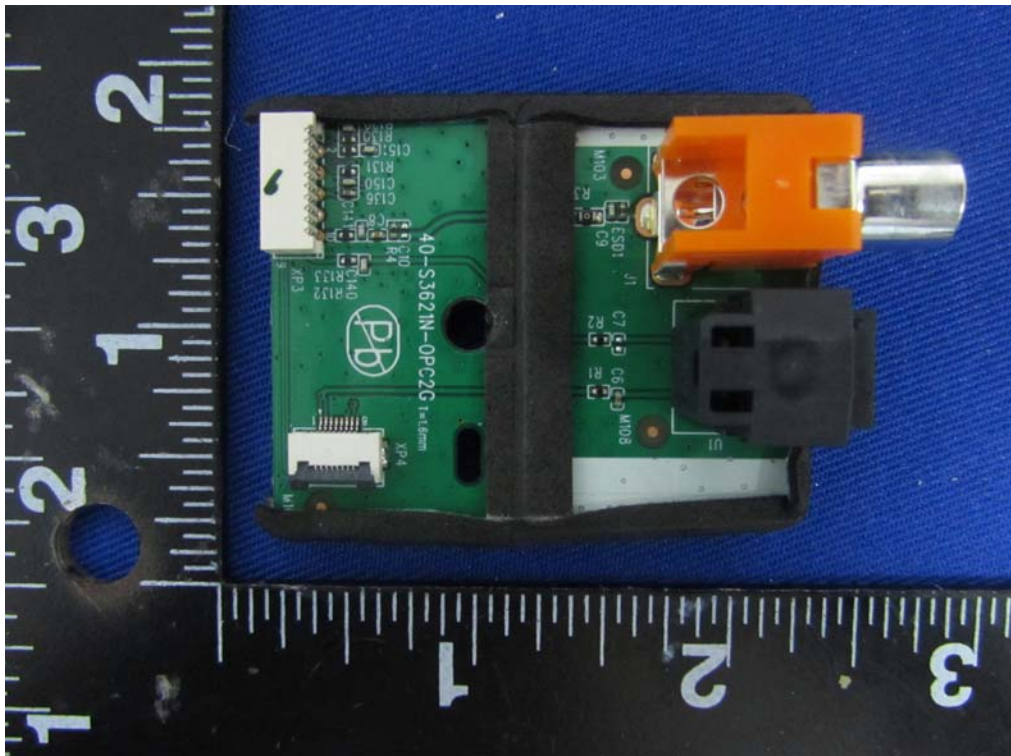

Internal Photos
M/N: SB3621n-E8M

Bluetooth
Antenna

Internal Photos
M/N: SB3621n-E8M

Internal Photos
M/N: SB3621n-E8M

ipex
connector

Internal Photos
M/N: SB3621n-E8M

Internal Photos
M/N: SB3621n-E8M

Internal Photos
M/N: SB3621n-E8M

Internal Photos
M/N: SB3621n-E8M

This's 2.4G wireless module, has been completed FCC and IC RF approval.

Internal Photos
M/N: SB3621n-E8M

Internal Photos
M/N: SB3621n-E8M

Internal Photos
M/N: SB3621n-E8M