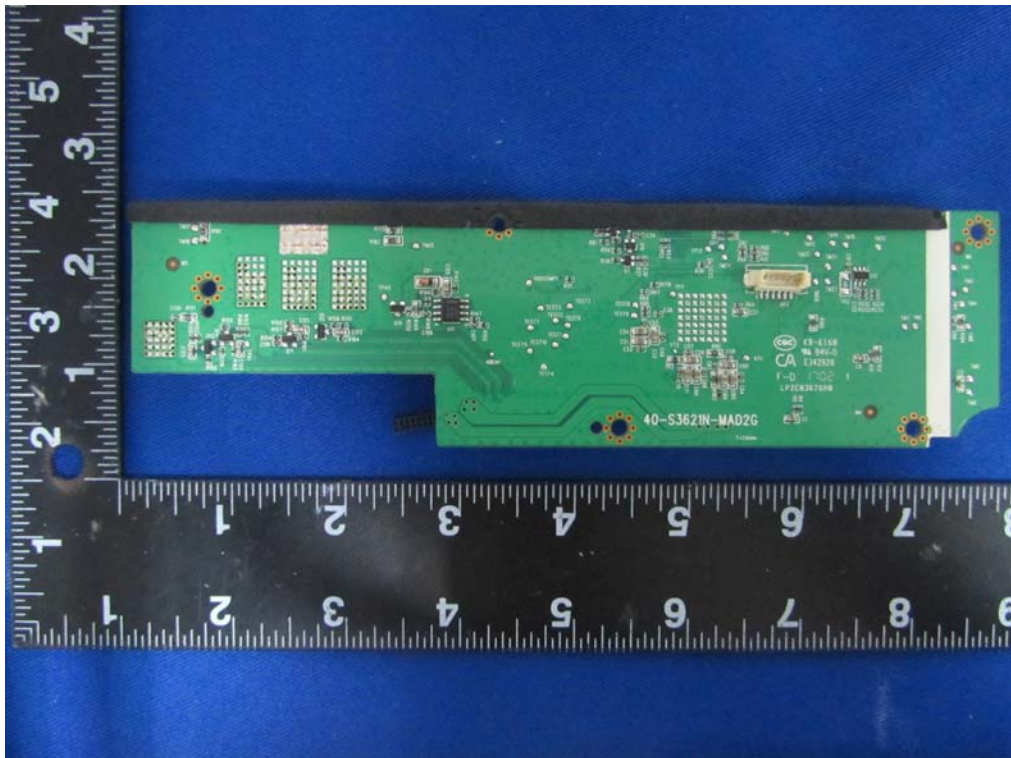

Internal Photos
M/N: SB3621n-E8M

Bluetooth
Antenna

Internal Photos
M/N: SB3621n-E8M

Internal Photos
M/N: SB3621n-E8M

ipex
connector

Internal Photos
M/N: SB3621n-E8M

Internal Photos
M/N: SB3621n-E8M

Internal Photos
M/N: SB3621n-E8M

Internal Photos
M/N: SB3621n-E8M

This's 2.4G wireless module, has been completed FCC and IC RF approval.

Internal Photos
M/N: SB3621n-E8M

Internal Photos
M/N: SB3621n-E8M

Internal Photos
M/N: SB3621n-E8M