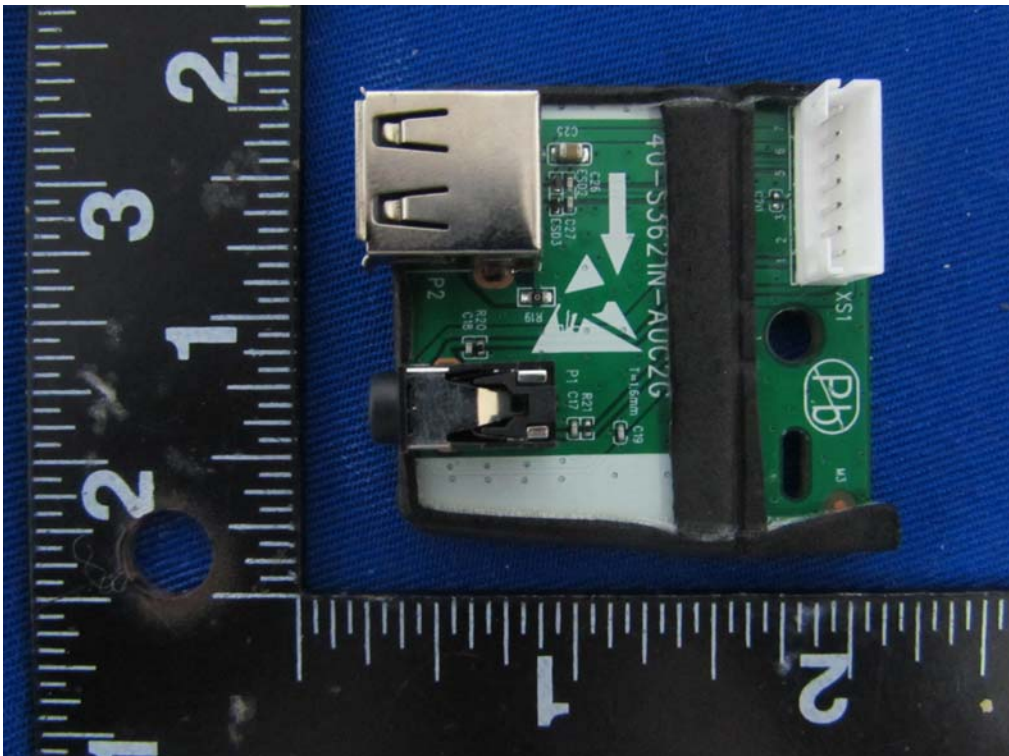

Internal Photos
M/N: SB3621n-E8M

Bluetooth
Antenna

Internal Photos
M/N: SB3621n-E8M

Internal Photos
M/N: SB3621n-E8M

ipex
connector

Internal Photos
M/N: SB3621n-E8M

Internal Photos
M/N: SB3621n-E8M

Internal Photos
M/N: SB3621n-E8M

Internal Photos
M/N: SB3621n-E8M

This's 2.4G wireless module, has been completed FCC and IC RF approval.

Internal Photos
M/N: SB3621n-E8M

Internal Photos
M/N: SB3621n-E8M

Internal Photos
M/N: SB3621n-E8M