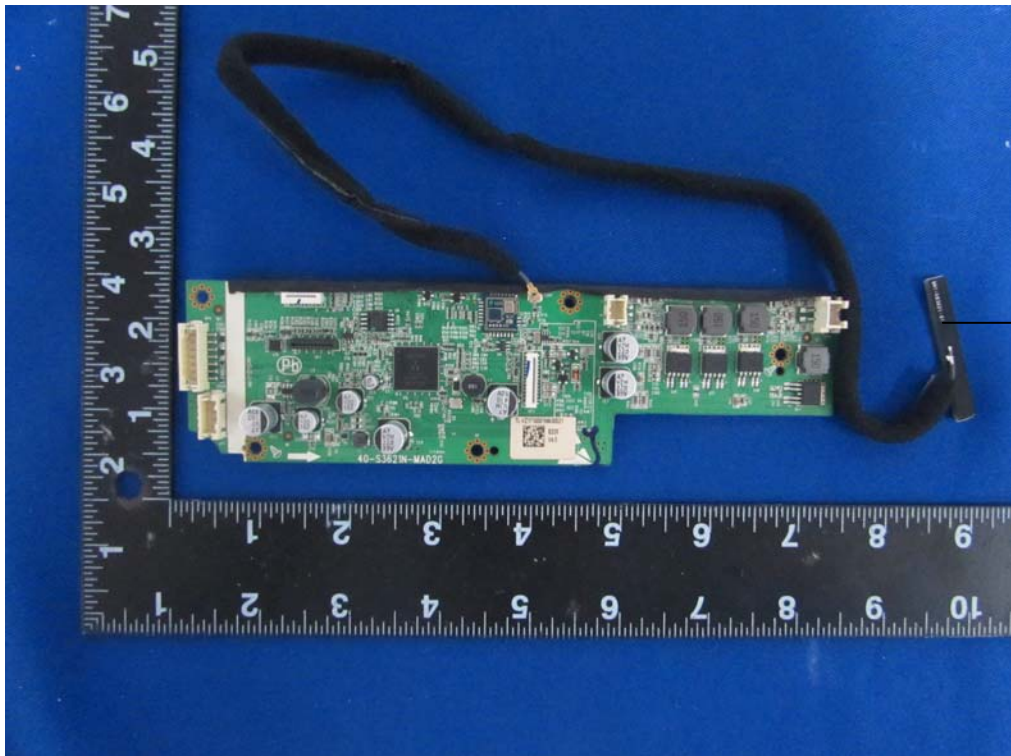

Internal Photos
M/N: SB3621n-E8M

Bluetooth
Antenna

Internal Photos
M/N: SB3621n-E8M

Internal Photos
M/N: SB3621n-E8M

ipex
connector

Internal Photos
M/N: SB3621n-E8M

Internal Photos
M/N: SB3621n-E8M

Internal Photos
M/N: SB3621n-E8M

Internal Photos
M/N: SB3621n-E8M

This's 2.4G wireless module, has been completed FCC and IC RF approval.

Internal Photos
M/N: SB3621n-E8M

Internal Photos
M/N: SB3621n-E8M

Internal Photos
M/N: SB3621n-E8M