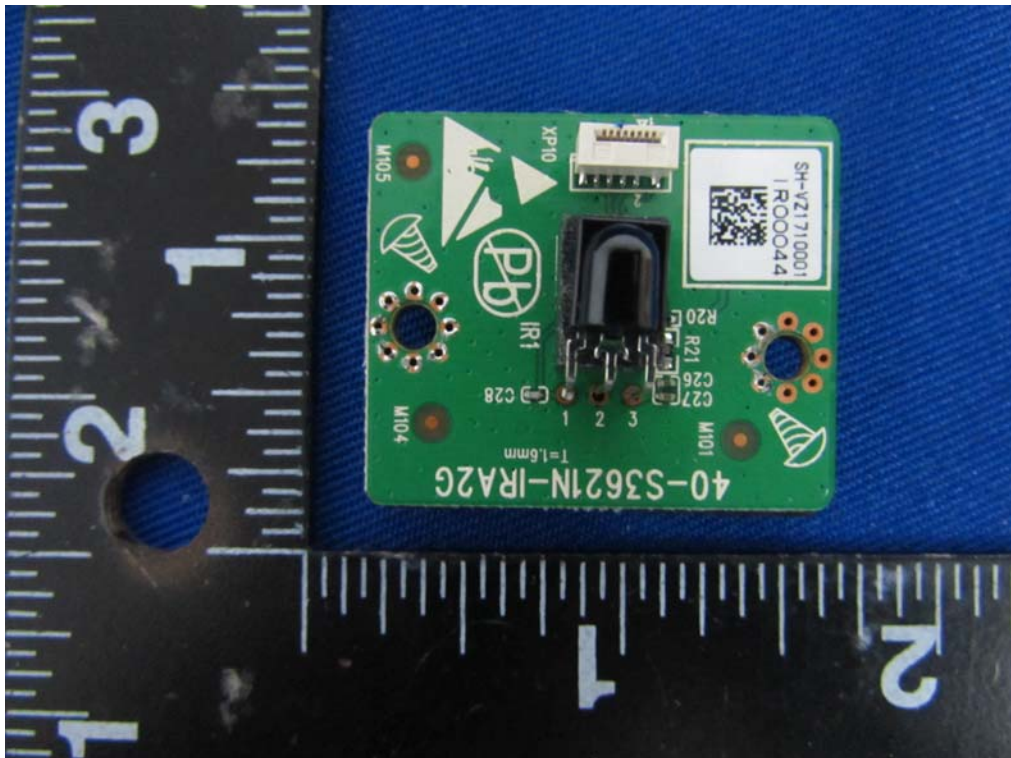

Internal Photos
M/N: SB3621n-E8M

Bluetooth
Antenna

Internal Photos
M/N: SB3621n-E8M

Internal Photos
M/N: SB3621n-E8M

ipex
connector

Internal Photos
M/N: SB3621n-E8M

Internal Photos
M/N: SB3621n-E8M

Internal Photos
M/N: SB3621n-E8M

Internal Photos
M/N: SB3621n-E8M

This's 2.4G wireless module, has been completed FCC and IC RF approval.

Internal Photos
M/N: SB3621n-E8M

Internal Photos
M/N: SB3621n-E8M

Internal Photos
M/N: SB3621n-E8M