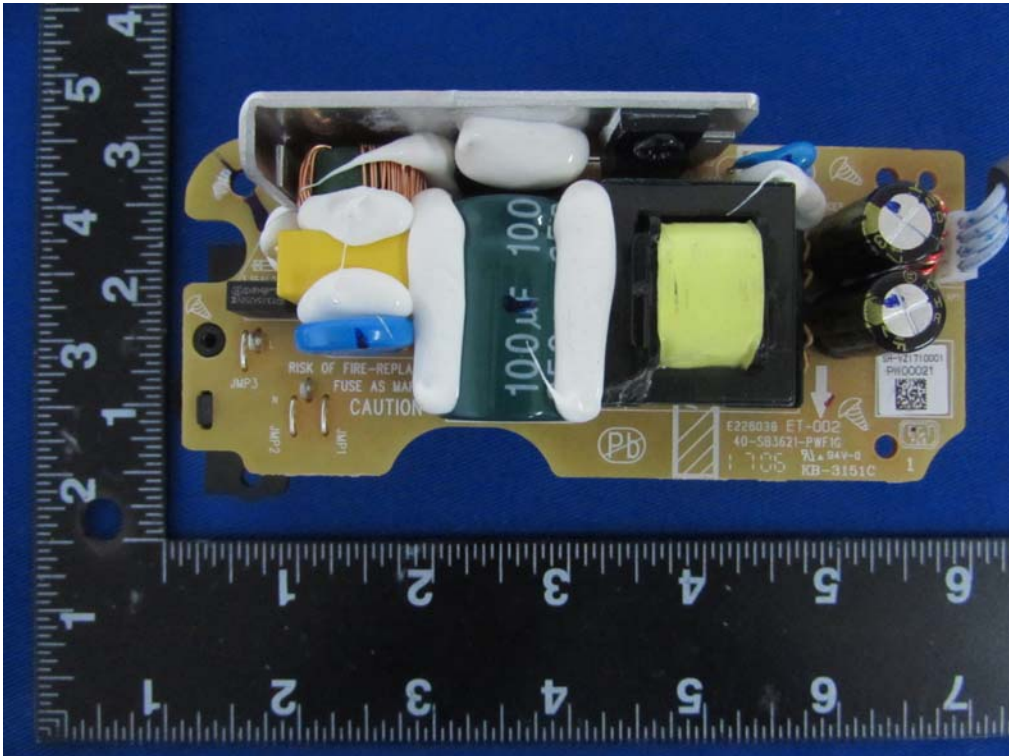

Internal Photos
M/N: SB3621n-E8M

Bluetooth
Antenna

Internal Photos
M/N: SB3621n-E8M

Internal Photos
M/N: SB3621n-E8M

ipex
connector

Internal Photos
M/N: SB3621n-E8M

Internal Photos
M/N: SB3621n-E8M

Internal Photos
M/N: SB3621n-E8M

Internal Photos
M/N: SB3621n-E8M

This's 2.4G wireless module, has been completed FCC and IC RF approval.

Internal Photos
M/N: SB3621n-E8M

Internal Photos
M/N: SB3621n-E8M

Internal Photos
M/N: SB3621n-E8M