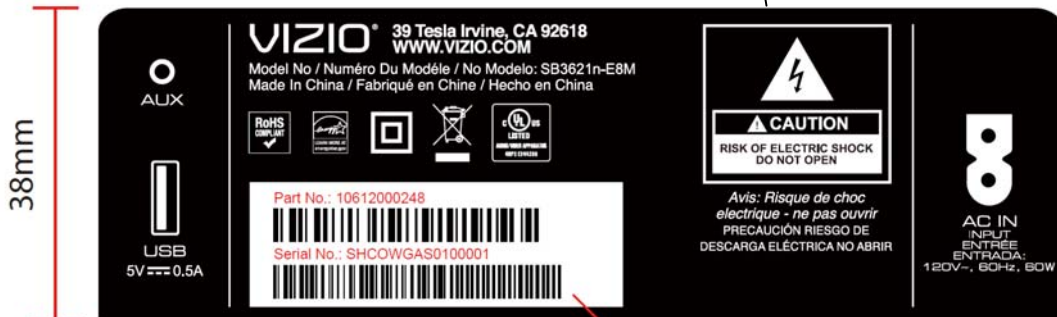

M/N: SB3621n-E8M

116.5mm

116.5mm

M/N: SB3621n-E8

116.5mm

116.5mm