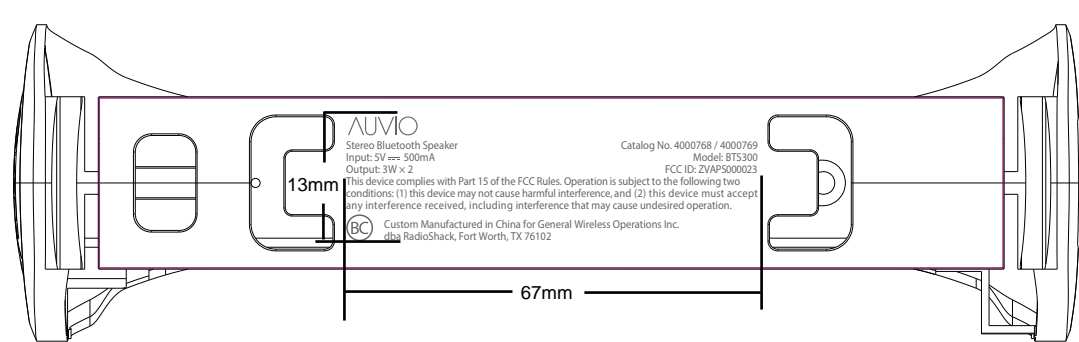

Torch

Pantone Cool Grey 7