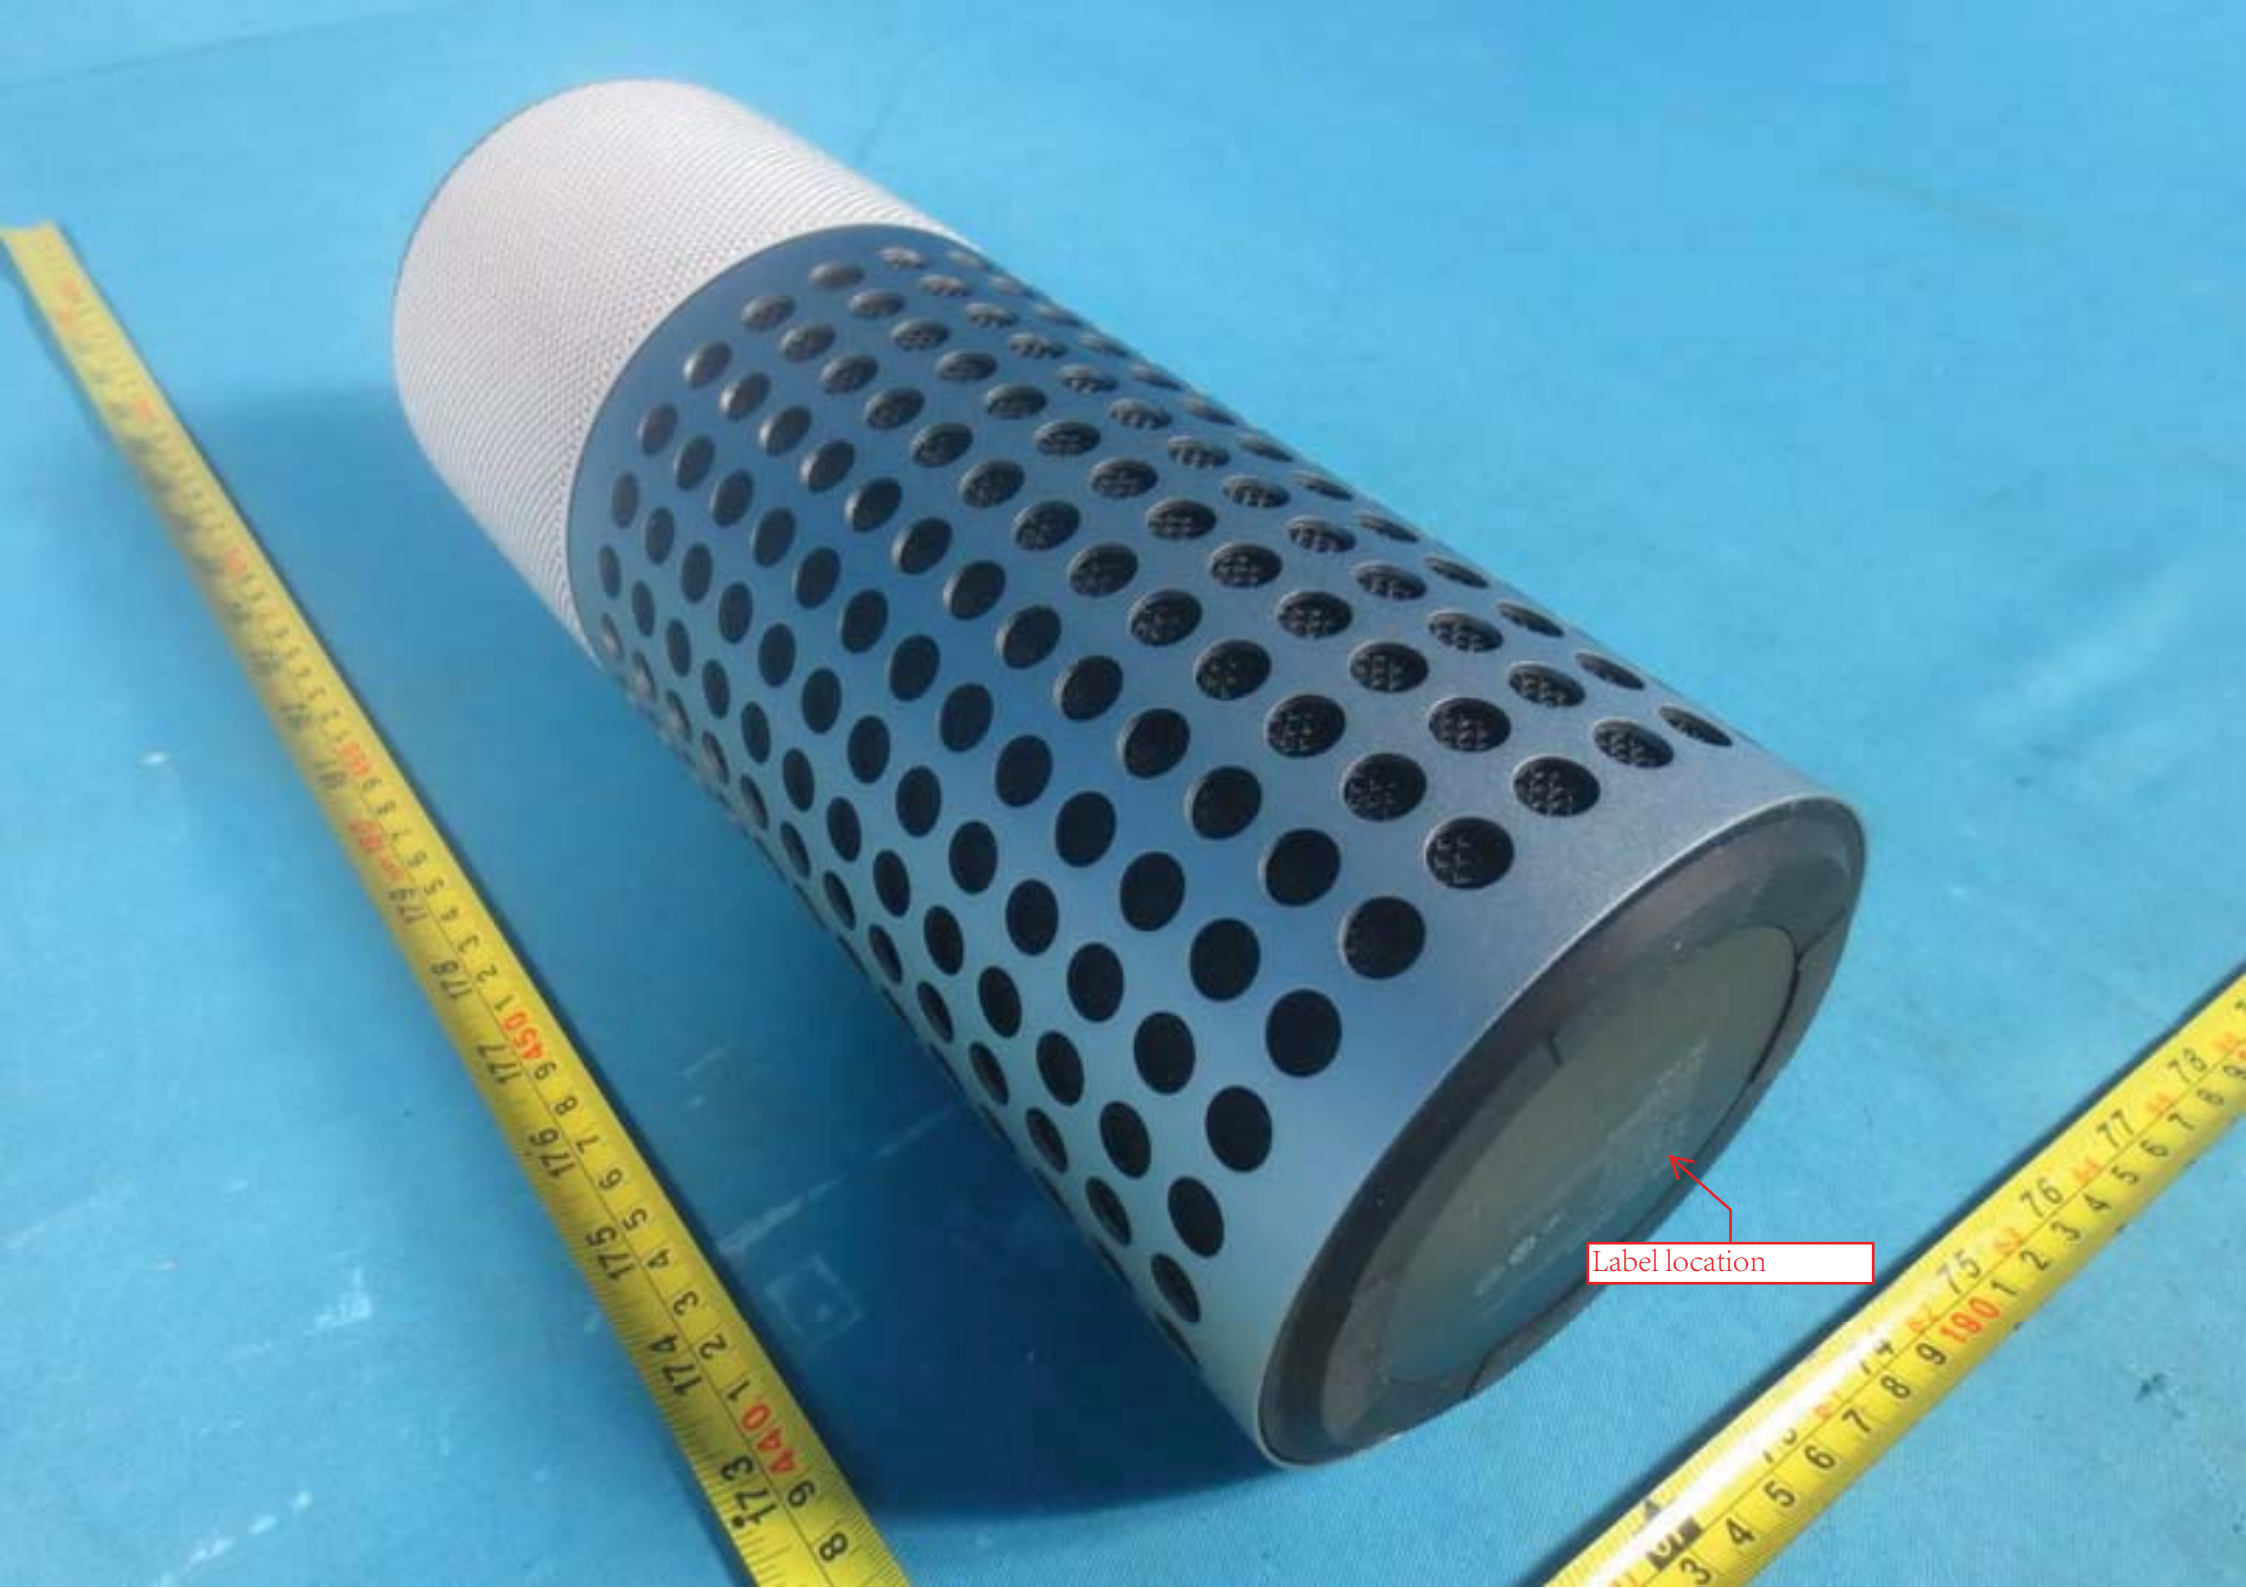

Label location