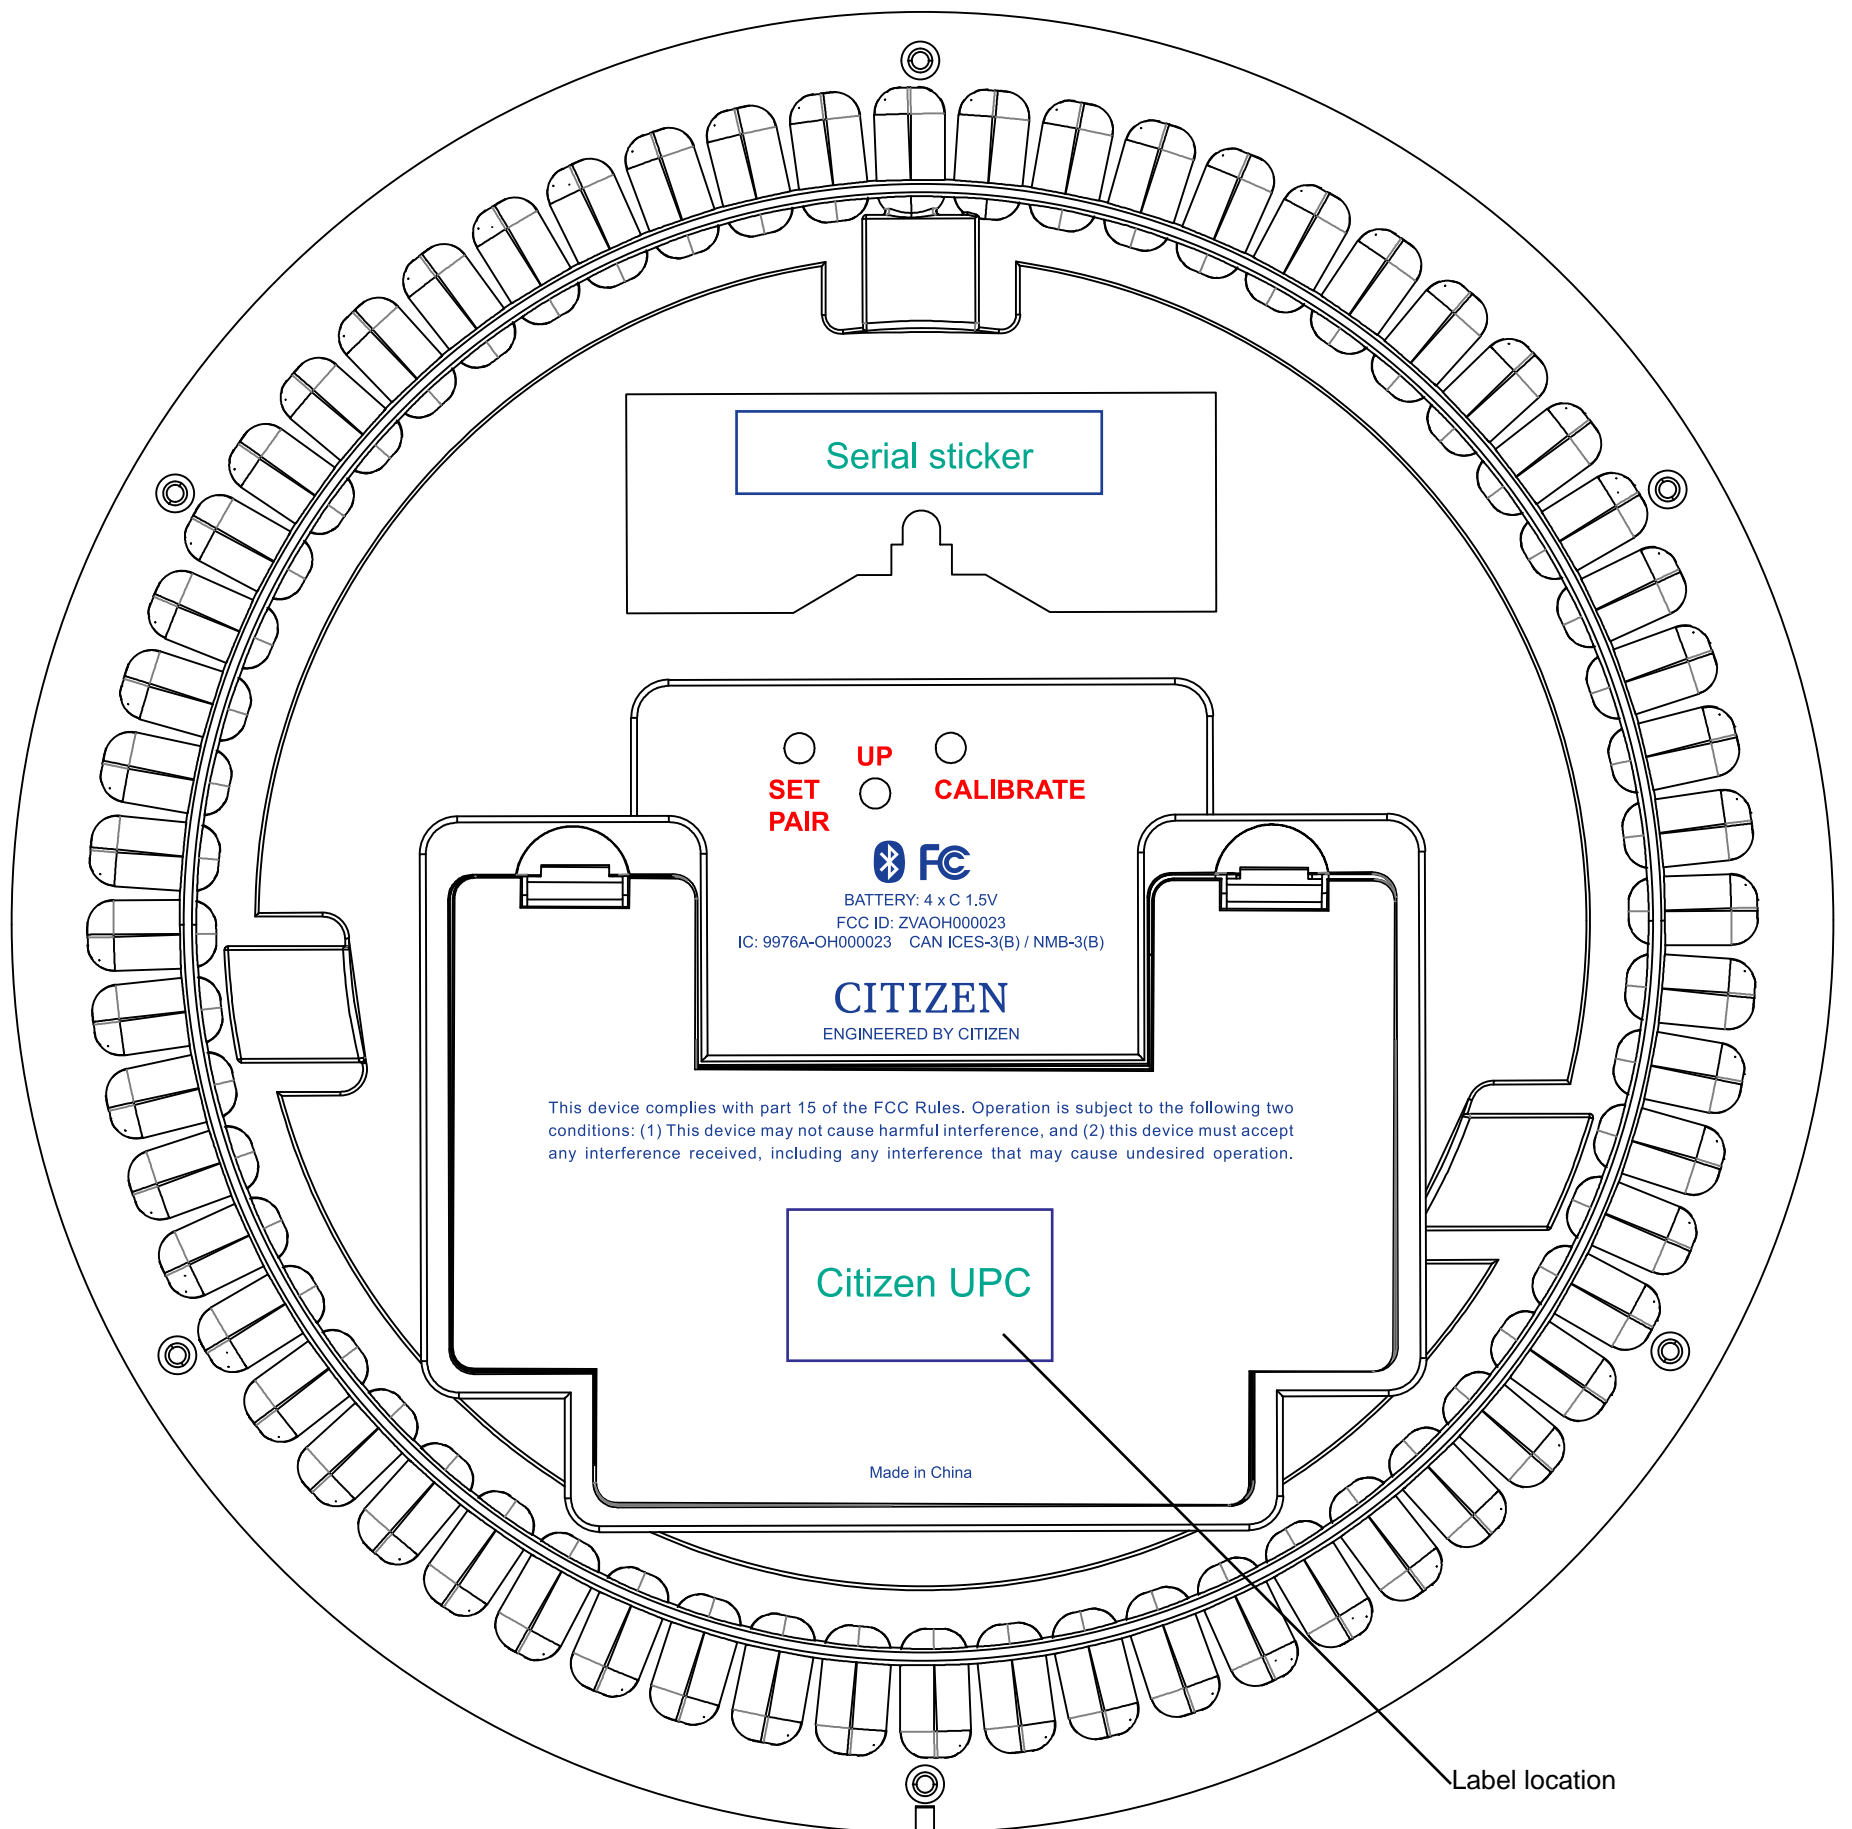

Label

Citizen Echo wall clock - Engraved case back markings

Green color : To show location of label. Do NOT engrave on tooling.

Blue color : Engrave on tooling, debossed markings.

Red color : Engrave on tooling, debossed markings.

Font size : Arial 6pt (except buttons)

Font size : Arial bold 10pt (buttons only)