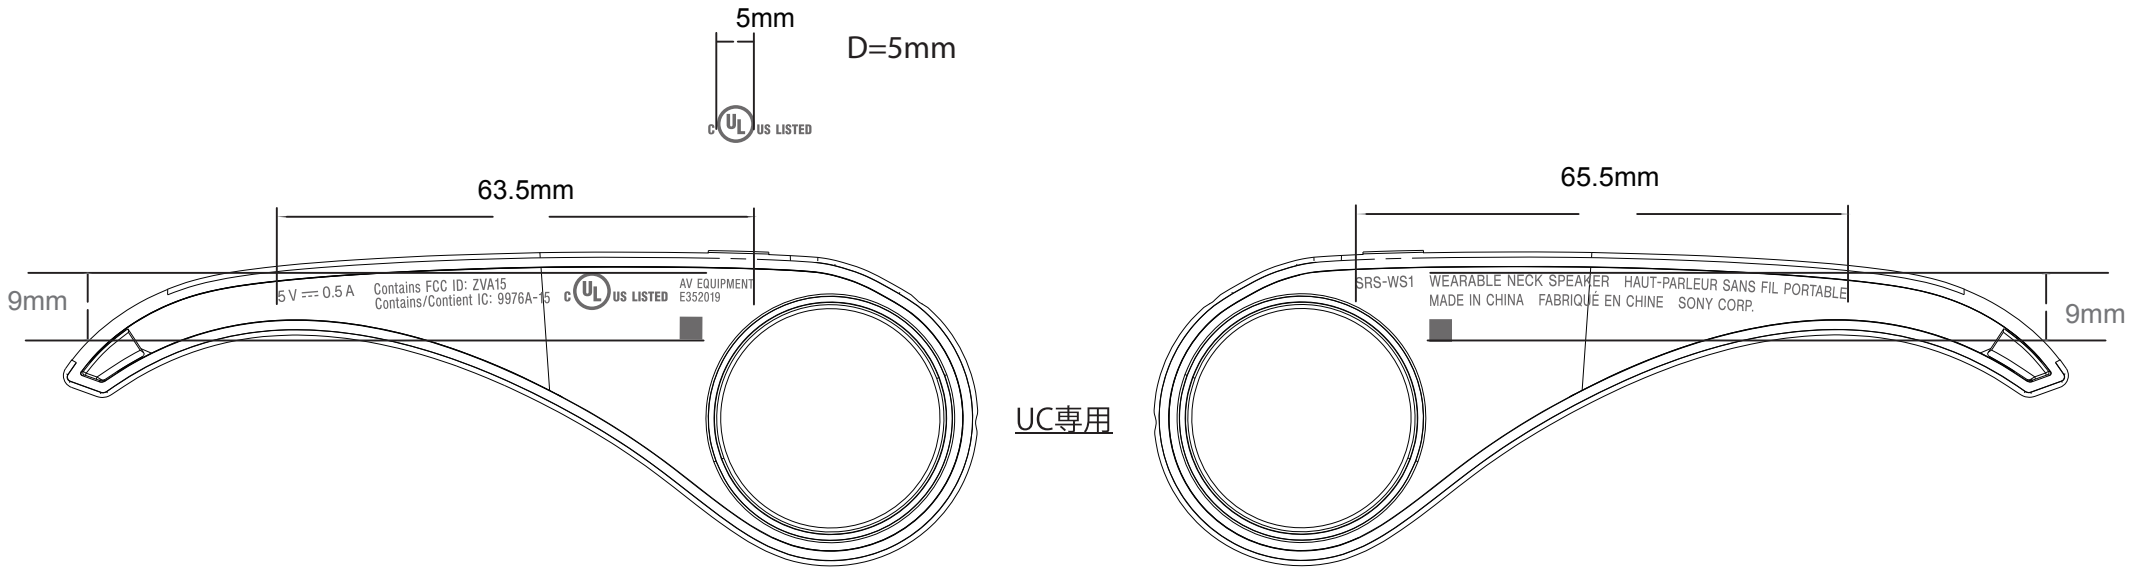

Curl_Printing_Rx_UC_191007_14

※DM cord : 12x12 cell, 3mm size
※Font & DM Color : Color sample 3

Label location