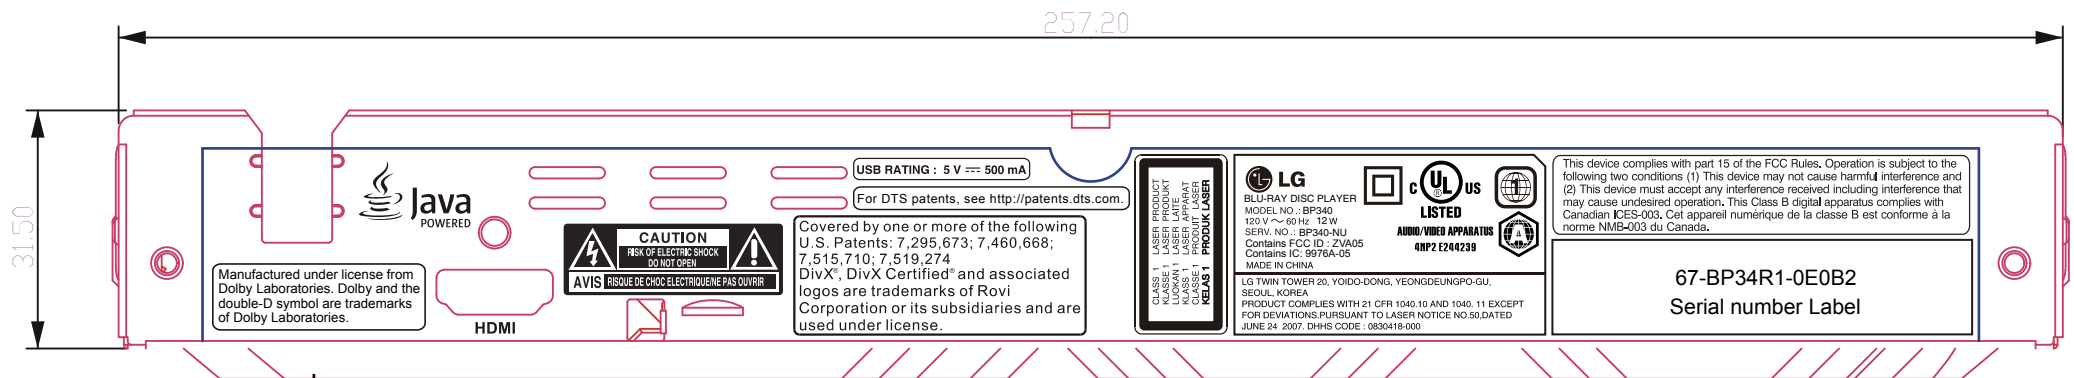

Rear panel USA

Print color: Pantone 432C

Rear panel Canada

Print color: Pantone 432C