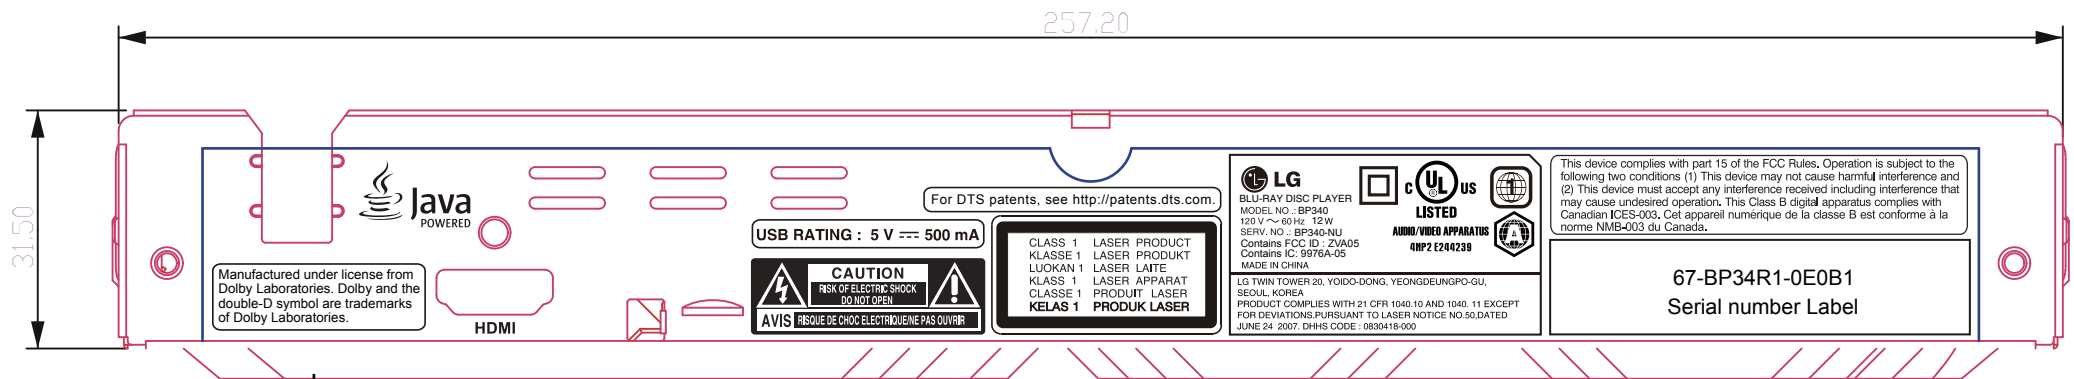

Rear panel USA

Print color: Pantone 432C

Rear panel Canada

Print color: Pantone 432C