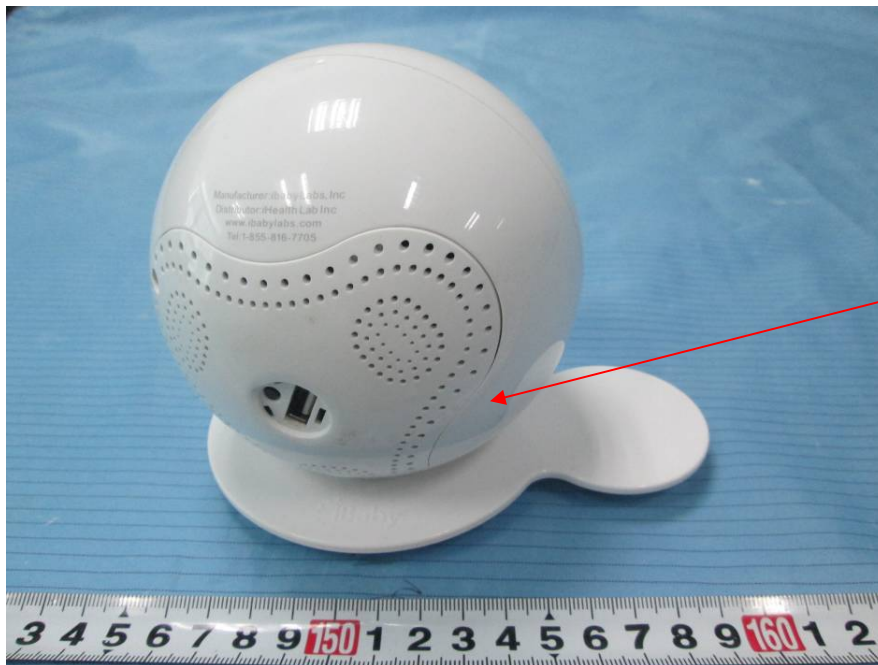

EXHIBIT A - FCC ID LABEL AND LOCATION

FCC ID Label

FCC ID:ZUXIBB-M6
Model:M6
iBaby Labs, Inc.

FCC ID Label Location Information

The label shown shall be permanently affixed at a conspicuous location on the device and be readily visible to the user at the time purchase (Labeling requirements per 2.925)