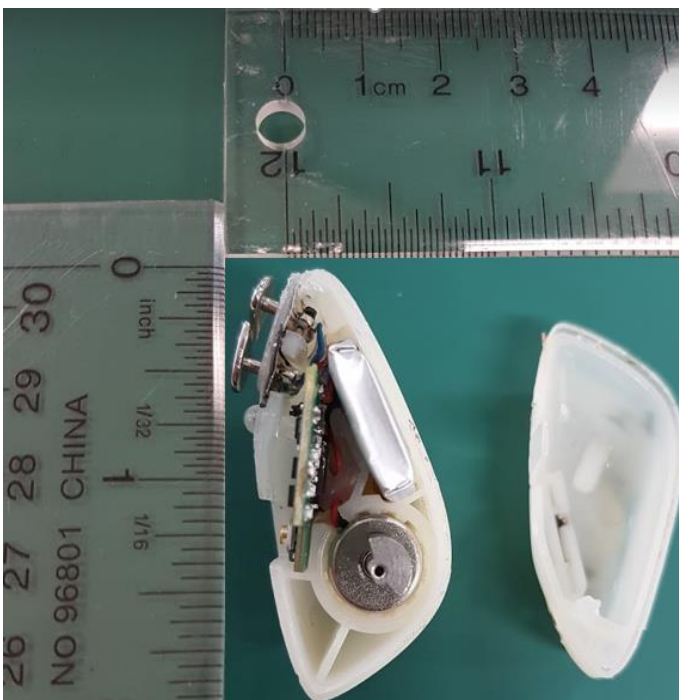

Dimension (mm): Length: 15.33

Assembly clamshell:

Internal assembly:

Internal parts: