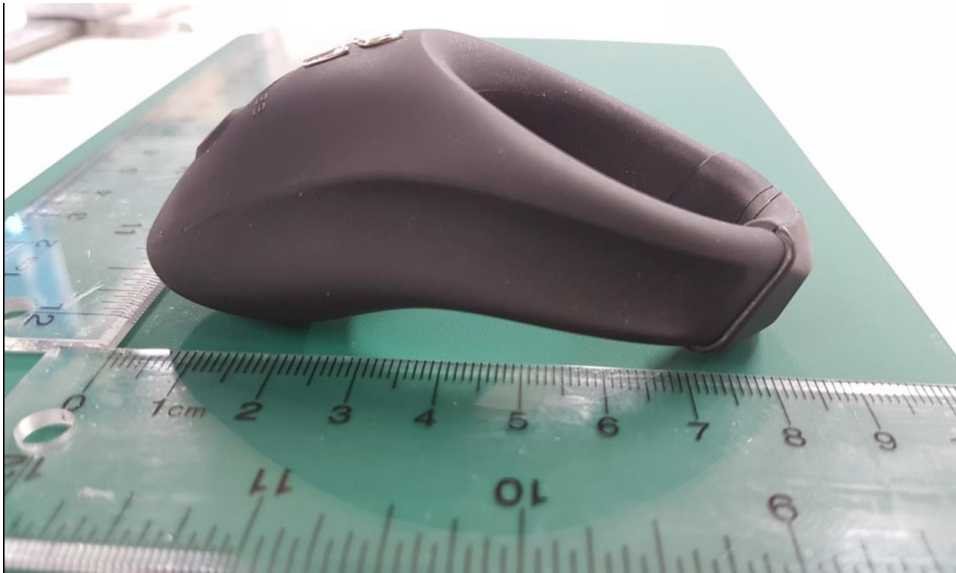

Model: We-Vibe Bond

Top view:

Dimension (mm): Length: 86.55, Width: 46.43

Bottom view:

Dimension (mm): Length: 86.55, Width: 46.43

Side view-1:

Dimension (mm): Height: 35.85

Side view-2:

Dimension (mm): Height: 35.85