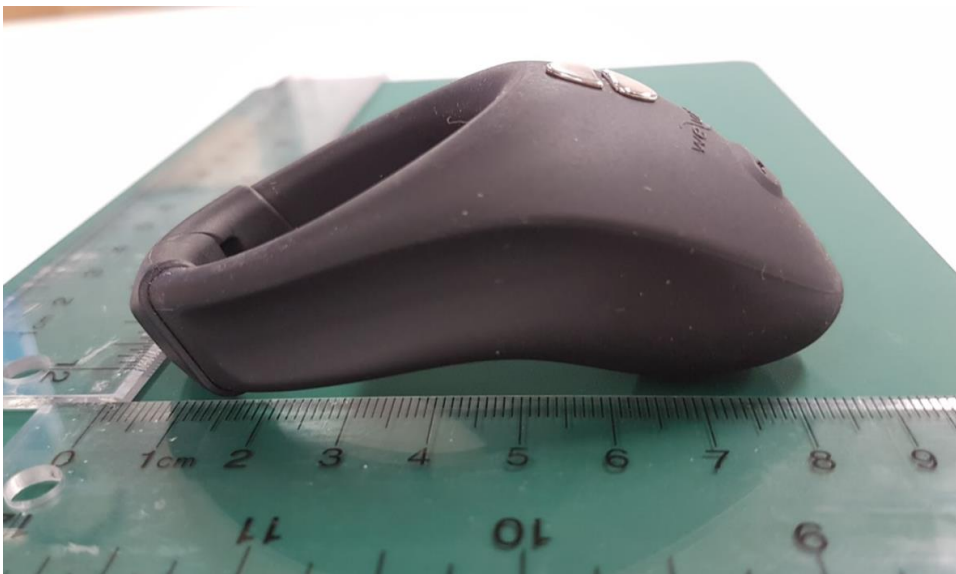

Model: We-Vibe Bond

Top view:

Dimension (mm): Length: 86.55, Width: 46.43

Bottom view:

Dimension (mm): Length: 86.55, Width: 46.43

Side view-1:

Dimension (mm): Height: 35.85

Side view-2:

Dimension (mm): Height: 35.85