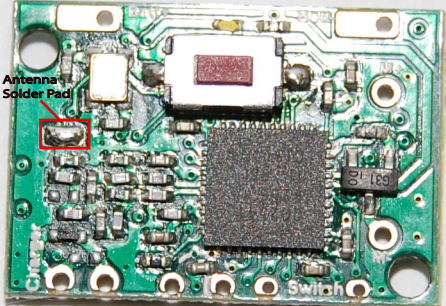

23X

Data

5V

**Antenna  
Solder Pad**

Switch

**Antenna  
Solder Pad**