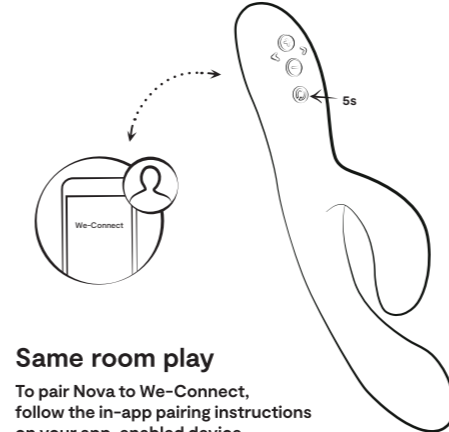

Step 4: pair