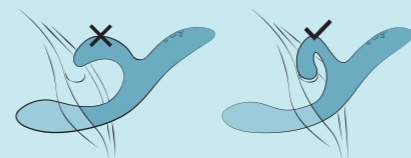

Step 1: clean

- Rinse Nova with warm water and use a premium toy cleaner, dry with a lint-free cloth.

waterproof (IPX7)

Step 2: enjoy

Adjust Nova's shape exactly how you want it.

- Bend and manipulate Nova carefully to avoid damage.

Add water-based lube to Nova and to your body.