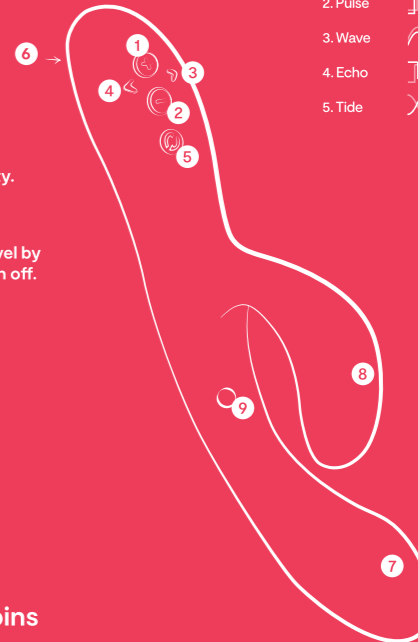

2 Off/Decrease

Switch back to a lower intensity level by pressing the \ominus button. Hold to turn off.

3 > Next

Press the \triangleright to switch to the next vibration pattern.

4 < Previous

Switch back to your previous pattern by pressing the \triangleleft button.

5 \odot Toggle button

Press the button to switch the control between the two motors.

6 Magnetic charging pins

- | | | | |
|------------|--|--------------|--|
| 1. Vibrate | | 6. Heartbeat | |
| 2. Pulse | | 7. Bounce | |
| 3. Wave | | 8. Surf | |
| 4. Echo | | 9. Peak | |
| 5. Tide | | 10. Cha-cha | |

7 Internal arm
Massages the G-spot.

8 External arm
Stimulates the clitoris.

9 Adjustable fit
Nova's hinge design bends to your perfect shape.

Step 1: clean

- Rinse Nova with warm water and use a premium toy cleaner, dry with a lint-free cloth.