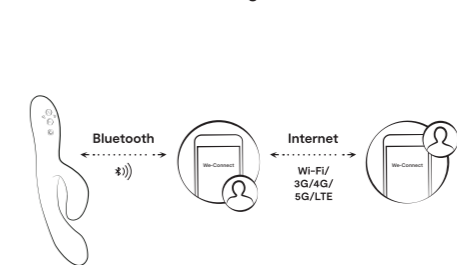

Long distance play

To play long distance, both you and your partner need the We-Connect app on your app-enabled devices. Nova is then paired to the device that remains within Bluetooth range.