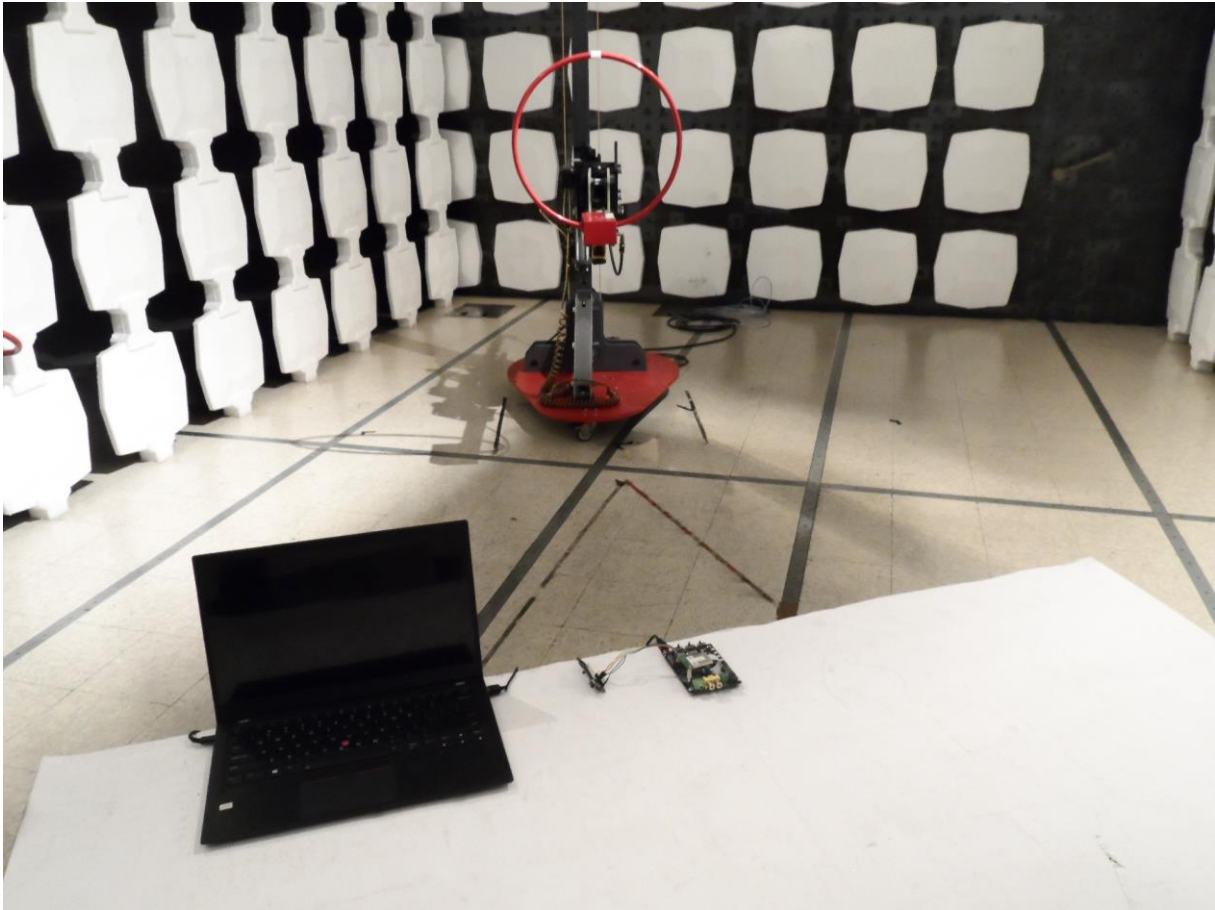

FCC ID: ZUC-DWAM83TB  
TEST SETUP PHOTOGRAPH OF THE PRODUCT

Radiated emission

150kHz - 30MHz

30 MHz - 1 GHz

FCC ID: ZUC-DWAM83TB  
TEST SETUP PHOTOGRAPH OF THE PRODUCT

1 GHz - 18 GHz

18 GHz - 26 GHz

FCC ID: ZUC-DWAM83TB  
TEST SETUP PHOTOGRAPH OF THE PRODUCT

26 GHz - 40 GHz

FCC ID: ZUC-DWAM83TB  
TEST SETUP PHOTOGRAPH OF THE PRODUCT

RF Conducted measurement

**FCC ID: ZUC-DWAM83TB**  
**TEST SETUP PHOTOGRAPH OF THE PRODUCT**

Conducted Emission