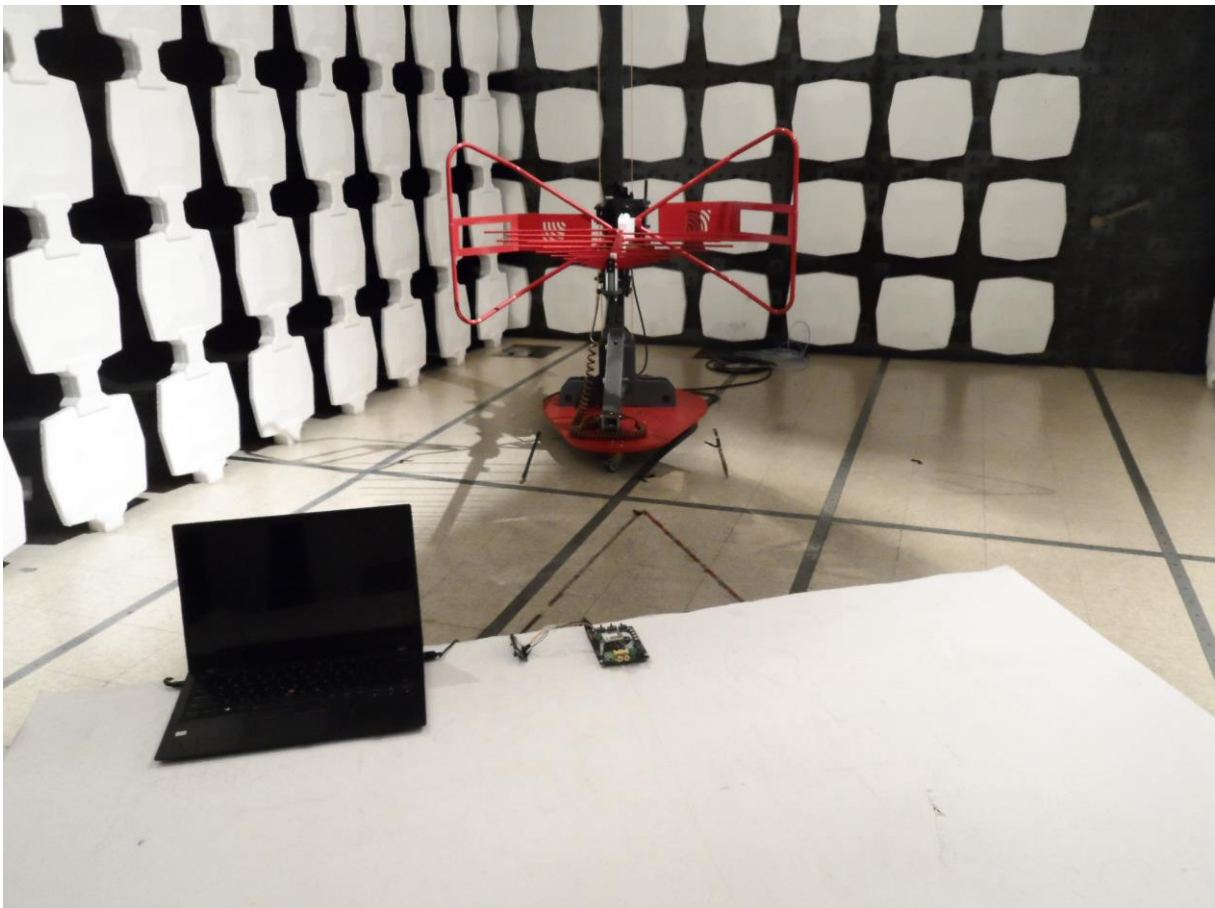

FCC ID: ZUC-DWAM83TB  
TEST SETUP PHOTOGRAPH OF THE PRODUCT

Radiated emission

150kHz - 30MHz

30 MHz - 1 GHz

FCC ID: ZUC-DWAM83TB  
TEST SETUP PHOTOGRAPH OF THE PRODUCT

1 GHz - 18 GHz

18 GHz - 26 GHz

FCC ID: ZUC-DWAM83TB  
TEST SETUP PHOTOGRAPH OF THE PRODUCT

26 GHz - 40 GHz

FCC ID: ZUC-DWAM83TB  
TEST SETUP PHOTOGRAPH OF THE PRODUCT

RF Conducted measurement

**FCC ID: ZUC-DWAM83TB**  
**TEST SETUP PHOTOGRAPH OF THE PRODUCT**

Conducted Emission