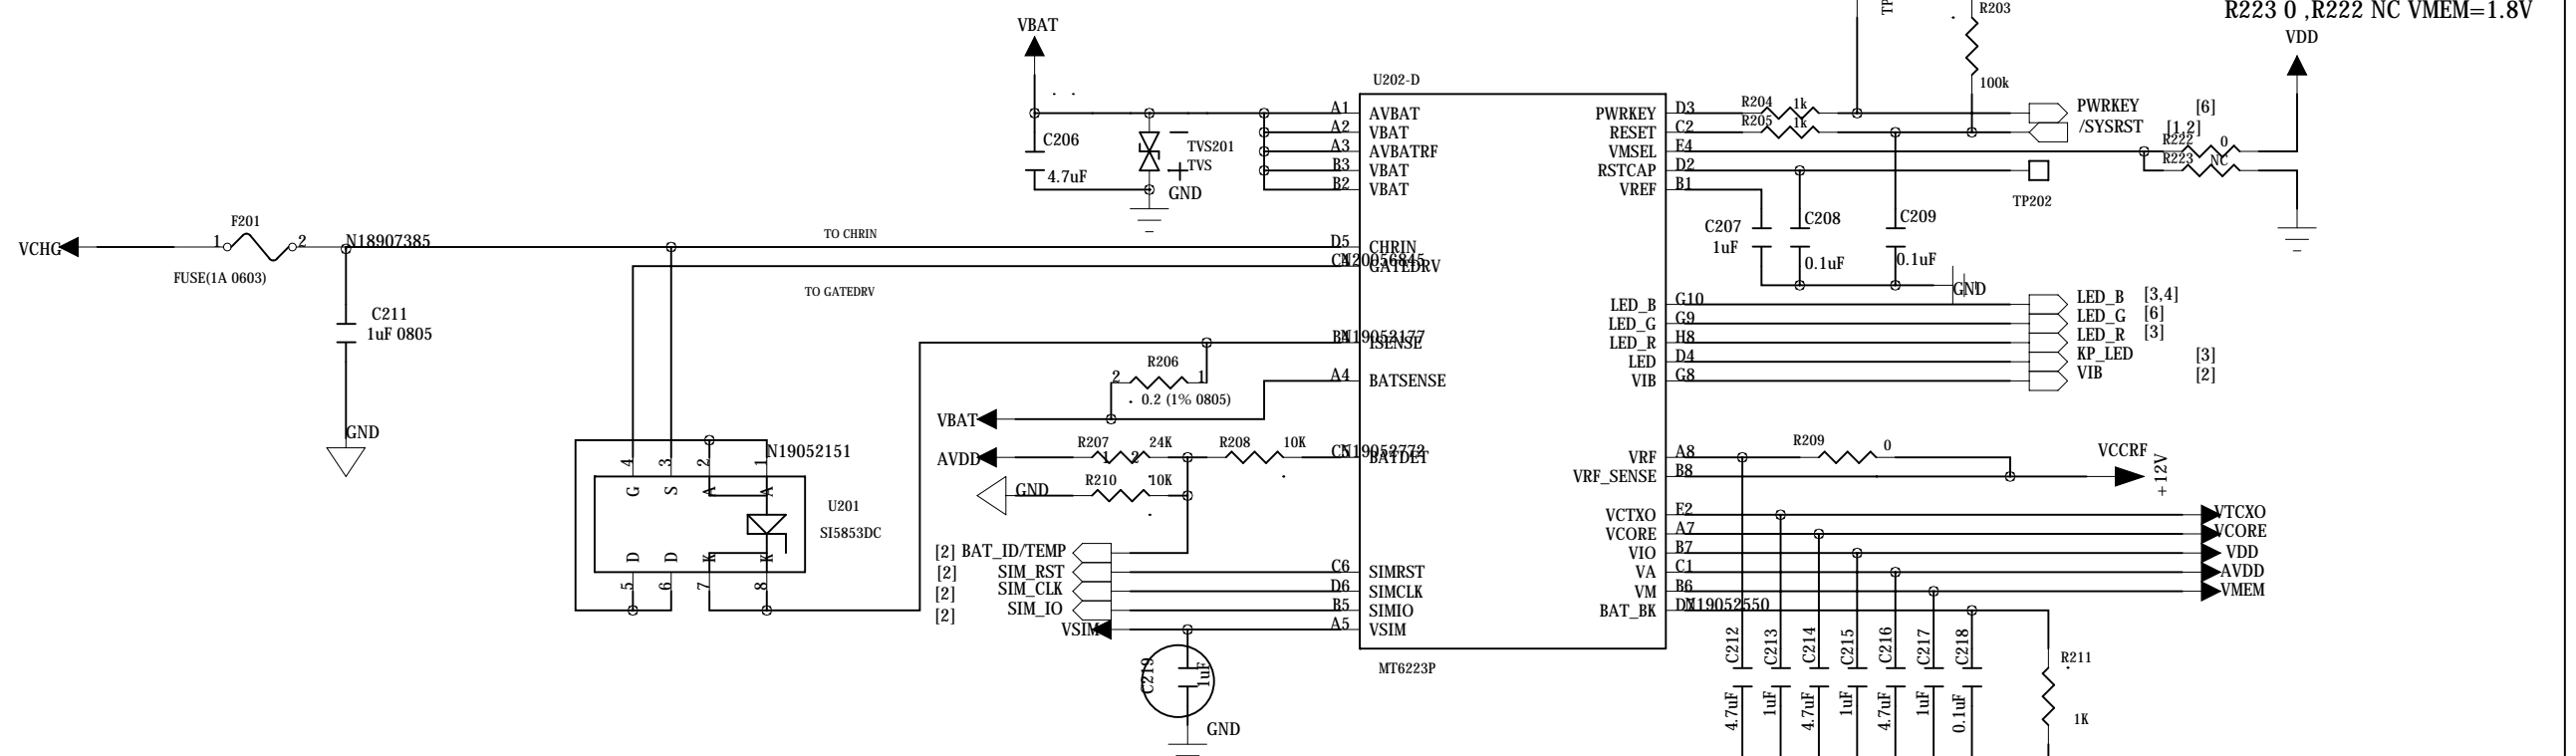

Analog-Baseband

OVP/OCP

Dual-SIM

Vibrator

DRAWN

DATE

MODEL:

CHECKED

TIME

TITLE:

MT6223D_ANALOG VERSION

V1.0