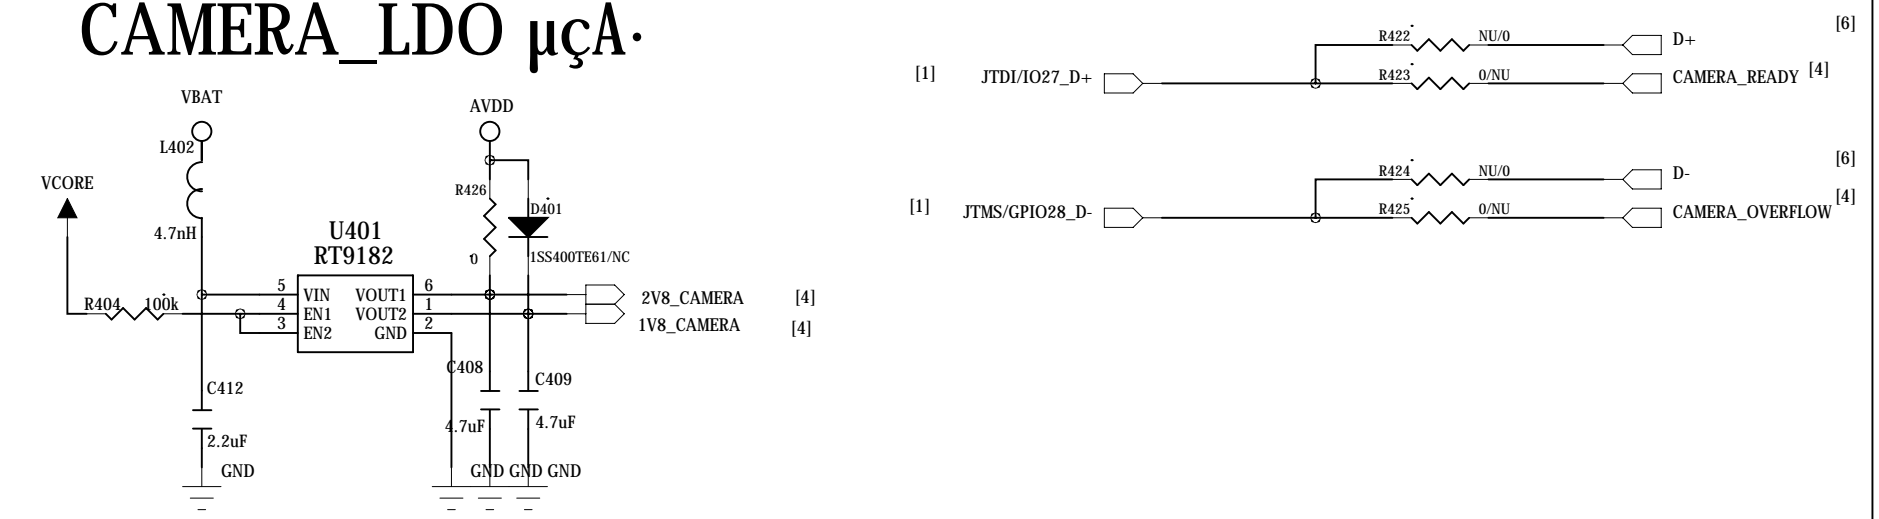

TIME

TITLE:

MCP

VERSION

V1.0

HeadSet

CAMERA_LDO μCĀ

Receiver