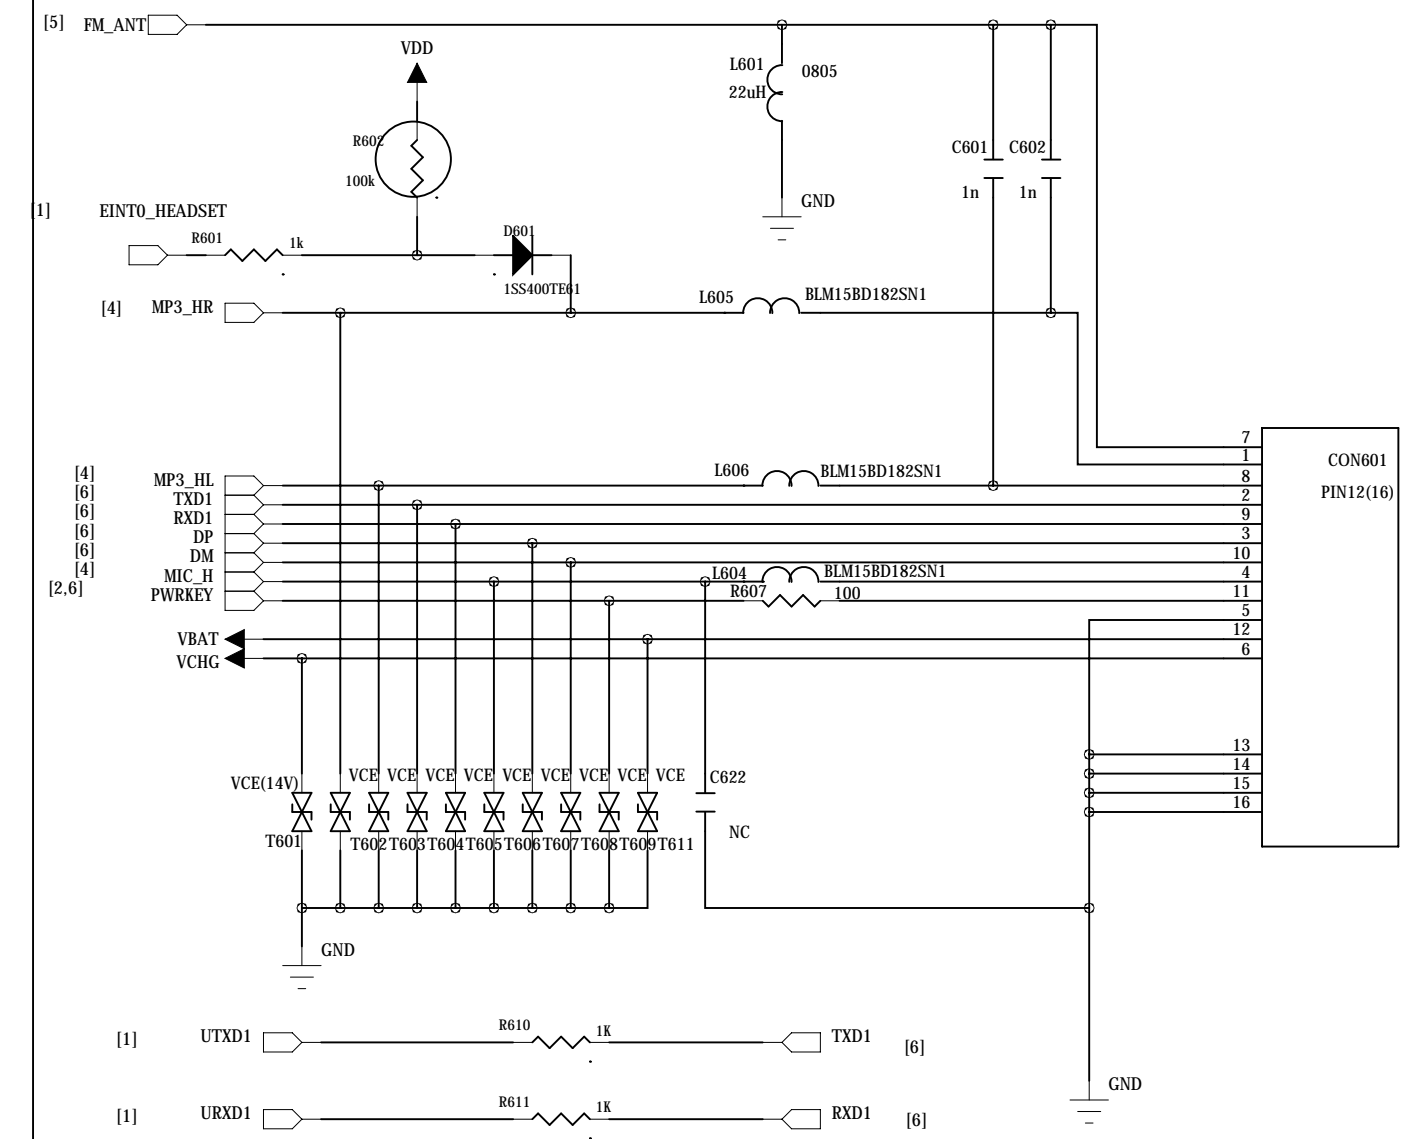

NOKIA CHARGER

12PIN IO_CONNECTOR