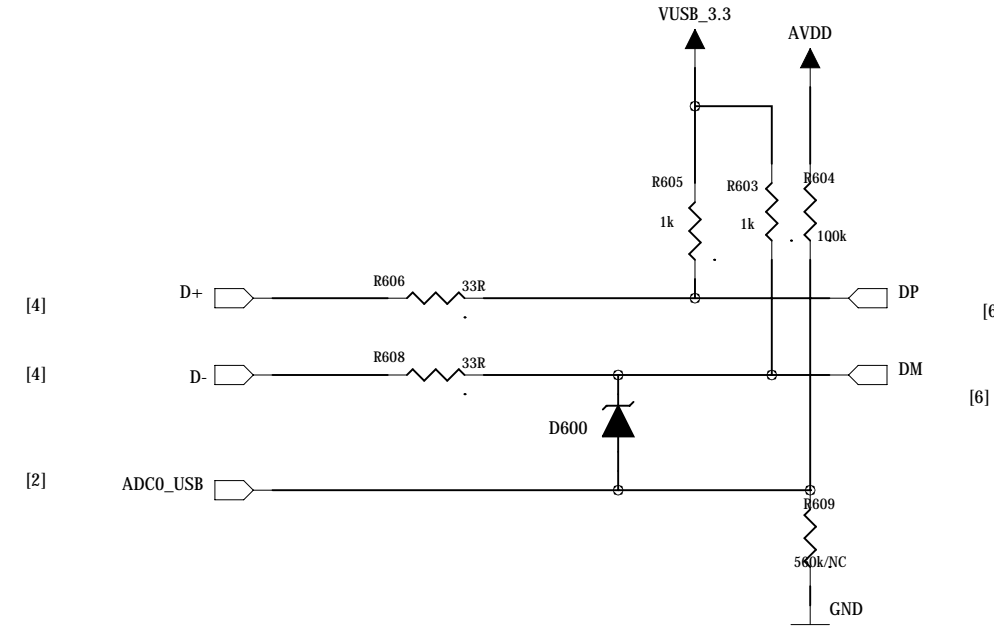

USB/UART

>1.4VCHARGER
<1.4VUSB