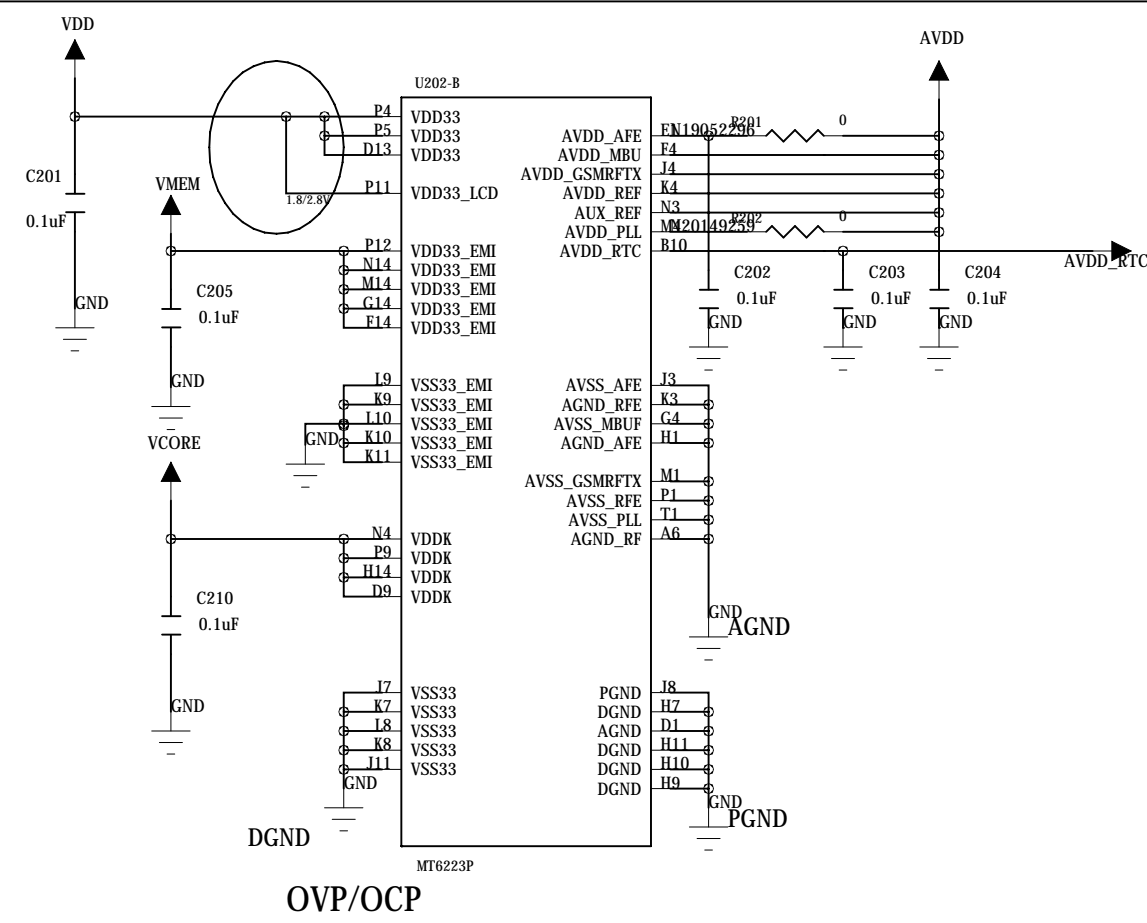

Digital Baseband

DRAWN

DATE

MODEL:

CHECKED

TIME

TITLE:

MT6223D_DIGITAL VERSION

V1.0

Analog-Baseband

OVP/OCP

Dual-SIM

Vibrator

DRAWN

DATE

MODEL:

CHECKED

TIME

TITLE:

MT6223D_ANALOG VERSION

V1.0

Memory

Spansion-like MCP

- Intel_W18/W30 SCSP series(64WQ / 128WQ)
- Intel_RD38F3040L0ZBQ0S 128+32Mb FLASH+PSRAM
- Intel_RD38F4050L0YBQ0Q 256+64Mb FLASH+PSRAM
- RENESAS_M6MGD13BW34DDG-9 128+32 FLASH+PSRAM
- Sharp_LRS18BK 128+32Mb FLASH+Smartcombo RAM
- Sharp_LRS18BL 128+32Mb FLASH+Smartcombo RAM