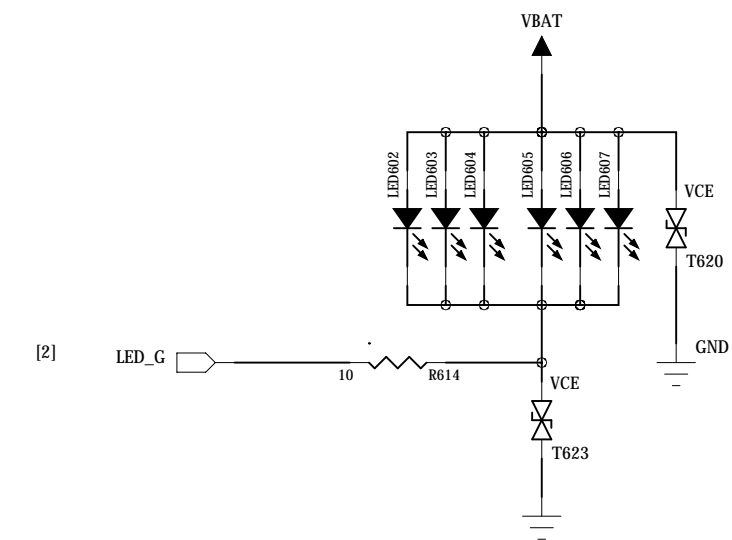

USB/UART

>1.4VCHARGER
<1.4VUSB

POWER

NOKIA CHARGER

12PIN IO_CONNECTOR

KeyPAD-LED

DRAWN

DATE