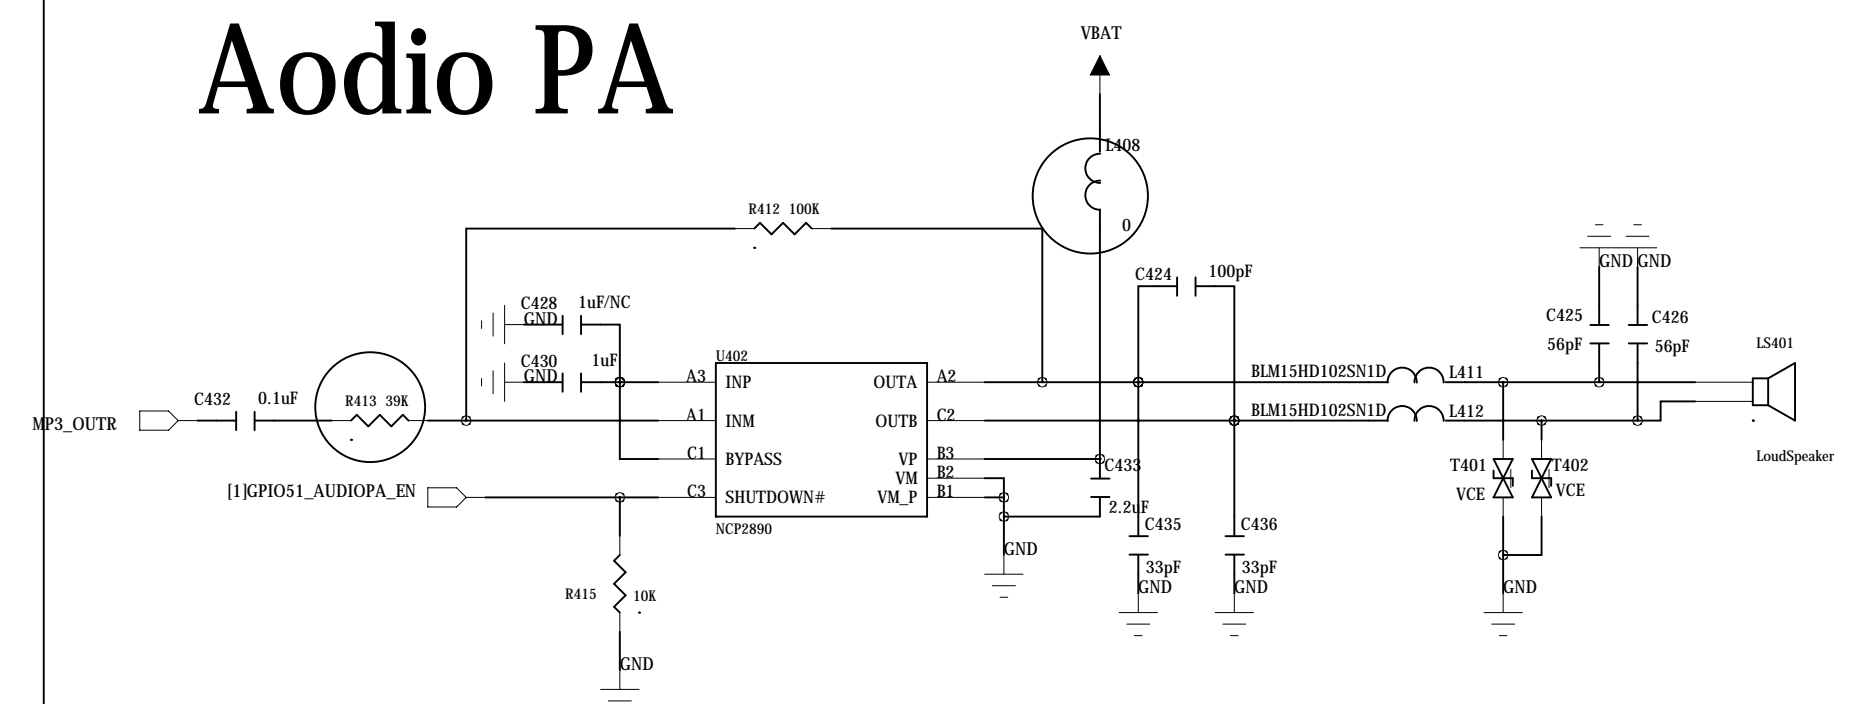

Aodio PA

DRAWN

DATE

MODEL:

CHECKED

TIME

TITLE:

AUDIO_CAM

VERSION

V1.0