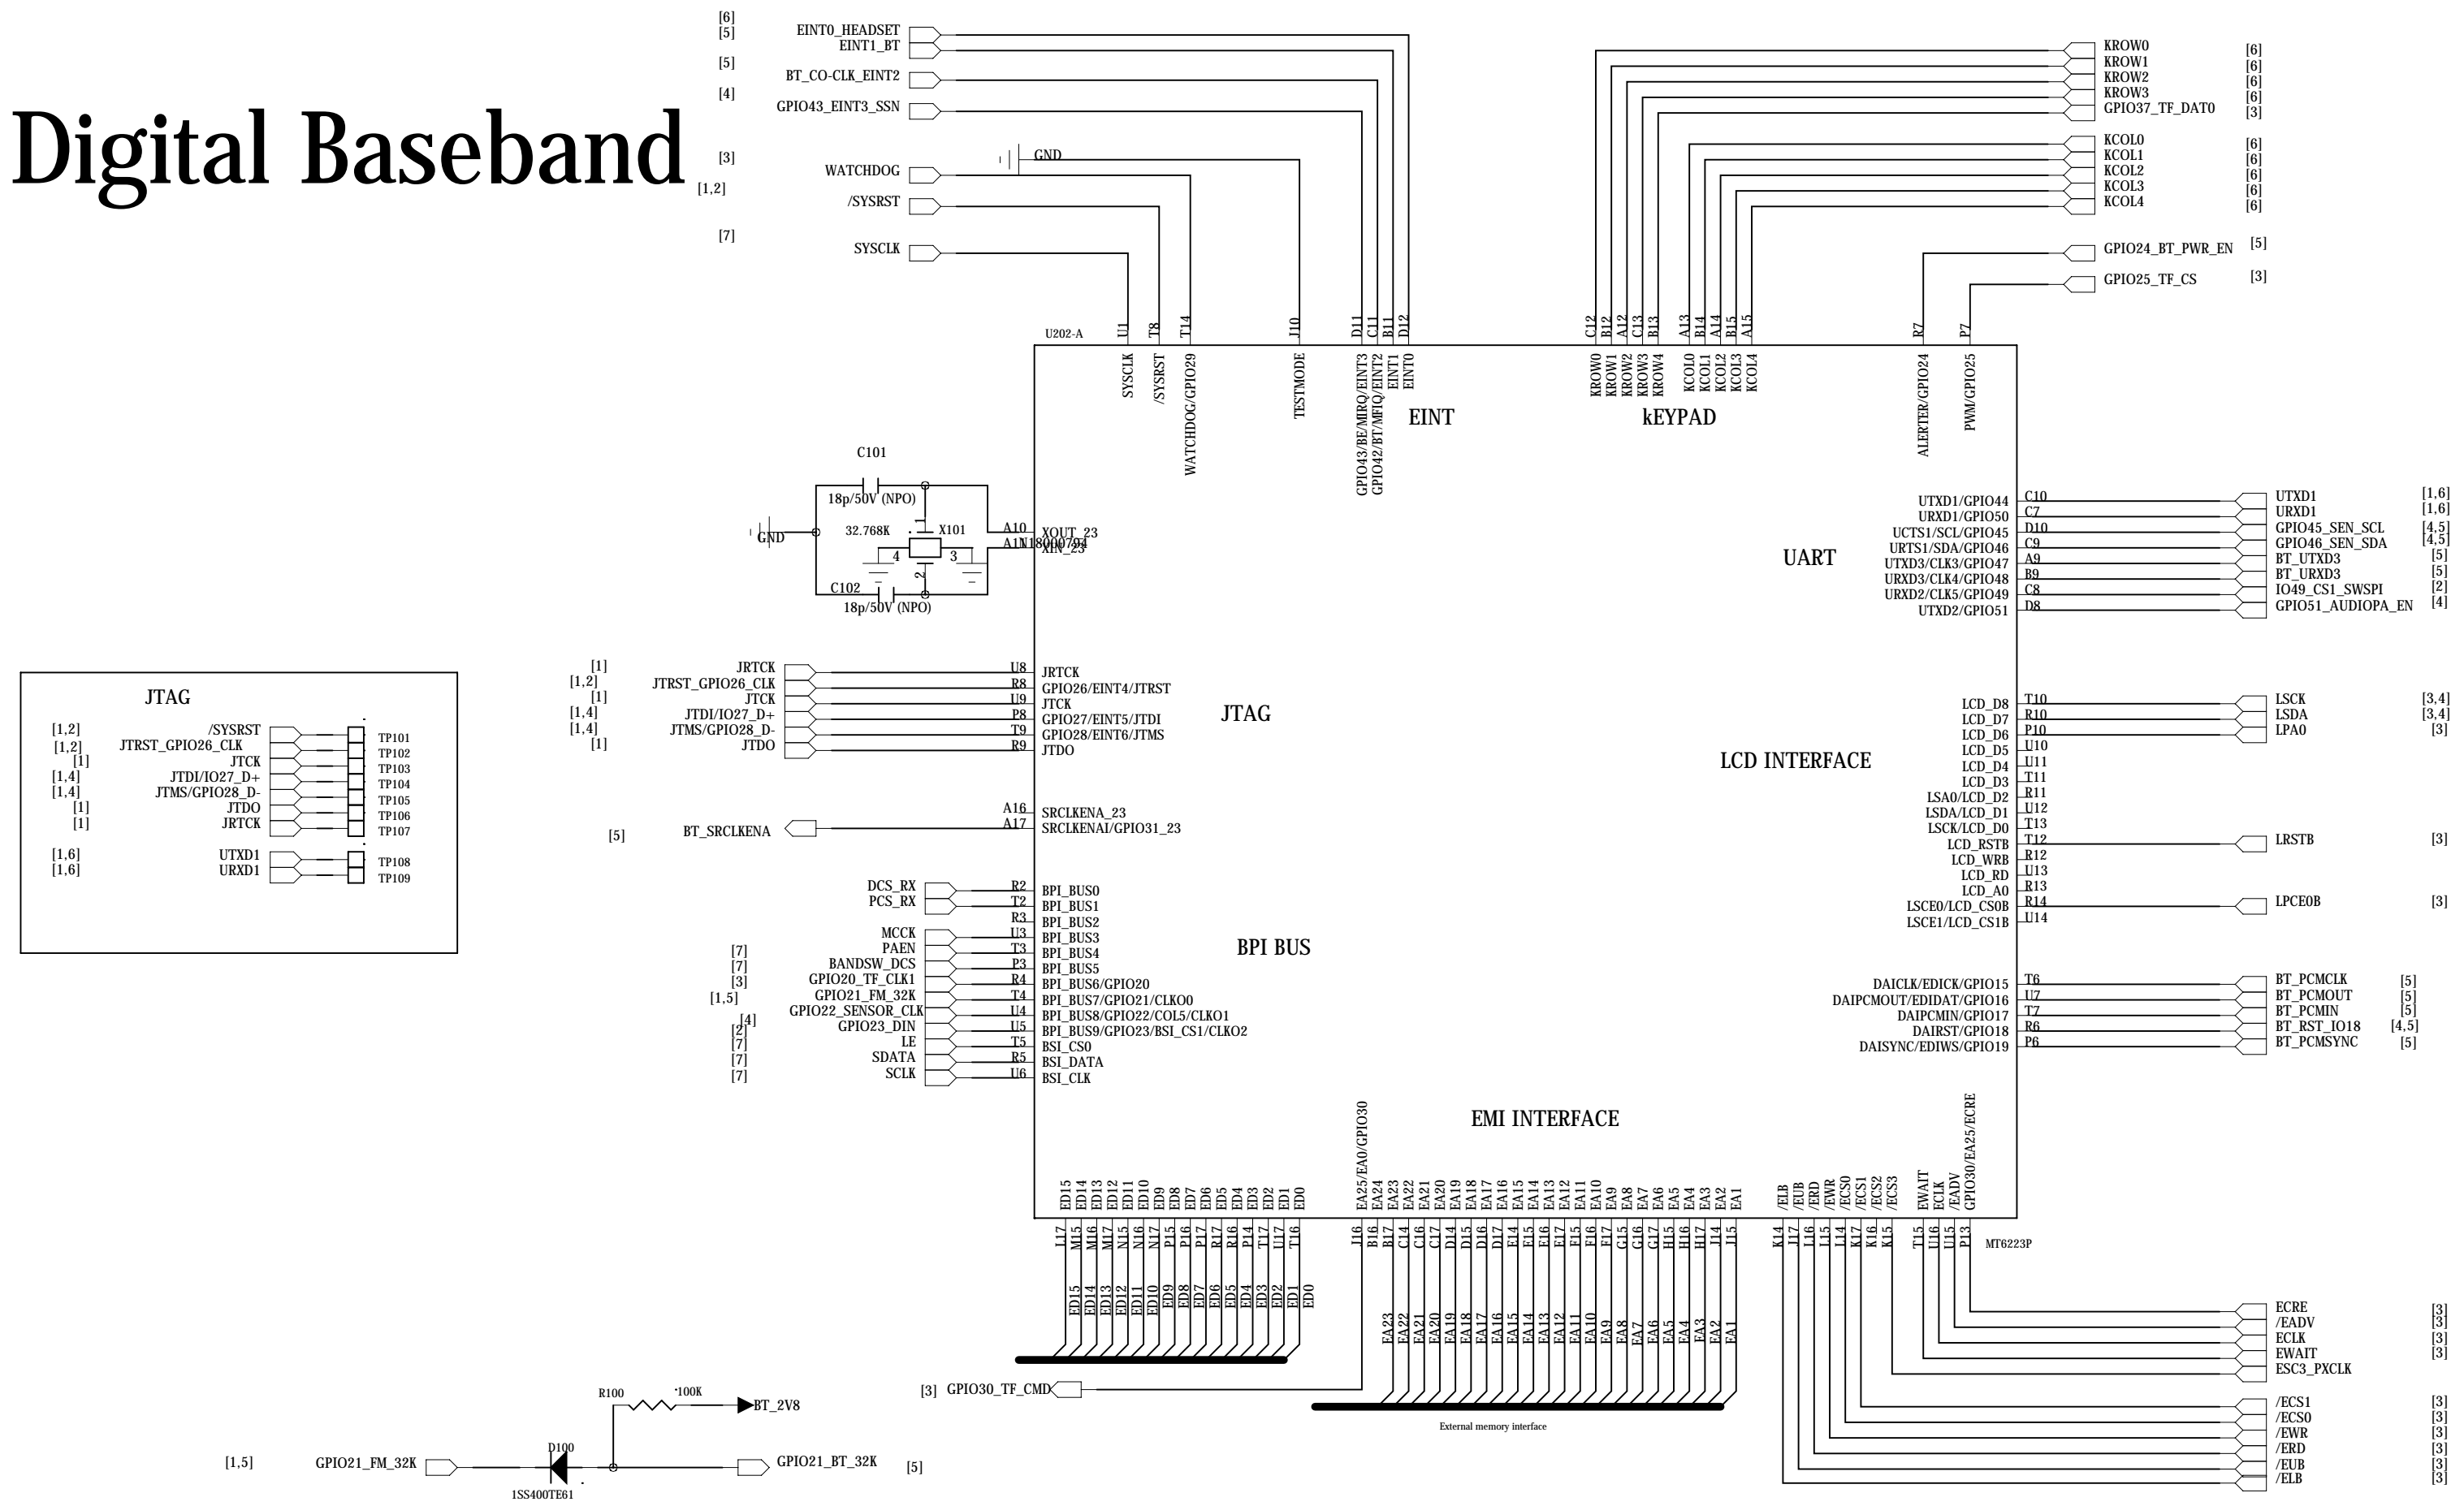

Digital Baseband

DRAWN

DATE

MODEL:

CHECKED

TIME

TITLE:

MT6223D_DIGITAL VERSION

V1.0

Analog-Baseband

OVP/OCP

Dual-SIM

Vibrator

DRAWN

DATE

MODEL:

CHECKED

TIME

TITLE:

MT6223D_ANALOG VERSION

V1.0

Memory

Spansion-like MCP

- Intel_W18/W30 SCSP series(64WQ / 128WQ)
- Intel_RD38F3040L0ZBQ0S 128+32Mb FLASH+PSRAM
- Intel_RD38F4050L0YBQ0Q 256+64Mb FLASH+PSRAM
- RENESAS_M6MGD13BW34DDG-9 128+32 FLASH+PSRAM
- Sharp_LRS18BK 128+32Mb FLASH+Smartcombo RAM
- Sharp_LRS18BL 128+32Mb FLASH+Smartcombo RAM