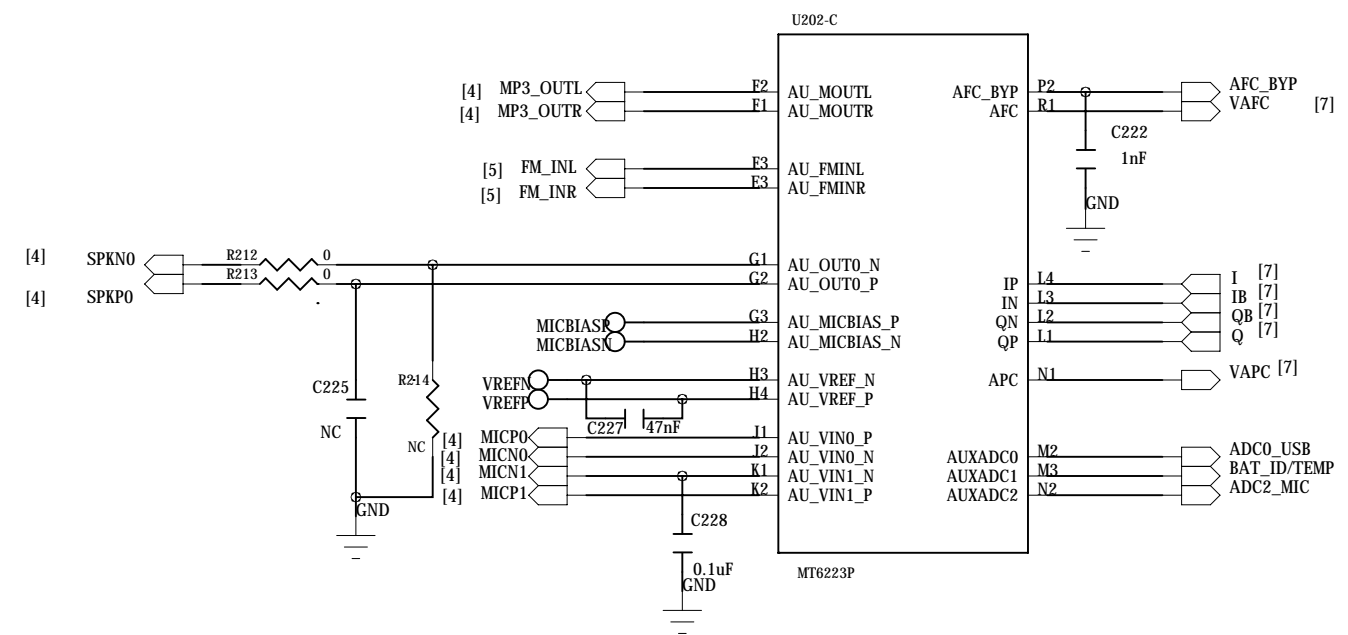

Analog-Baseband

OVP/OCP

Dual-SIM

Vibrator

DRAWN

DATE

MODEL:

CHECKED

TIME

TITLE:

MT6223D_ANALOG VERSION

V1.0