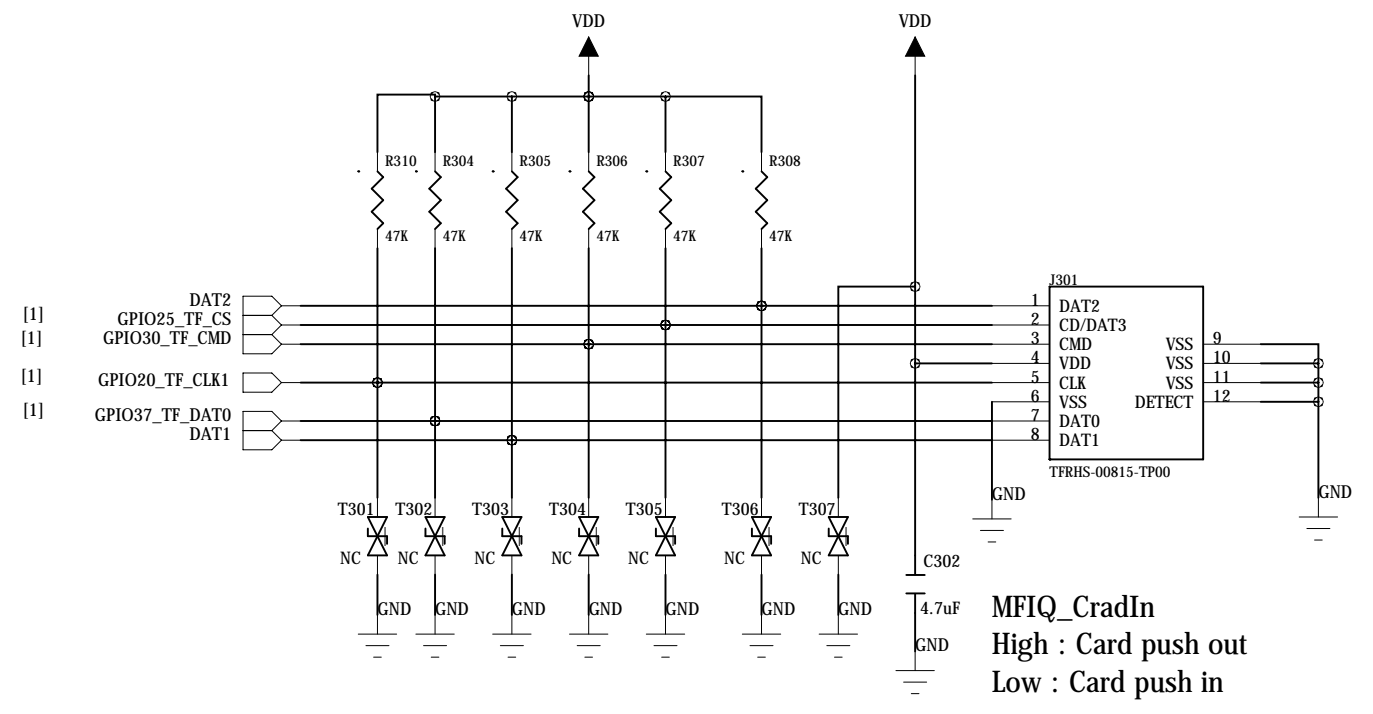

T-Flash Card

DRAWN

DATE

MODEL:

CHECKED

TIME

TITLE:

MCP

VERSION

V1.0