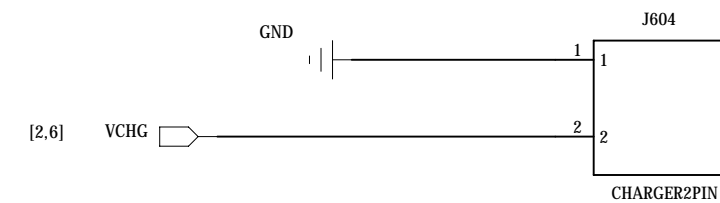

USB/UART

>1.4VCHARGER
<1.4VUSB

POWER

NOKIA CHARGER

12PIN IO_CONNECTOR

KeyPAD-LED

DRAWN

DATE