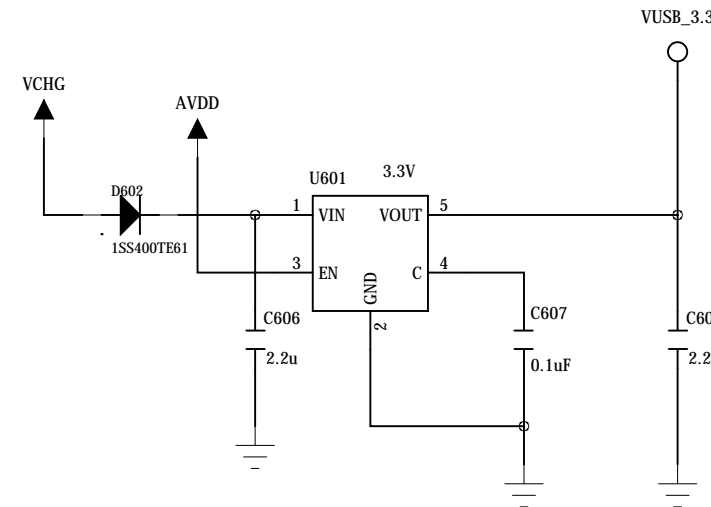

KeyPAD

USB/UART

>1.4VCHARGER
<1.4VUSB

POWER

NOKIA CHARGER

12PIN IO_CONNECTOR

KeyPAD-LED

DRAWN

DATE

MODEL:

CHECKED

TIME

TITLE:

IO_EARPHONE_PA VERSION

V1.0