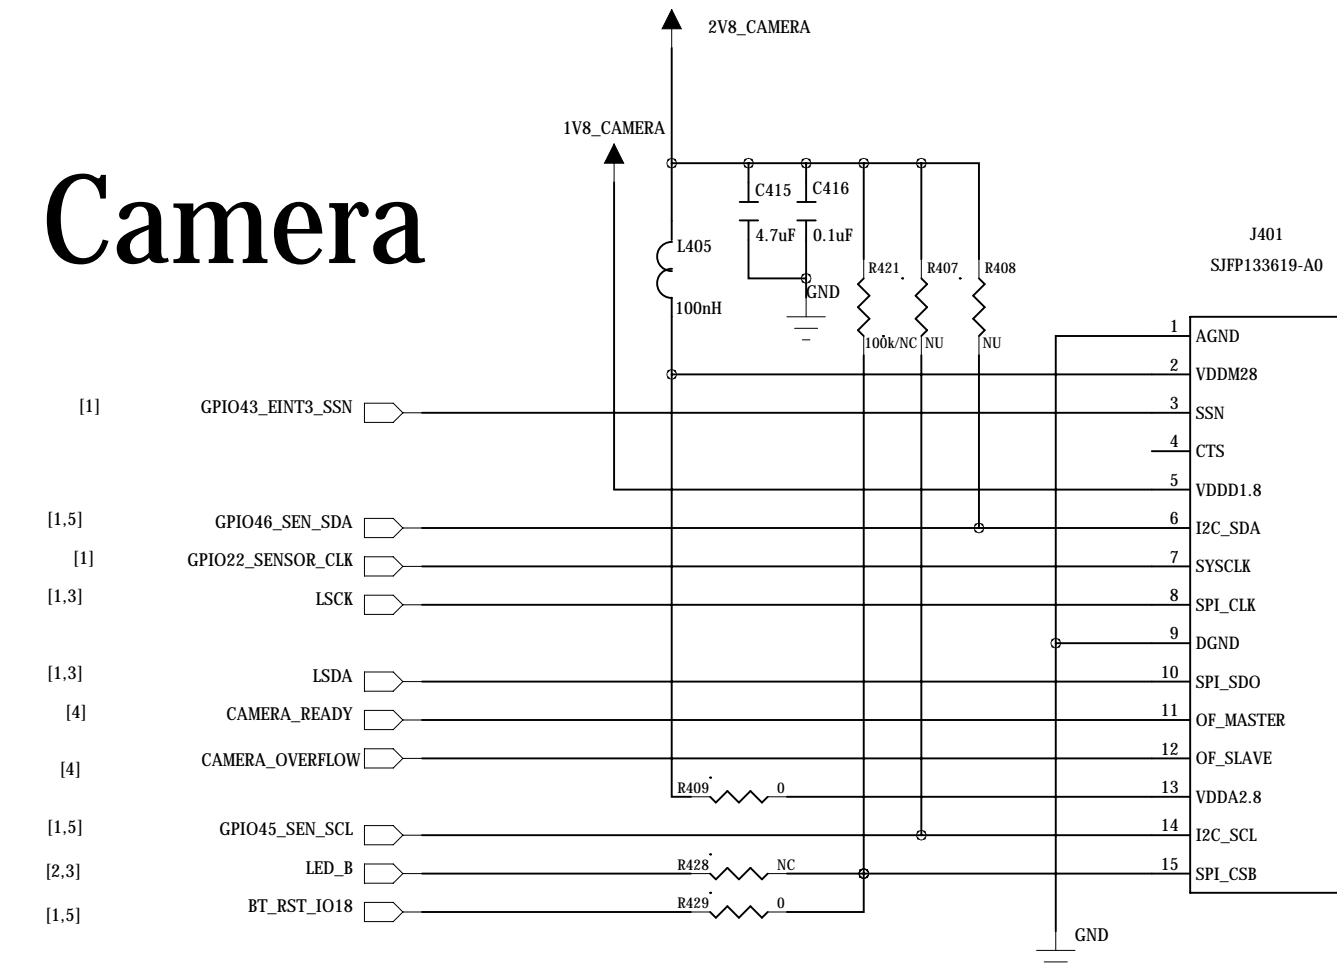

HeadSet

CAMERA_LDO μCĀ

Receiver

Camera

MicroPhone

Aodio PA

DRAWN

DATE

MODEL:

CHECKED

TIME

TITLE:

AUDIO_CAM

VERSION

V1.0