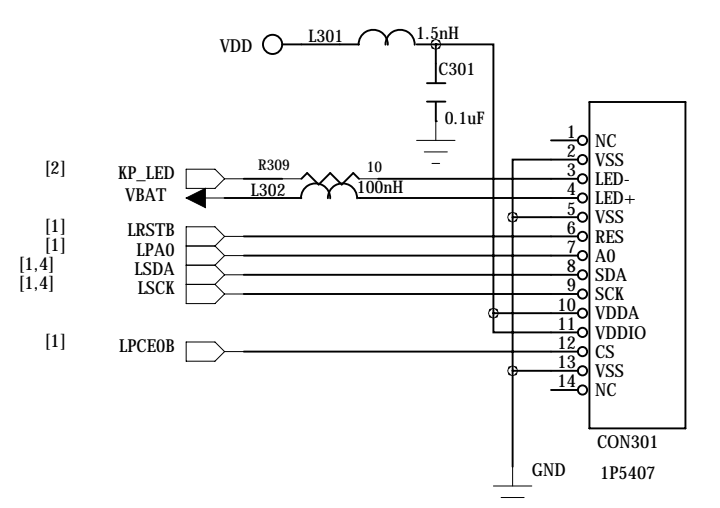

Memory

Spansion-like MCP

- Intel_W18/W30 SCSP series(64WQ / 128WQ)
- Intel_RD38F3040L0ZBQ0S 128+32Mb FLASH+PSRAM
- Intel_RD38F4050L0YBQ0Q 256+64Mb FLASH+PSRAM
- RENESAS_M6MGD13BW34DDG-9 128+32 FLASH+PSRAM
- Sharp_LRS18BK 128+32Mb FLASH+Smartcombo RAM
- Sharp_LRS18BL 128+32Mb FLASH+Smartcombo RAM

Torch

Caution: Package

LCM

T-Flash Card

DRAWN

DATE

MODEL:

CHECKED

TIME

TITLE:

MCP

VERSION

V1.0