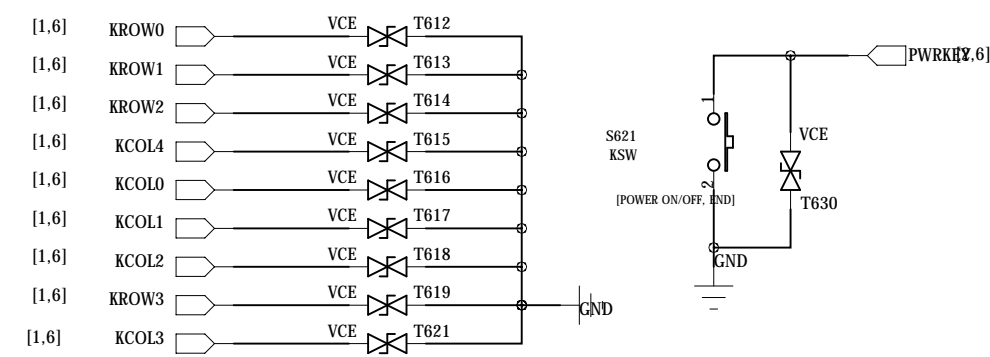

MODEL:

CHECKED

TIME

TITLE:

FM_TP_BT

VERSION

V1.0

KeyPAD