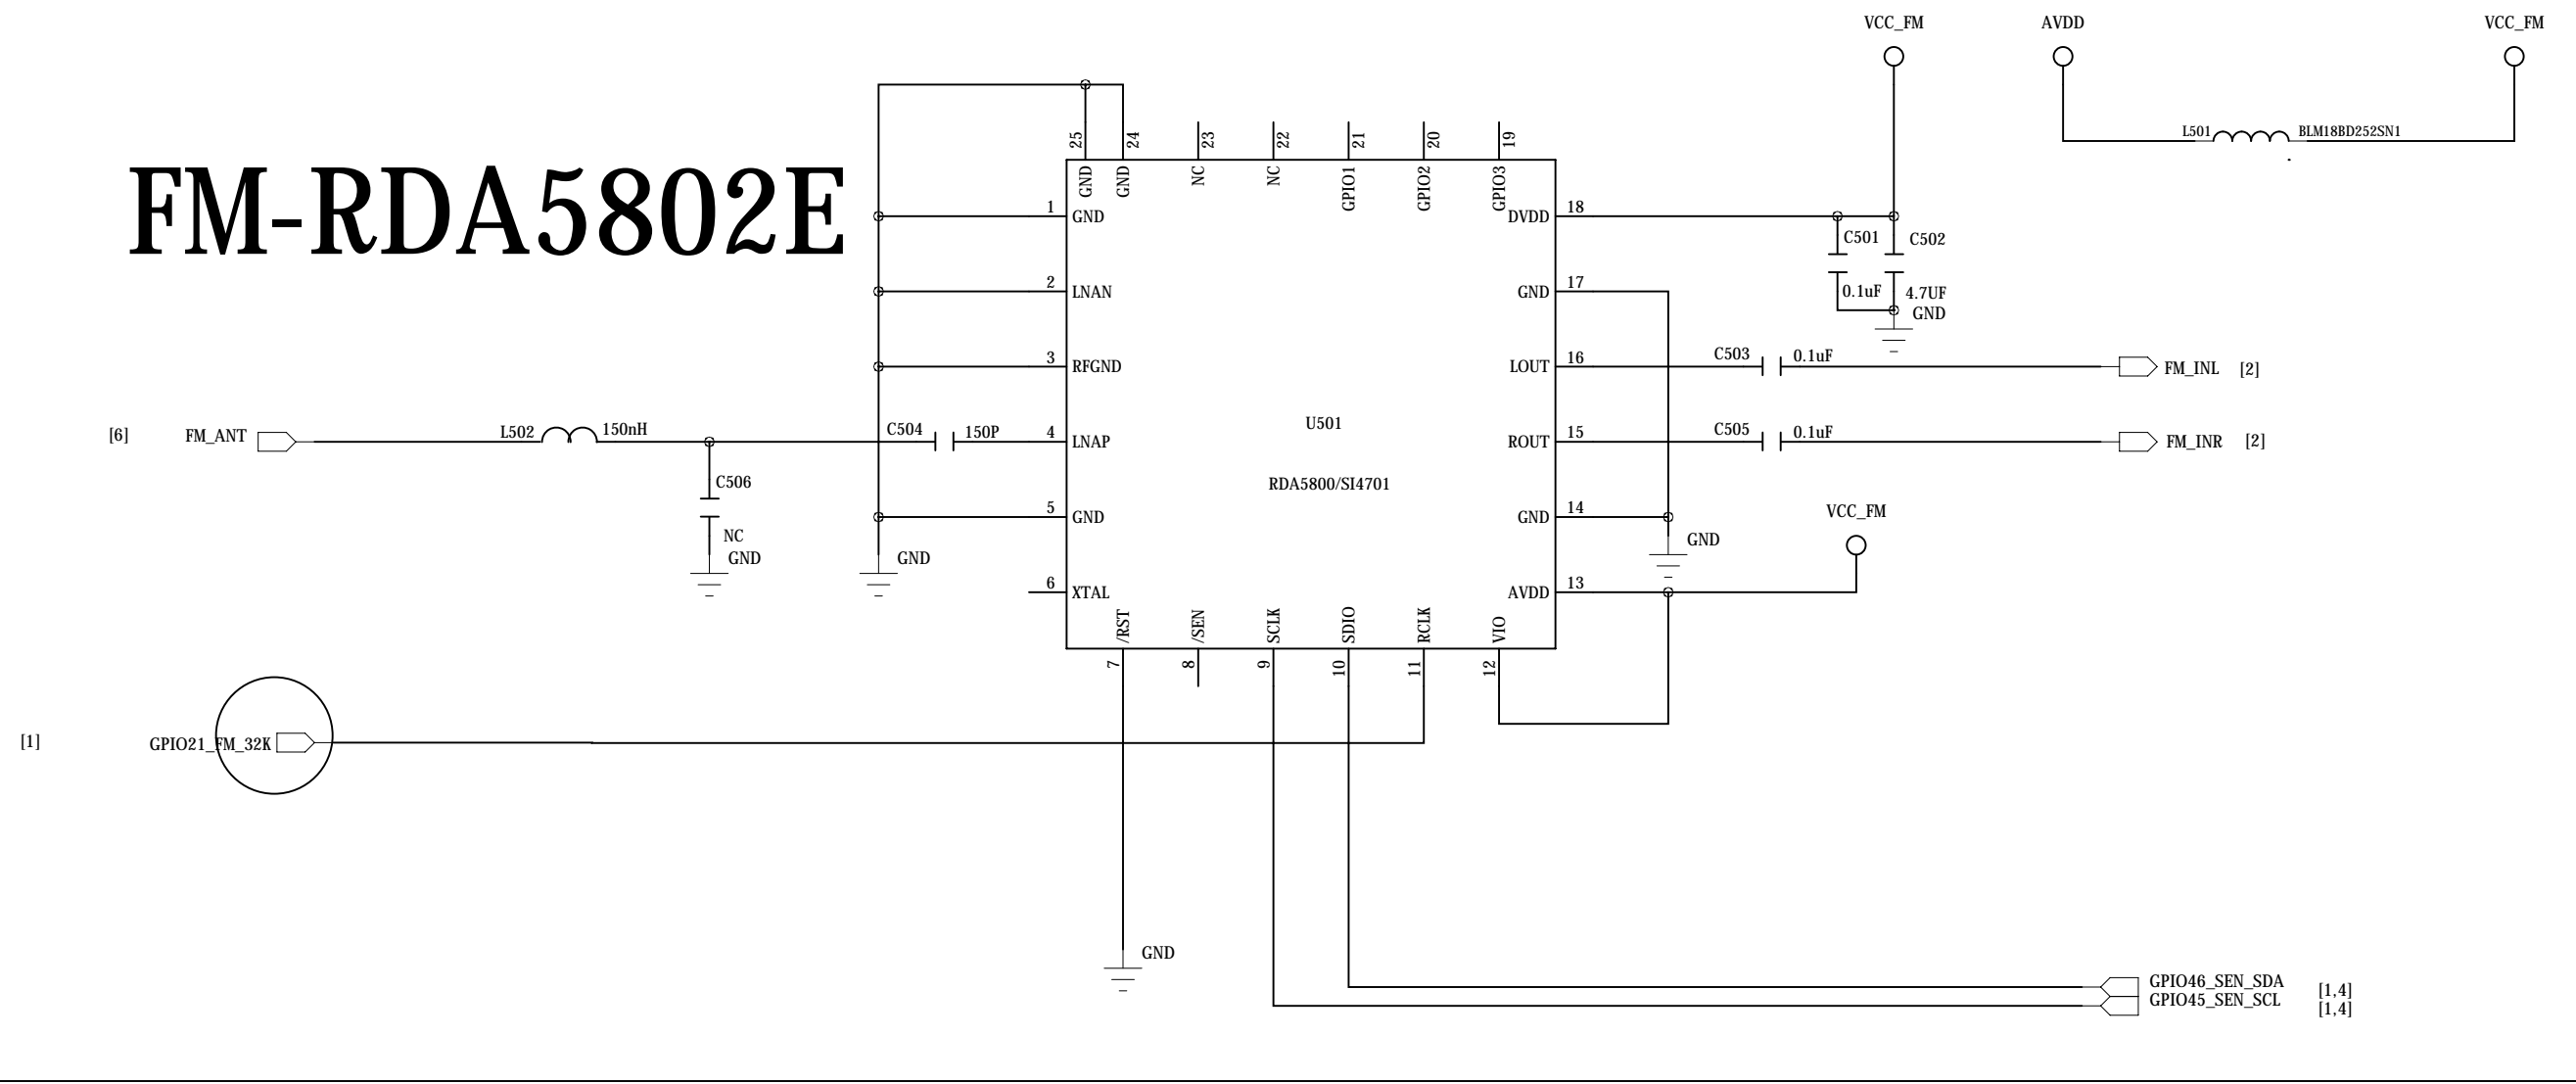

FM-RDA5802E