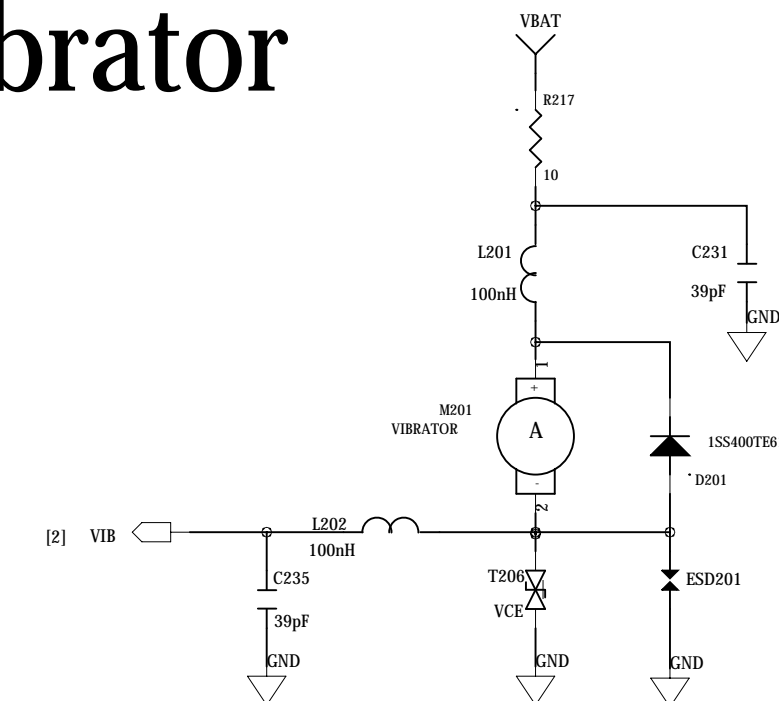

V1.0

Analog-Baseband

OVP/OCP

Dual-SIM

Vibrator

DRAWN

DATE

MODEL:

CHECKED

TIME

TITLE:

MT6223D_ANALOG VERSION

V1.0

Memory

Spansion-like MCP

- Intel_W18/W30 SCSP series(64WQ / 128WQ)
- Intel_RD38F3040L0ZBQ0S 128+32Mb FLASH+PSRAM
- Intel_RD38F4050L0YBQ0Q 256+64Mb FLASH+PSRAM
- RENESAS_M6MGD13BW34DDG-9 128+32 FLASH+PSRAM
- Sharp_LRS18BK 128+32Mb FLASH+Smartcombo RAM
- Sharp_LRS18BL 128+32Mb FLASH+Smartcombo RAM