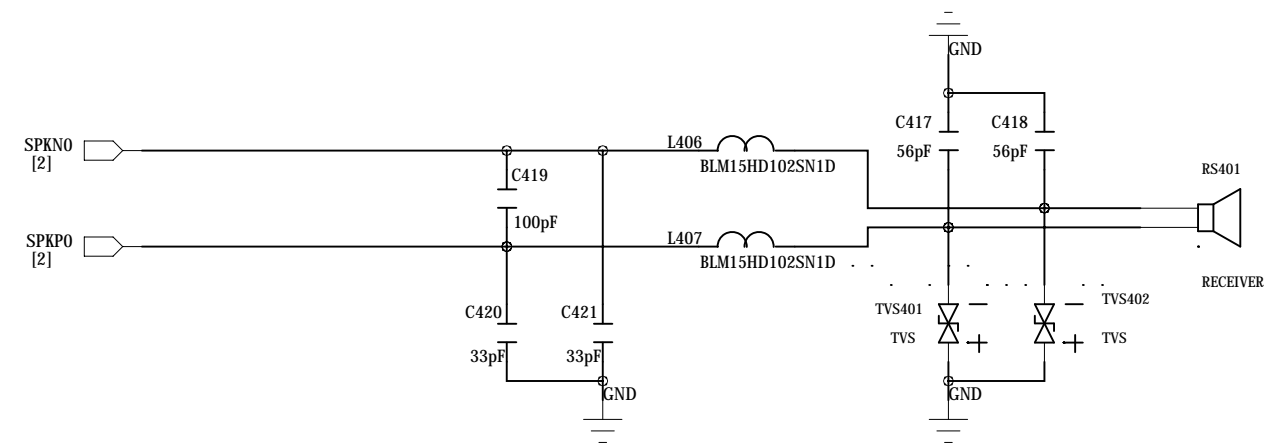

TIME

TITLE:

MCP

VERSION

V1.0

HeadSet

CAMERA_LDO μCĀ

Receiver