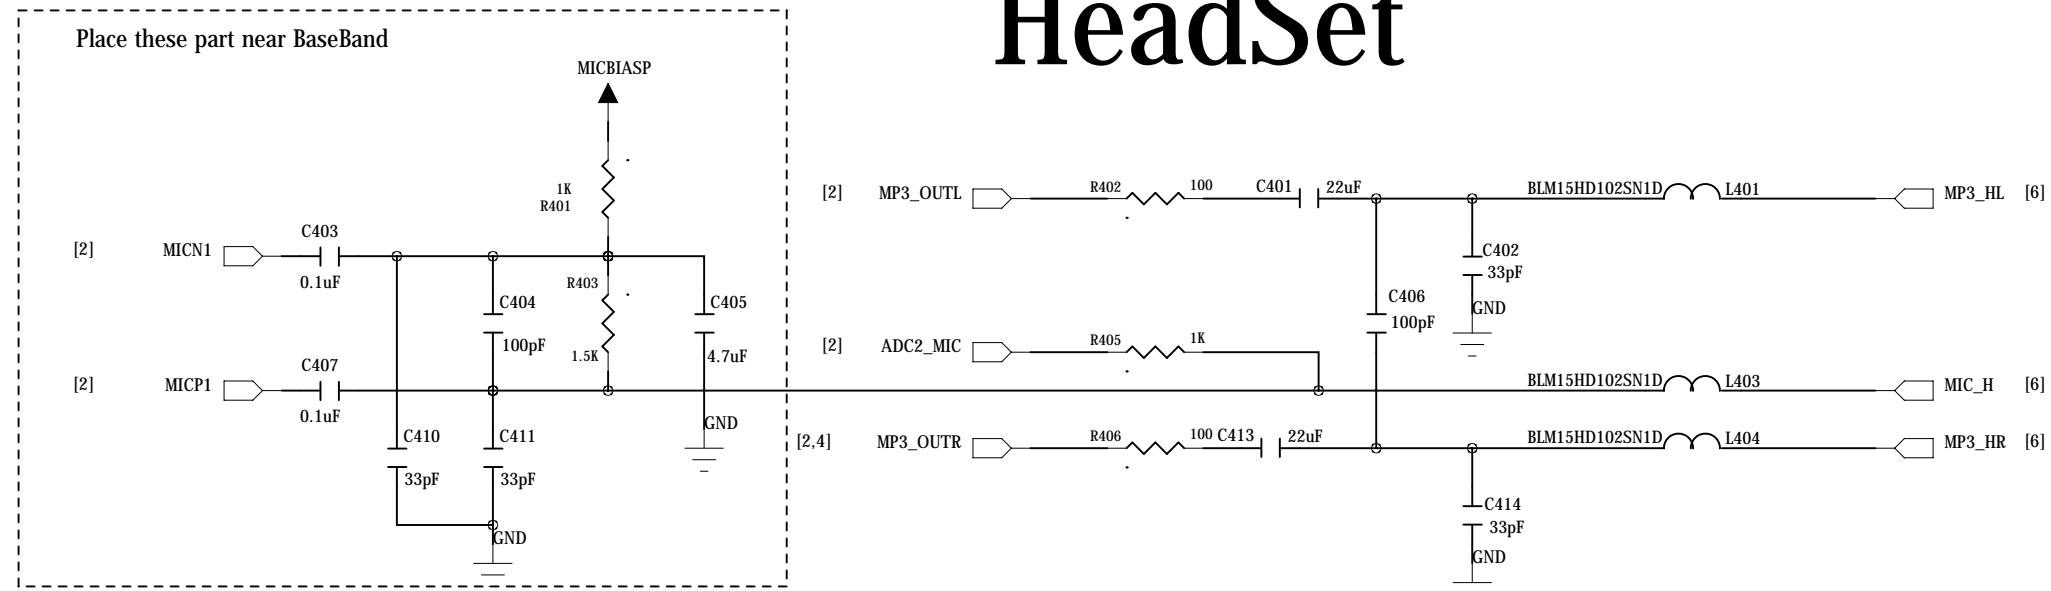

TIME

TITLE:

MCP

VERSION

V1.0

HeadSet

CAMERA_LDO μCĀ

Receiver