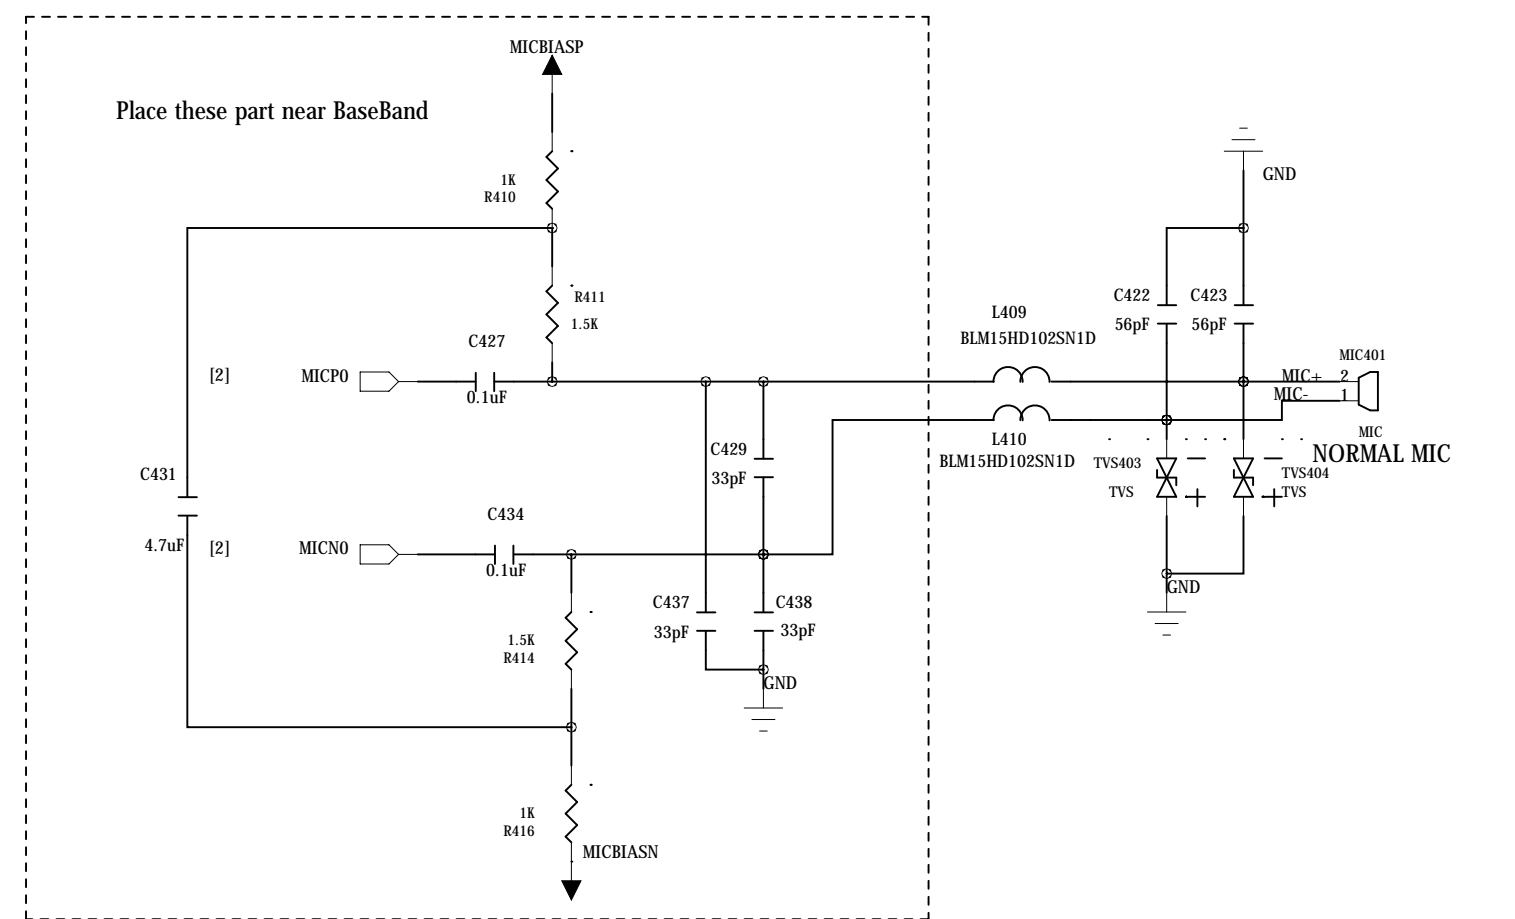

MicroPhone