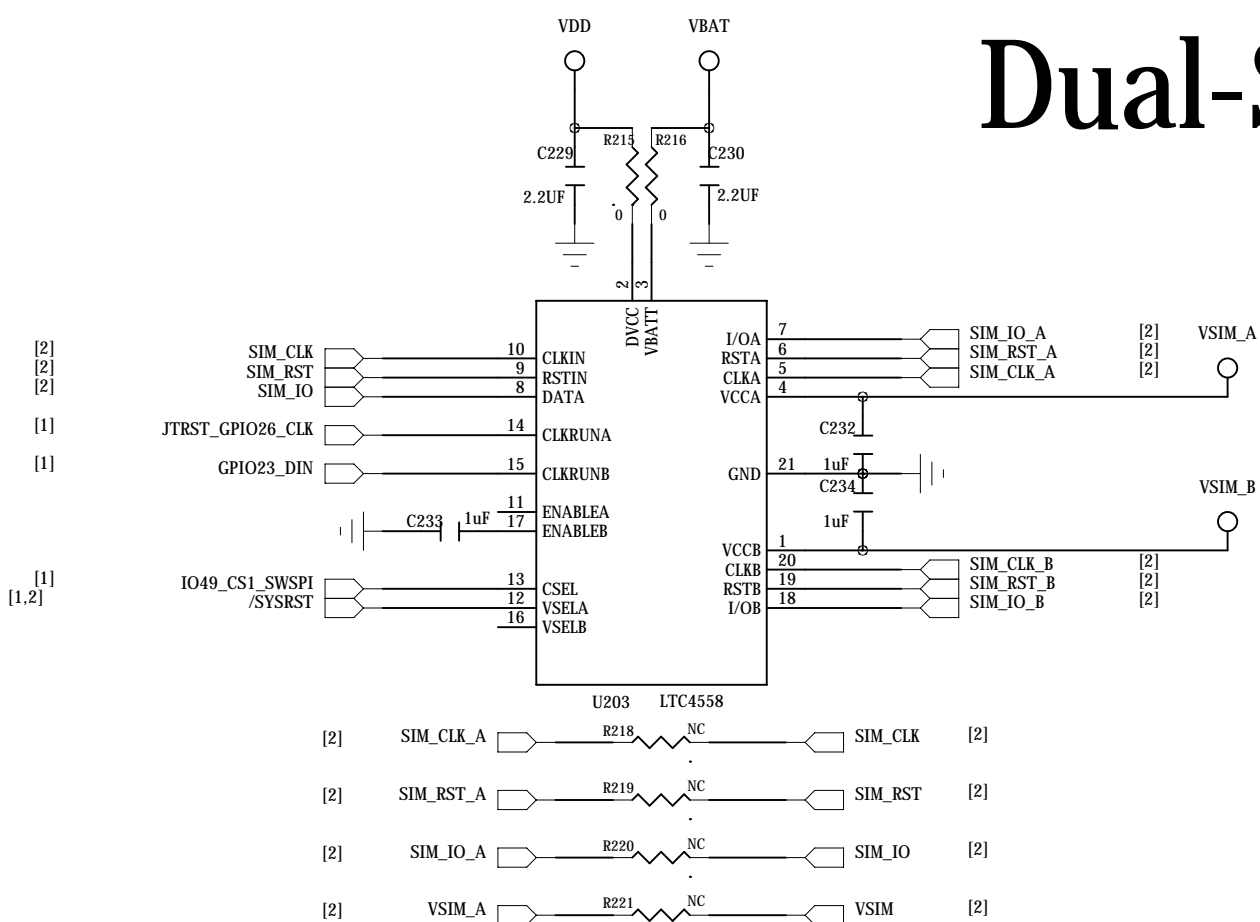

Analog-Baseband

Dual-SIM

Vibrator

DRAWN

DATE

MODEL:

CHECKED

TIME

TITLE:

MT6223D_ANALOG VERSION

V1.0