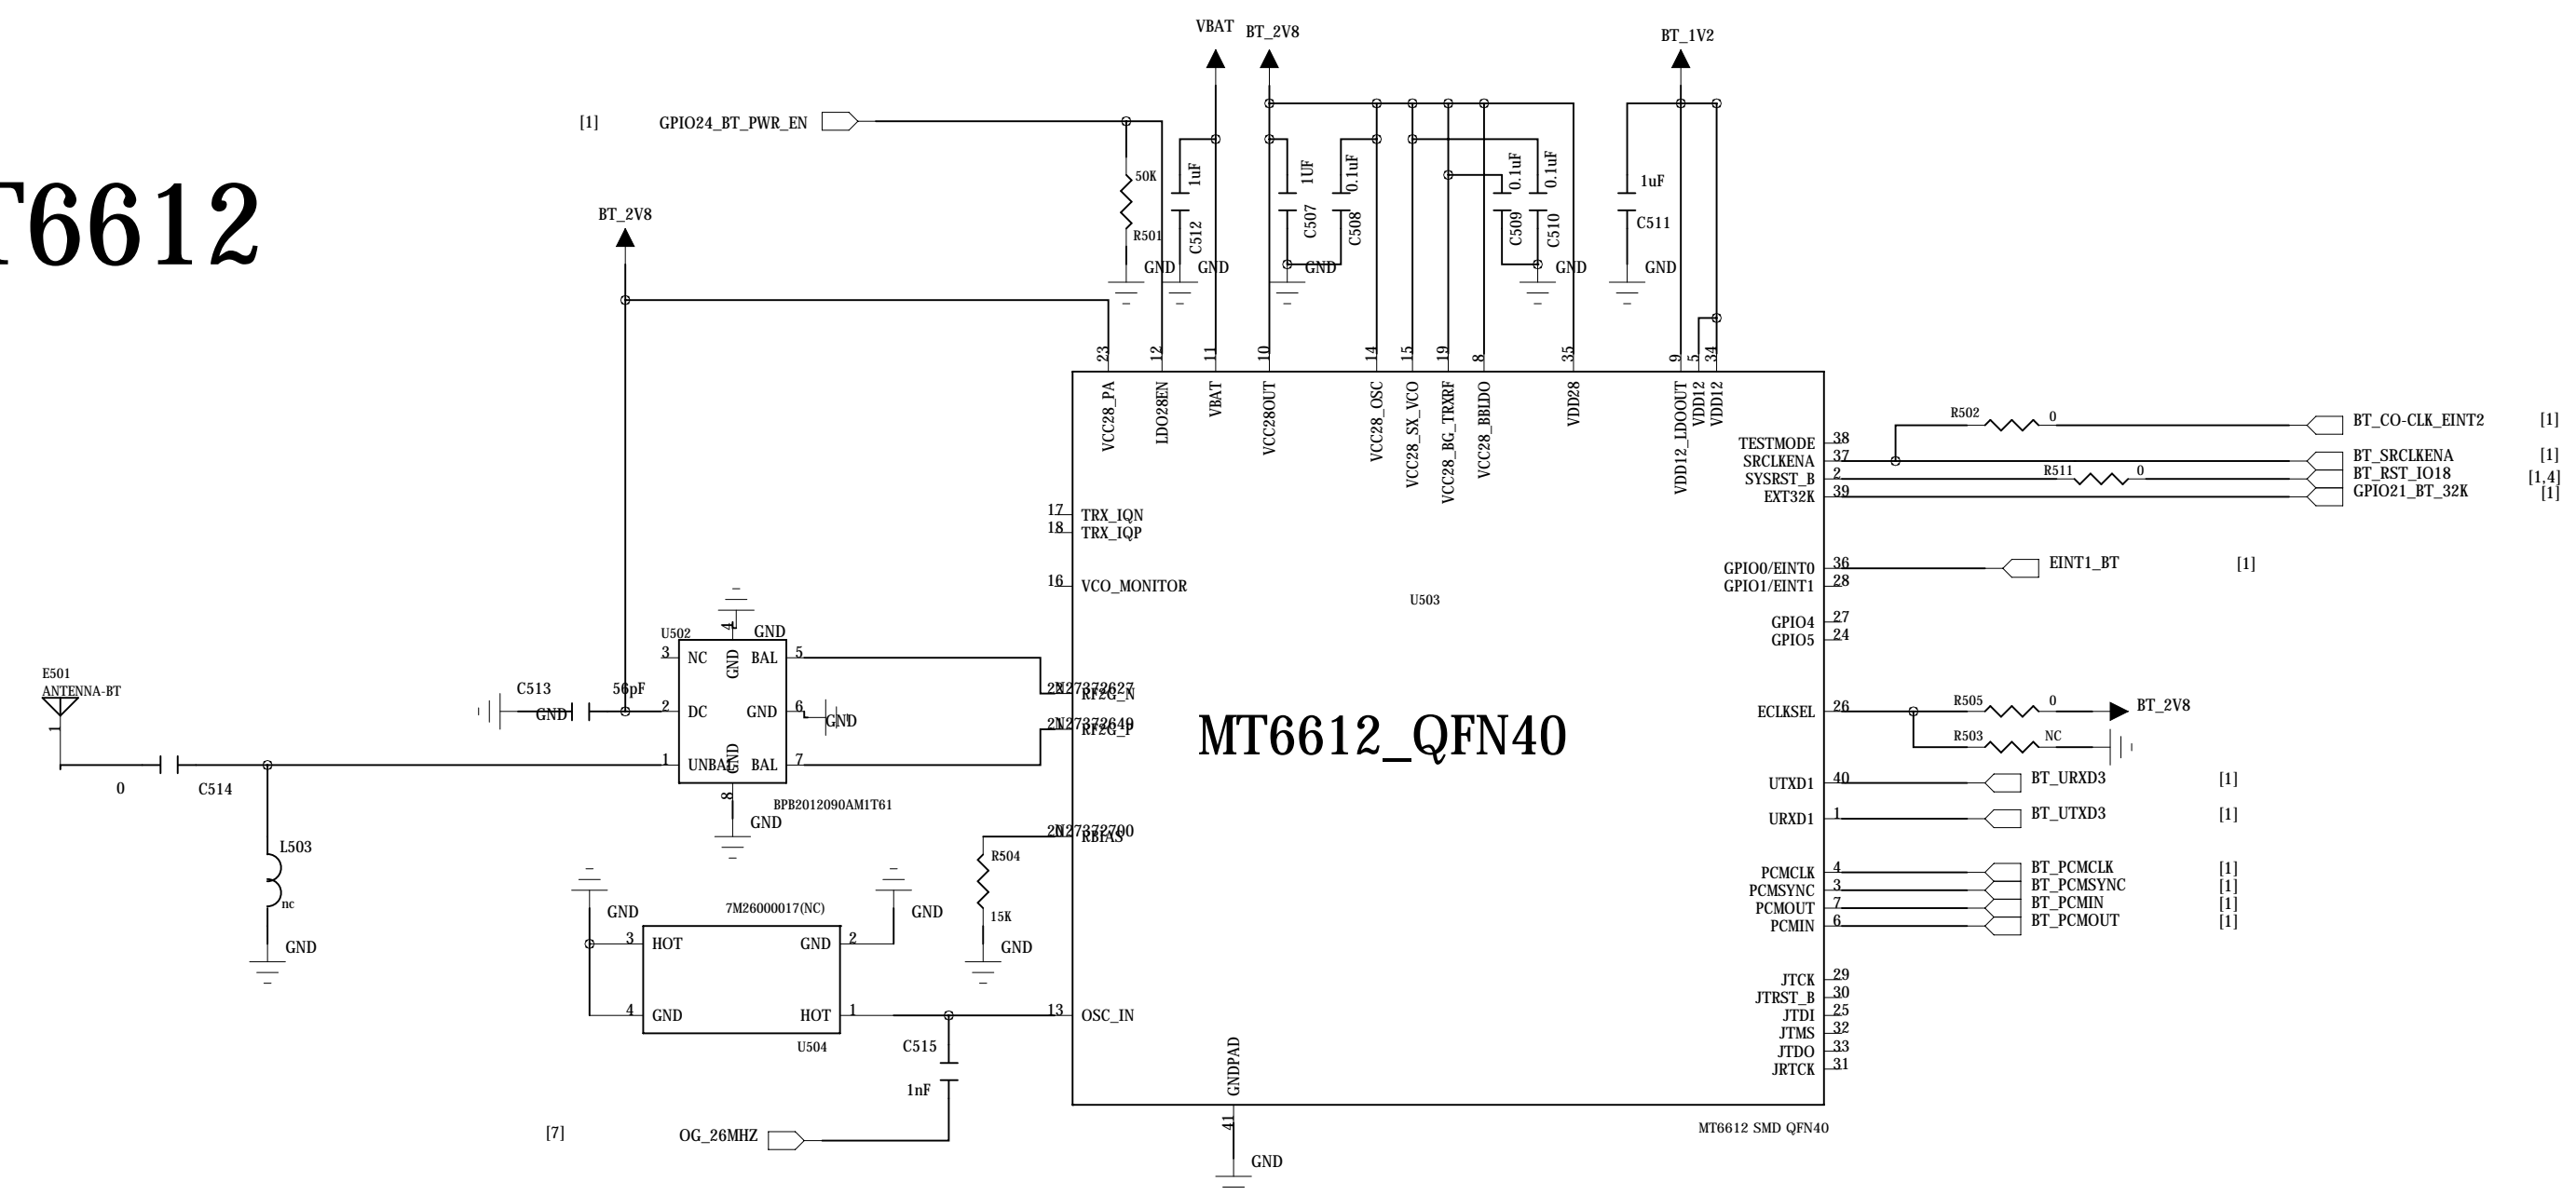

BT-MT6612

DRAWN

DATE

MODEL:

CHECKED

TIME

TITLE:

FM_TP_BT

VERSION

V1.0