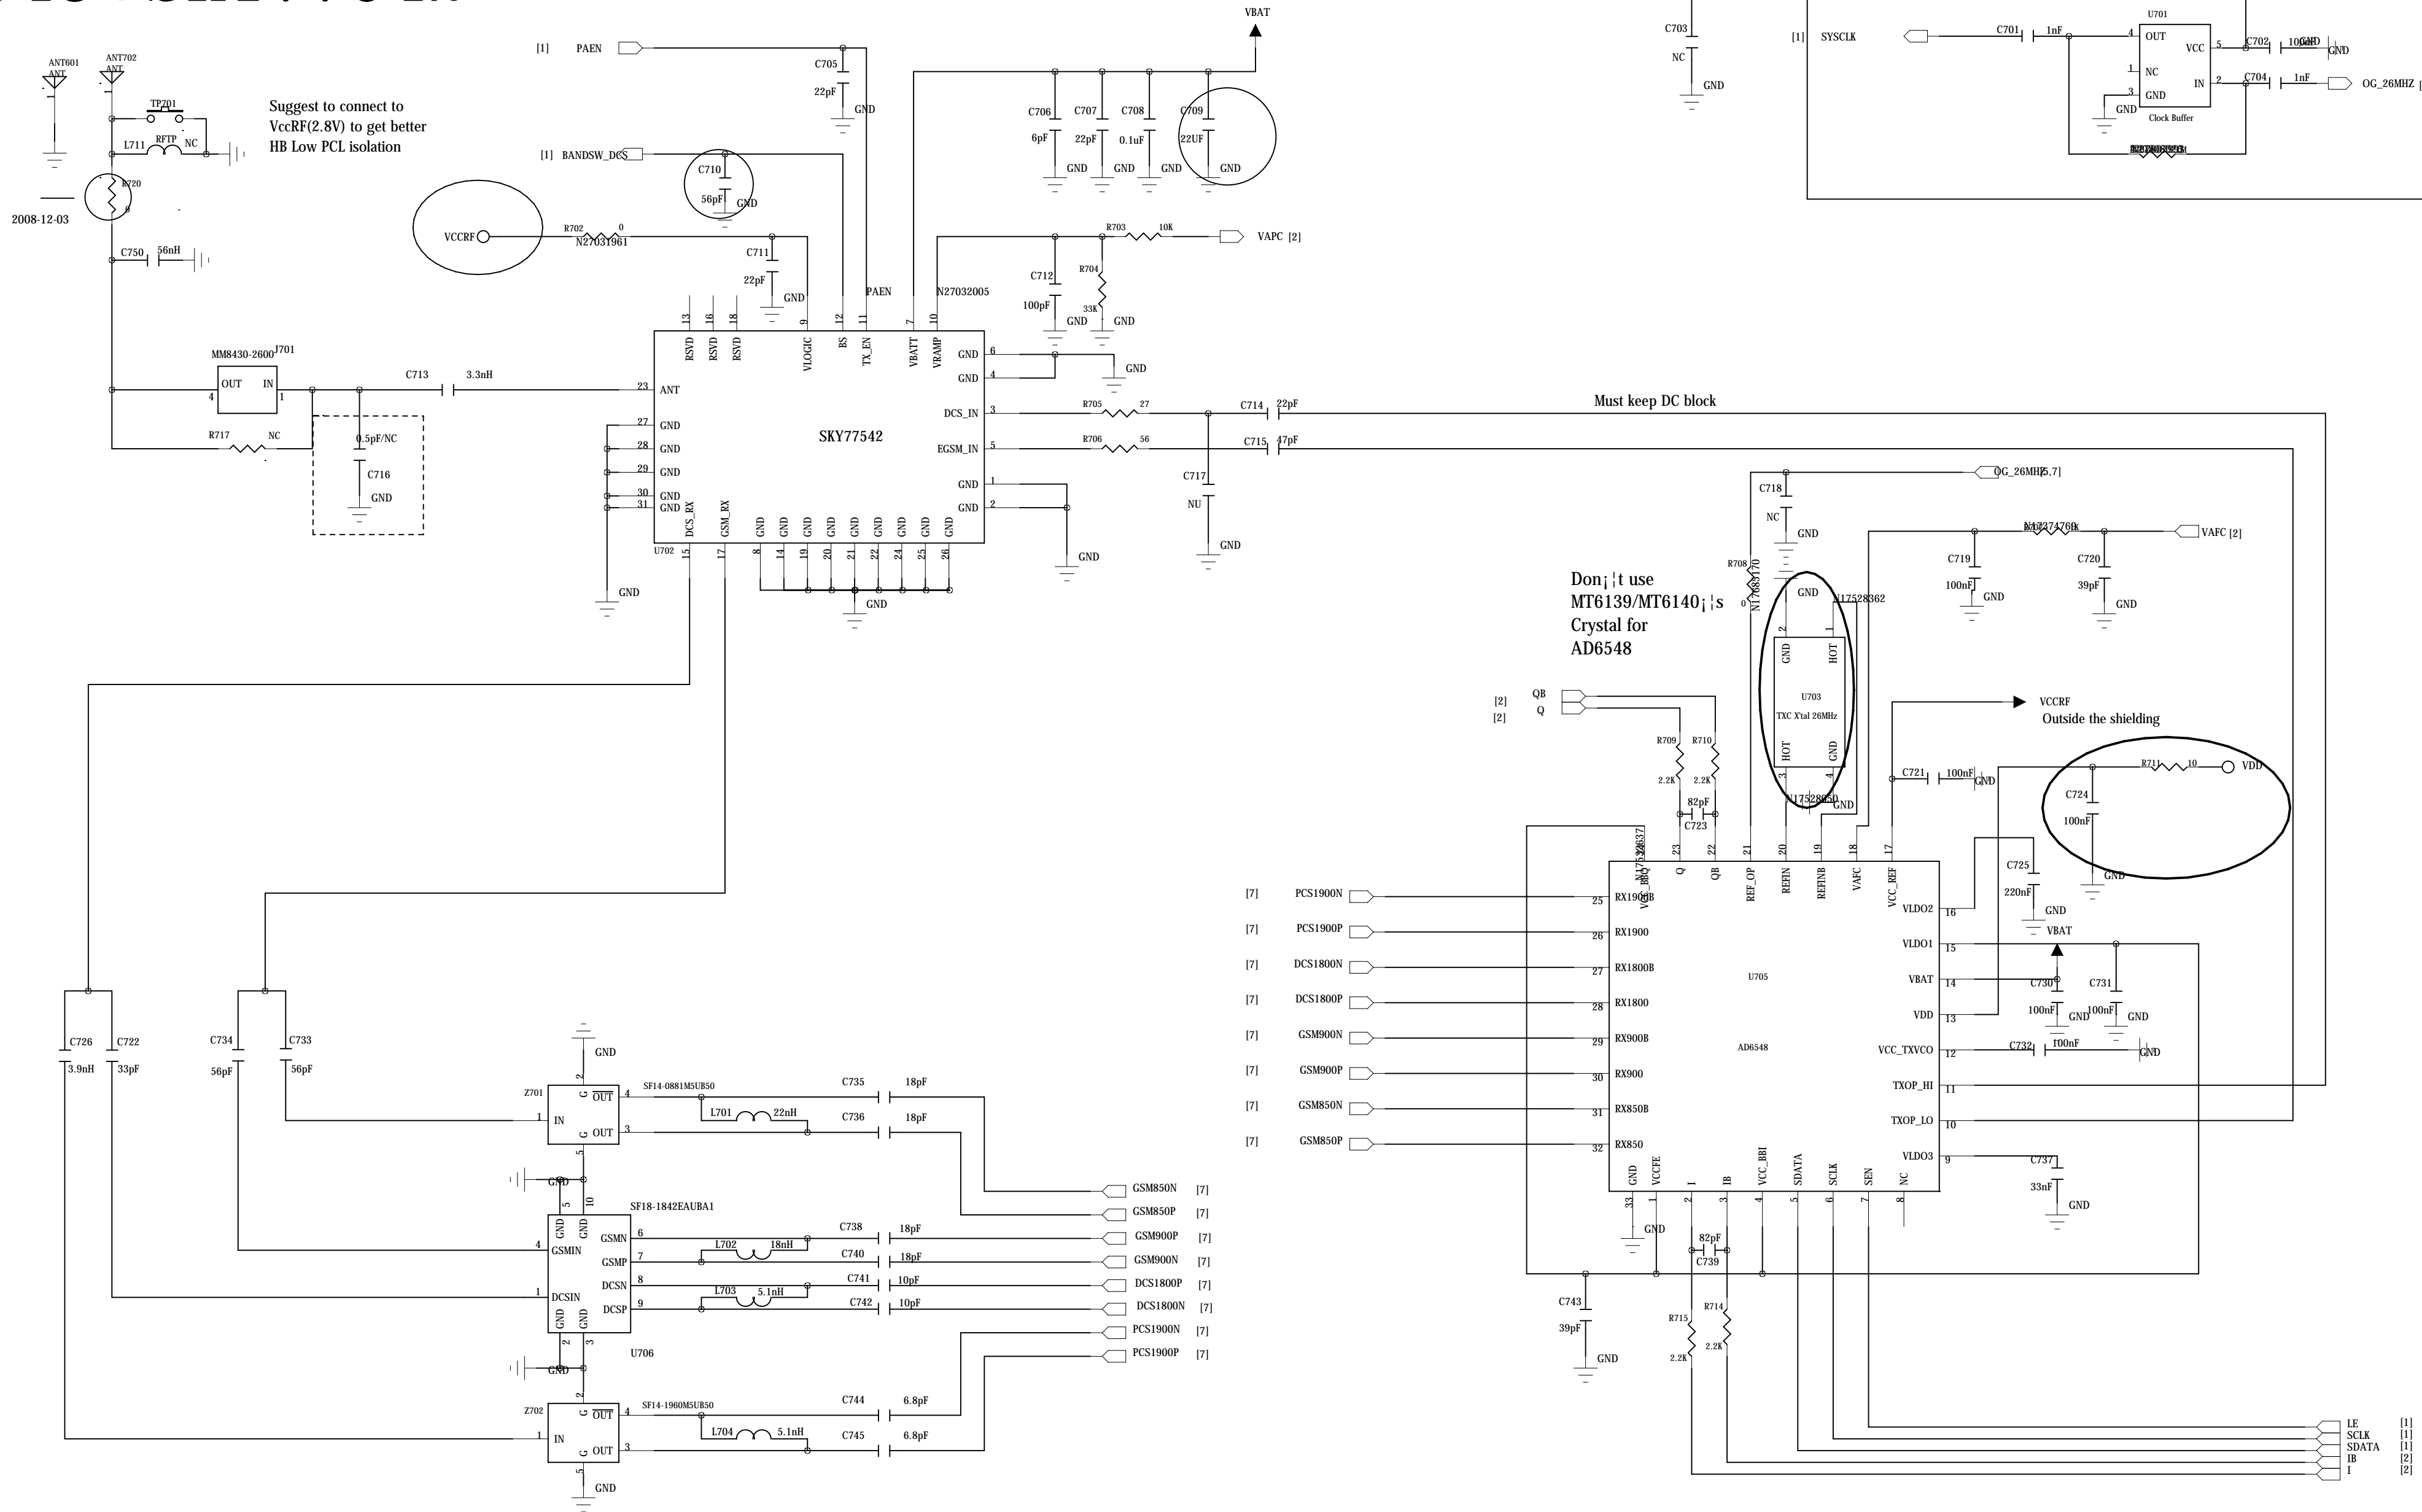

MODEL:

CHECKED

TIME

TITLE:

IO_EARPHONE_PA VERSION

V1.0

AD6548+SKY77542

DRAWN

DATE

MODEL:

CHECKED

TIME

TITLE:

RF(_MT6139)

VERSION

V1.0