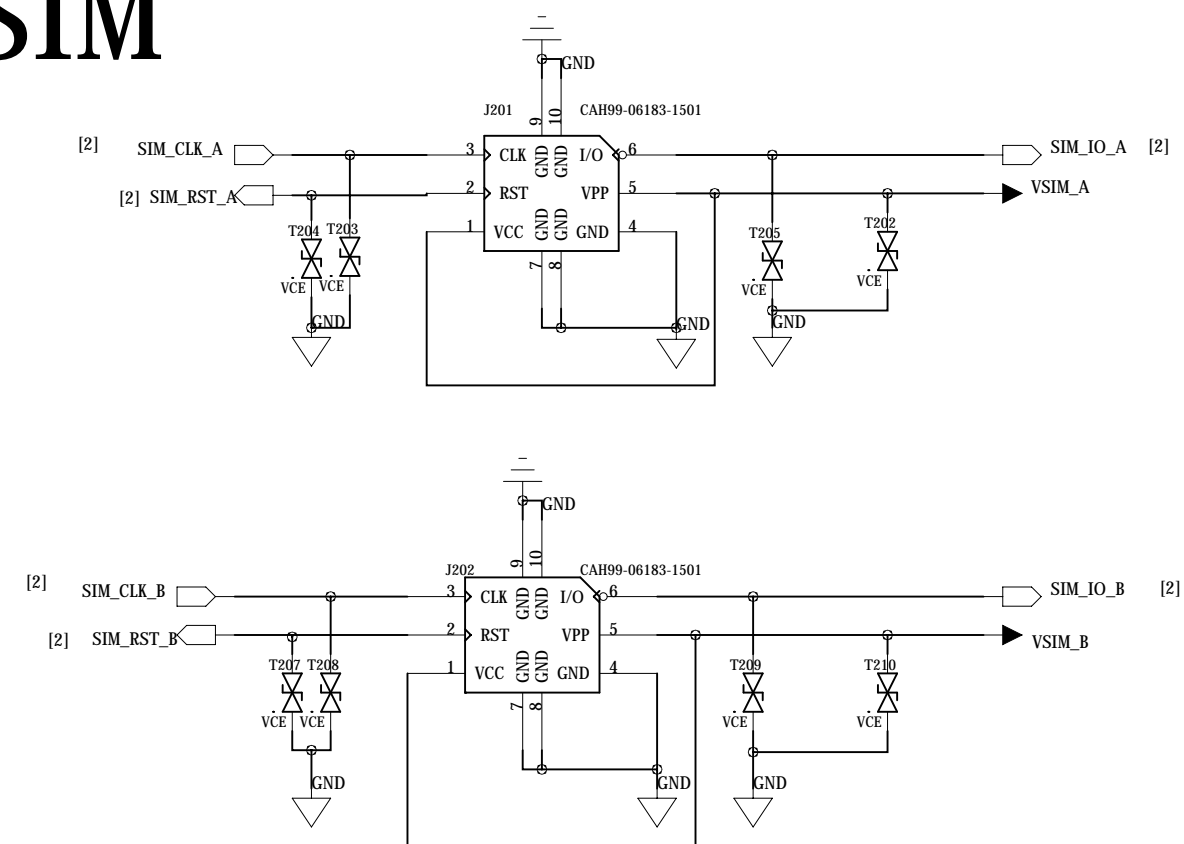

Analog-Baseband

Dual-SIM

Vibrator

DRAWN

DATE

MODEL:

CHECKED

TIME

TITLE:

MT6223D_ANALOG VERSION

V1.0