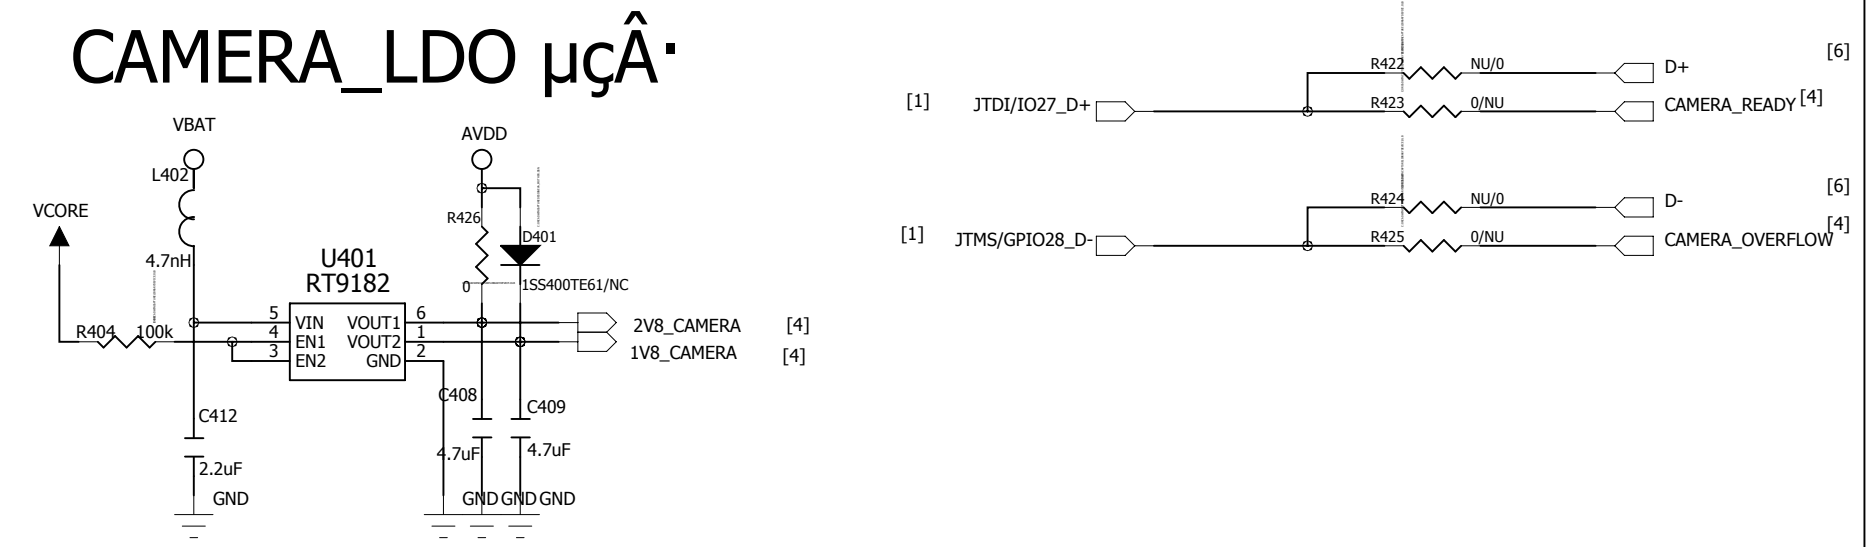

TITLE:

MCP

VERSION

V1.0

HeadSet

CAMERA_LDO μçÄ

Receiver

Camera