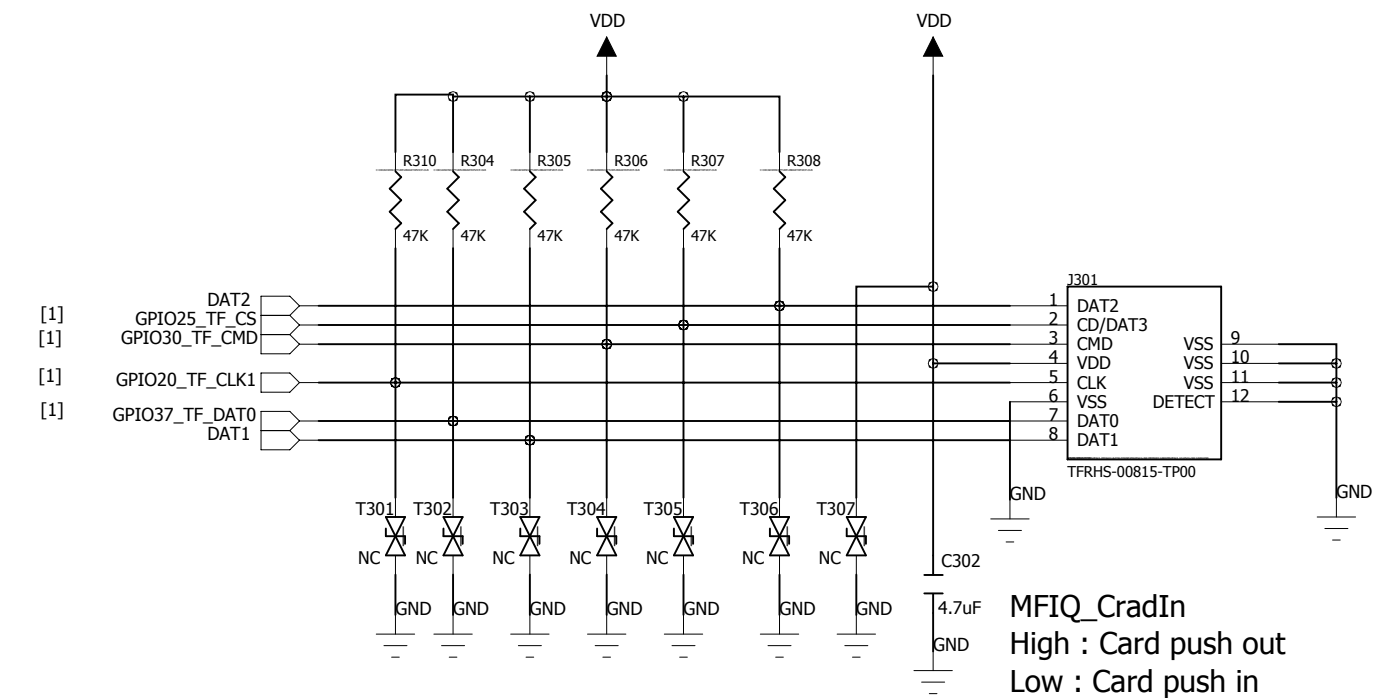

Torch

LCM

T-Flash Card

DRAWN

DATE

MODEL:

CHECKED

TIME