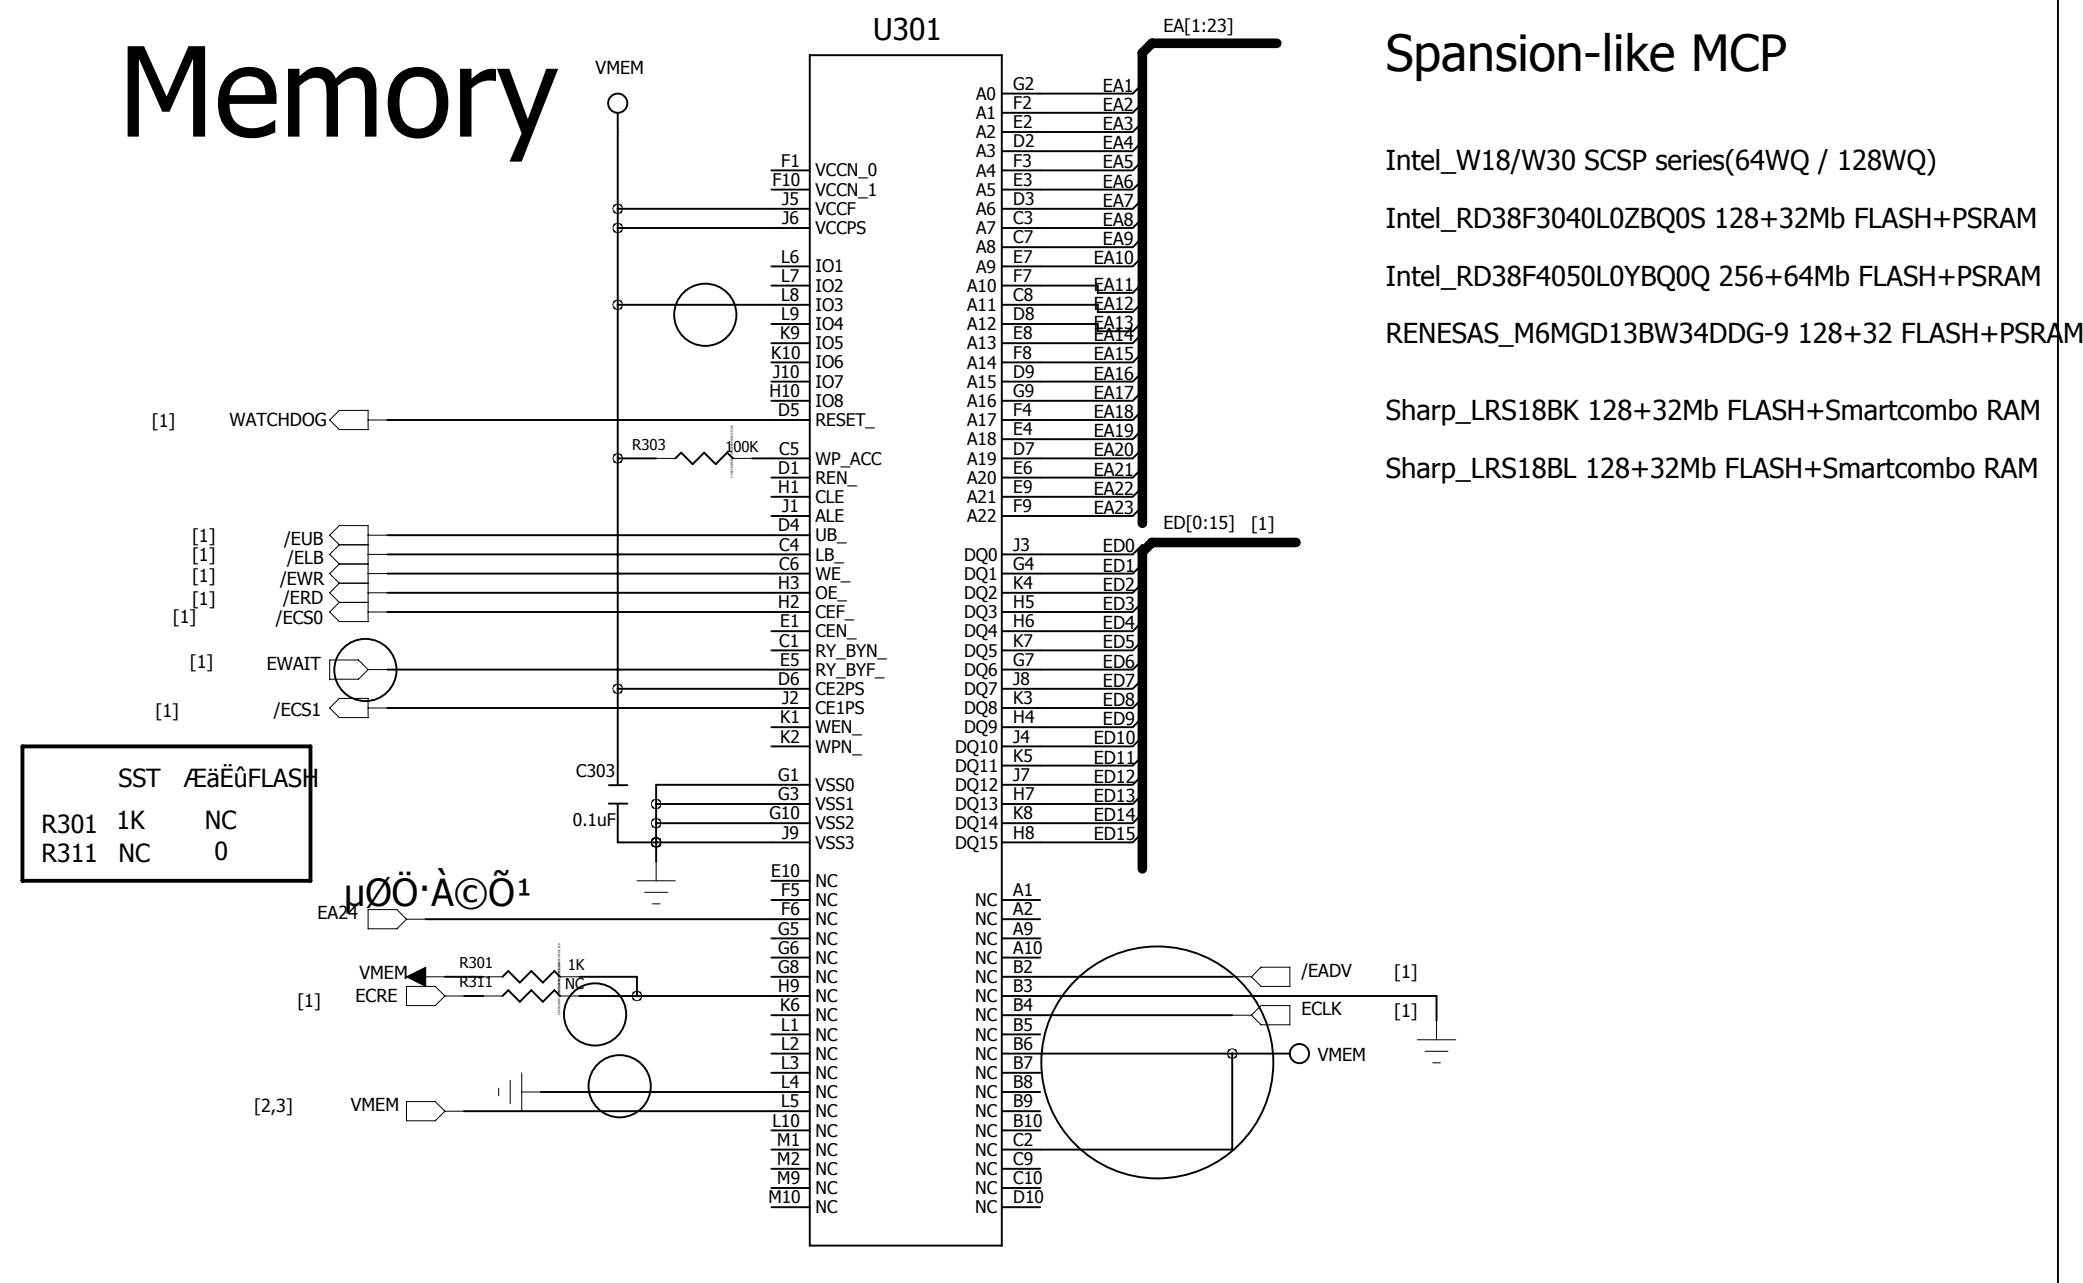

MODEL:

CHECKED

TIME

TITLE:

MT6223D_ANALOGVERSION

V1.0

Memory

Spansion-like MCP