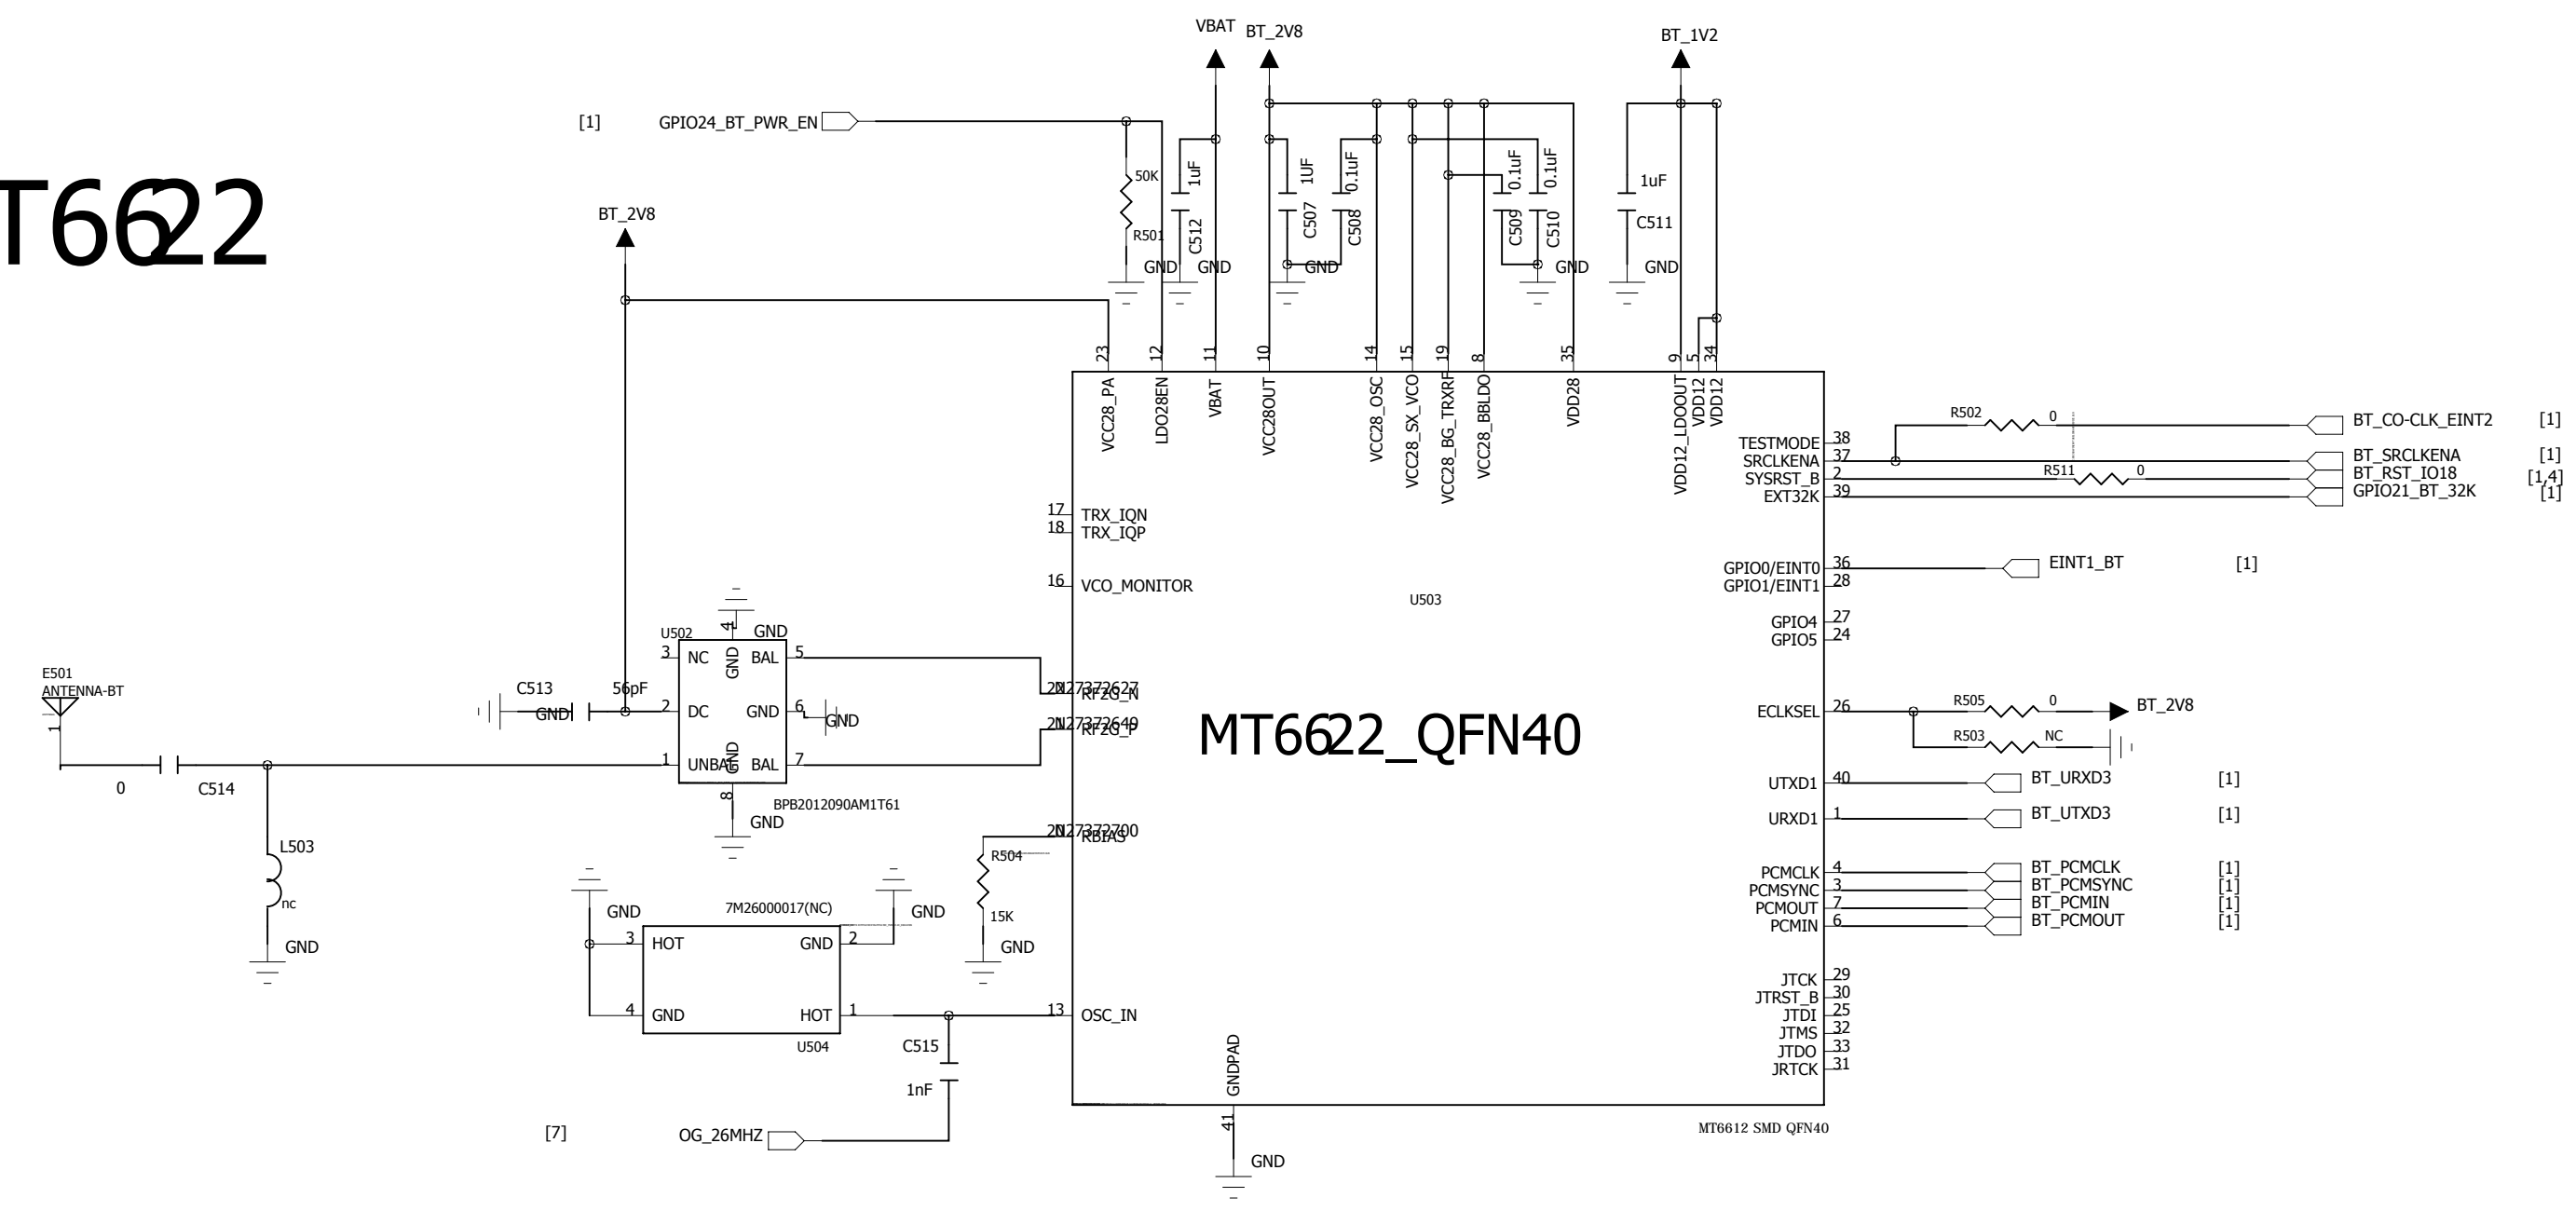

AUDIO_CAM

VERSION

V1.0

FM-RDA5802E

BT-MT6622

DRAWN

DATE

MODEL: