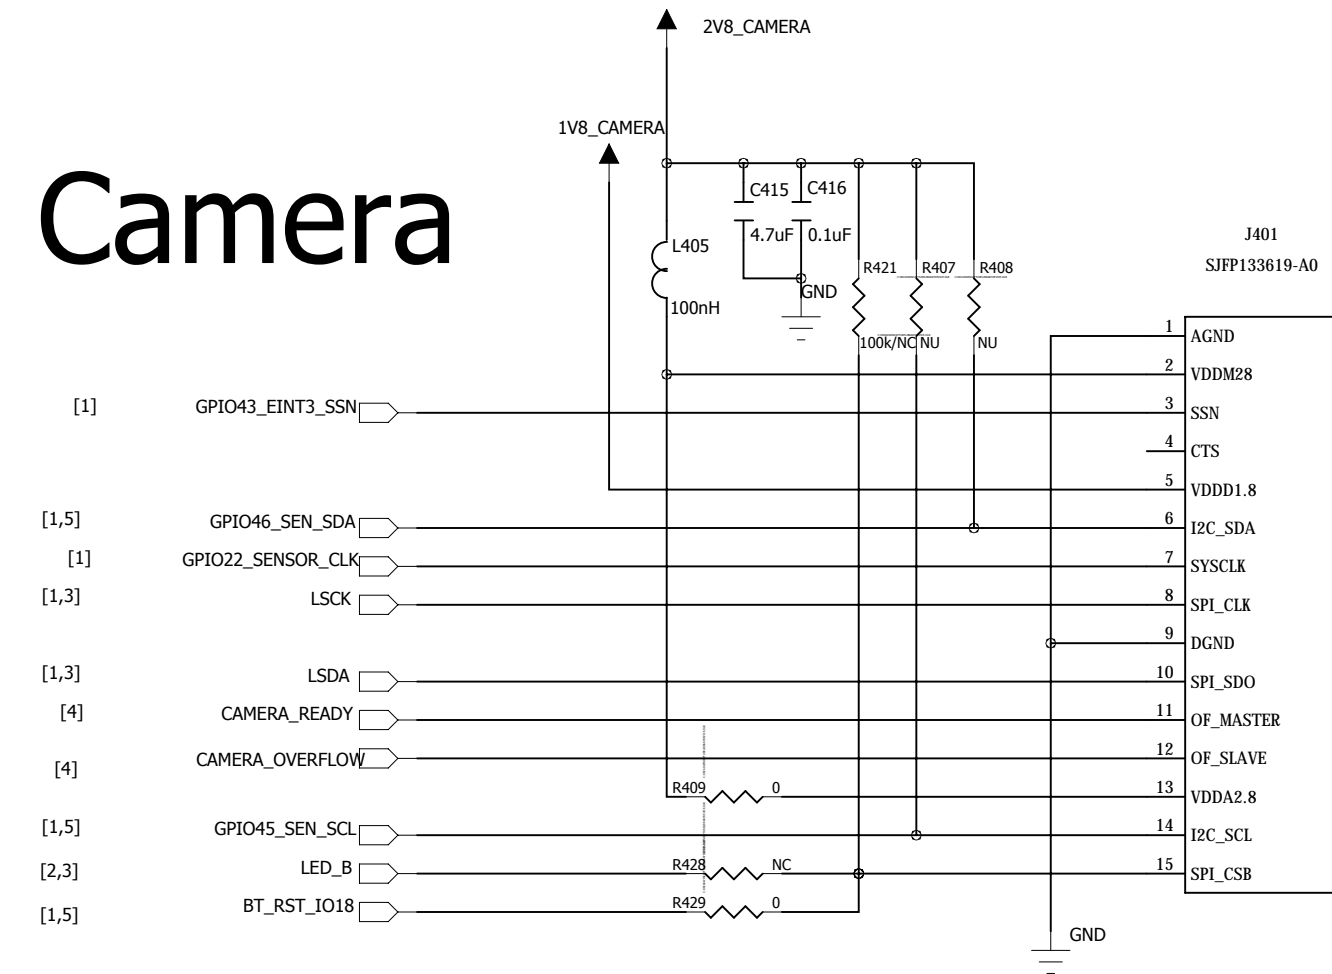

TITLE:

MCP

VERSION

V1.0

HeadSet

CAMERA_LDO μçÄ

Receiver

Camera