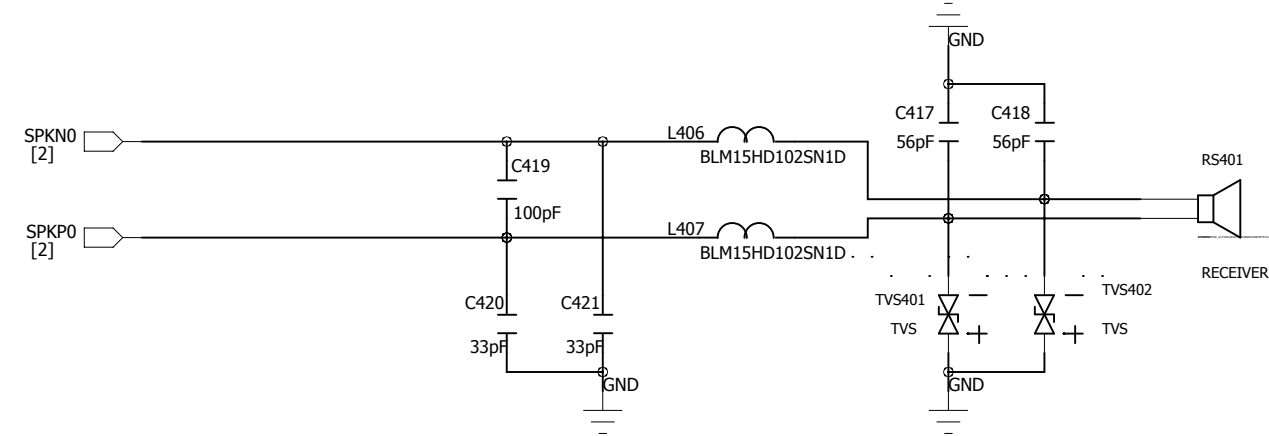

TITLE:

MCP

VERSION

V1.0

HeadSet

CAMERA_LDO μçÄ

Receiver

Camera