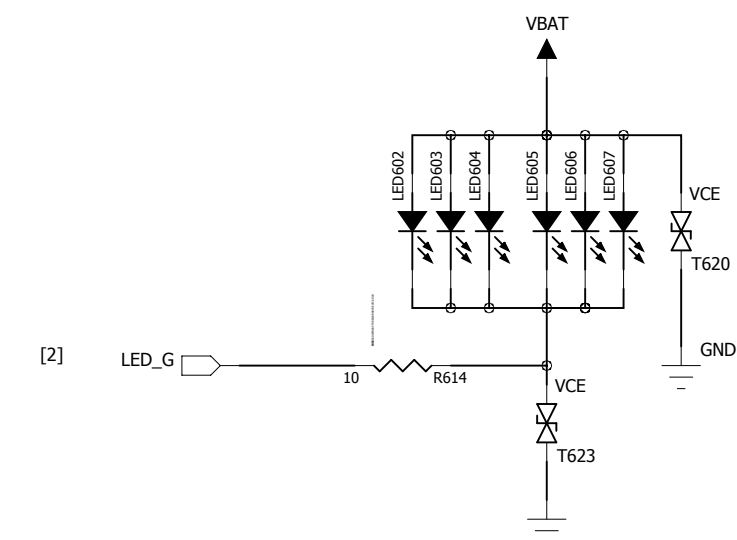

KeyPAD-LED

DRAWN

DATE

MODEL:

CHECKED

TIME

TITLE:

IO_EARPHONE_PA VERSION

V1.0