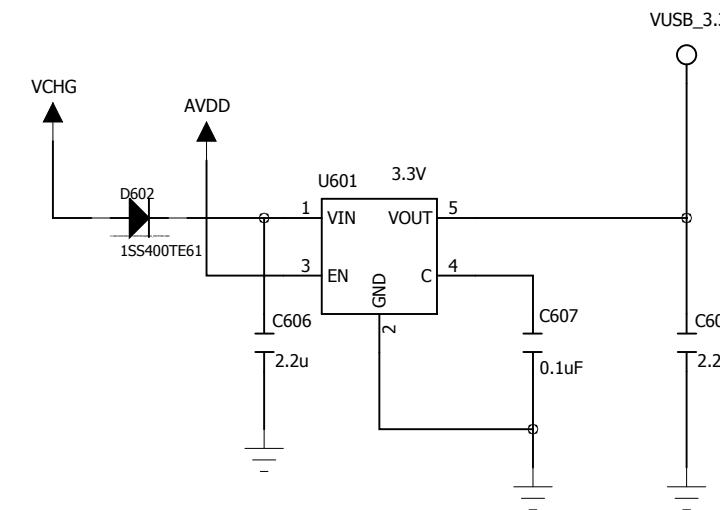

KeyPAD

USB/UART

>1.4VCHARGER
<1.4VUSB

POWER

NOKIA CHARGER

12PIN IO_CONNECTOR

KeyPAD-LED

DRAWN

DATE

MODEL:

CHECKED

TIME

TITLE:

IO_EARPHONE_PA VERSION

V1.0