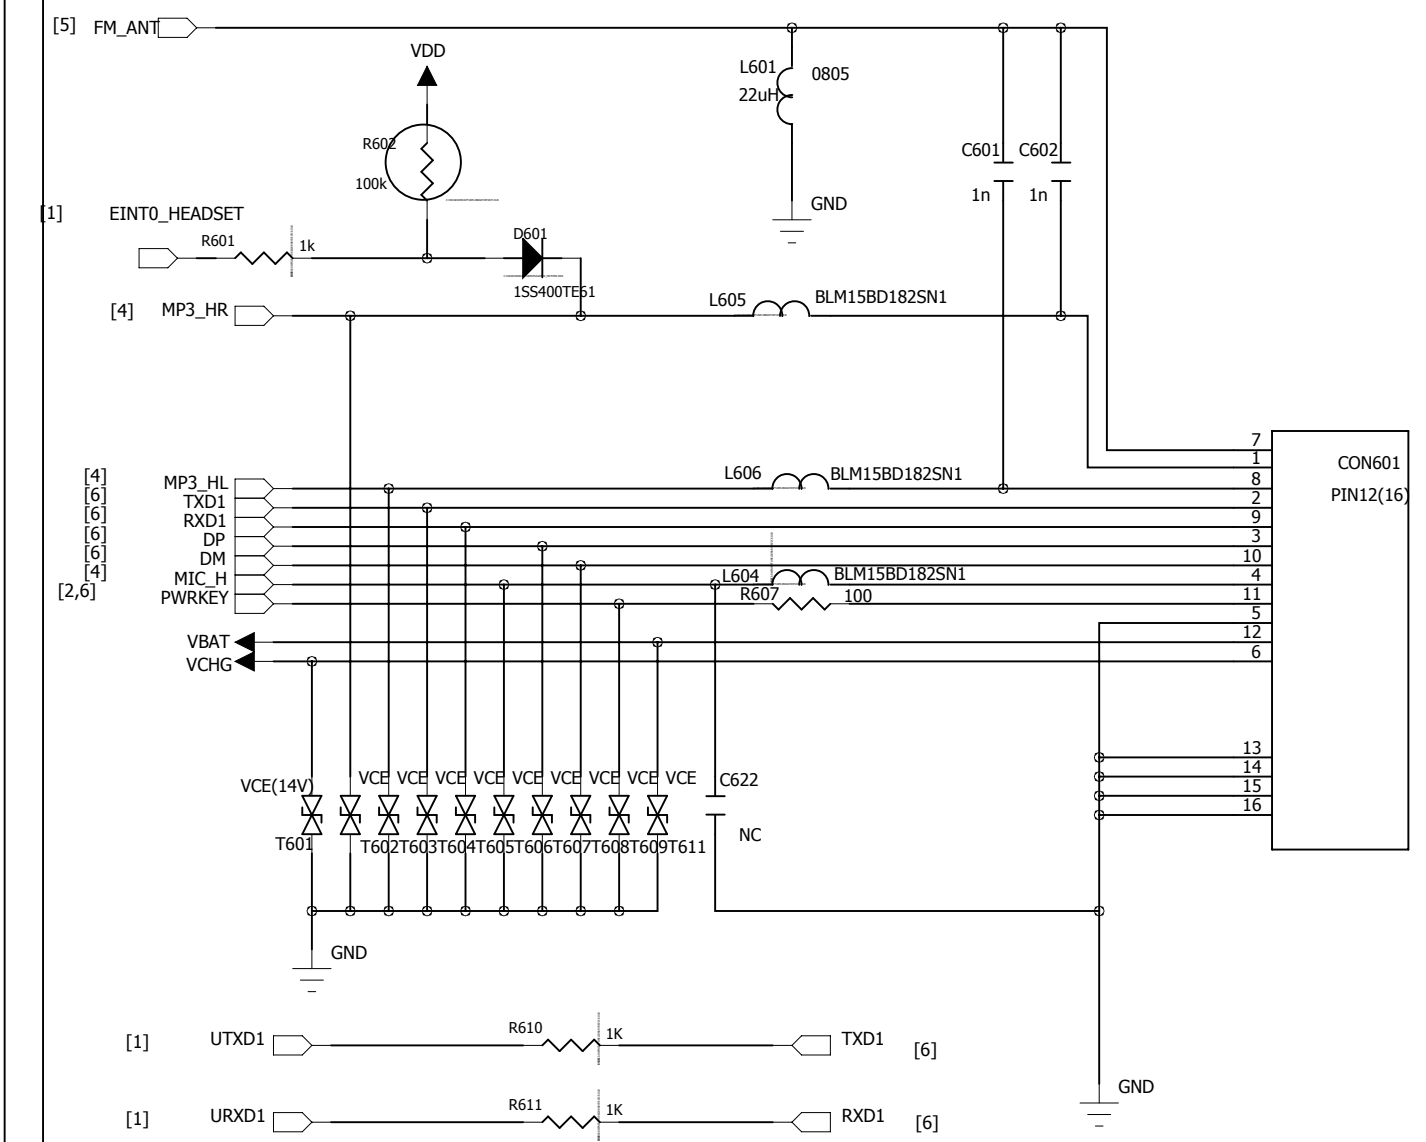

NOKIA CHARGER

12PIN IO_CONNECTOR