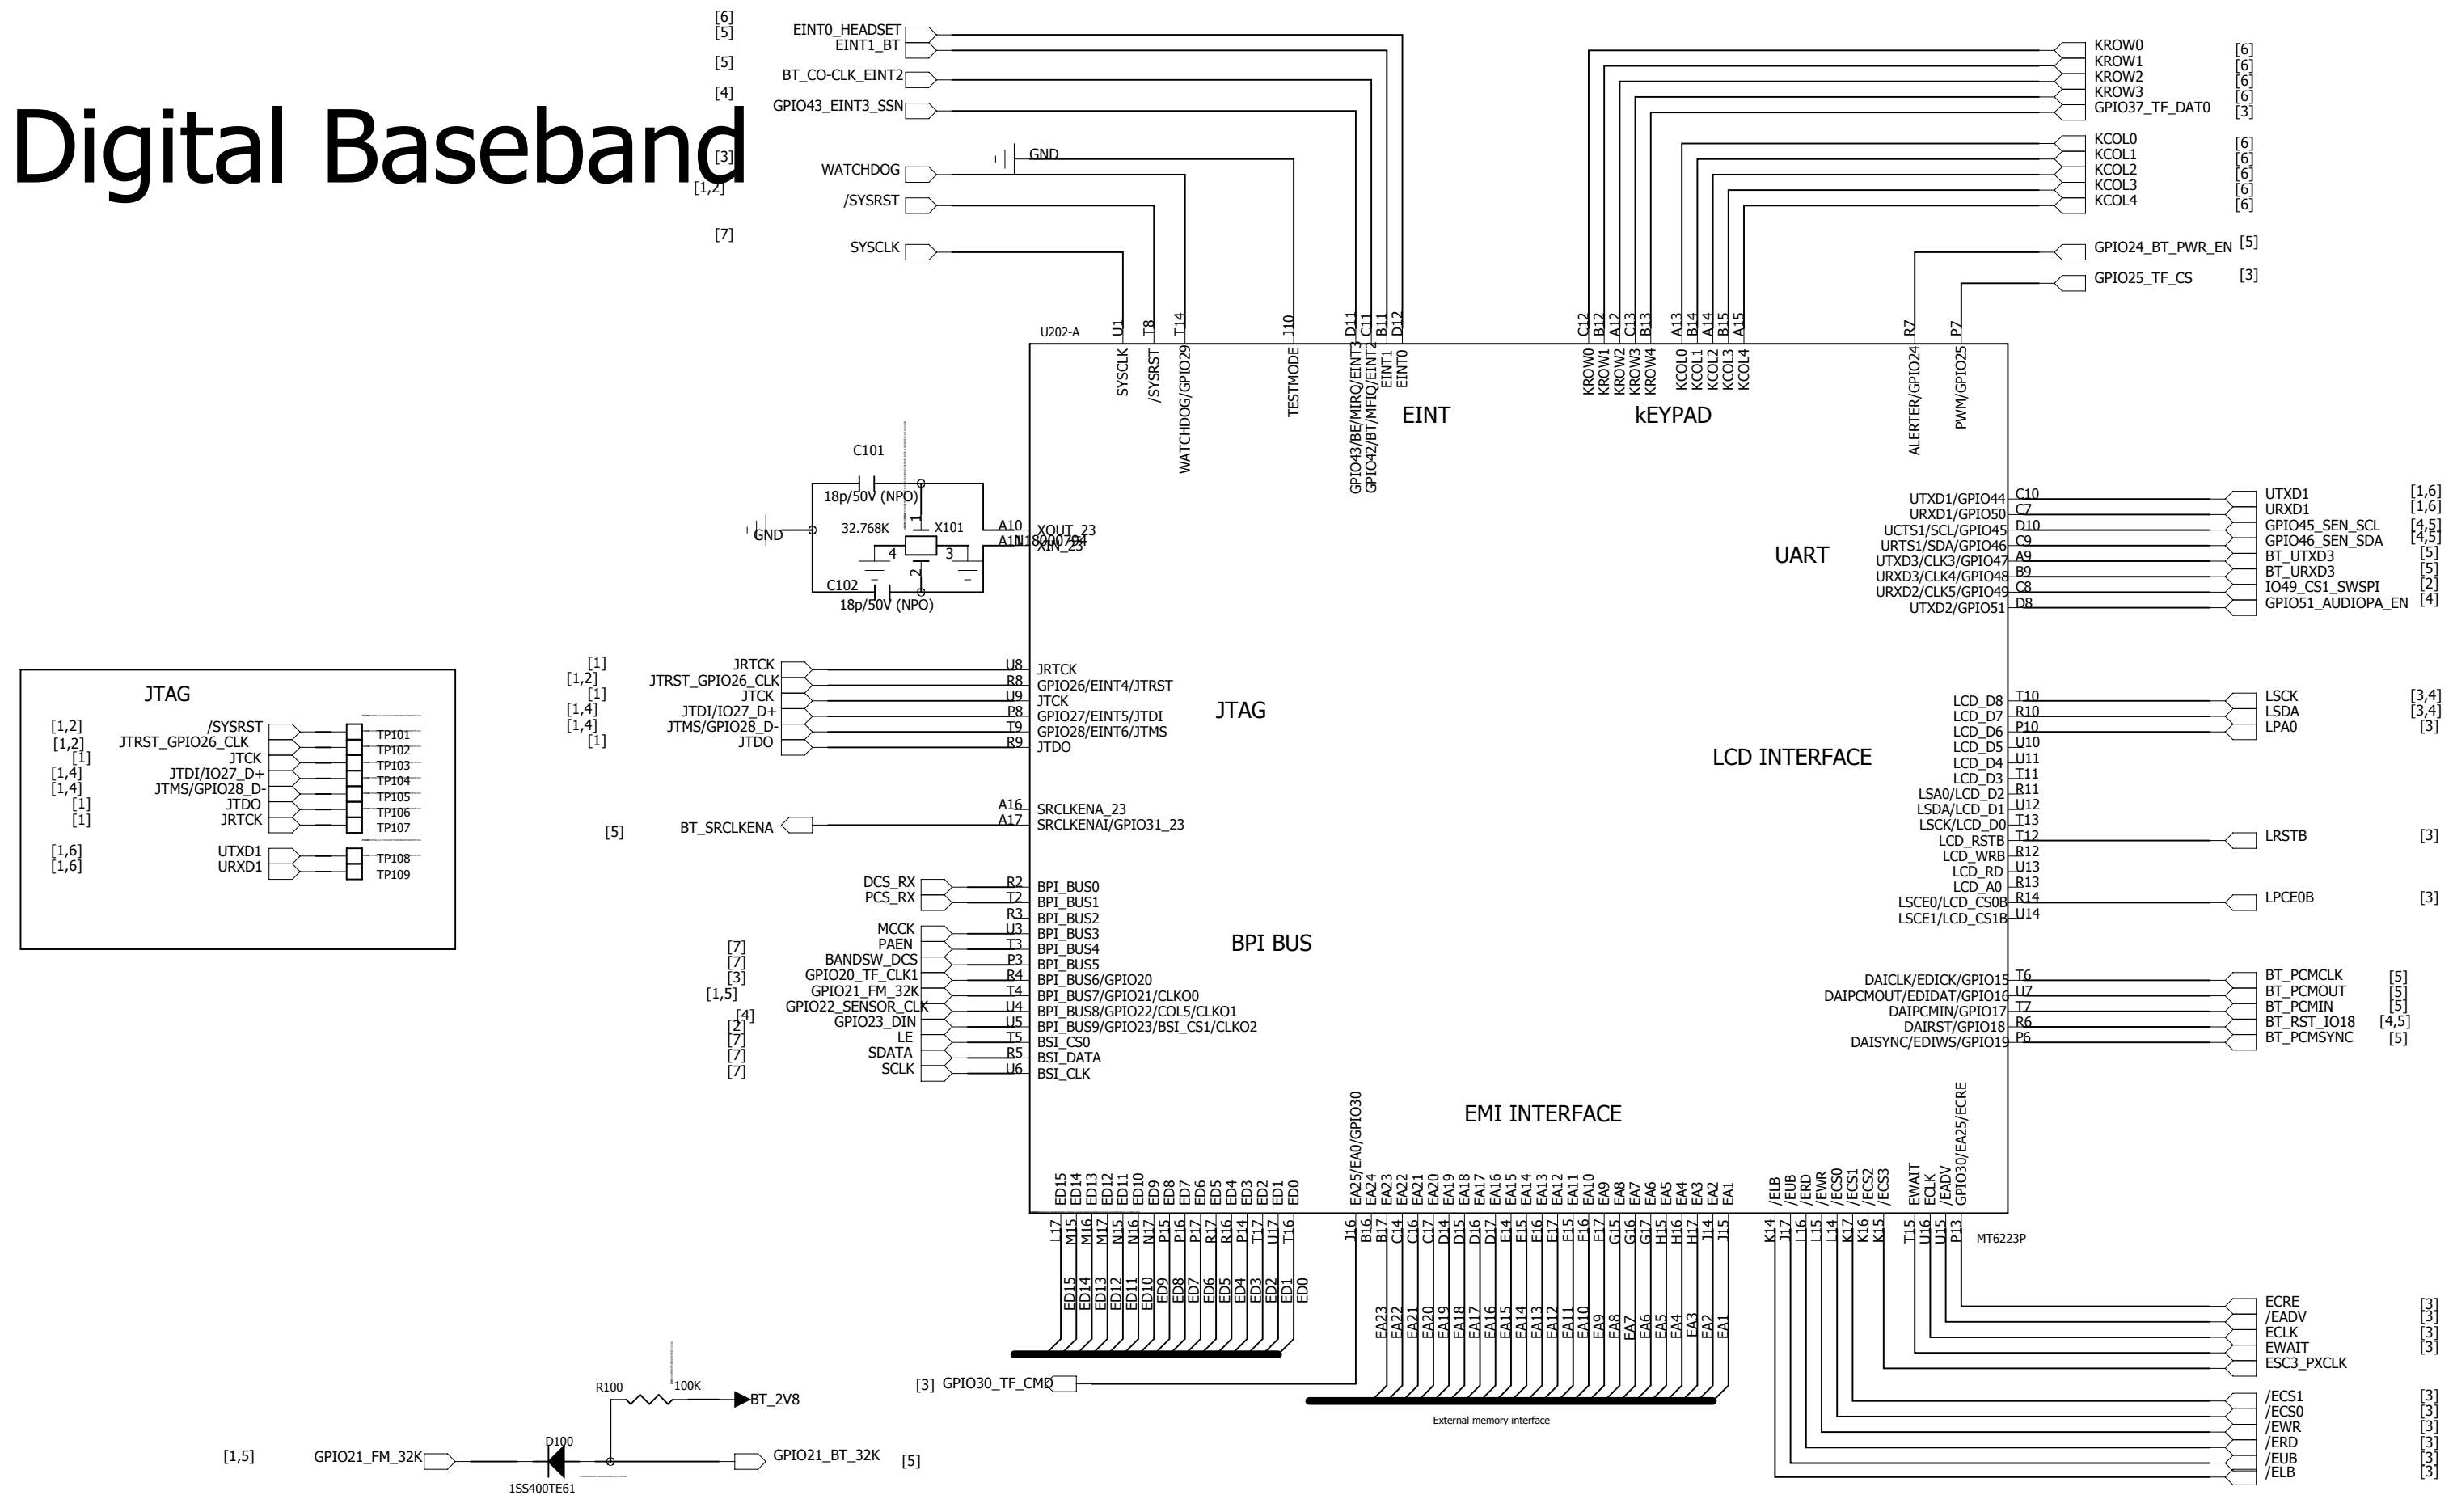

Digital Baseband

DRAWN

DATE

MODEL:

CHECKED

TIME

TITLE:

MT6223D_DIGITALVERSION

V1.0

Analog-Baseband

OVP/OC

- MAR201
 - MAR202
 - MAR203
 - MAR204
- R222 0, R223 NC VMEM=2.8V
R223 0, R222 NC VMEM=1.8V

Dual-SIM

Vibrator

DRAWN

DATE

MODEL:

CHECKED

TIME

TITLE:

MT6223D_ANALOGVERSION

V1.0

Memory

Spansion-like MCP

Torch

LCM

T-Flash Card

DRAWN

DATE

MODEL:

CHECKED

TIME