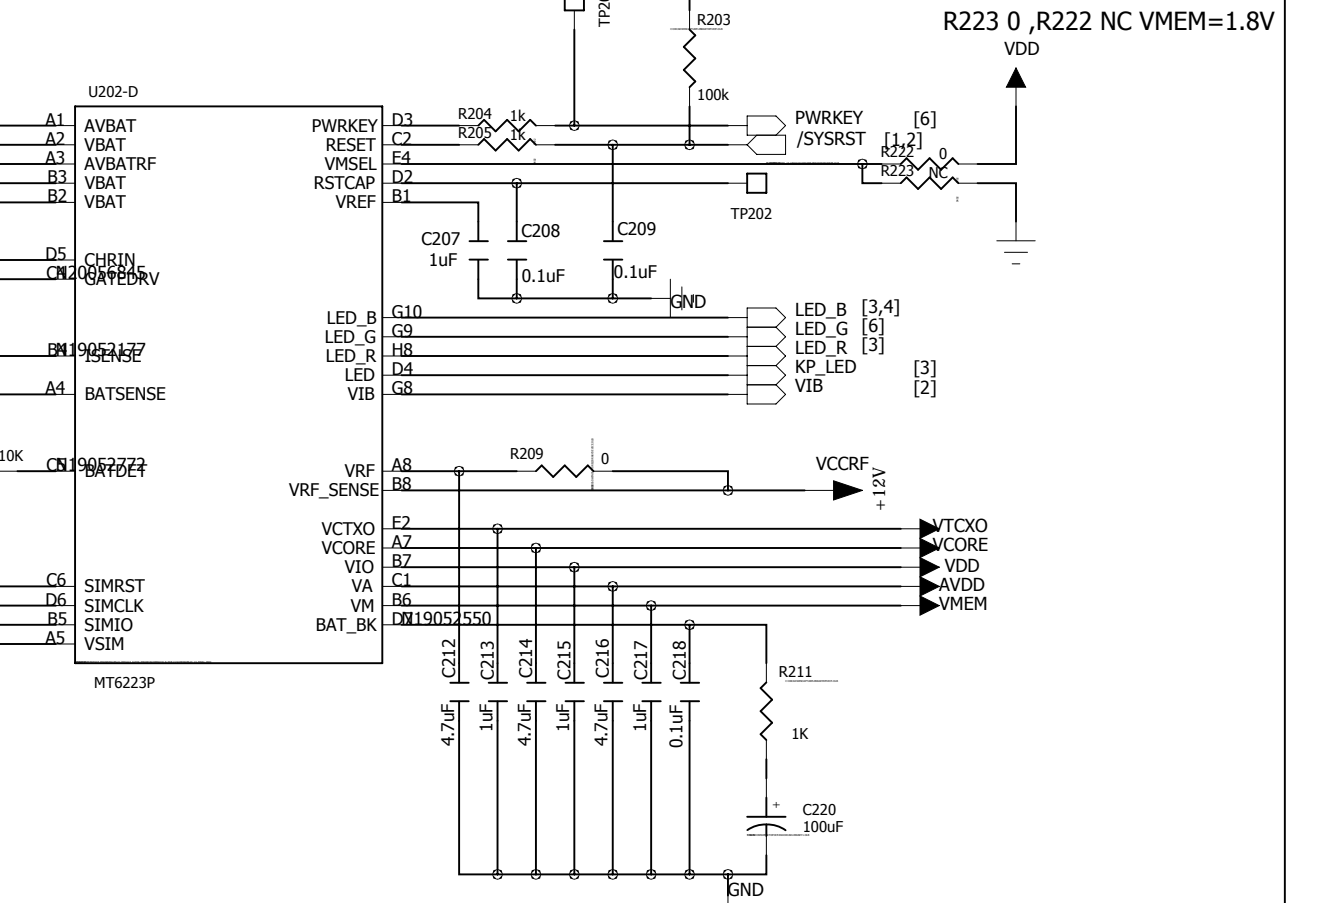

Digital Baseband

DRAWN

DATE

MODEL:

CHECKED

TIME

TITLE:

MT6223D_DIGITALVERSION

V1.0

Analog-Baseband

OVP/OC

- MAR201
 - MAR202
 - MAR203
 - MAR204
- R222 0, R223 NC VMEM=2.8V
R223 0, R222 NC VMEM=1.8V

Dual-SIM

Vibrator

DRAWN

DATE

MODEL:

CHECKED

TIME

TITLE:

MT6223D_ANALOGVERSION

V1.0

Memory

Spansion-like MCP

Torch

LCM

T-Flash Card

DRAWN

DATE

MODEL:

CHECKED

TIME