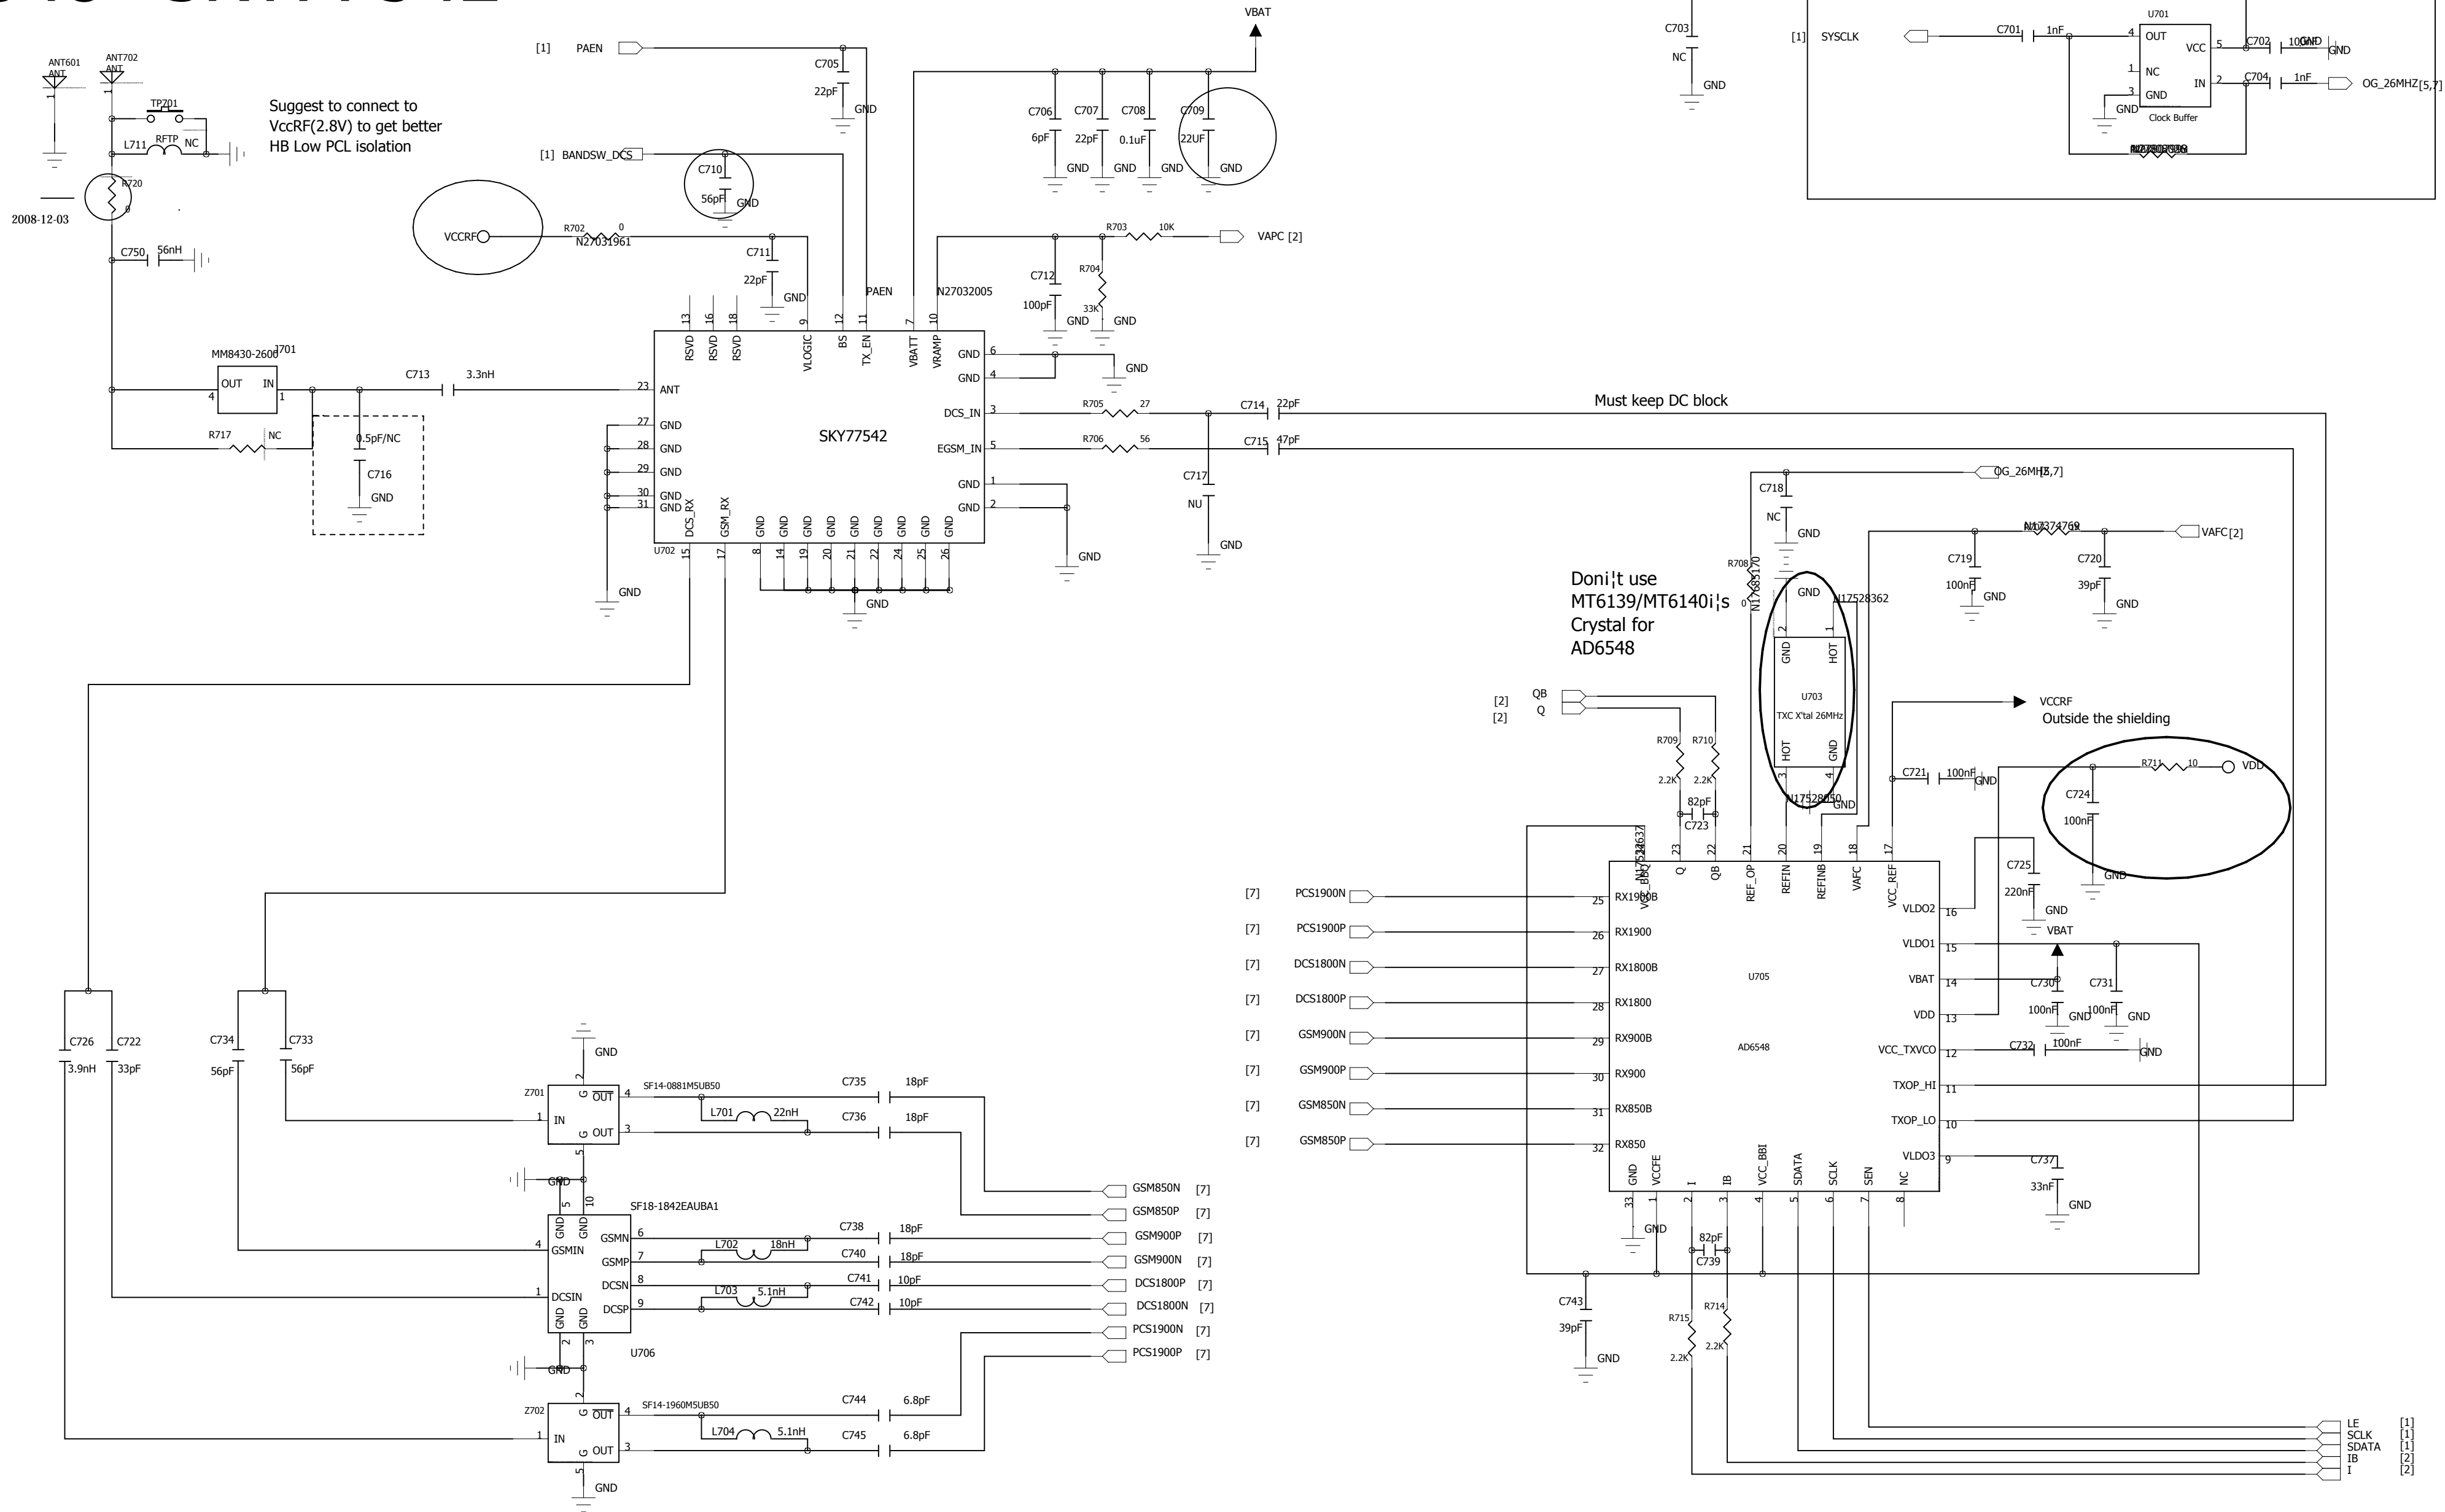

CHECKED

TIME

TITLE:

IO_EARPHONE_PA VERSION

V1.0

AD6548+SKY77542

OG 26MHz go to BB (6236) through buffer

DRAWN