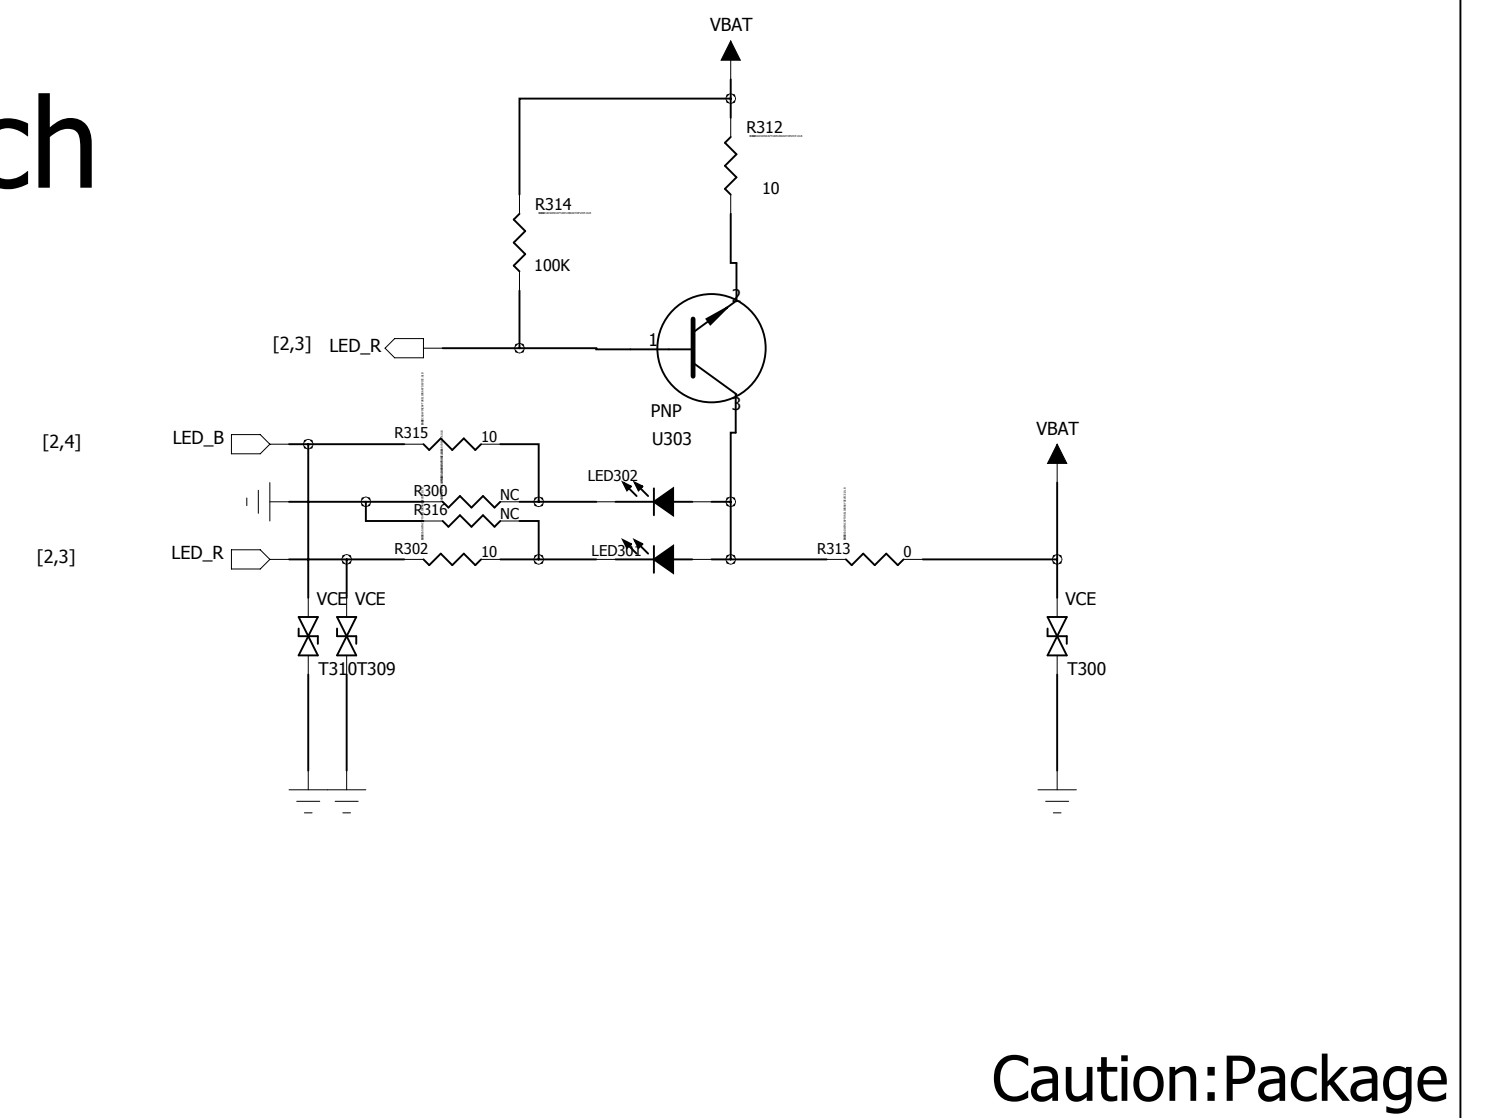

Memory

Spansion-like MCP

- Intel_W18/W30 SCSP series(64WQ / 128WQ)
- Intel_RD38F3040L0ZBQ0S 128+32Mb FLASH+PSRAM
- Intel_RD38F4050L0YBQ0Q 256+64Mb FLASH+PSRAM
- RENESAS_M6MGD13BW34DDG-9 128+32 FLASH+PSRAM
- Sharp_LRS18BK 128+32Mb FLASH+Smartcombo RAM
- Sharp_LRS18BL 128+32Mb FLASH+Smartcombo RAM

Torch

LCM

T-Flash Card

DRAWN

DATE

MODEL:

CHECKED

TIME

TITLE:

MCP

VERSION

V1.0