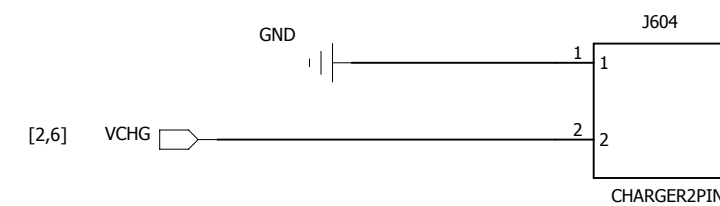

NOKIA CHARGER