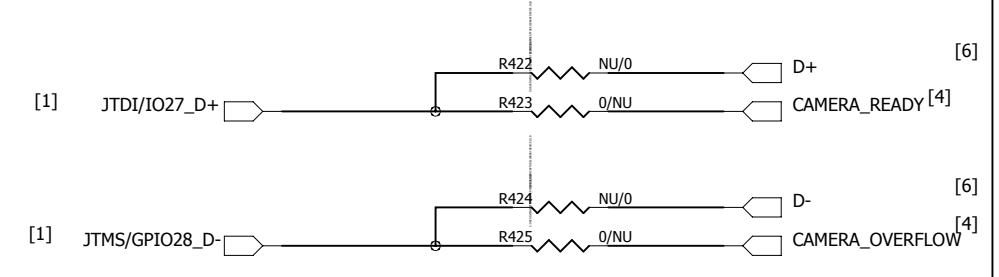

TITLE:

MCP

VERSION

V1.0

HeadSet

CAMERA_LDO μçÄ

Receiver

Camera