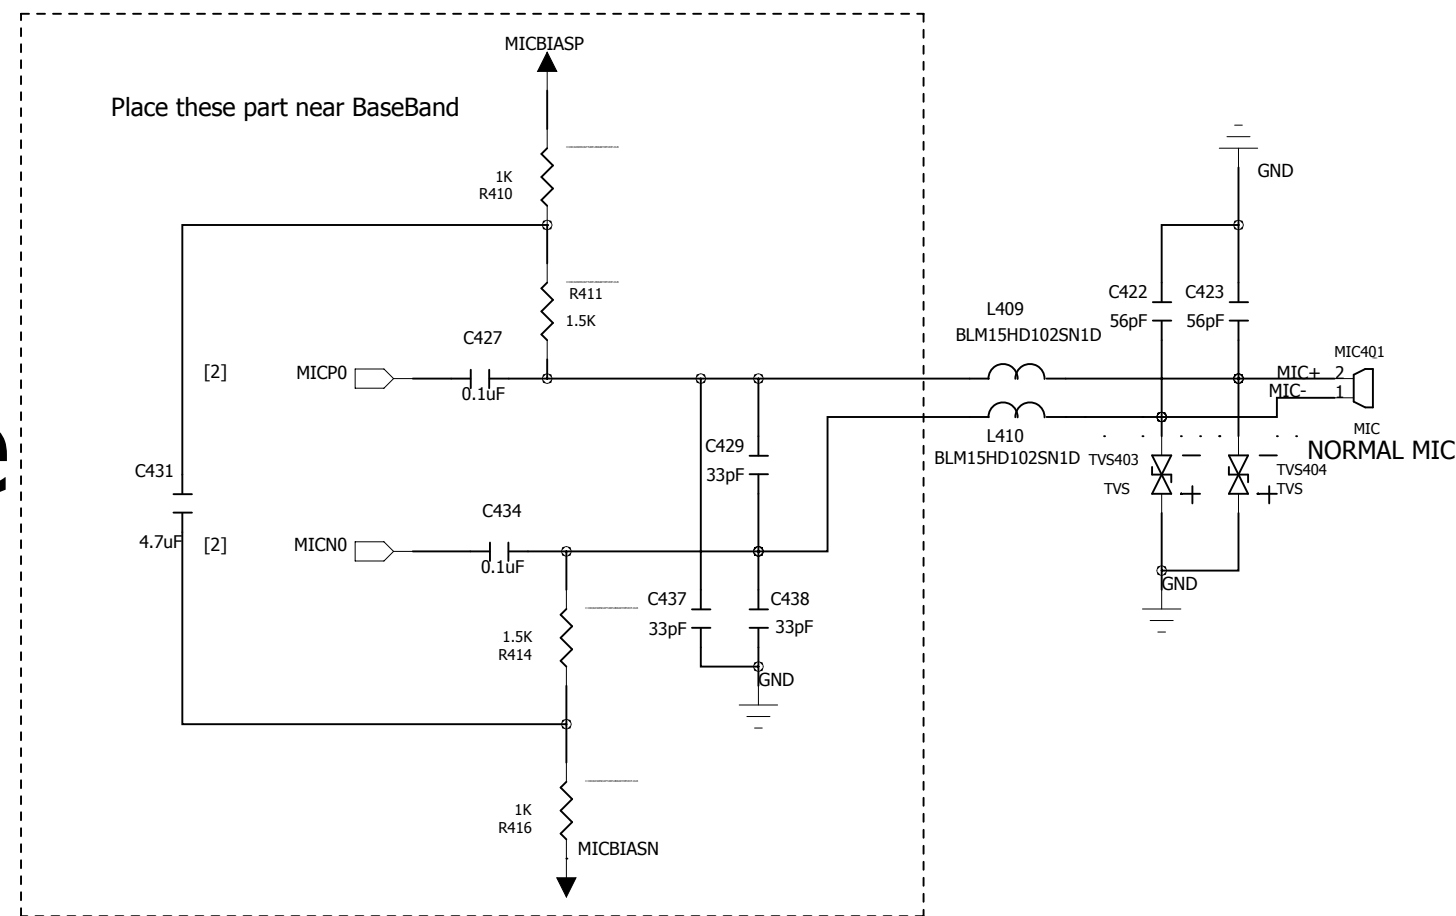

MicroPhone