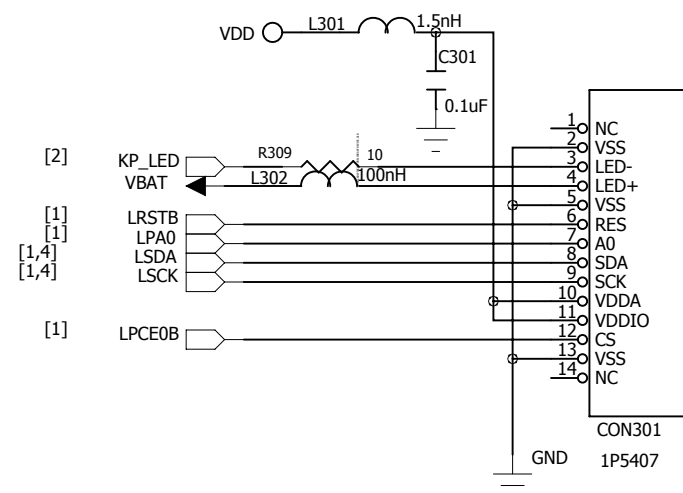

Memory

Spansion-like MCP

- Intel_W18/W30 SCSP series(64WQ / 128WQ)
- Intel_RD38F3040L0ZBQ0S 128+32Mb FLASH+PSRAM
- Intel_RD38F4050L0YBQ0Q 256+64Mb FLASH+PSRAM
- RENESAS_M6MGD13BW34DDG-9 128+32 FLASH+PSRAM
- Sharp_LRS18BK 128+32Mb FLASH+Smartcombo RAM
- Sharp_LRS18BL 128+32Mb FLASH+Smartcombo RAM

Torch

LCM

T-Flash Card

DRAWN

DATE

MODEL:

CHECKED

TIME

TITLE:

MCP

VERSION

V1.0