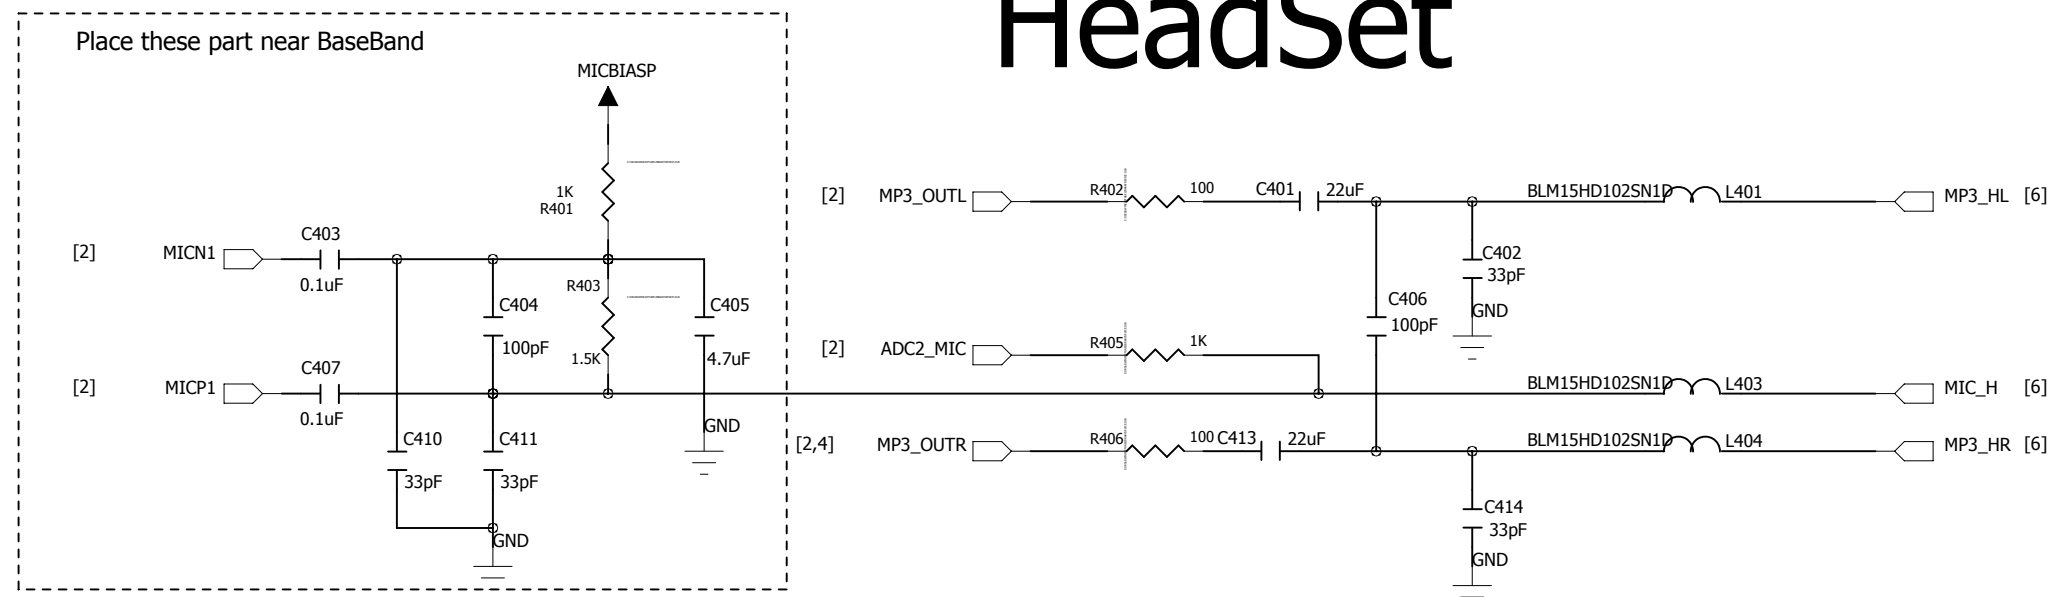

HeadSet

CAMERA_LDO μçÄ

Receiver

Camera

MicroPhone

Aodio PA

DRAWN

DATE

MODEL:

CHECKED

TIME

TITLE:

AUDIO_CAM

VERSION

V1.0