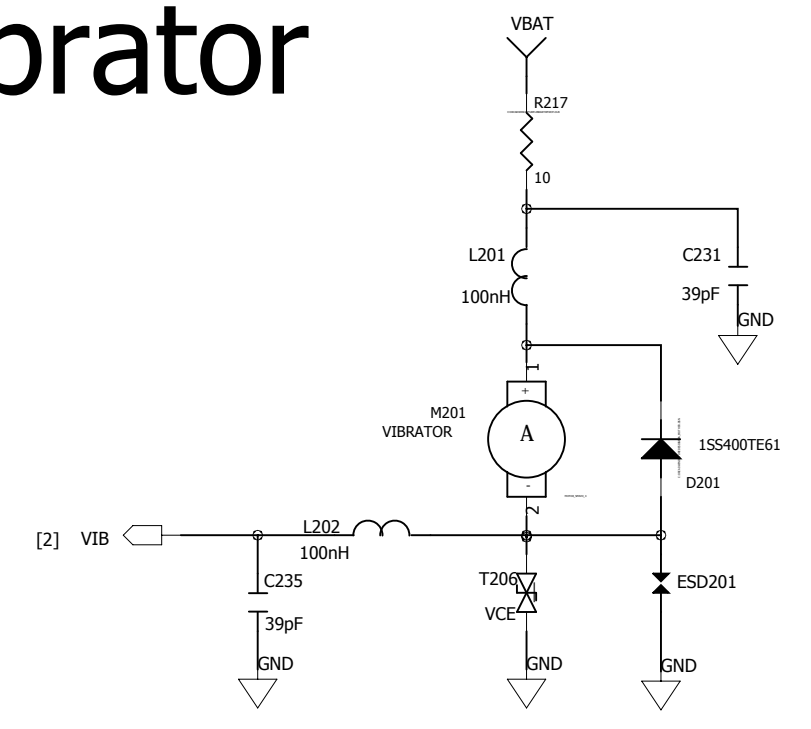

V1.0

Analog-Baseband

OVP/OC

- MAR201
 - MAR202
 - MAR203
 - MAR204
- R222 0, R223 NC VMEM=2.8V
R223 0, R222 NC VMEM=1.8V

Dual-SIM

Vibrator

DRAWN

DATE

MODEL:

CHECKED

TIME

TITLE:

MT6223D_ANALOGVERSION

V1.0

Memory

Spansion-like MCP