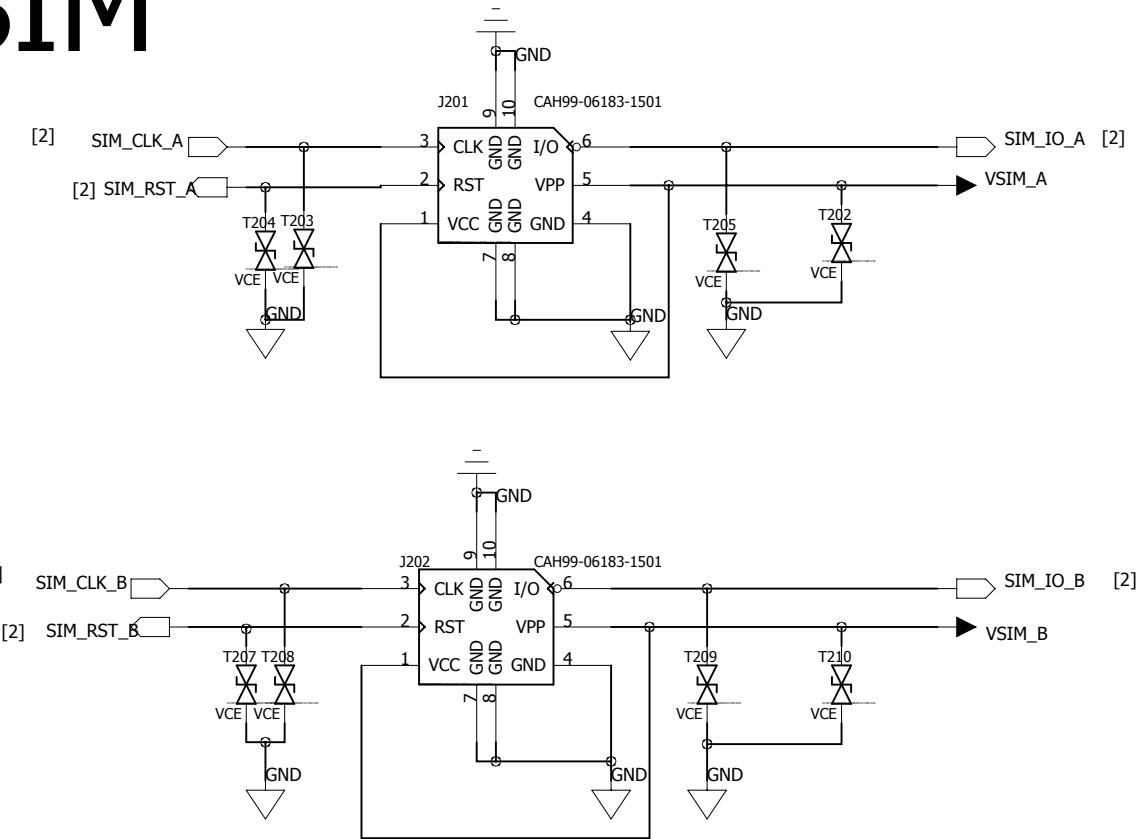

V1.0

Analog-Baseband

OVP/OC

- MAR201
 - MAR202
 - MAR203
 - MAR204
- R222 0, R223 NC VMEM=2.8V
R223 0, R222 NC VMEM=1.8V

Dual-SIM

Vibrator

DRAWN

DATE

MODEL:

CHECKED

TIME

TITLE:

MT6223D_ANALOGVERSION

V1.0

Memory

Spansion-like MCP