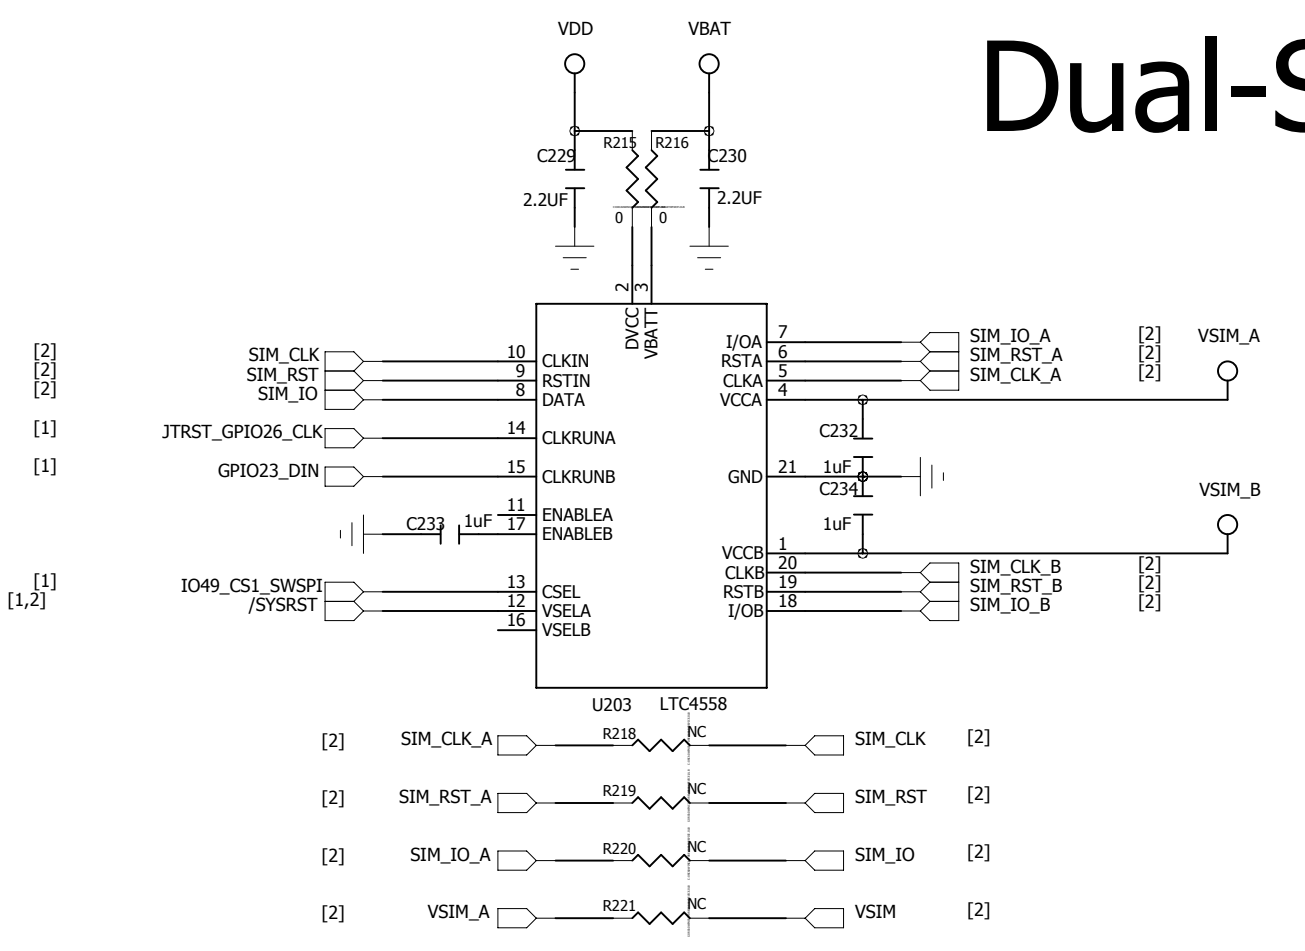

V1.0

Analog-Baseband

OVP/OC

- MAR201
 - MAR202
 - MAR203
 - MAR204
- R222 0, R223 NC VMEM=2.8V
R223 0, R222 NC VMEM=1.8V

Dual-SIM

Vibrator

DRAWN

DATE

MODEL:

CHECKED

TIME

TITLE:

MT6223D_ANALOGVERSION

V1.0

Memory

Spansion-like MCP