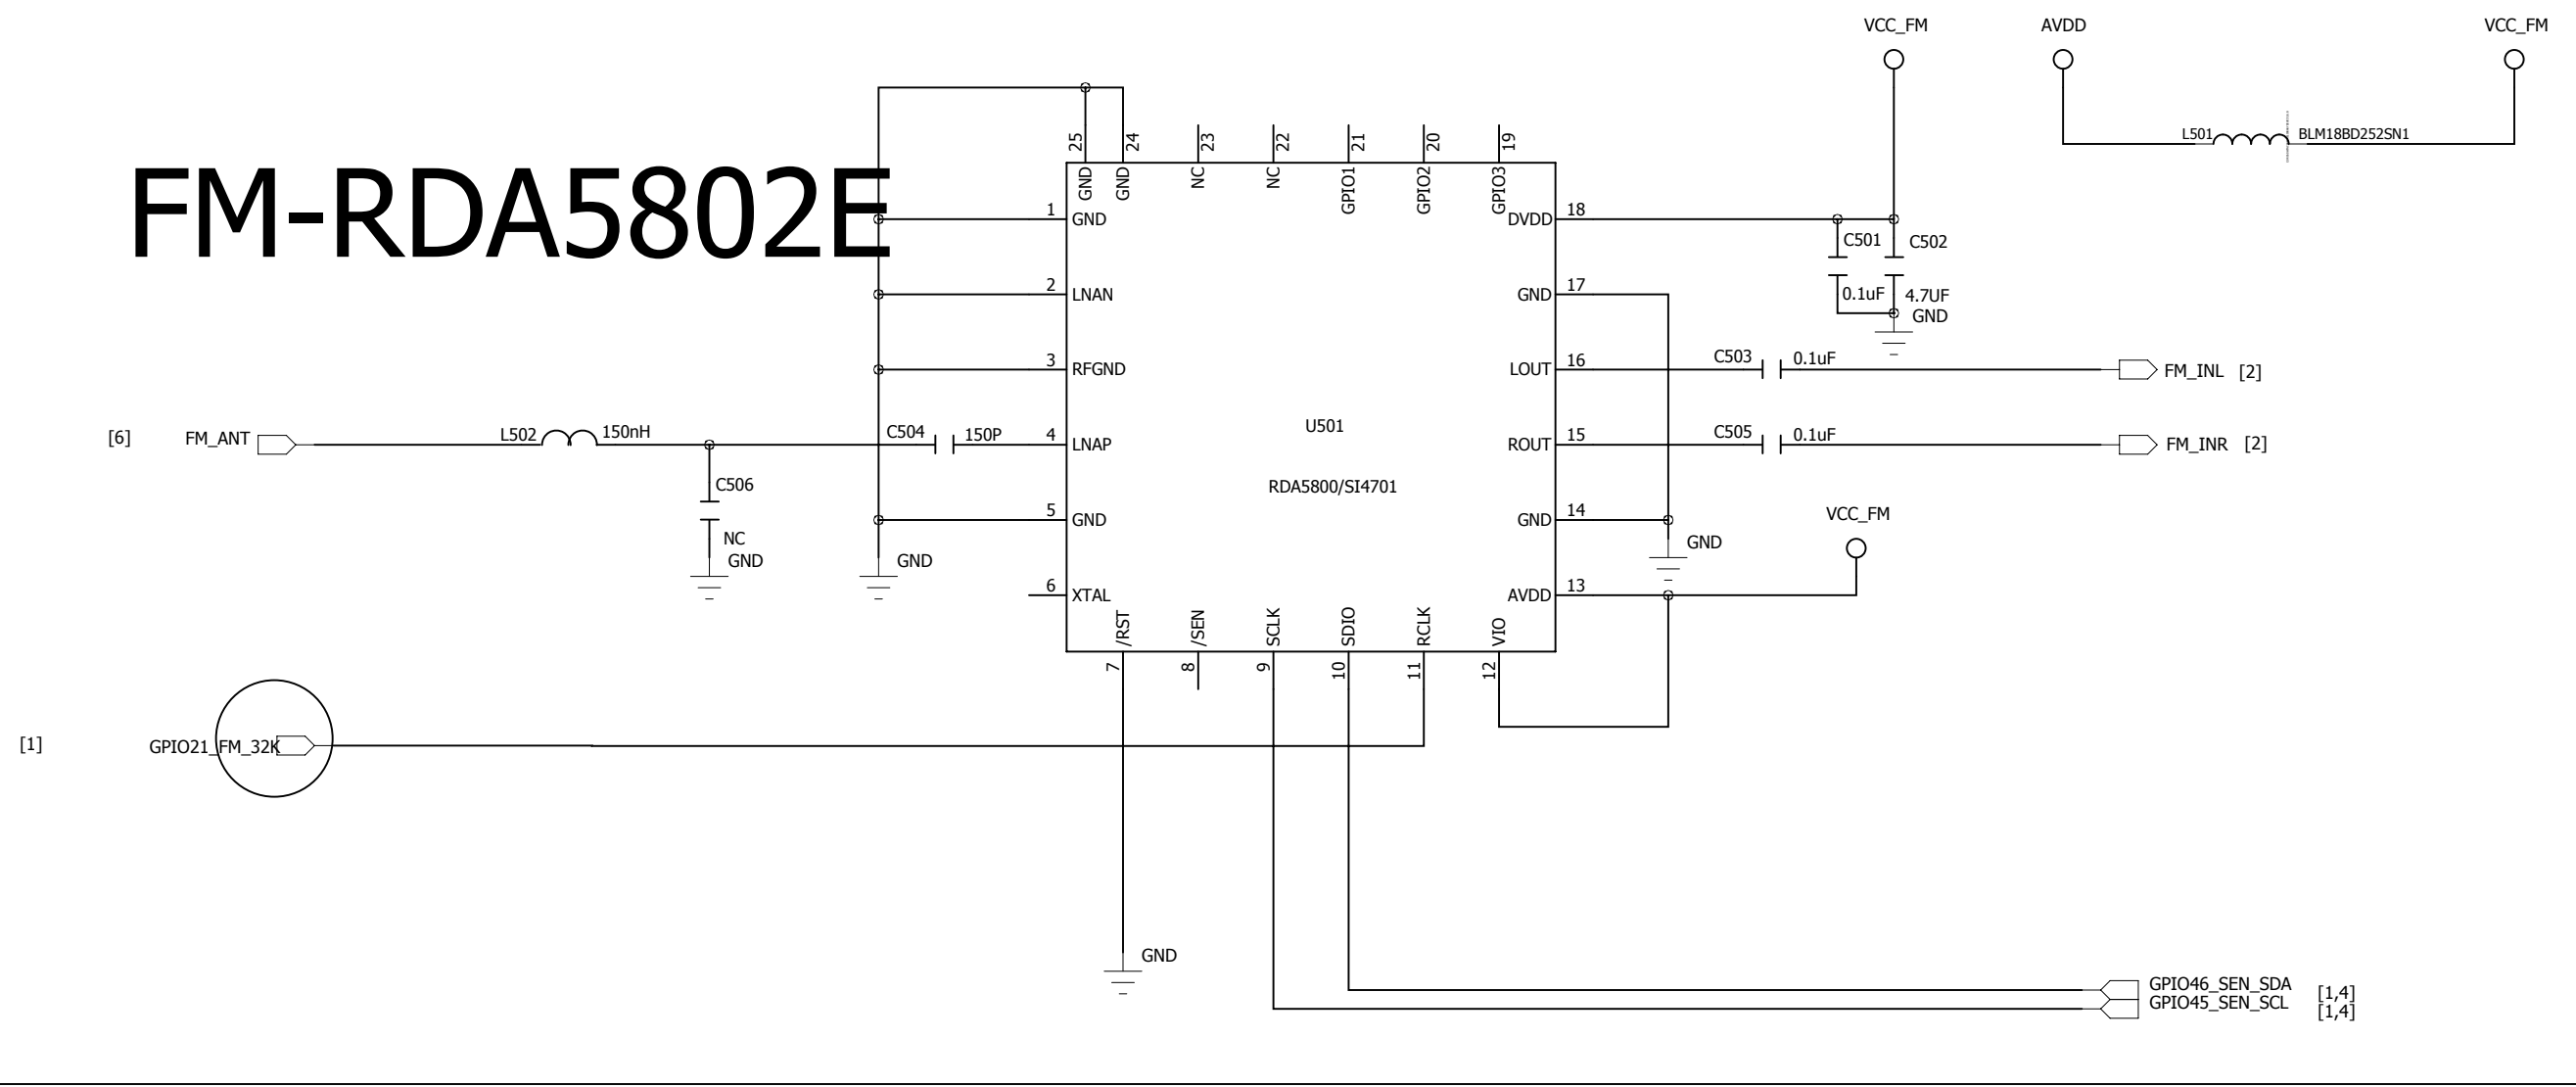

FM-RDA5802E