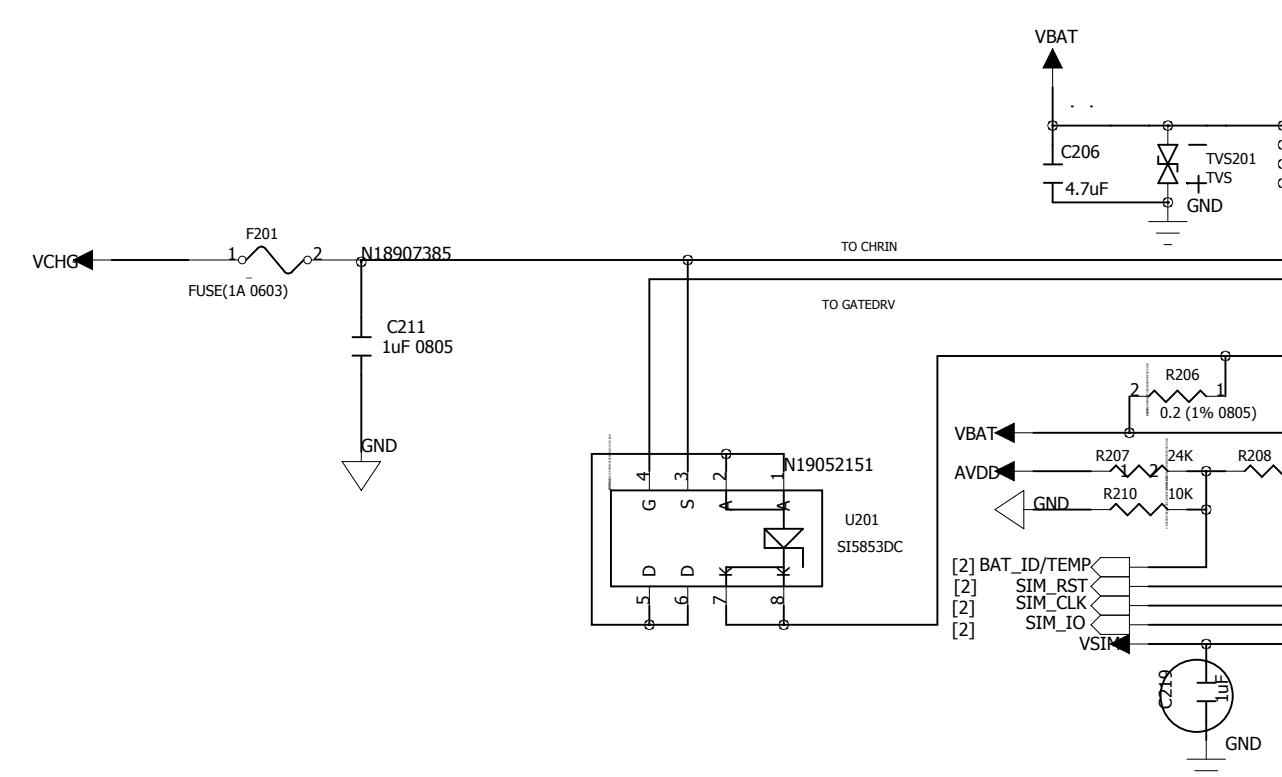

Digital Baseband

DRAWN

DATE

MODEL:

CHECKED

TIME

TITLE:

MT6223D_DIGITALVERSION

V1.0

Analog-Baseband

OVP/OC

- MAR201
 - MAR202
 - MAR203
 - MAR204
- R222 0, R223 NC VMEM=2.8V
R223 0, R222 NC VMEM=1.8V

Dual-SIM

Vibrator

DRAWN

DATE

MODEL:

CHECKED

TIME

TITLE:

MT6223D_ANALOGVERSION

V1.0

Memory

Spansion-like MCP