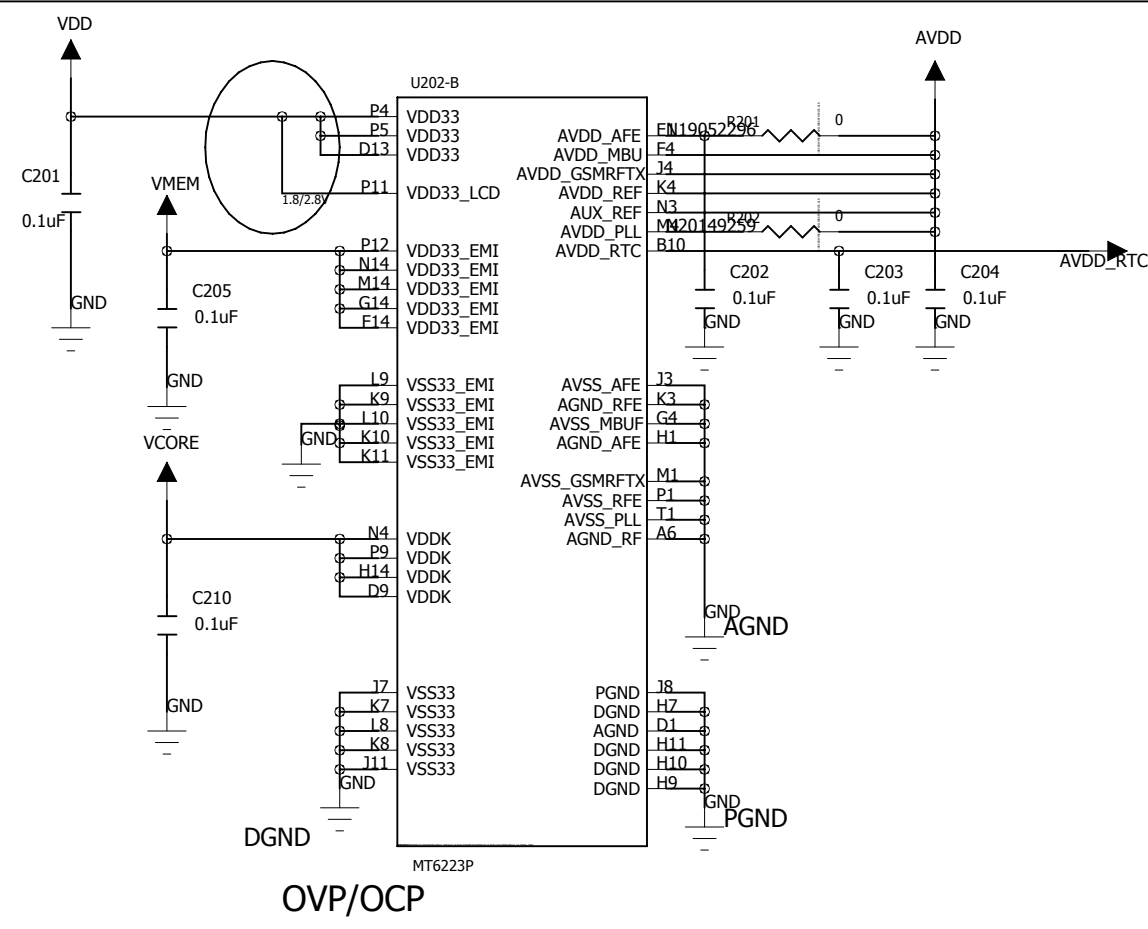

Digital Baseband

DRAWN

DATE

MODEL:

CHECKED

TIME

TITLE:

MT6223D_DIGITALVERSION

V1.0

Analog-Baseband

OVP/OC

- MAR201
 - MAR202
 - MAR203
 - MAR204
- R222 0, R223 NC VMEM=2.8V
R223 0, R222 NC VMEM=1.8V

Dual-SIM

Vibrator

DRAWN

DATE

MODEL:

CHECKED

TIME

TITLE:

MT6223D_ANALOGVERSION

V1.0

Memory

Spansion-like MCP