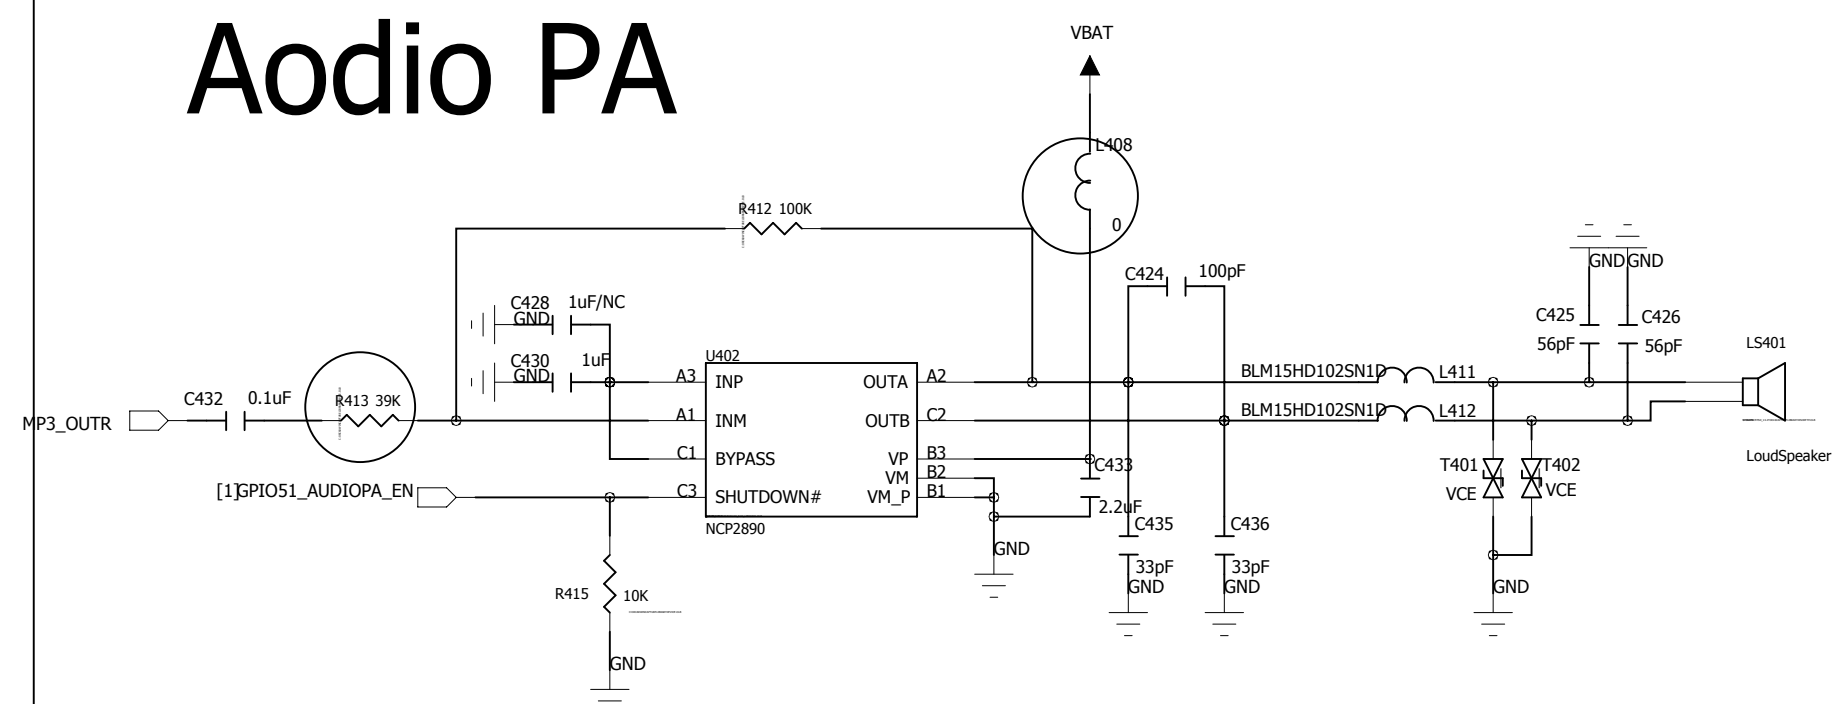

Aodio PA

DRAWN

DATE

MODEL:

CHECKED

TIME

TITLE:

AUDIO_CAM

VERSION

V1.0