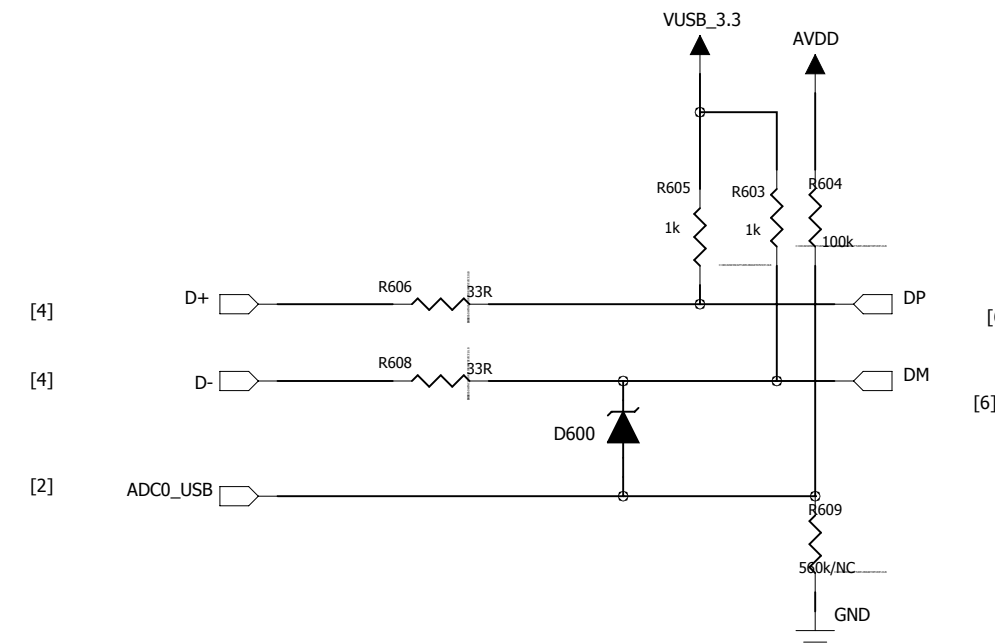

USB/UART

>1.4VCHARGER
<1.4VUSB