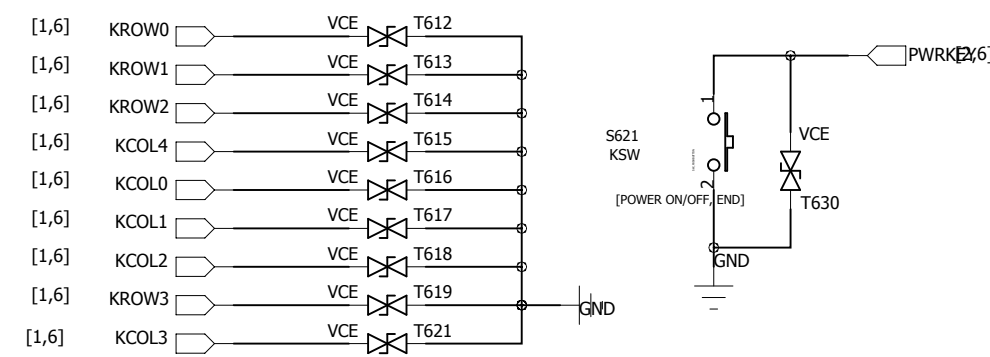

CHECKED

TIME

TITLE:

FM_TP_BT

VERSION

V1.0

KeyPAD

USB/UART