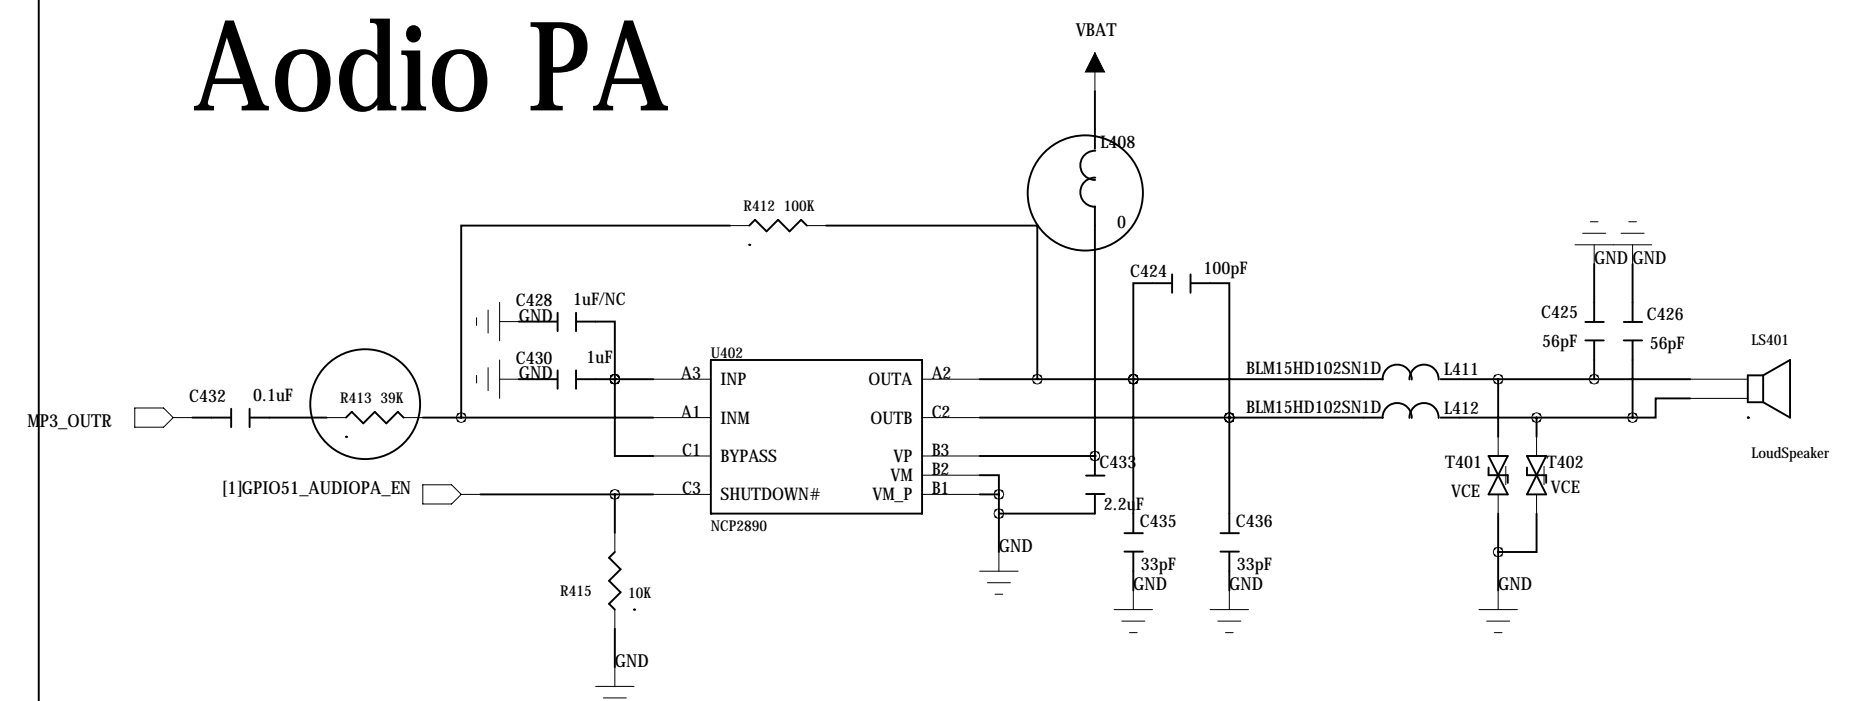

Aodio PA

DRAWN

DATE

MODEL:

CHECKED

TIME

TITLE:

AUDIO_CAM

VERSION

V1.0