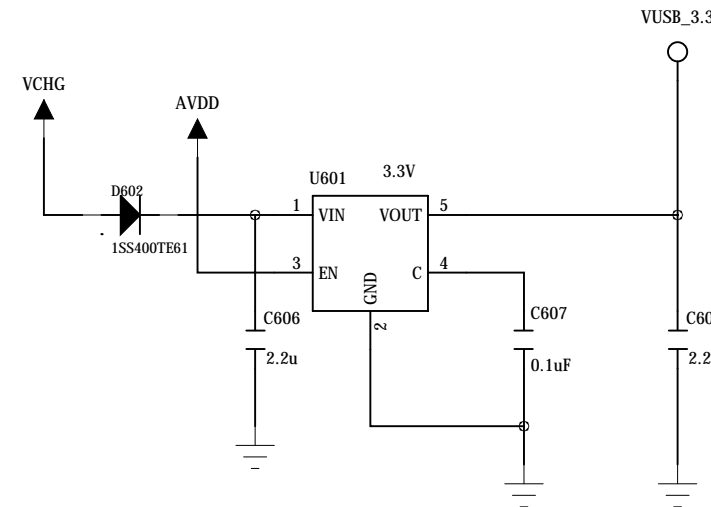

TITLE:

AUDIO_CAM

VERSION

V1.0

KeyPAD

USB/UART

>1.4VCHARGER
<1.4VUSB

POWER