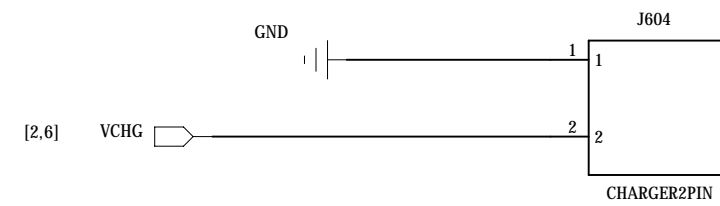

NOKIA CHARGER