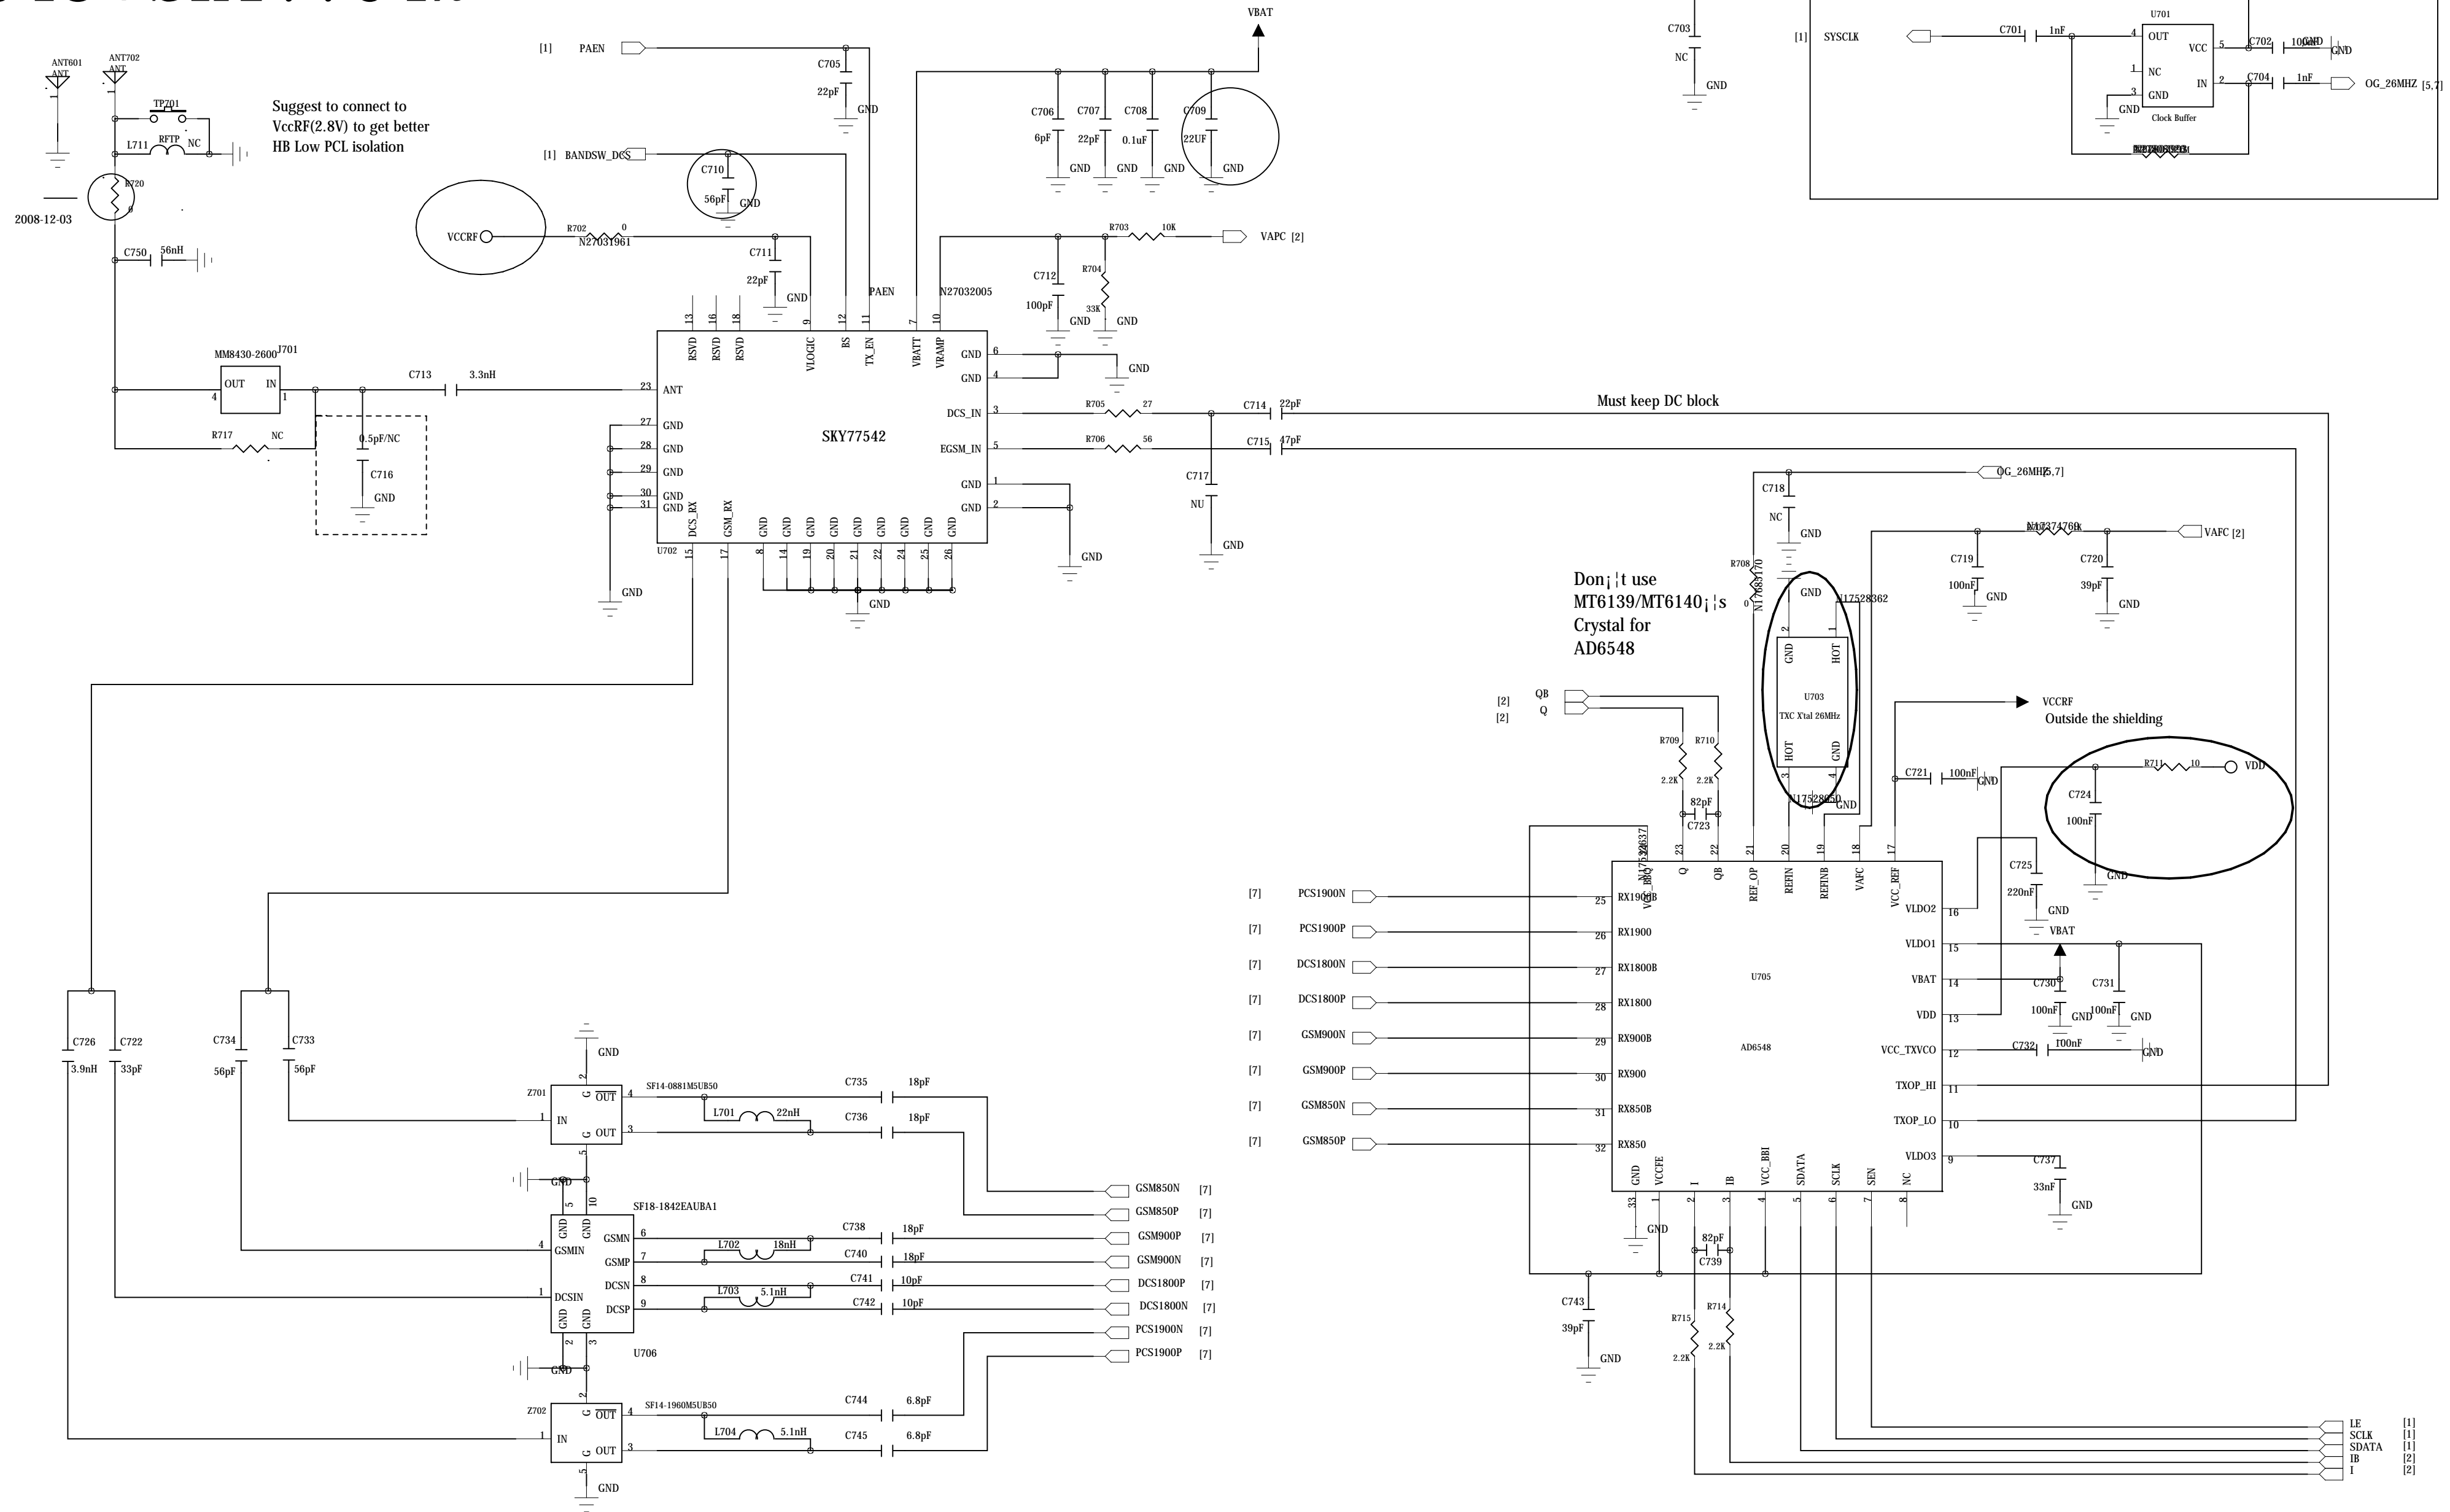

AD6548+SKY77542

DRAWN

DATE

MODEL:

CHECKED

TIME

TITLE:

RF(_MT6139)

VERSION

V1.0