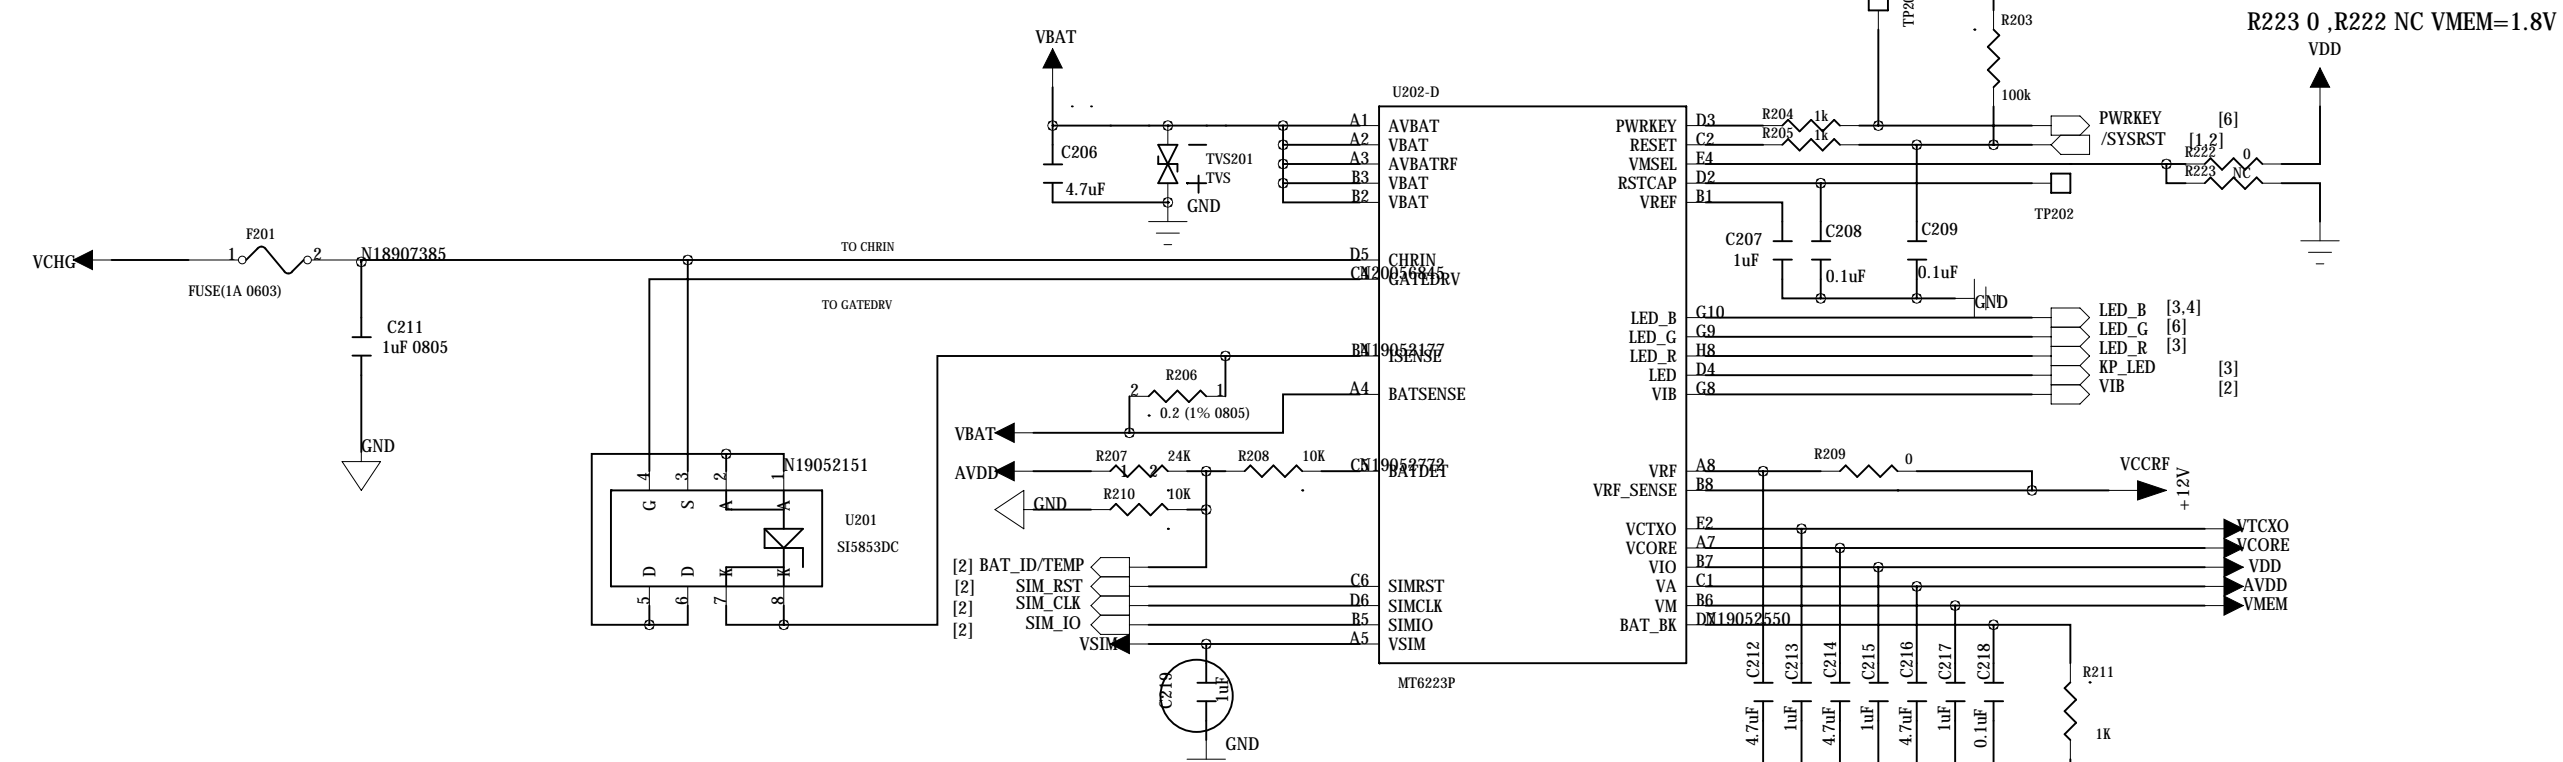

Analog-Baseband

Dual-SIM

Vibrator

DRAWN

DATE

MODEL:

CHECKED

TIME

TITLE:

MT6223D_ANALOG VERSION

V1.0