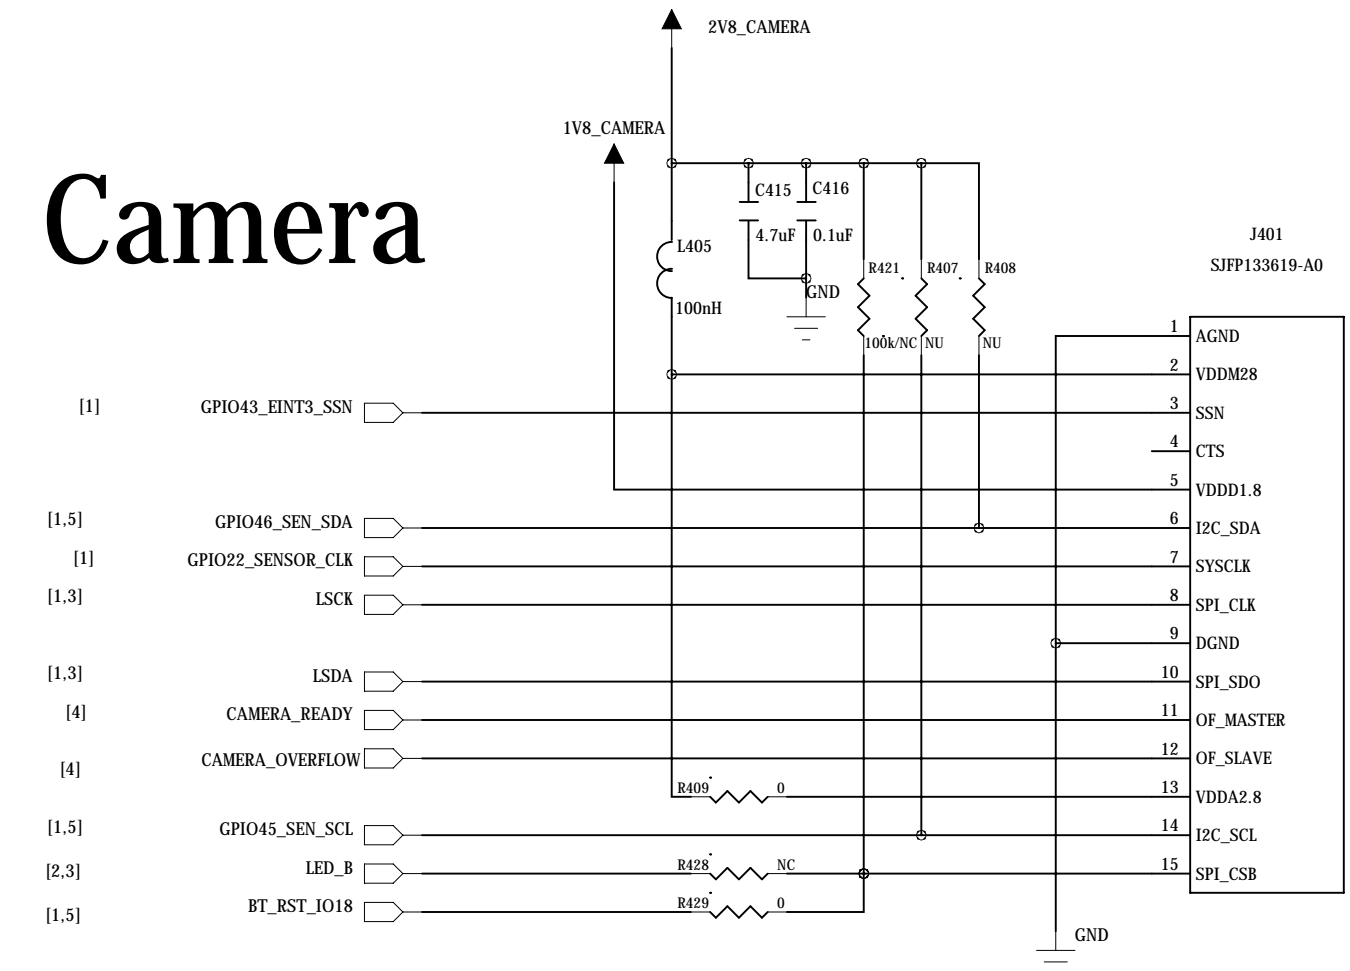

HeadSet

CAMERA_LDO μCĀ

Receiver

Camera

MicroPhone

Aodio PA

DRAWN

DATE

MODEL:

CHECKED

TIME

TITLE:

AUDIO_CAM

VERSION

V1.0