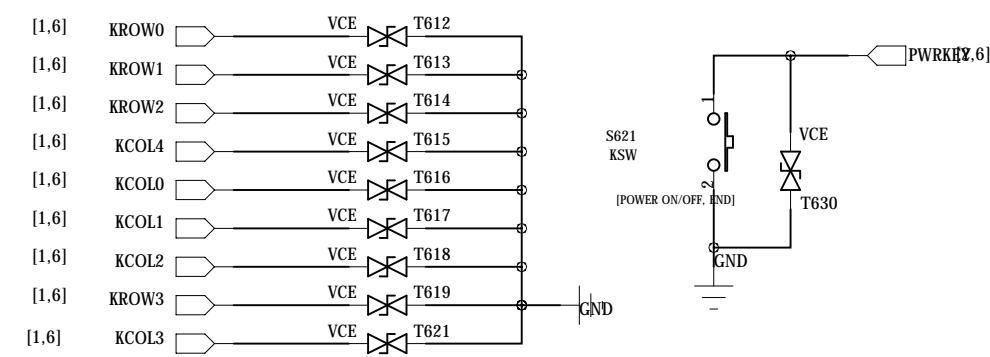

TITLE:

AUDIO_CAM

VERSION

V1.0

KeyPAD

USB/UART

>1.4VCHARGER
<1.4VUSB

POWER