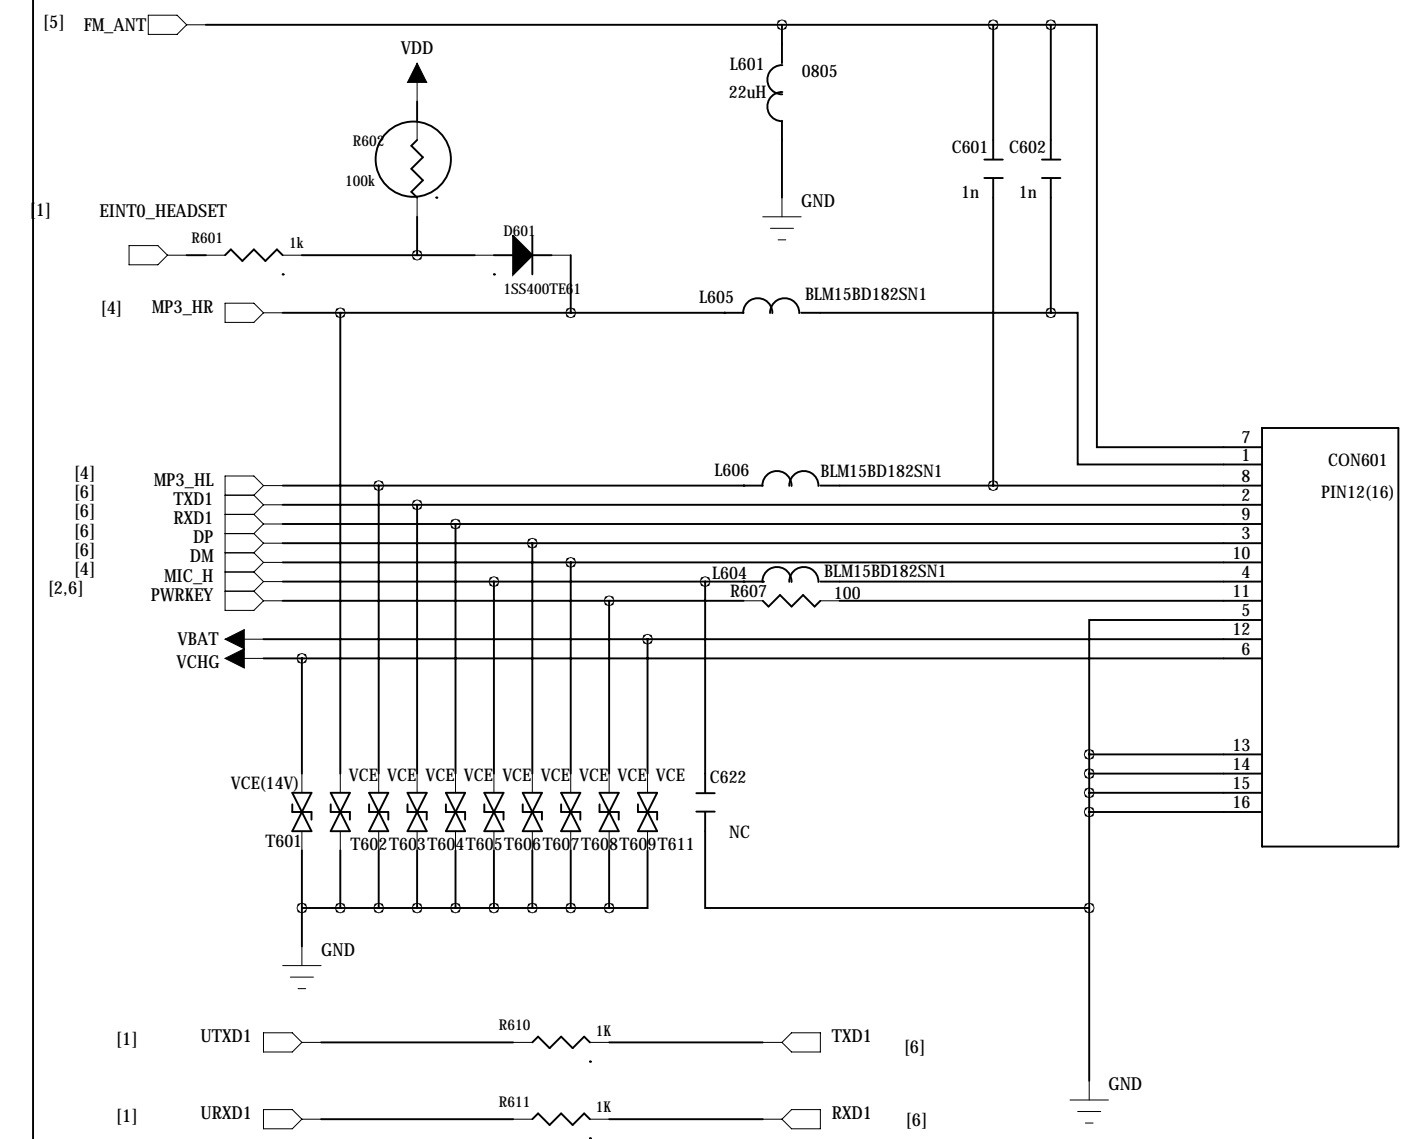

NOKIA CHARGER

12PIN IO_CONNECTOR

KeyPAD-LED

DRAWN

DATE

MODEL:

CHECKED

TIME