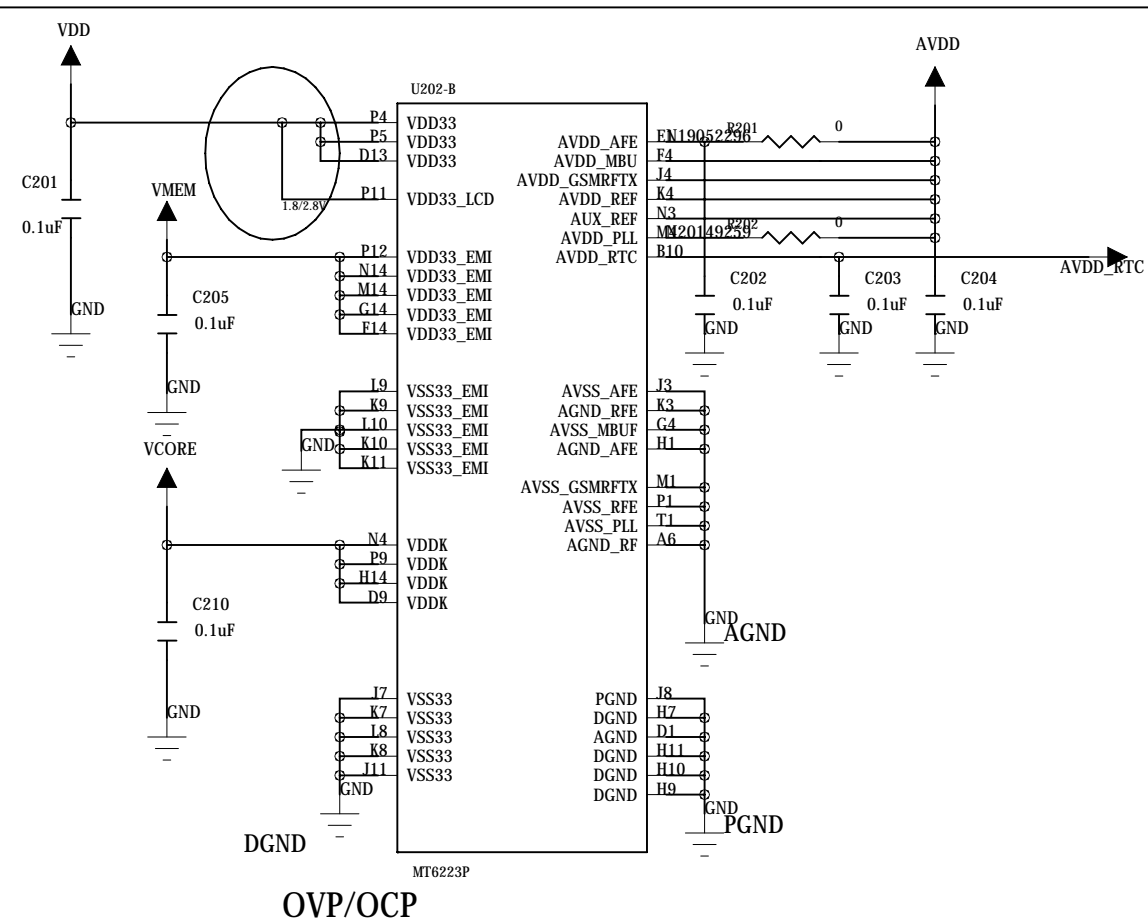

Analog-Baseband

OVP/OC