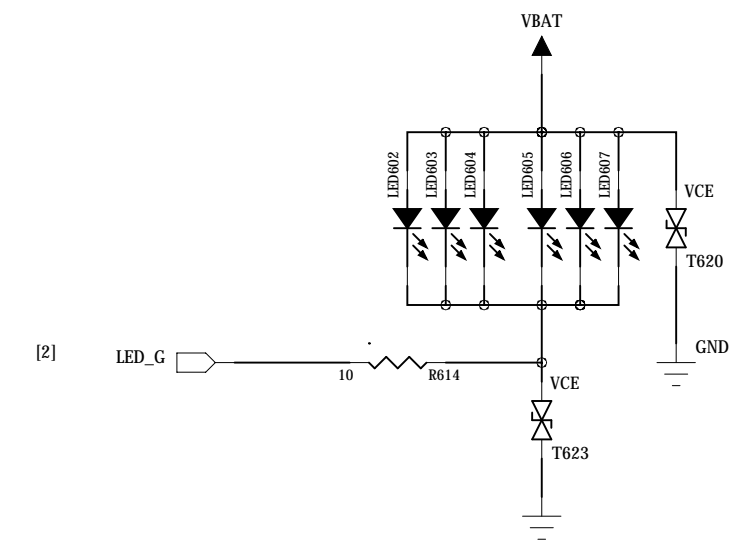

KeyPAD-LED

DRAWN

DATE

MODEL:

CHECKED

TIME

TITLE:

IO_EARPHONE_PA VERSION

V1.0