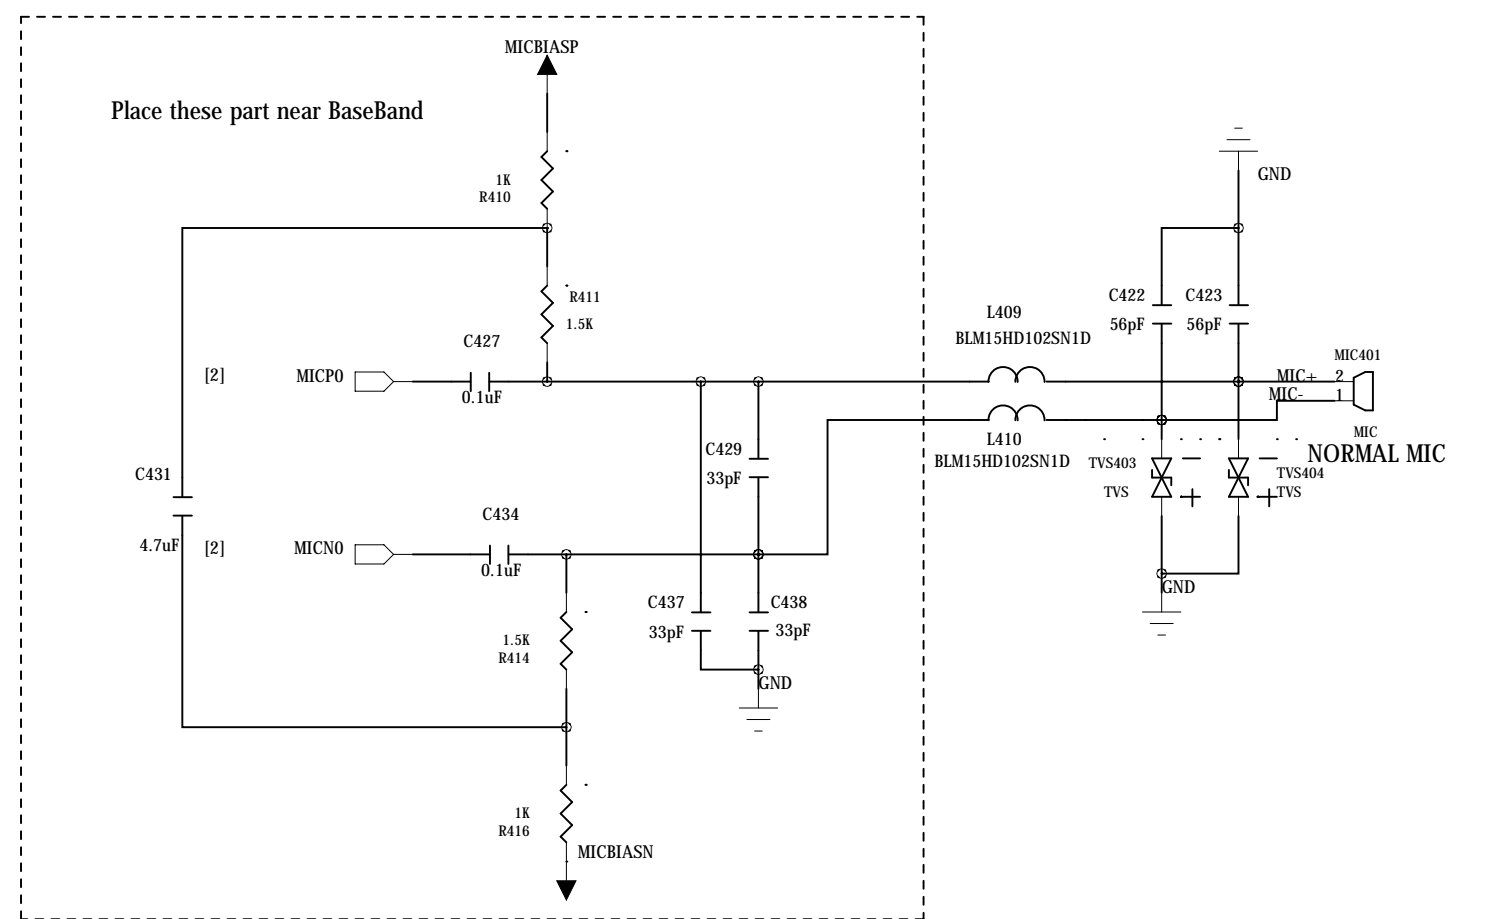

MicroPhone