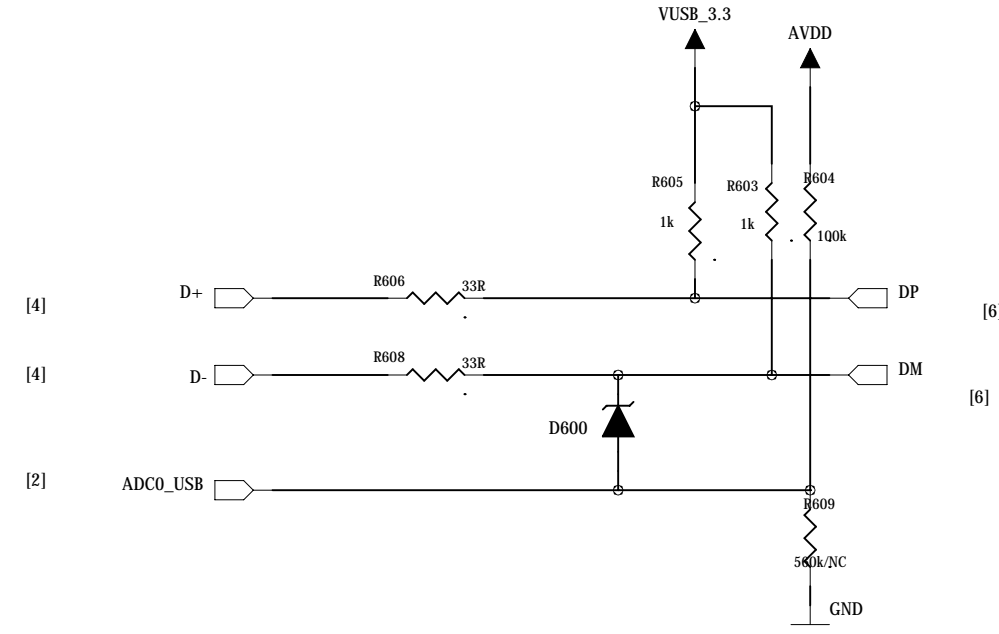

USB/UART

>1.4VCHARGER
<1.4VUSB