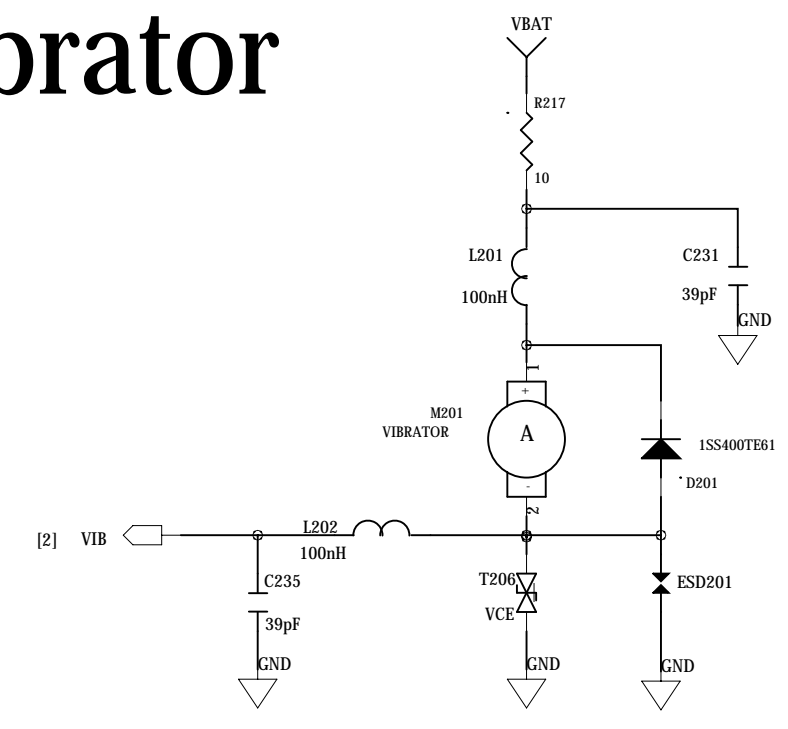

V1.0

Analog-Baseband

OVP/OC

Dual-SIM

Vibrator

DRAWN

DATE

MODEL:

CHECKED

TIME

TITLE:

MT6223D_ANALOG VERSION

V1.0

Memory

Spansion-like MCP

- Intel_W18/W30 SCSP series(64WQ / 128WQ)
- Intel_RD38F3040L0ZBQ0S 128+32Mb FLASH+PSRAM
- Intel_RD38F4050L0YBQ0Q 256+64Mb FLASH+PSRAM
- RENESAS_M6MGD13BW34DDG-9 128+32 FLASH+PSRAM
- Sharp_LRS18BK 128+32Mb FLASH+Smartcombo RAM
- Sharp_LRS18BL 128+32Mb FLASH+Smartcombo RAM