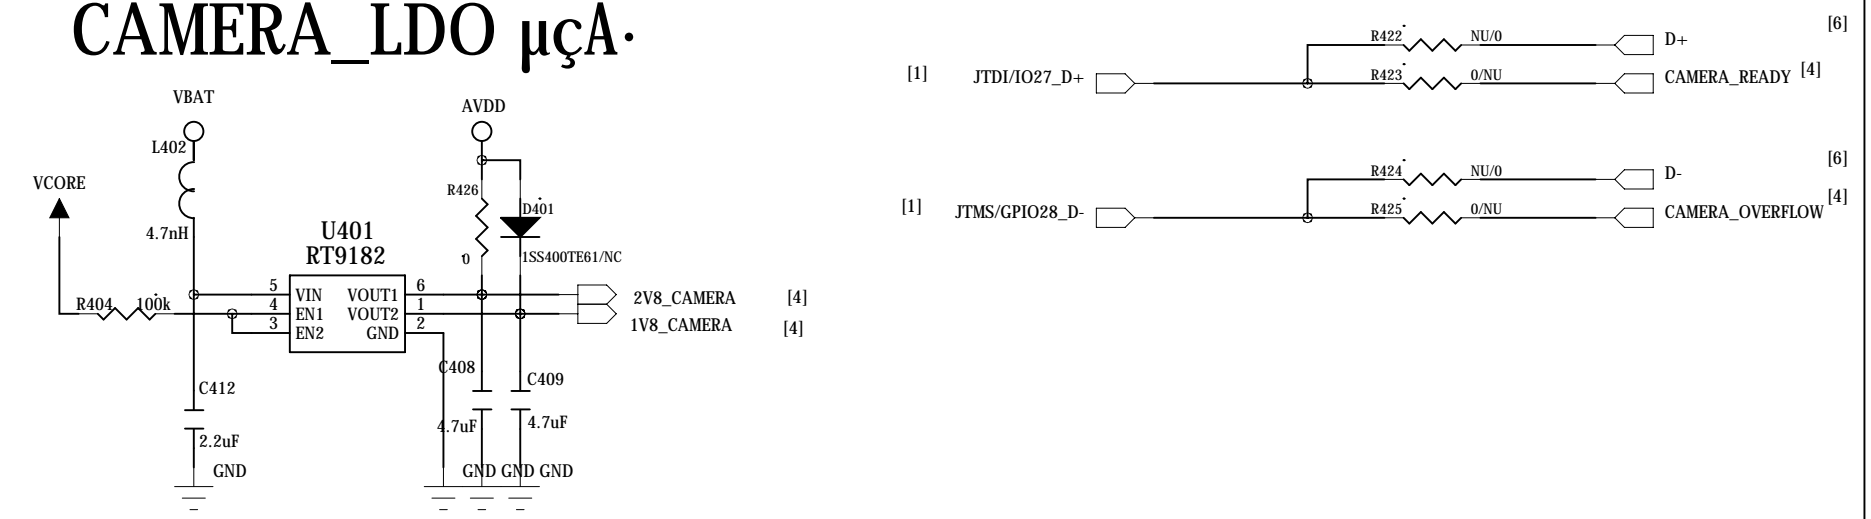

TIME

TITLE:

MCP

VERSION

V1.0

HeadSet

CAMERA_LDO μCĀ

Receiver