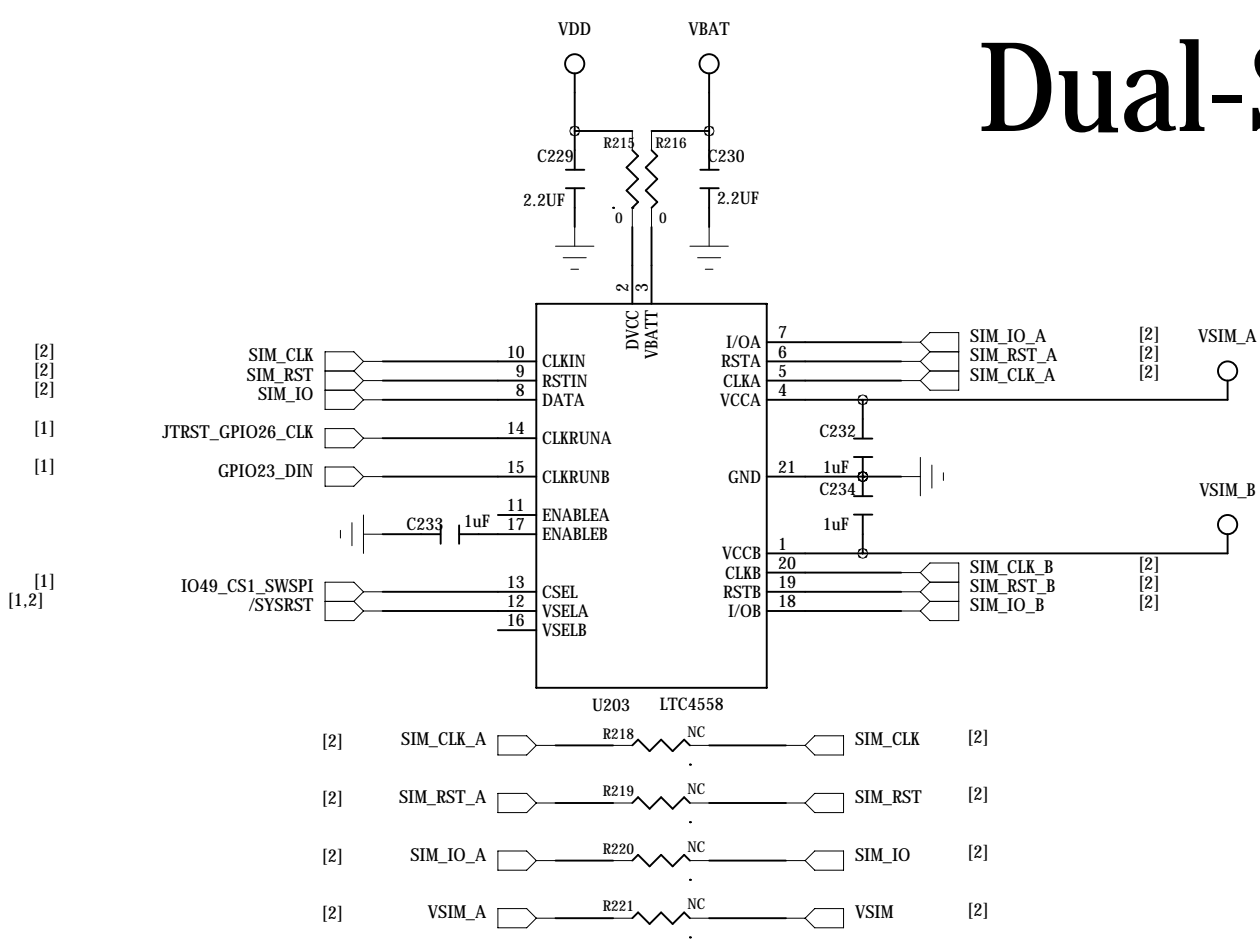

Analog-Baseband

Dual-SIM

Vibrator

DRAWN

DATE

MODEL:

CHECKED

TIME

TITLE:

MT6223D_ANALOG VERSION

V1.0