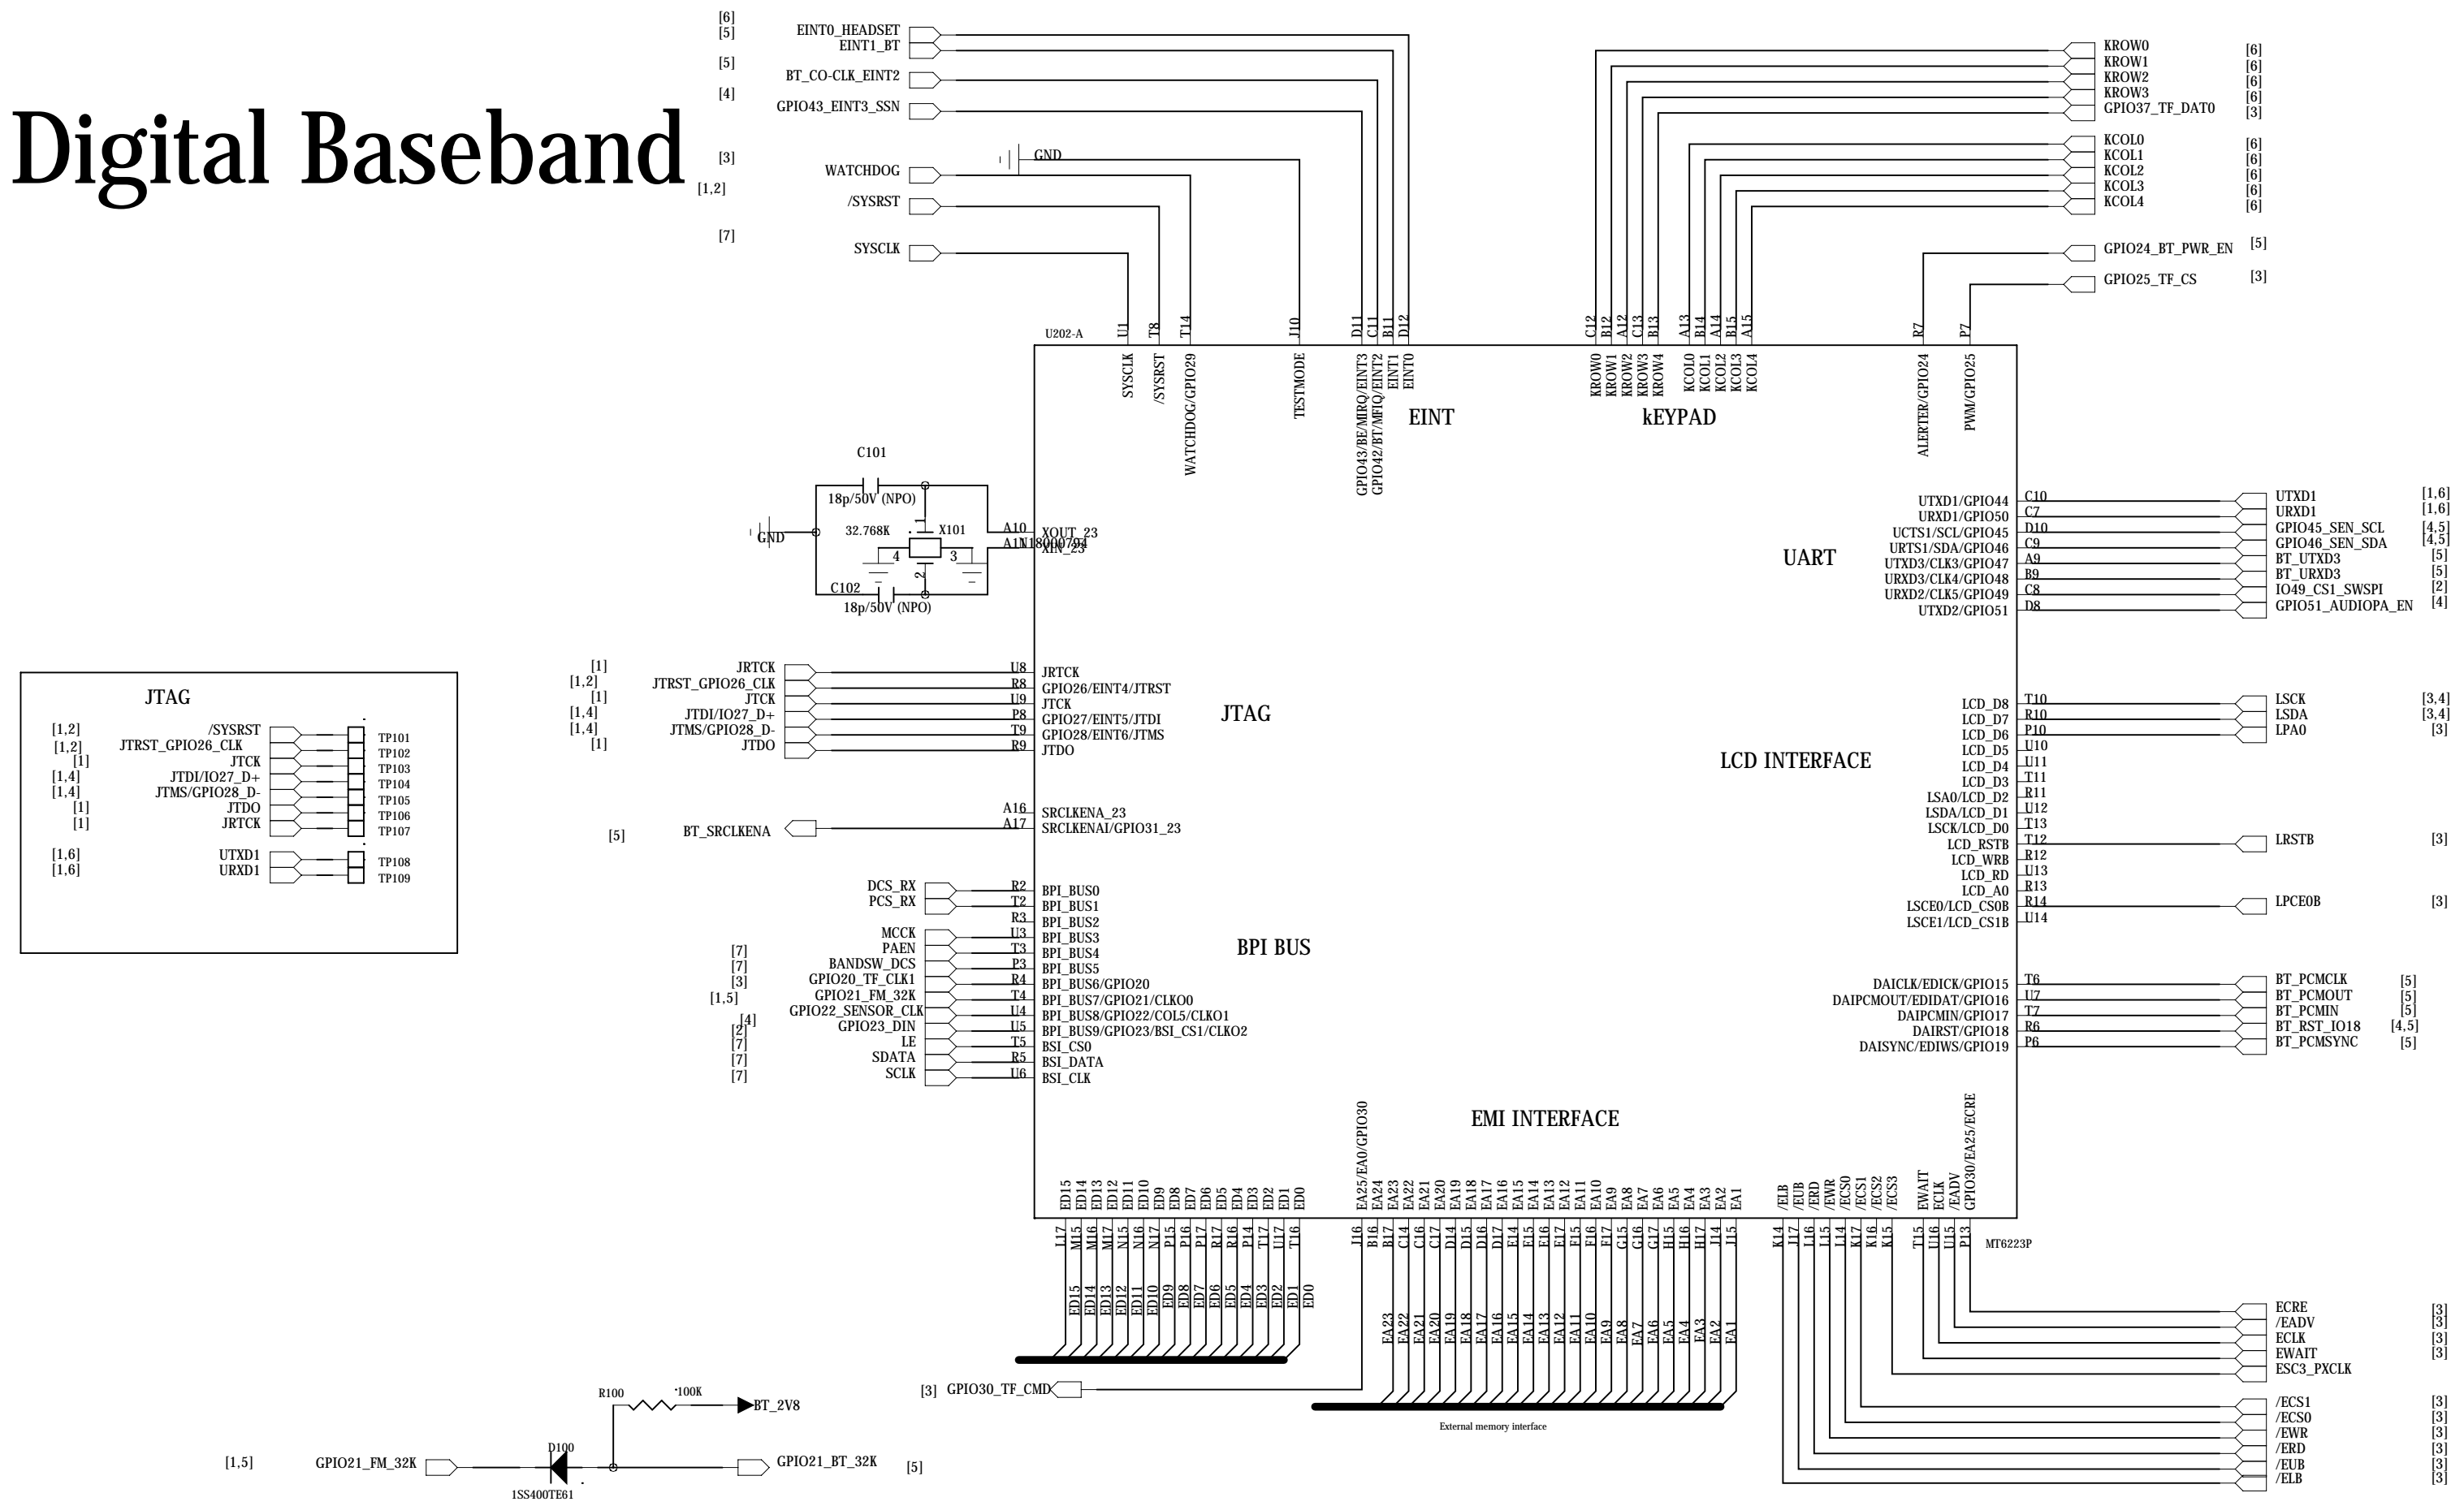

Digital Baseband

DRAWN

DATE

MODEL:

CHECKED

TIME

TITLE:

MT6223D_DIGITAL VERSION

V1.0

Analog-Baseband

OVP/OC

Dual-SIM

Vibrator

DRAWN

DATE

MODEL:

CHECKED

TIME

TITLE:

MT6223D_ANALOG VERSION

V1.0

Memory

Spansion-like MCP

- Intel_W18/W30 SCSP series(64WQ / 128WQ)
- Intel_RD38F3040L0ZBQ0S 128+32Mb FLASH+PSRAM
- Intel_RD38F4050L0YBQ0Q 256+64Mb FLASH+PSRAM
- RENESAS_M6MGD13BW34DDG-9 128+32 FLASH+PSRAM
- Sharp_LRS18BK 128+32Mb FLASH+Smartcombo RAM
- Sharp_LRS18BL 128+32Mb FLASH+Smartcombo RAM

NOKIA CHARGER

12PIN IO_CONNECTOR

KeyPAD-LED

DRAWN

DATE

MODEL:

CHECKED

TIME