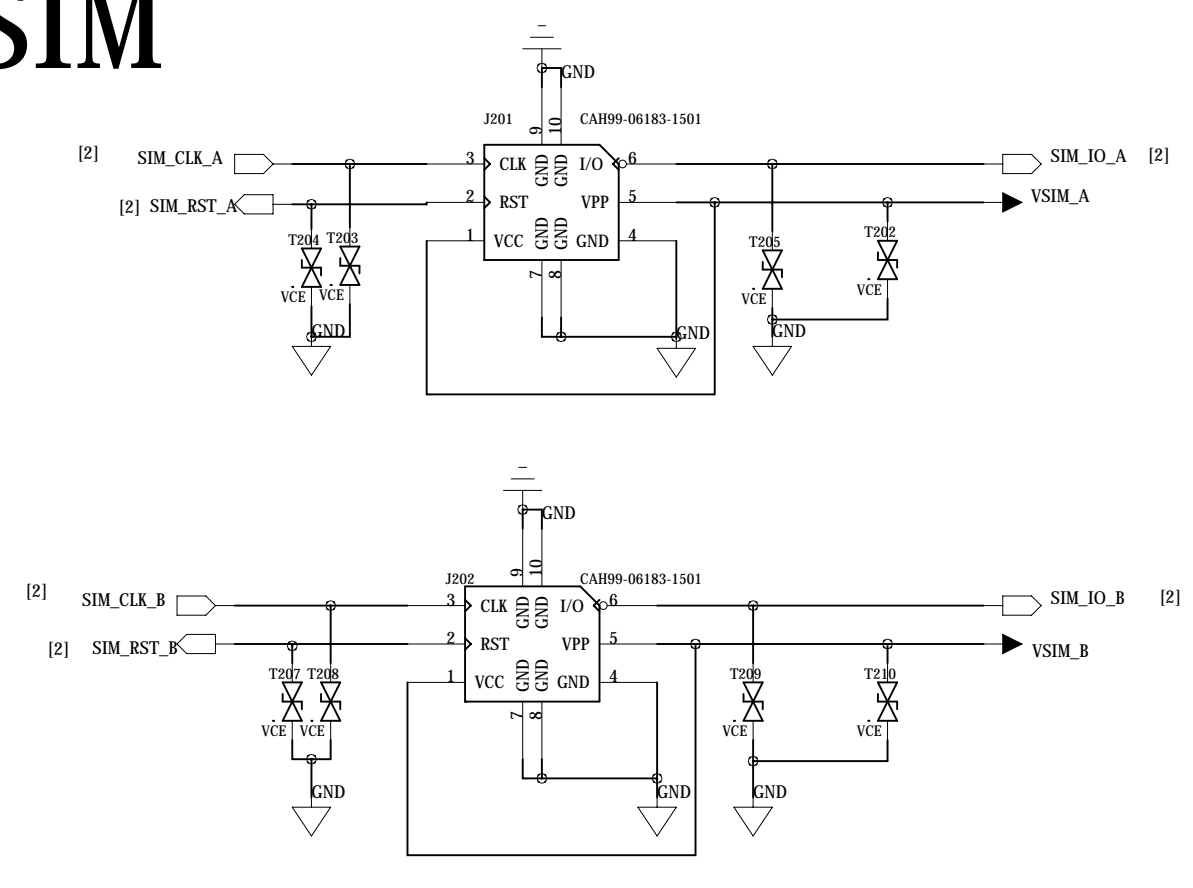

Analog-Baseband

Dual-SIM

Vibrator

DRAWN

DATE

MODEL:

CHECKED

TIME

TITLE:

MT6223D_ANALOG VERSION

V1.0