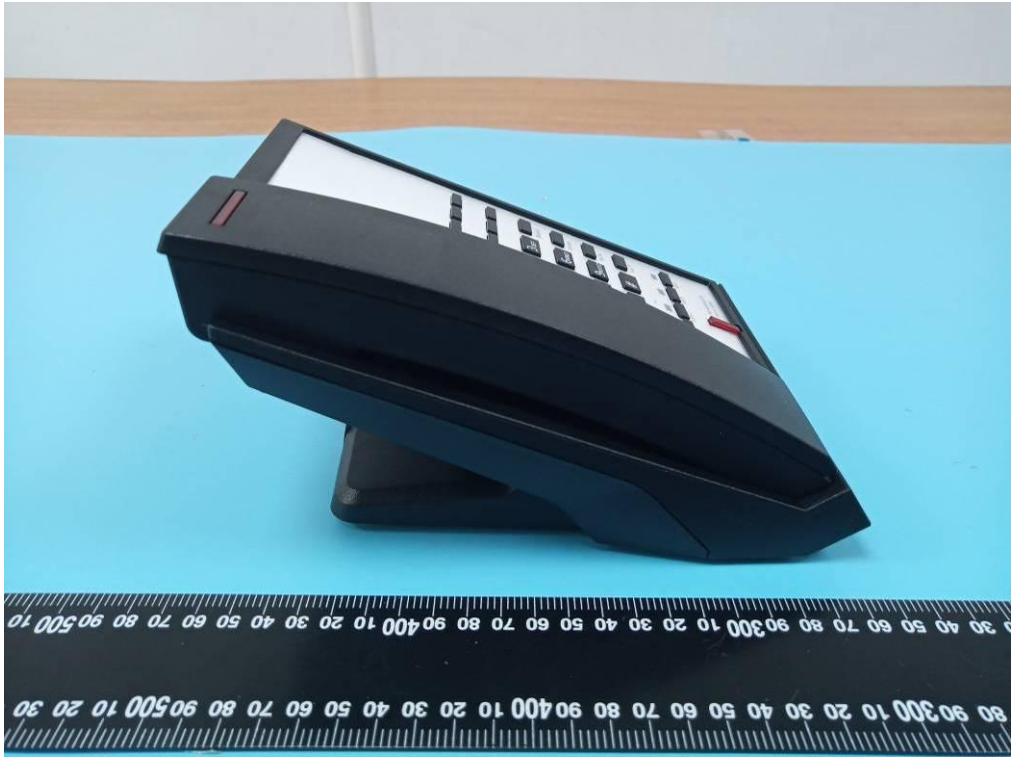

EXHIBIT B - EUT EXTERNAL PHOTOGRAPHS

Base Unit

For Model: 9702IPMWD

For Model: 9700IPMWD

For Model:9700IPMWD5

For Model: 9702IPMWD

For Model: 9702IPMWD5

Handset Unit